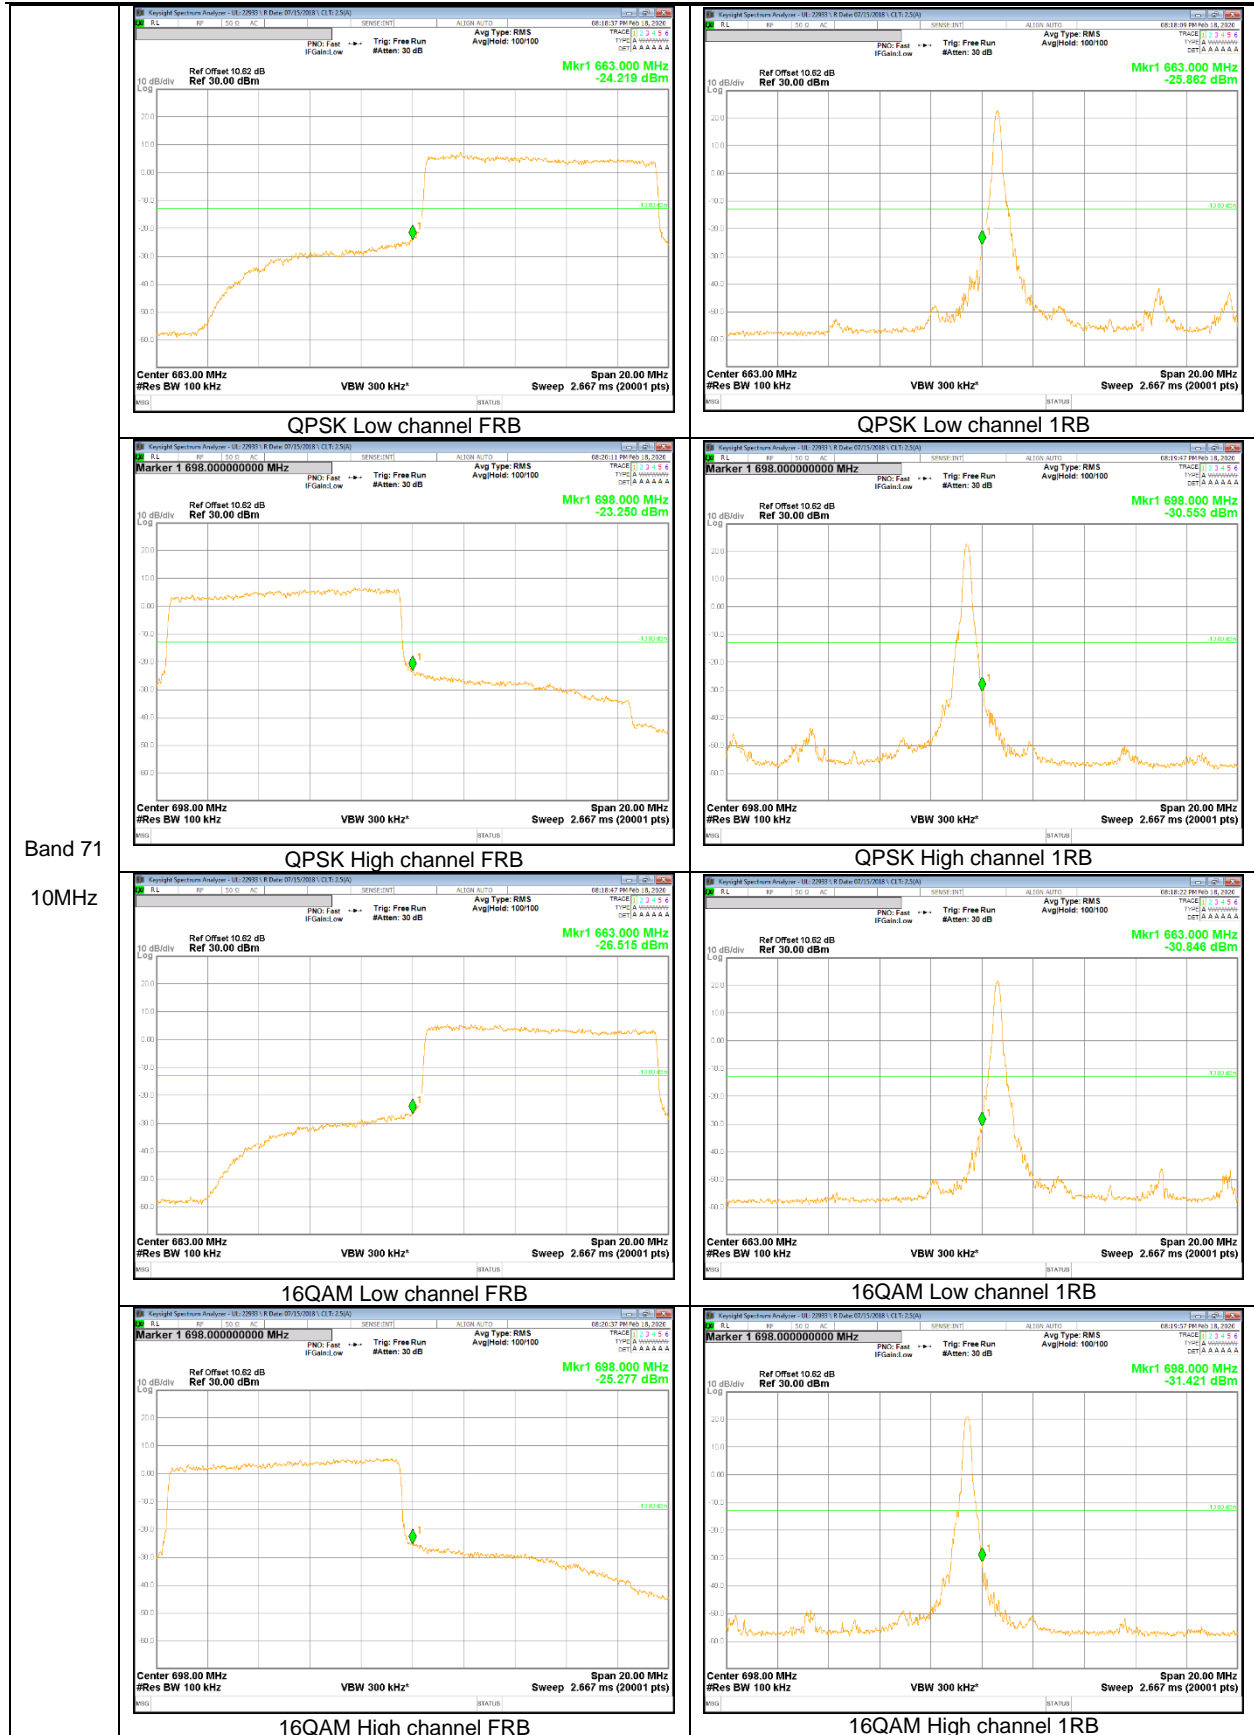

LTE Band 26

Band 26
5MHz

Band 26
 3MHz

LTE Band 66

Band 66
20MHz

Band 66
 15MHz

Band 66
 3MHz

Band 66
 1.4MHz

LTE Band 71

Band 71
20MHz

Band 71
15MHz

Band 71
10MHz

Band 71
5MHz

9.2.2. EMISSION MASK RESULT

CDMA

LTE Band 7