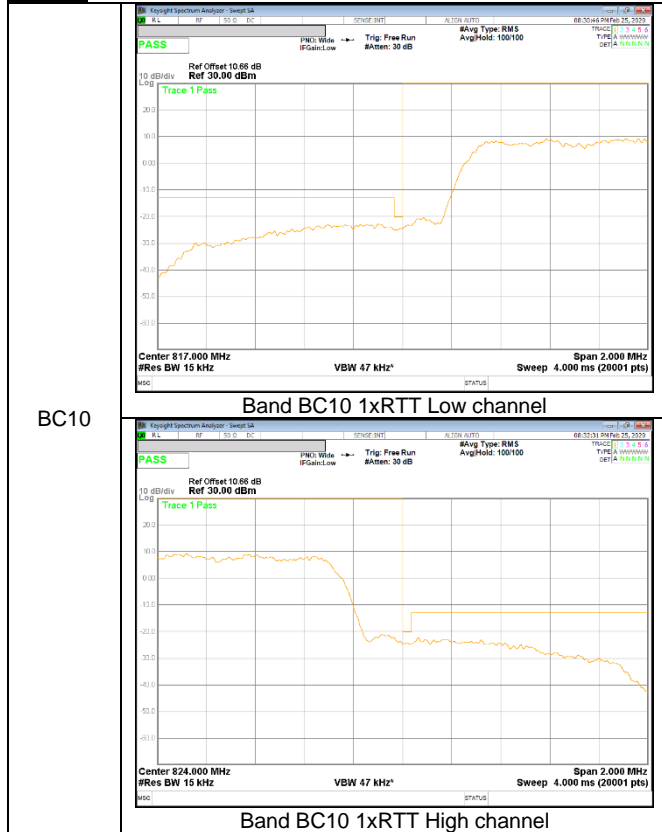

LTE Band 26

Band 26
5MHz

Band 26
 3MHz

LTE Band 66

Band 66
20MHz

Band 66
 15MHz

Band 66
 3MHz

Band 66
 1.4MHz

LTE Band 71

Band 71
20MHz

Band 71
15MHz

Band 71
10MHz

Band 71
5MHz

9.2.2. EMISSION MASK RESULT

CDMA

LTE Band 7