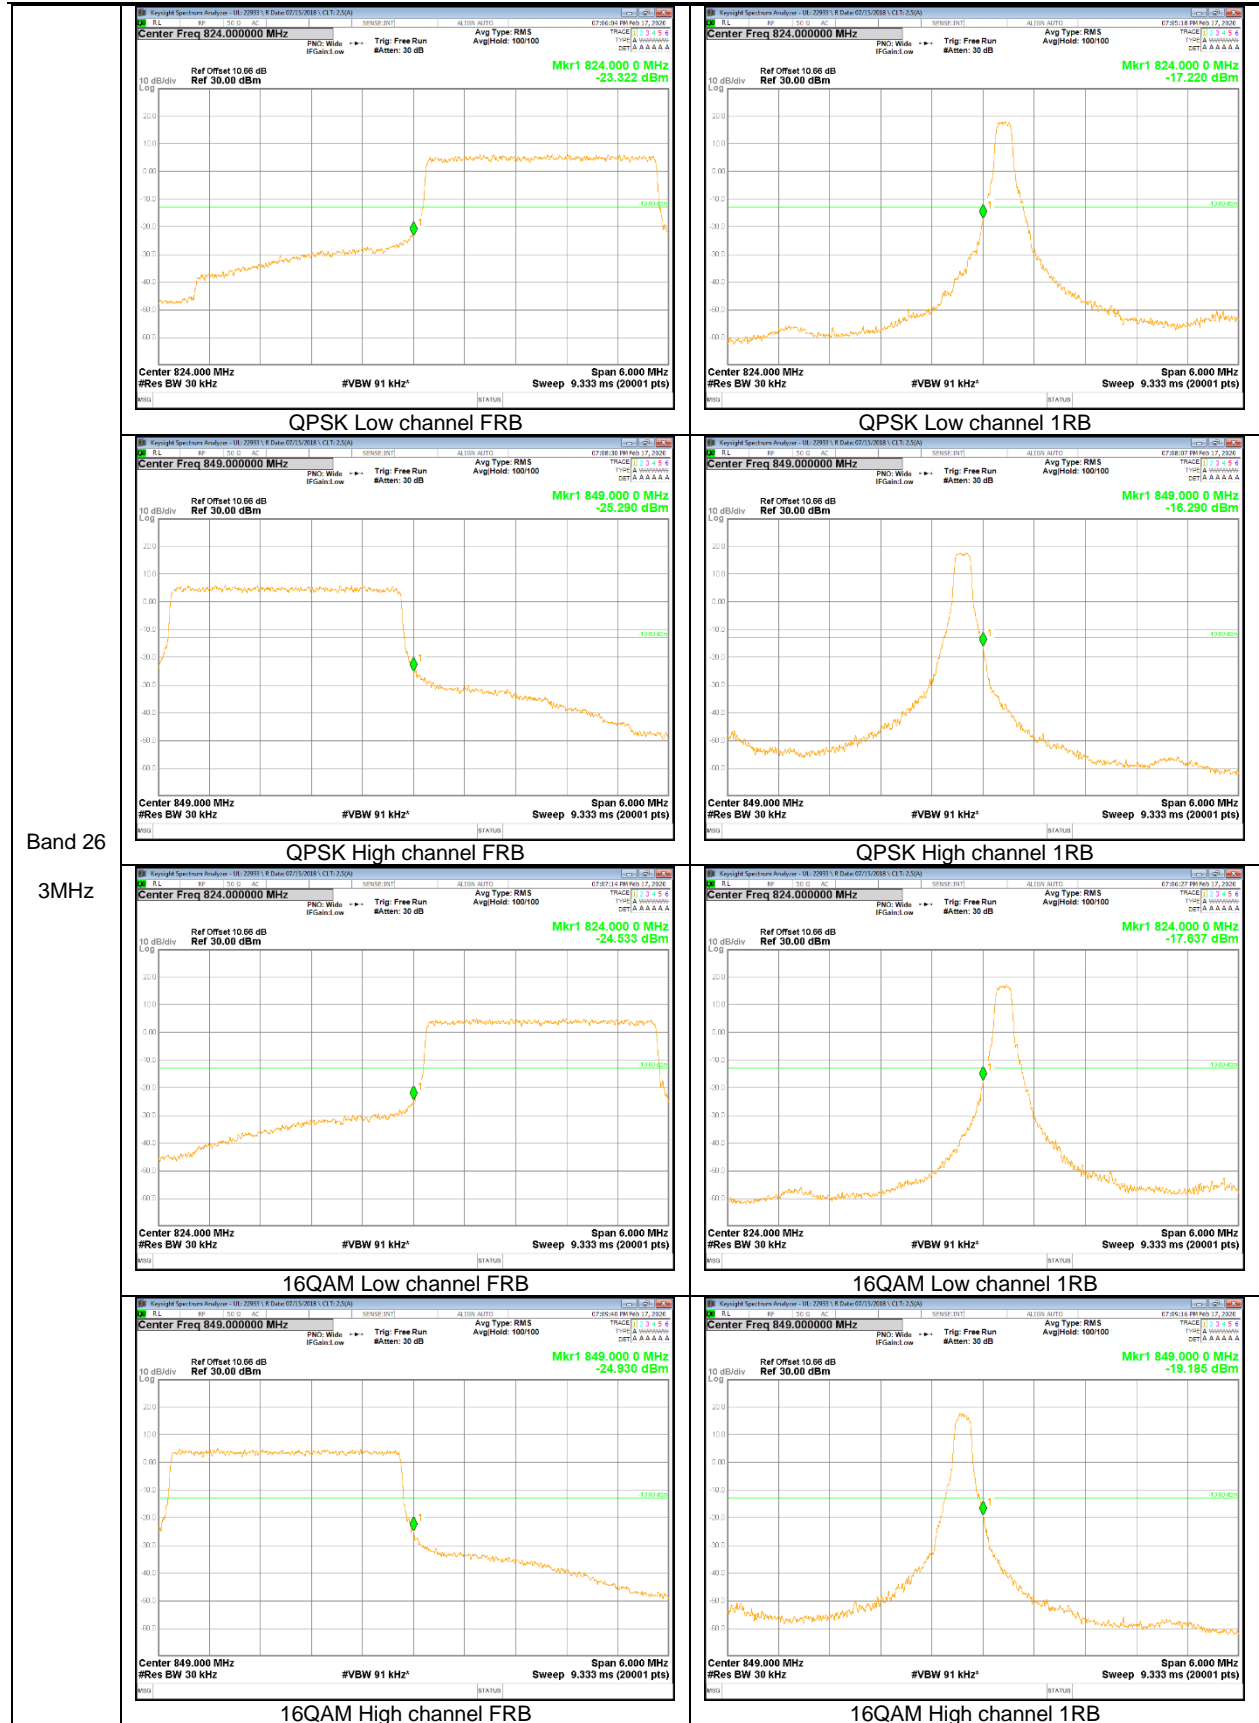

LTE Band 26

Band 26
5MHz

Band 26
 3MHz

LTE Band 66

Band 66
20MHz

Band 66
 15MHz

Band 66
 3MHz

Band 66
 1.4MHz

LTE Band 71

Band 71
20MHz

Band 71
15MHz

Band 71
10MHz

Band 71
5MHz

9.2.2. EMISSION MASK RESULT

CDMA

LTE Band 7