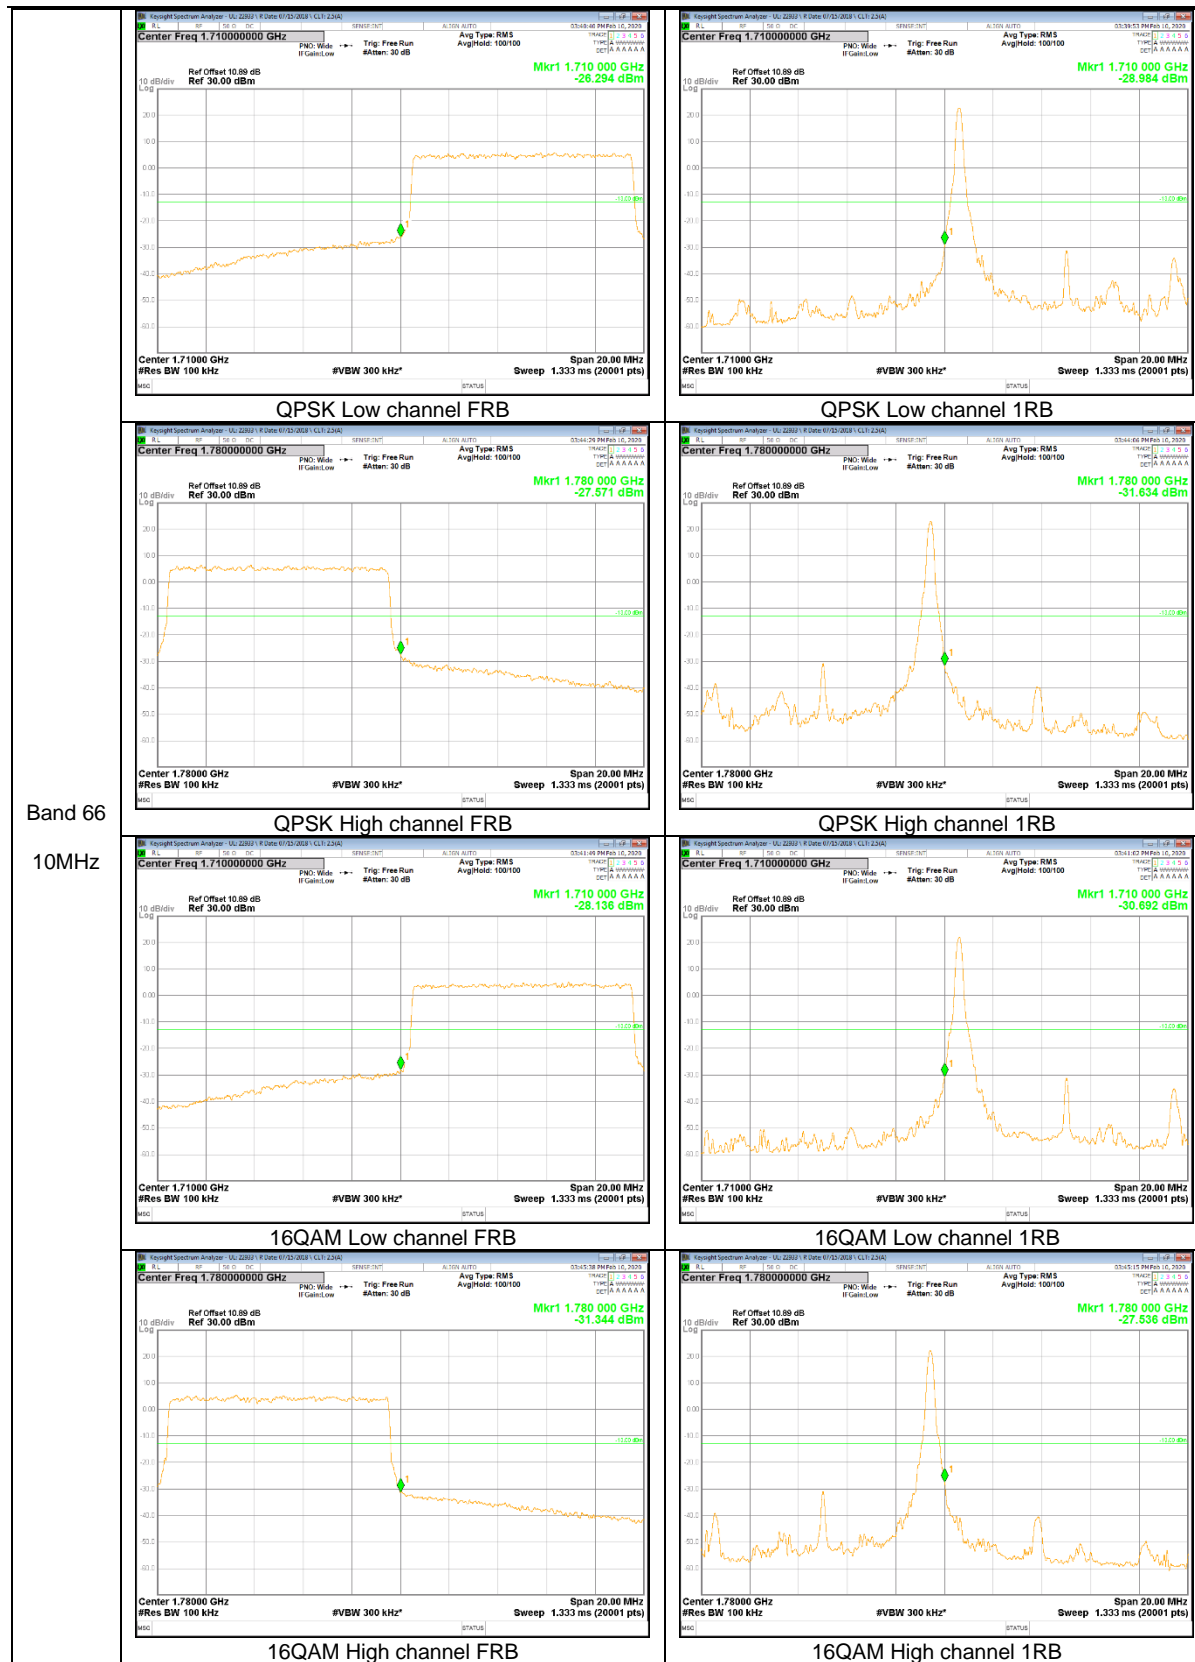

LTE Band 26

Band 26
5MHz

Band 26
 3MHz

LTE Band 66

Band 66
20MHz

Band 66
 15MHz

Band 66
 3MHz

Band 66
 1.4MHz

LTE Band 71

Band 71
20MHz

Band 71
15MHz

Band 71
10MHz

Band 71
5MHz

9.2.2. EMISSION MASK RESULT

CDMA

LTE Band 7