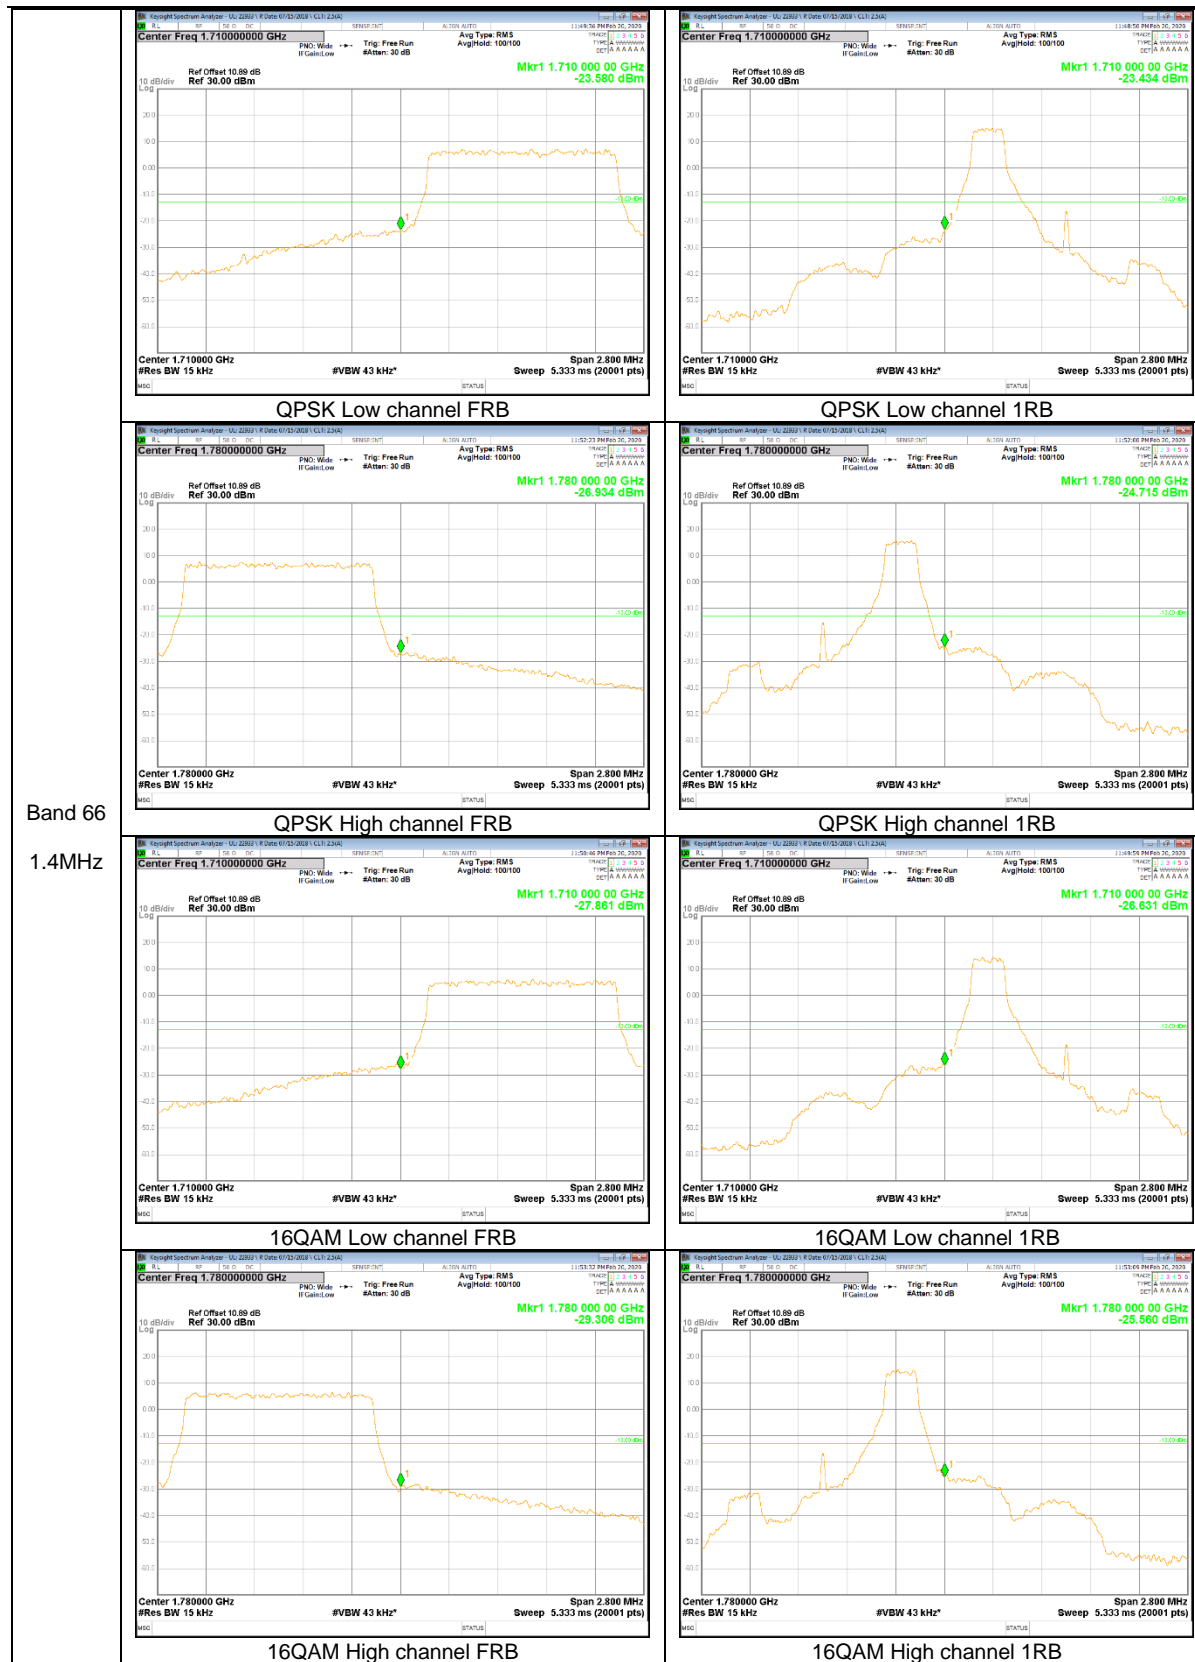

LTE Band 26

Band 26
5MHz

Band 26
 3MHz

LTE Band 66

Band 66
20MHz

Band 66
 15MHz

Band 66
 3MHz

Band 66
 1.4MHz

LTE Band 71

Band 71
20MHz

Band 71
15MHz

Band 71
10MHz

Band 71
5MHz

9.2.2. EMISSION MASK RESULT

CDMA

LTE Band 7