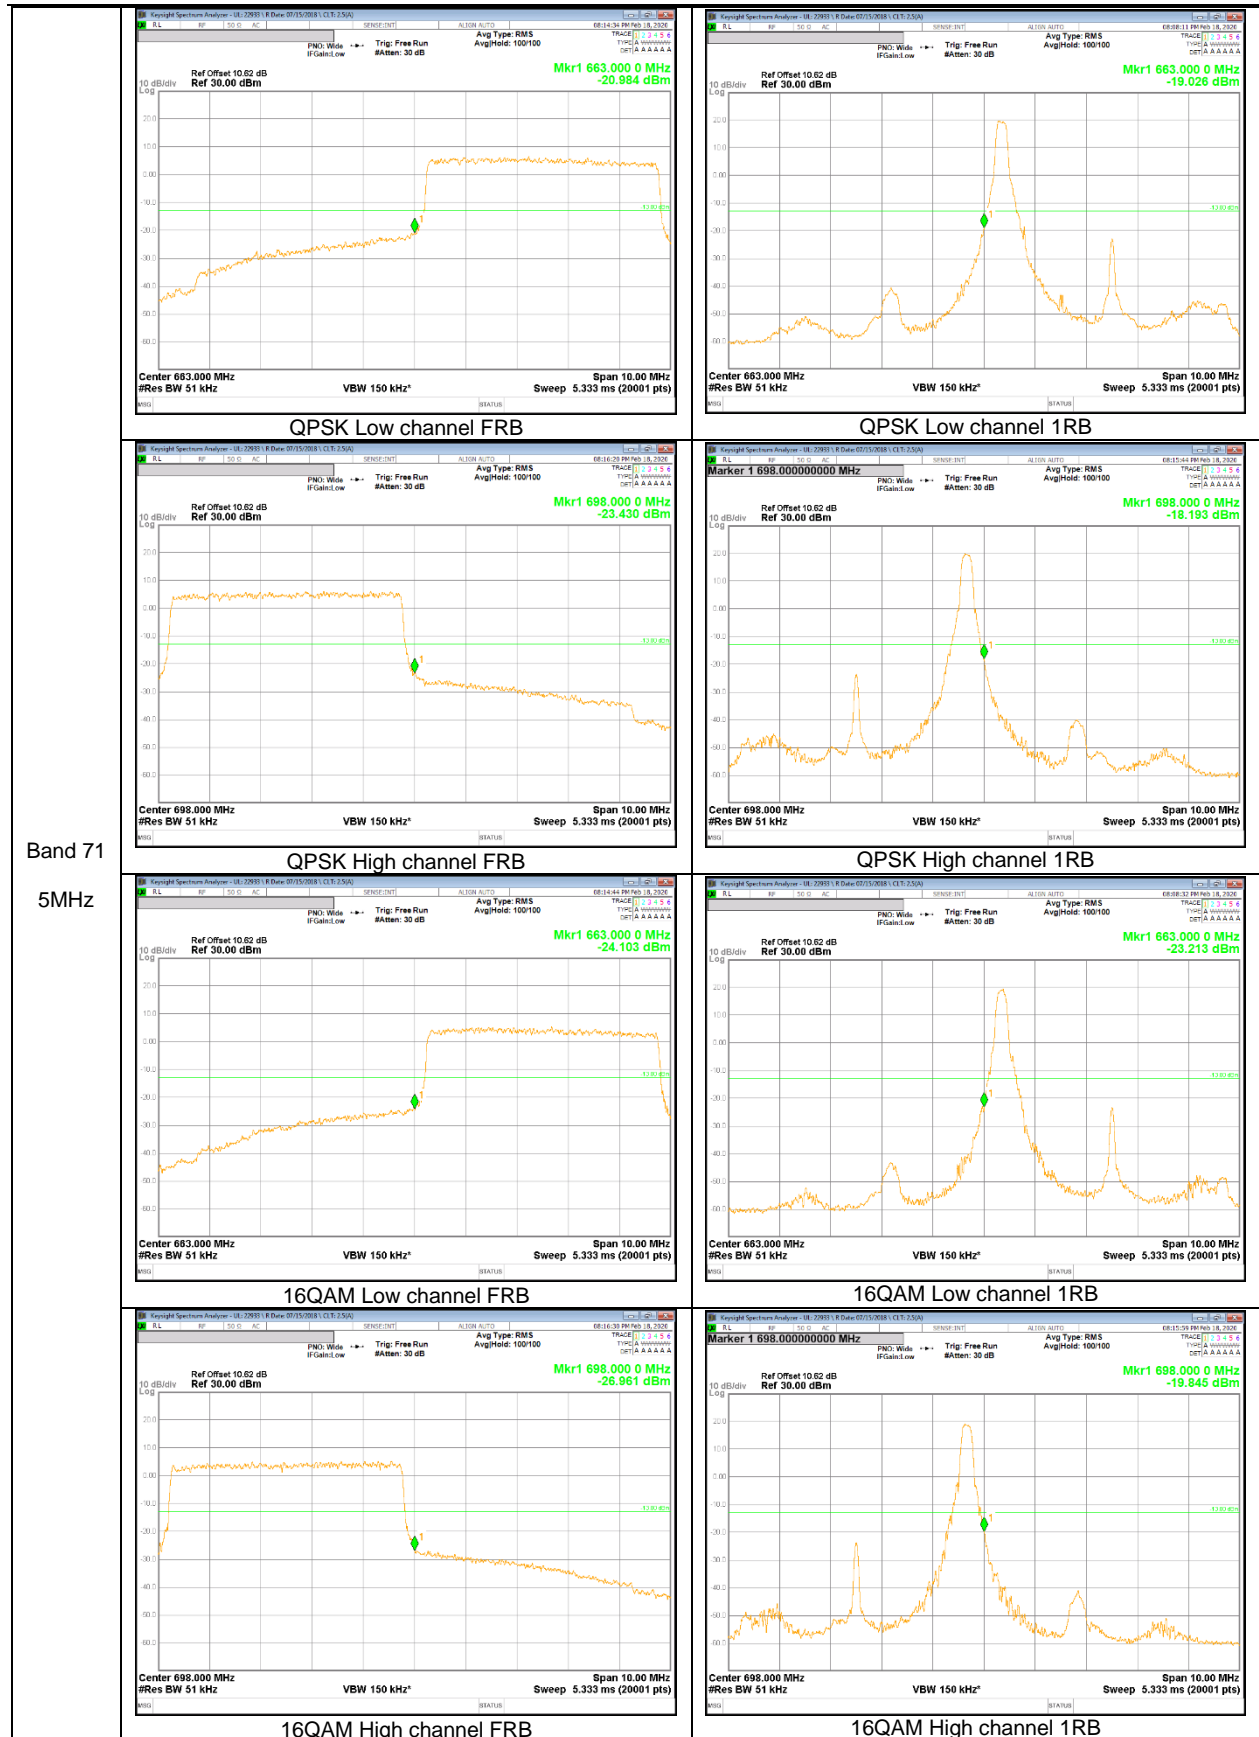

LTE Band 26

Band 26
5MHz

Band 26
 3MHz

LTE Band 66

Band 66
20MHz

Band 66
 15MHz

Band 66
 3MHz

Band 66
 1.4MHz

LTE Band 71

Band 71
20MHz

Band 71
15MHz

Band 71
10MHz

Band 71
5MHz

9.2.2. EMISSION MASK RESULT

CDMA

LTE Band 7