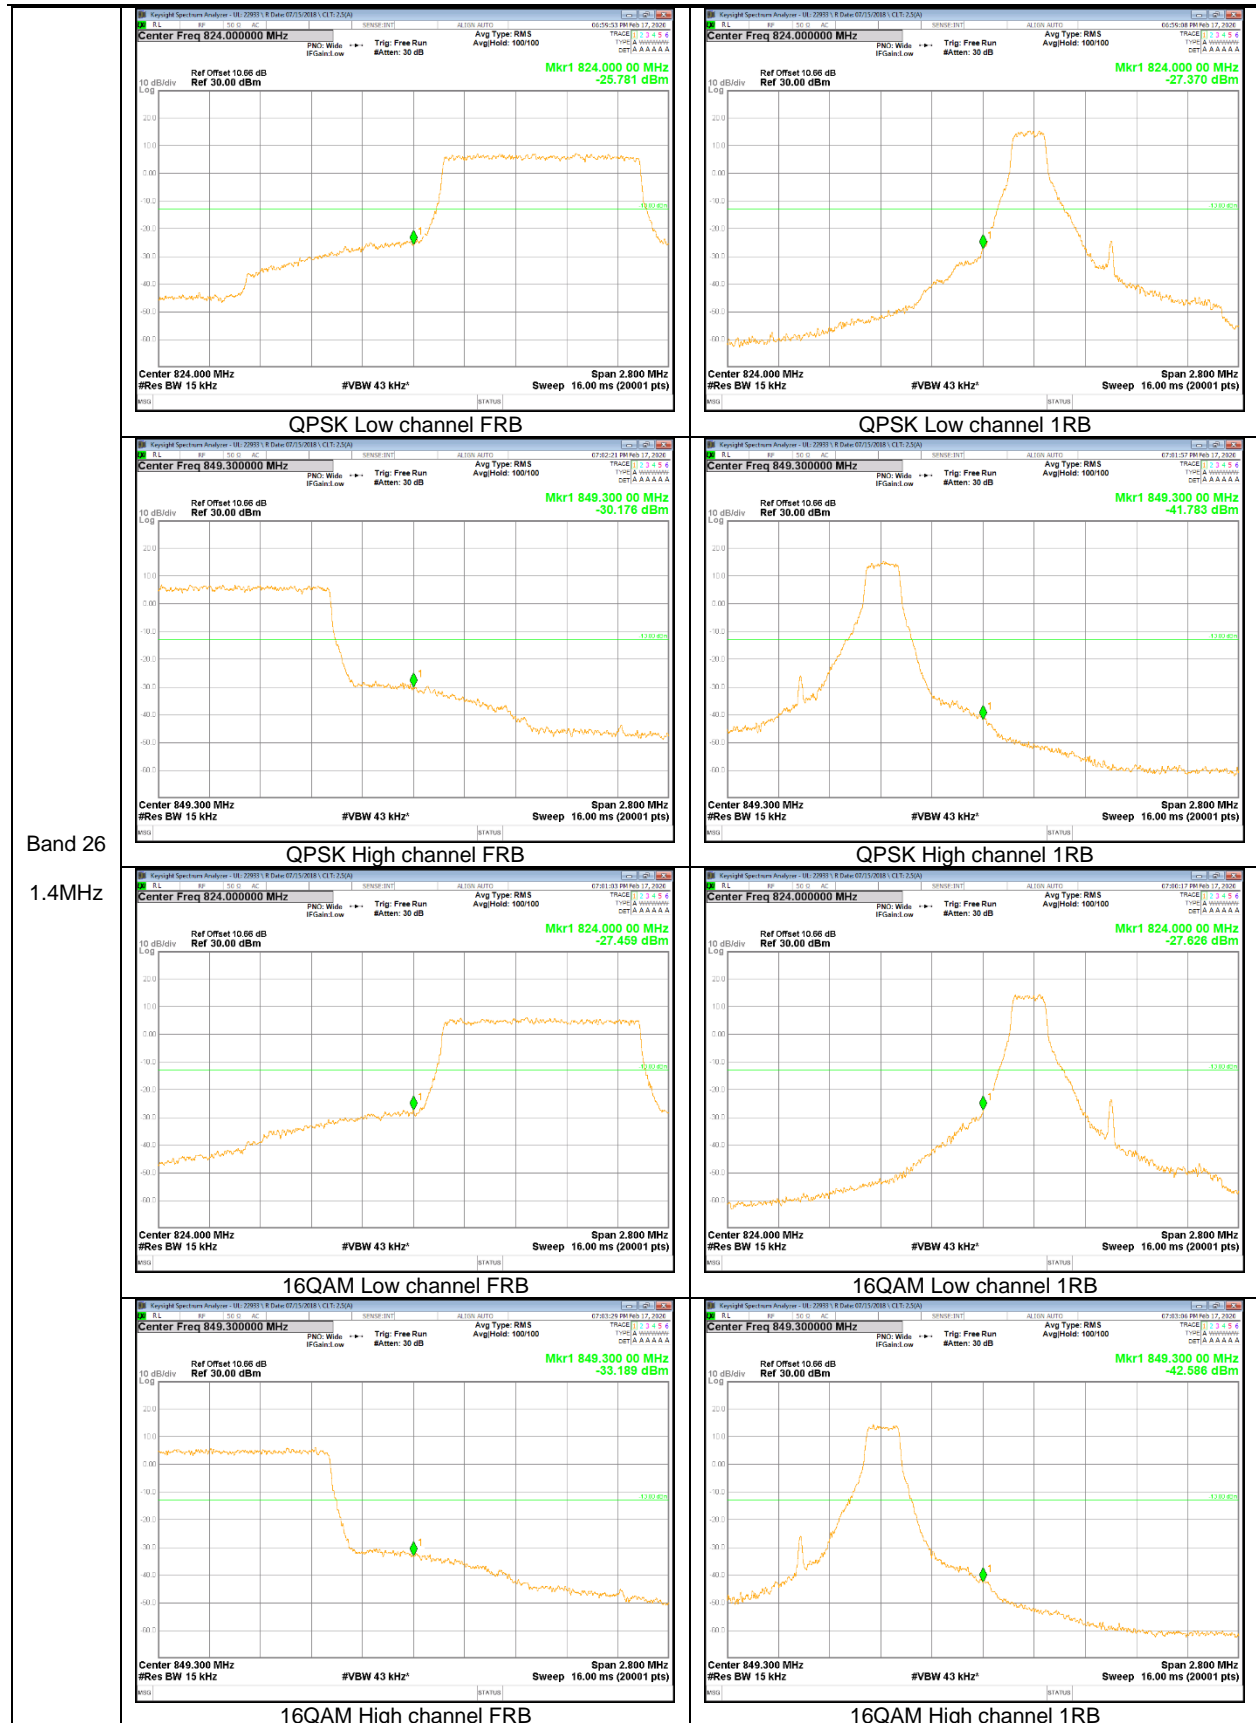

LTE Band 26

Band 26
5MHz

Band 26
 3MHz

LTE Band 66

Band 66
20MHz

Band 66
 15MHz

Band 66
 3MHz

Band 66
 1.4MHz

LTE Band 71

Band 71
20MHz

Band 71
15MHz

Band 71
10MHz

Band 71
5MHz

9.2.2. EMISSION MASK RESULT

CDMA

LTE Band 7