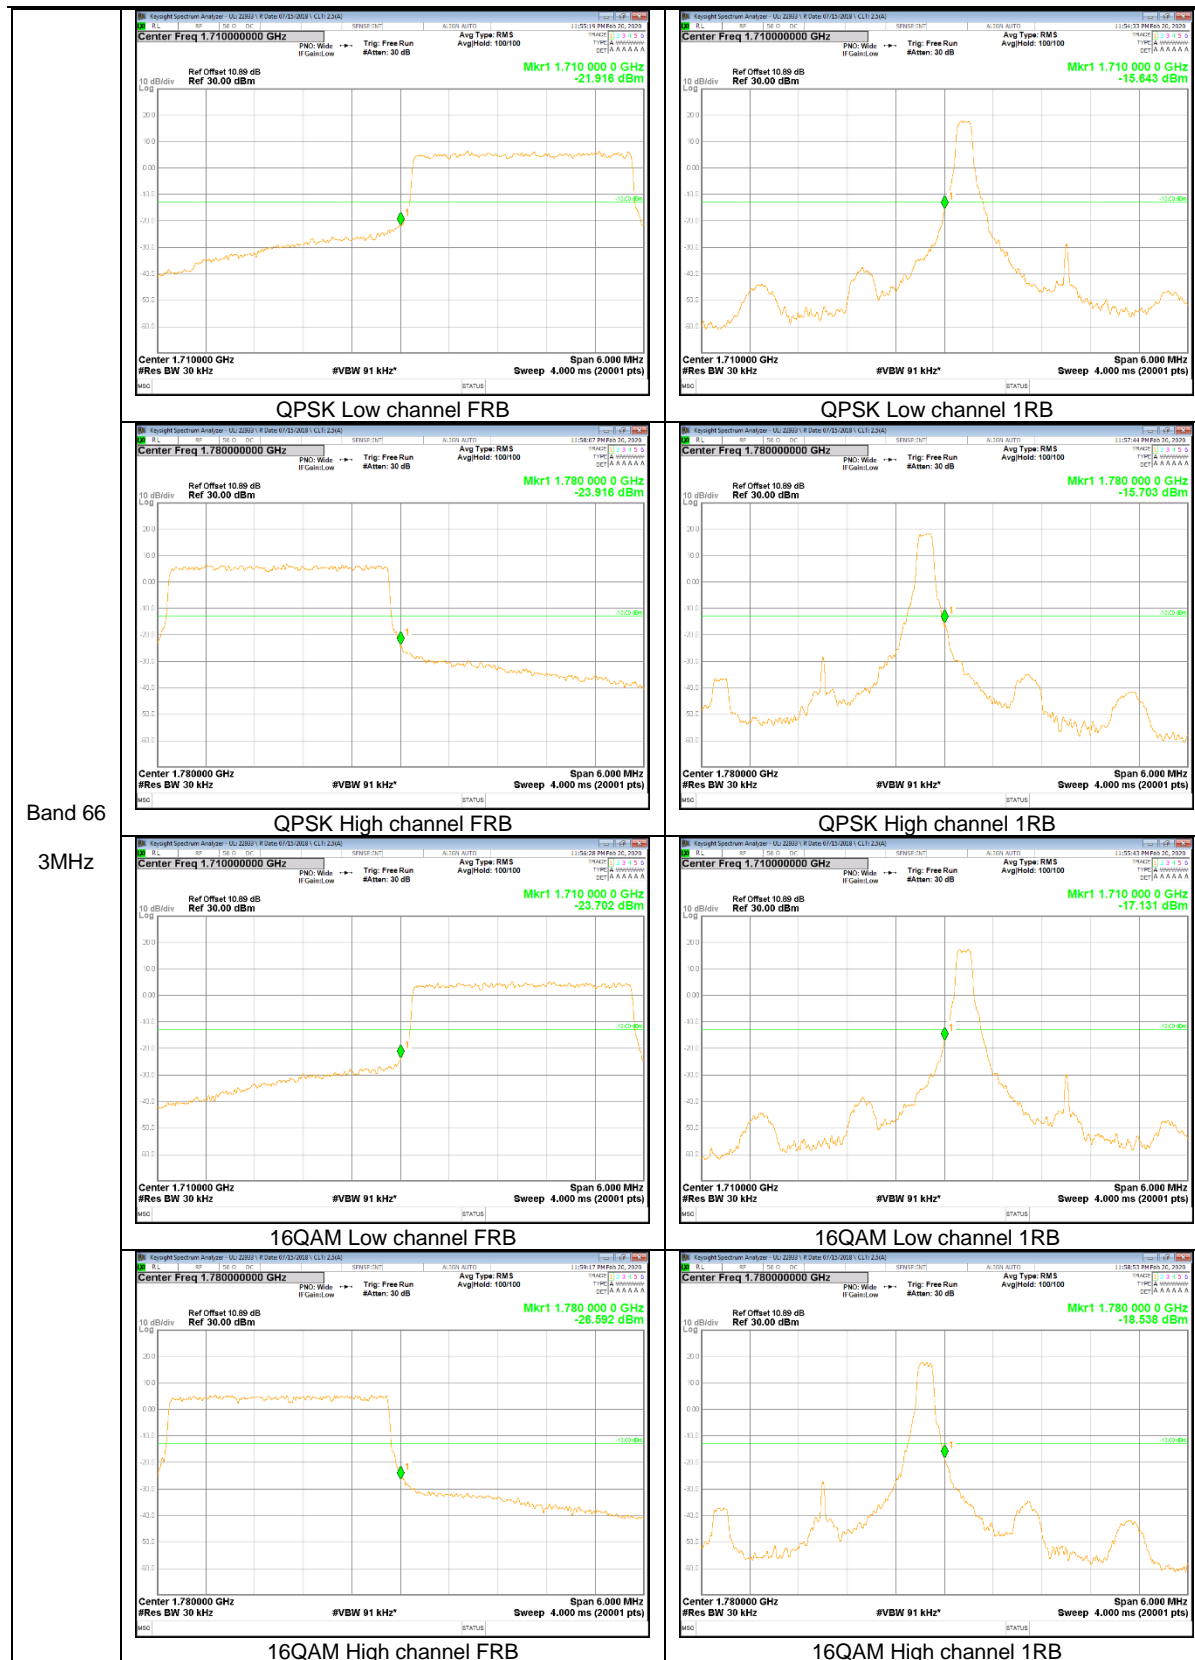

LTE Band 26

Band 26
5MHz

Band 26
 3MHz

LTE Band 66

Band 66
20MHz

Band 66
 15MHz

Band 66
 3MHz

Band 66
 1.4MHz

LTE Band 71

Band 71
20MHz

Band 71
15MHz

Band 71
10MHz

Band 71
5MHz

9.2.2. EMISSION MASK RESULT

CDMA

LTE Band 7