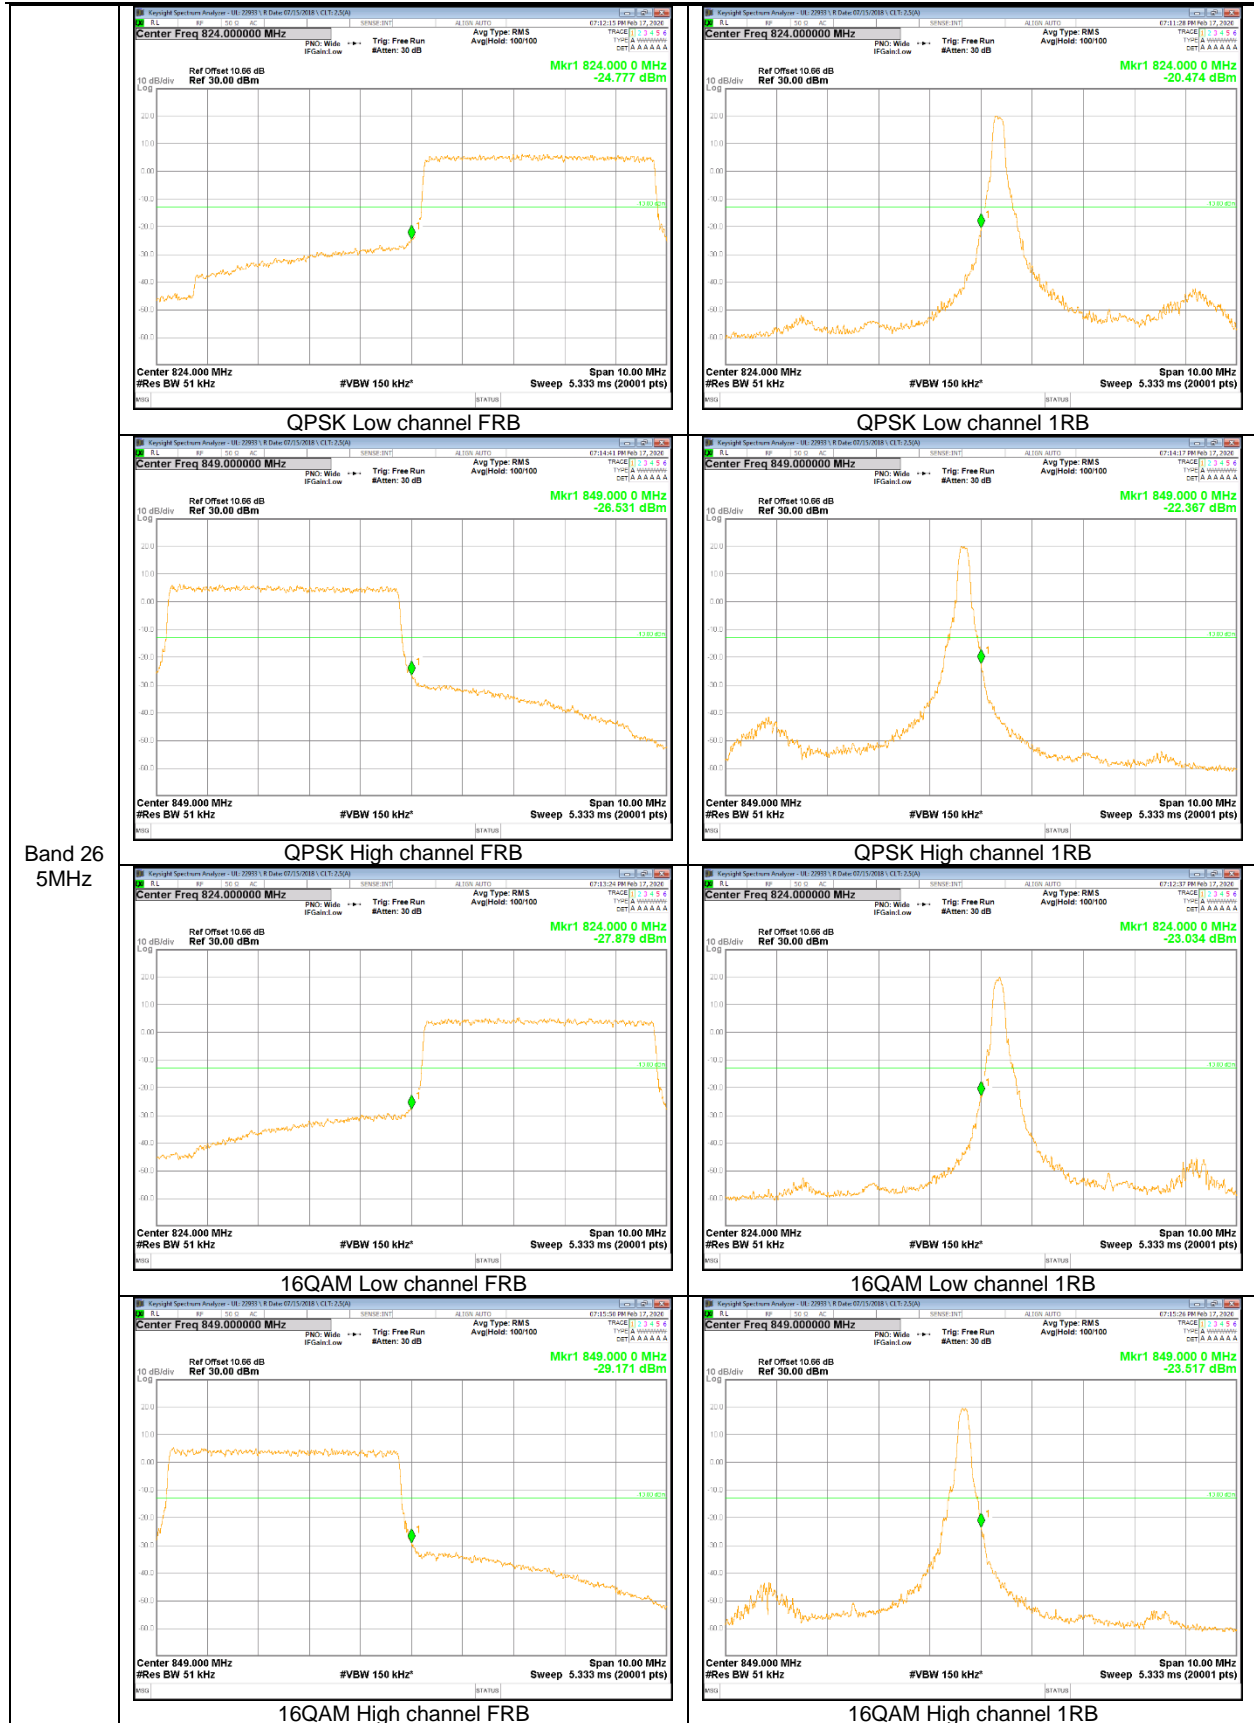

LTE Band 26

Band 26
5MHz

Band 26
 3MHz

LTE Band 66

Band 66
20MHz

Band 66
 15MHz

Band 66
 3MHz

Band 66
 1.4MHz

LTE Band 71

Band 71
20MHz

Band 71
15MHz

Band 71
10MHz

Band 71
5MHz

9.2.2. EMISSION MASK RESULT

CDMA

LTE Band 7