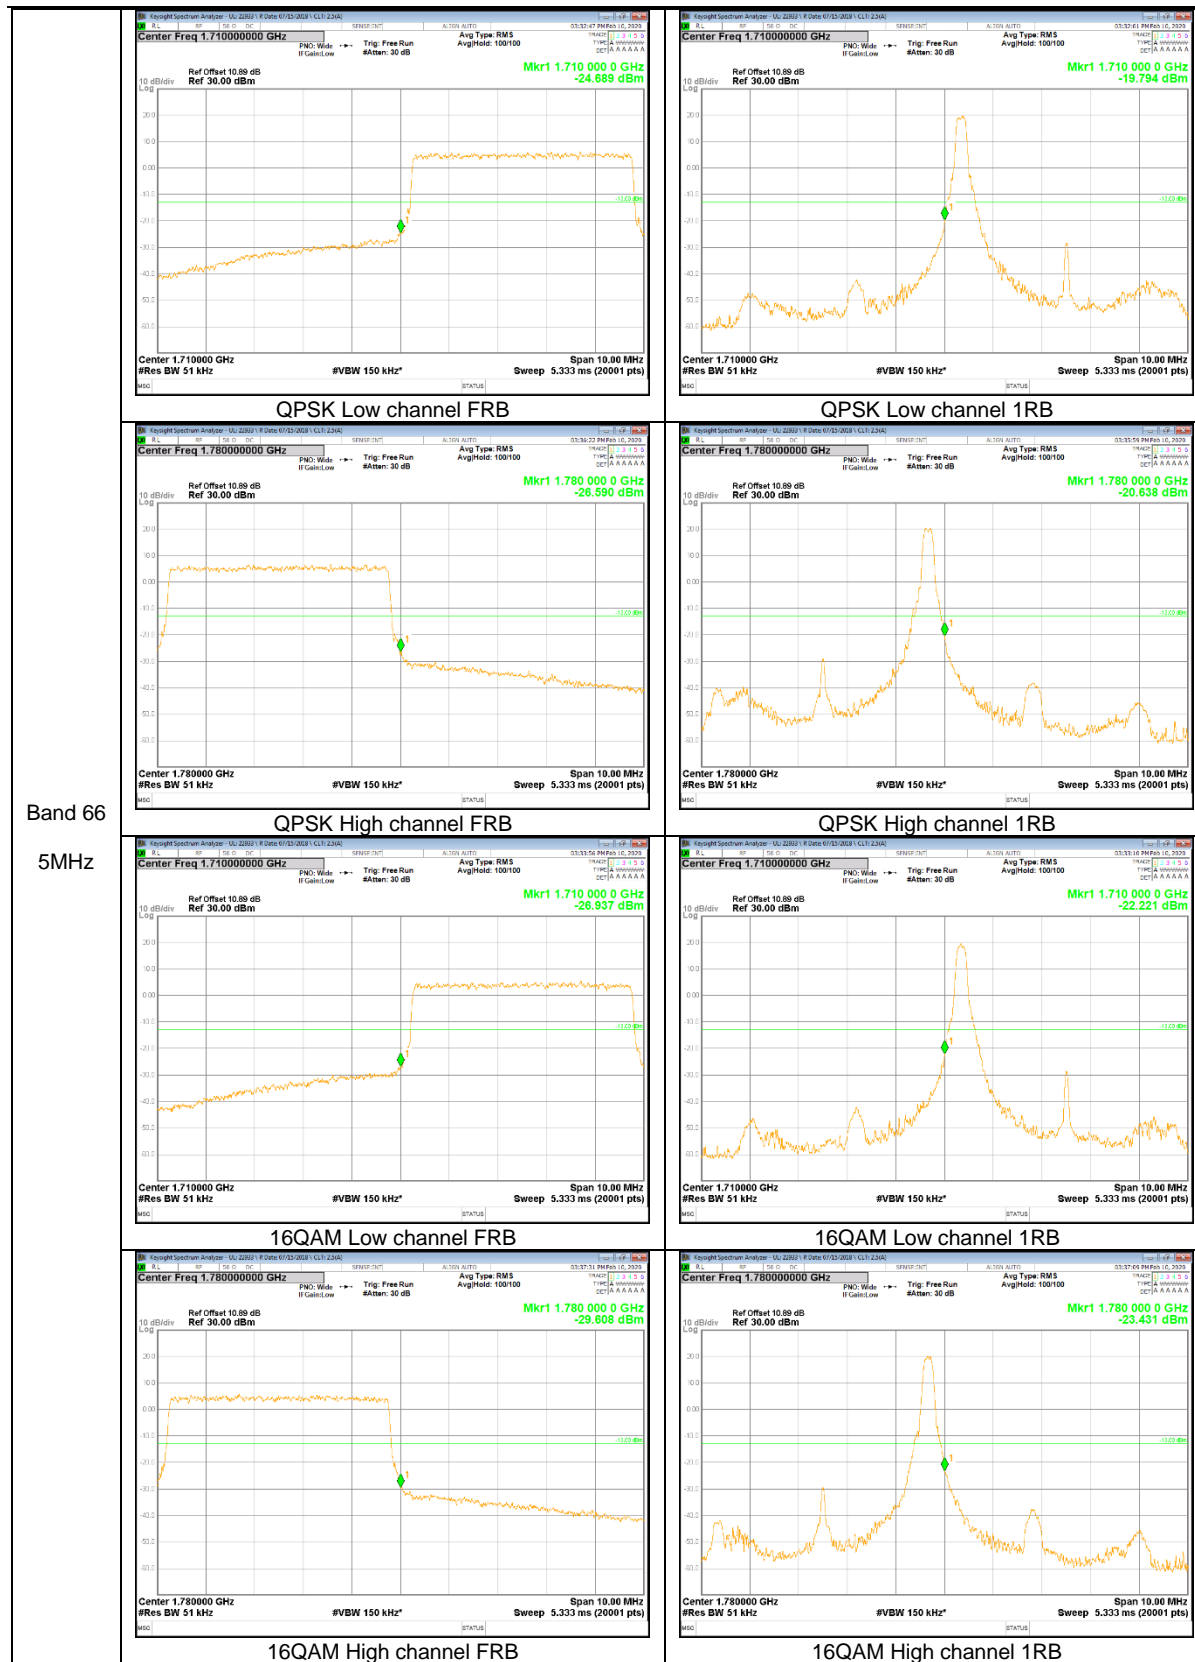

LTE Band 26

Band 26
5MHz

Band 26
 3MHz

LTE Band 66

Band 66
20MHz

Band 66
 15MHz

Band 66
 3MHz

Band 66
 1.4MHz

LTE Band 71

Band 71
20MHz

Band 71
15MHz

Band 71
10MHz

Band 71
5MHz

9.2.2. EMISSION MASK RESULT

CDMA

LTE Band 7