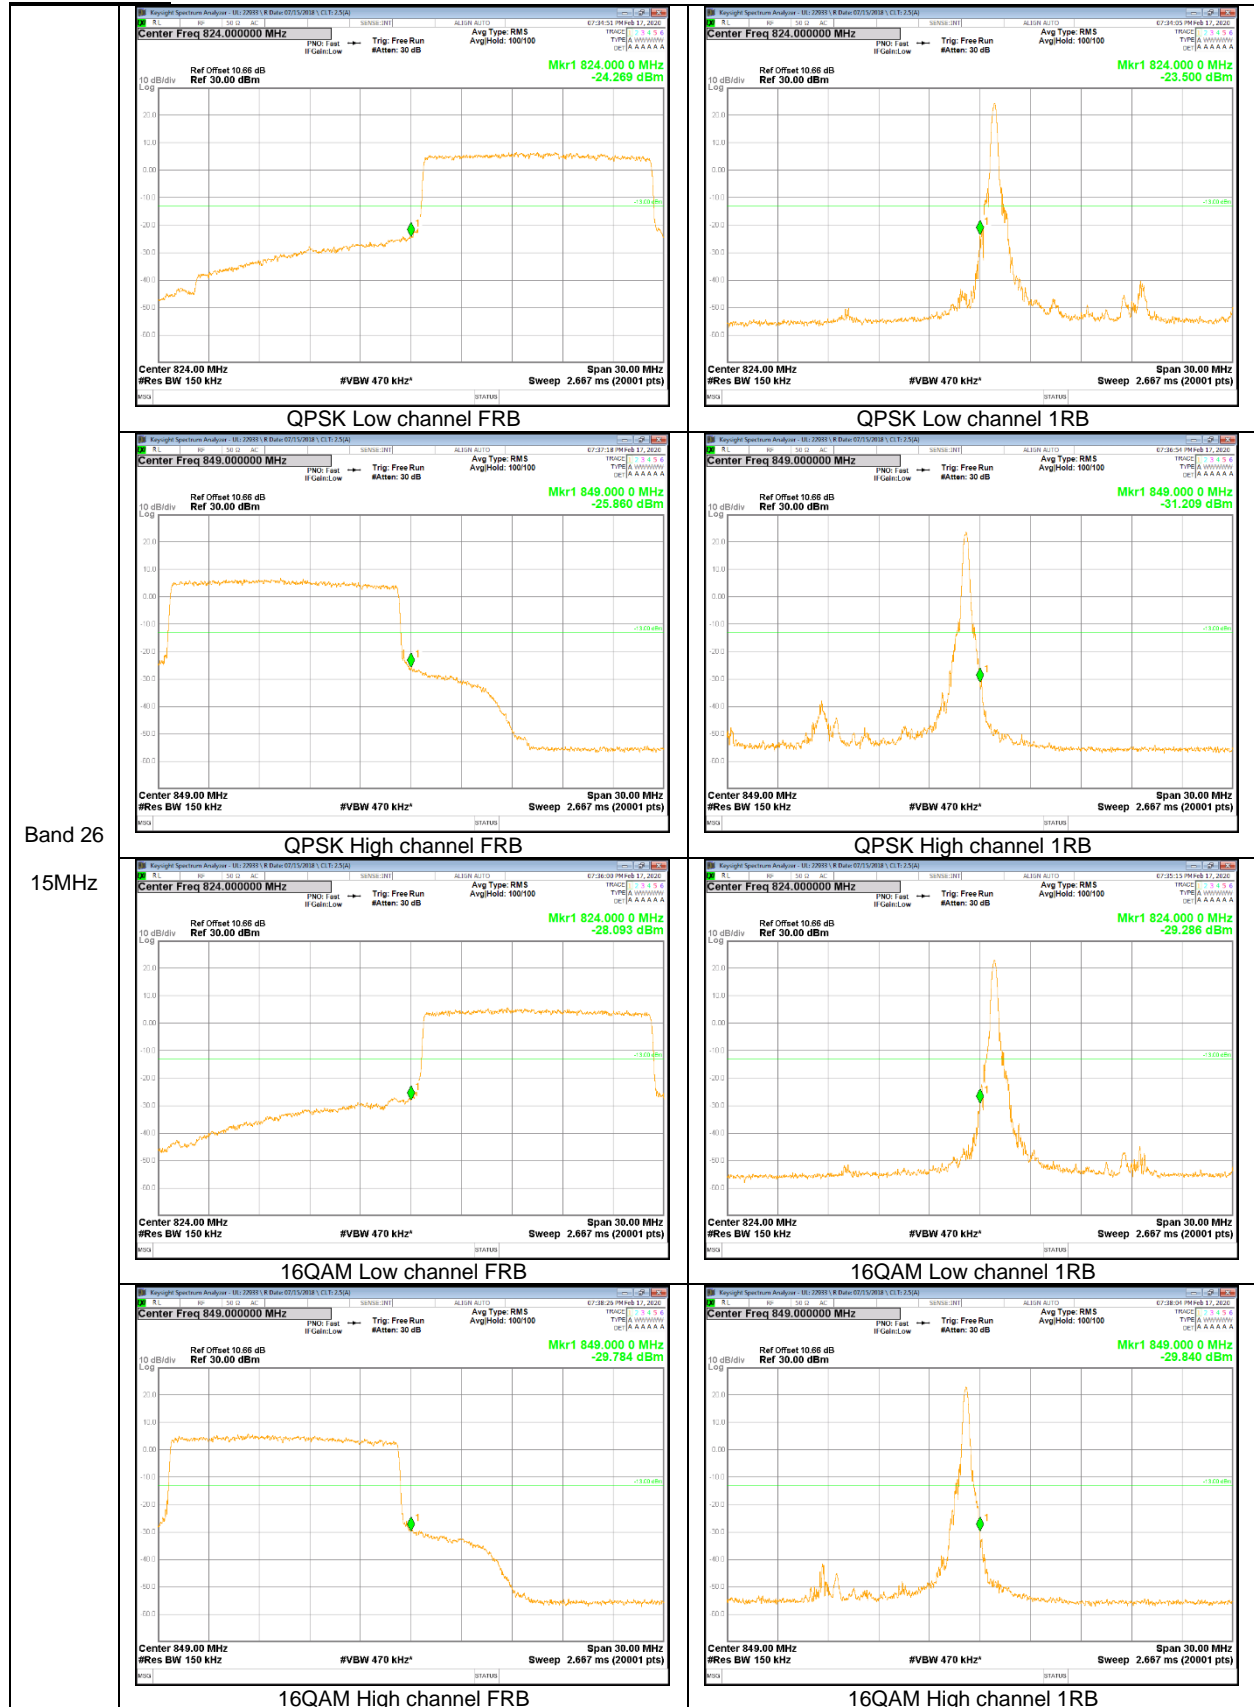

LTE Band 26

Band 26
5MHz

Band 26
 3MHz

LTE Band 66

Band 66
20MHz

Band 66
 15MHz

Band 66
 3MHz

Band 66
 1.4MHz

LTE Band 71

Band 71
20MHz

Band 71
15MHz

Band 71
10MHz

Band 71
5MHz

9.2.2. EMISSION MASK RESULT

CDMA

LTE Band 7