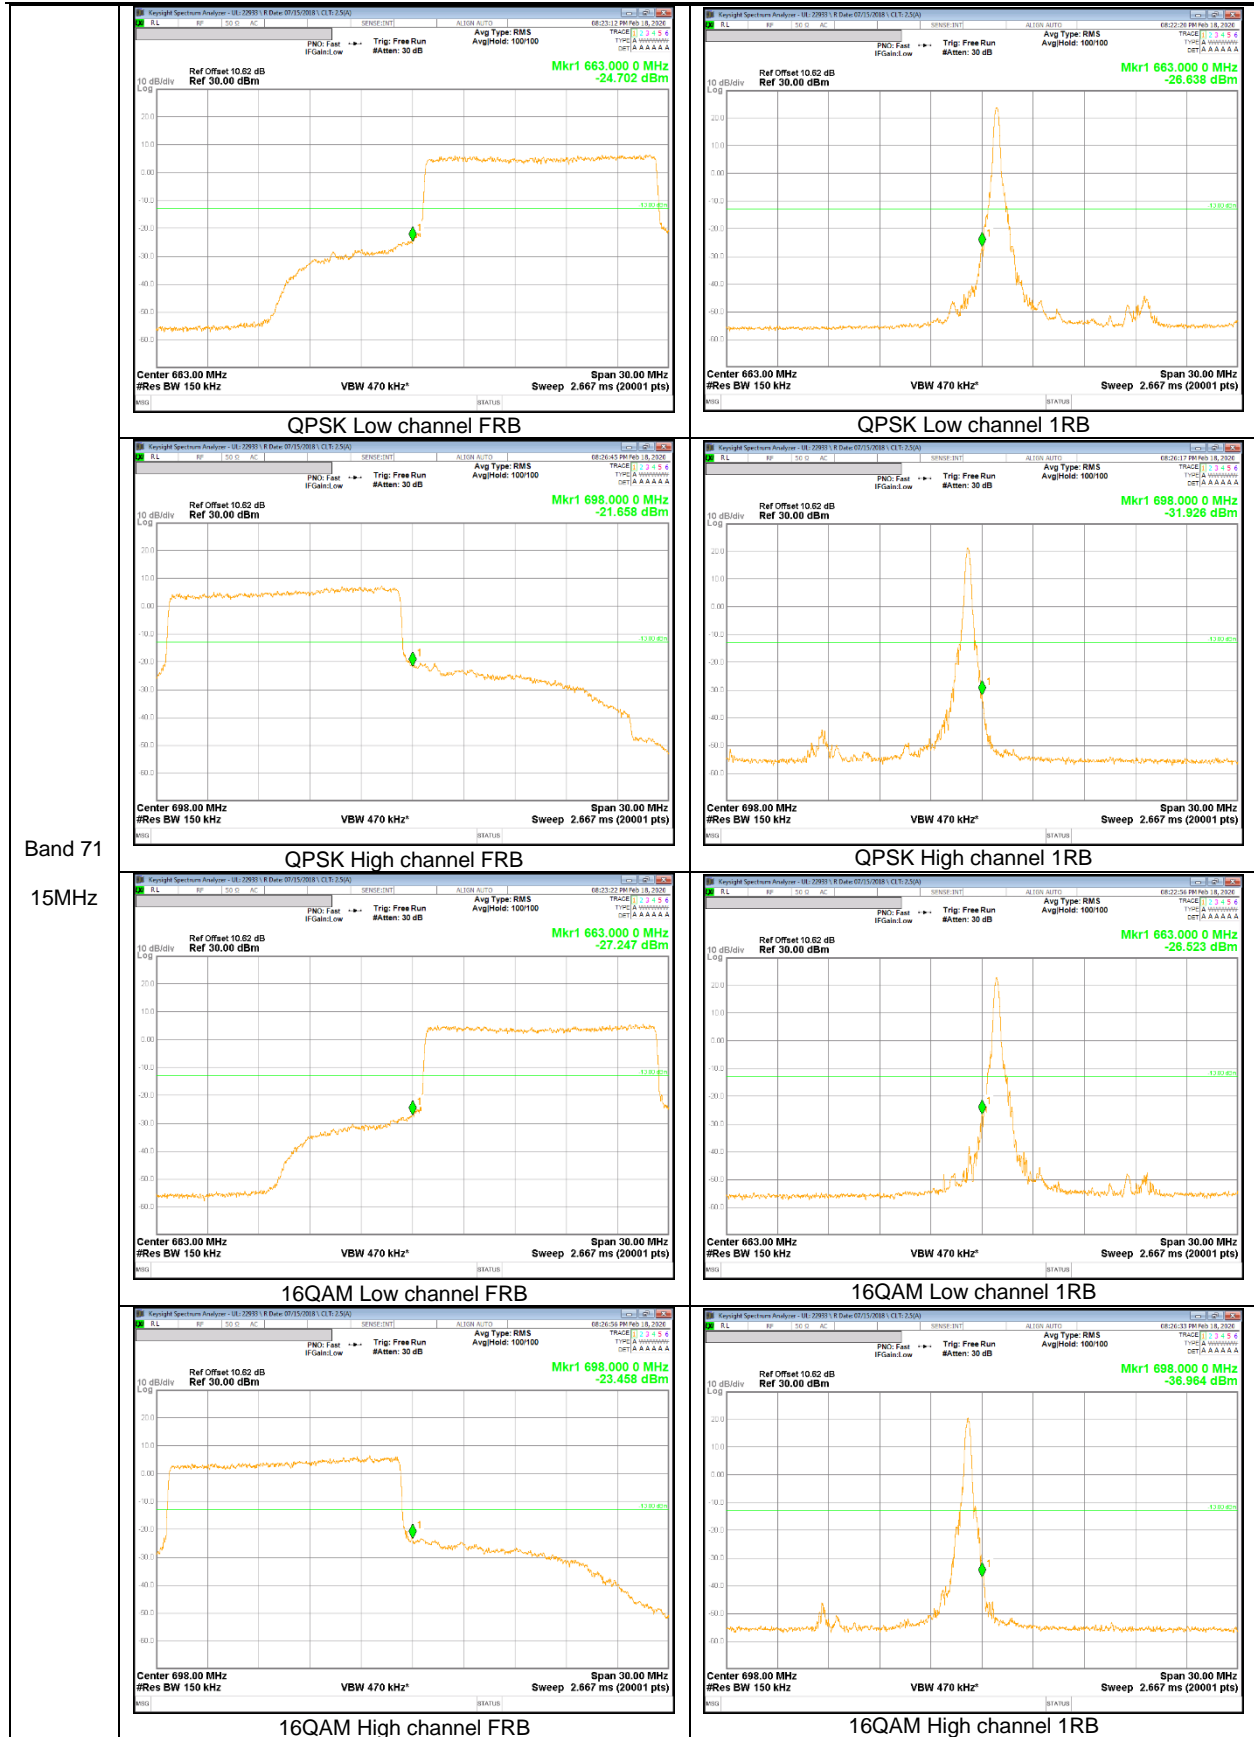

LTE Band 26

Band 26
5MHz

Band 26
 3MHz

LTE Band 66

Band 66
20MHz

Band 66
 15MHz

Band 66
 3MHz

Band 66
 1.4MHz

LTE Band 71

Band 71
20MHz

Band 71
15MHz

Band 71
10MHz

Band 71
5MHz

9.2.2. EMISSION MASK RESULT

CDMA

LTE Band 7