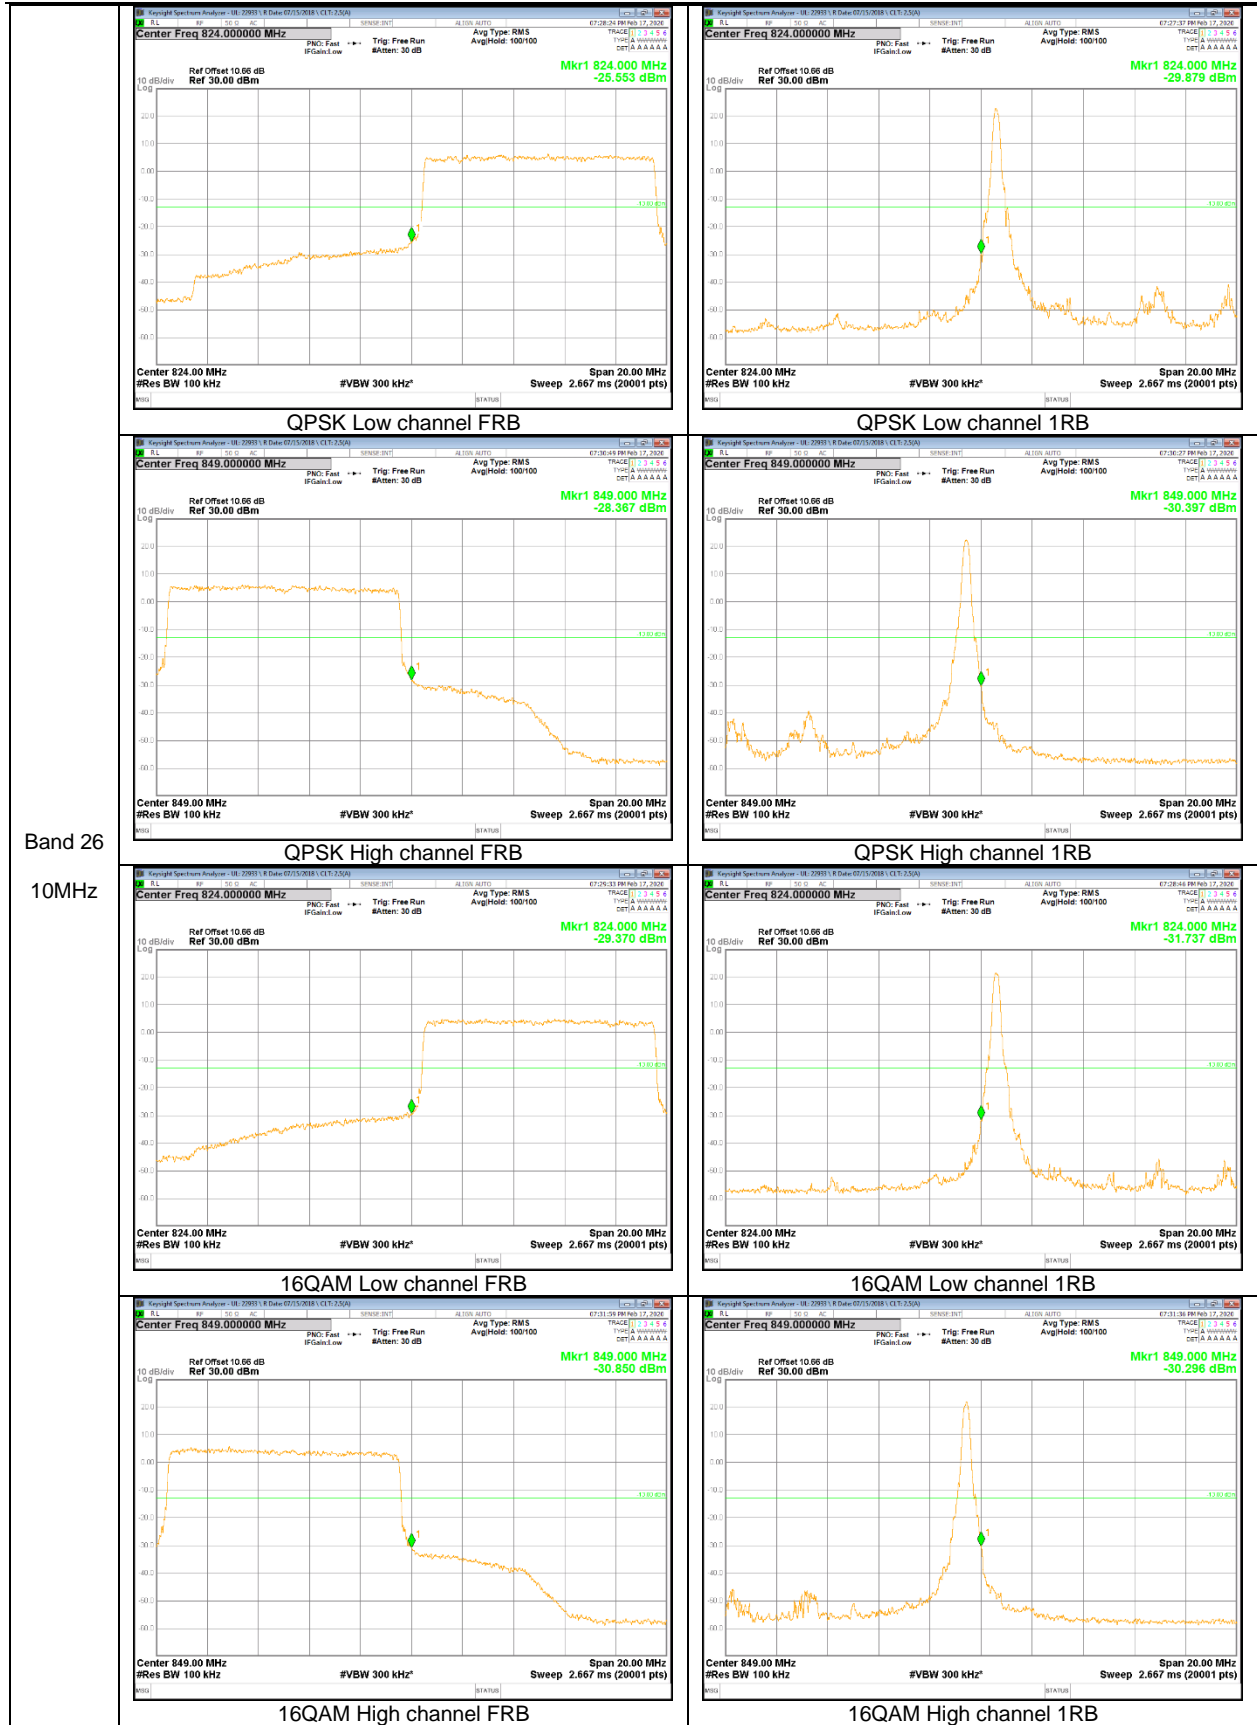

LTE Band 26

Band 26
5MHz

Band 26
 3MHz

LTE Band 66

Band 66
20MHz

Band 66
 15MHz

Band 66
 3MHz

Band 66
 1.4MHz

LTE Band 71

Band 71
20MHz

Band 71
15MHz

Band 71
10MHz

Band 71
5MHz

9.2.2. EMISSION MASK RESULT

CDMA

LTE Band 7