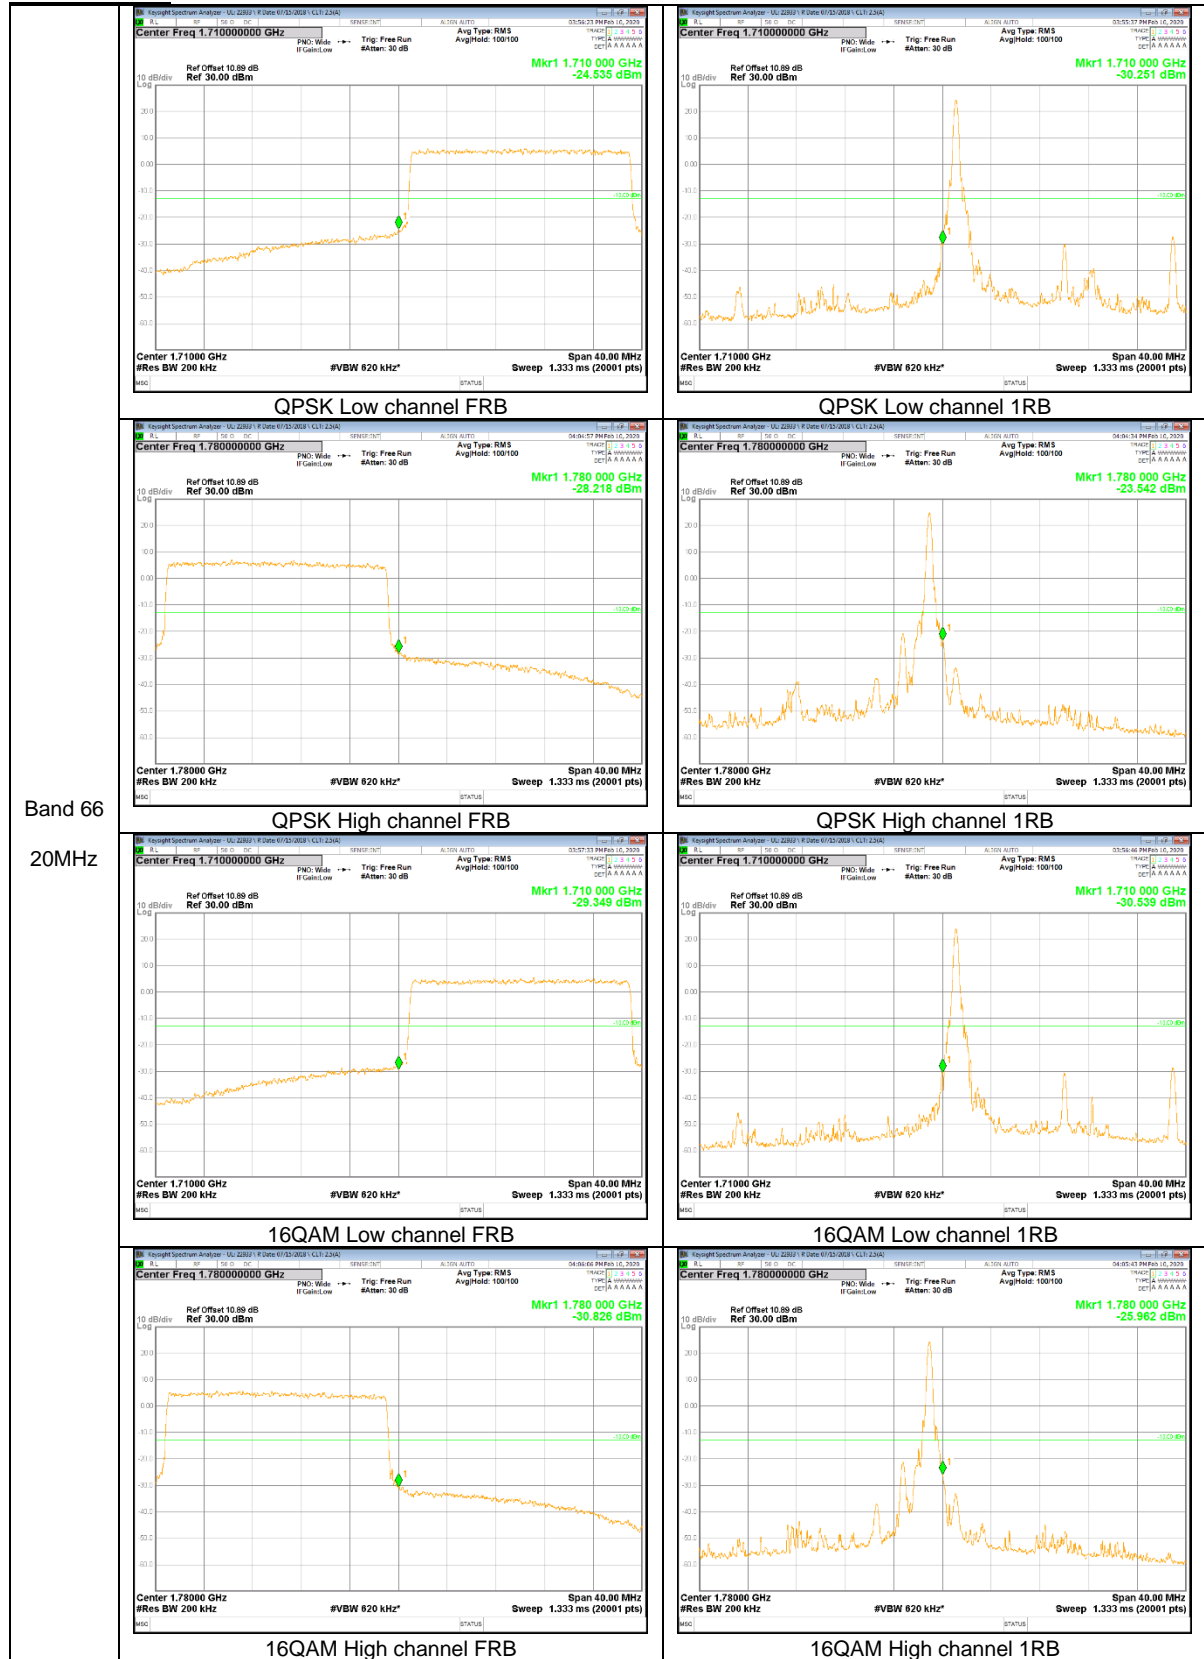

LTE Band 26

Band 26
5MHz

Band 26
 3MHz

LTE Band 66

Band 66
20MHz

Band 66
 15MHz

Band 66
 3MHz

Band 66
 1.4MHz

LTE Band 71

Band 71
20MHz

Band 71
15MHz

Band 71
10MHz

Band 71
5MHz

9.2.2. EMISSION MASK RESULT

CDMA

LTE Band 7