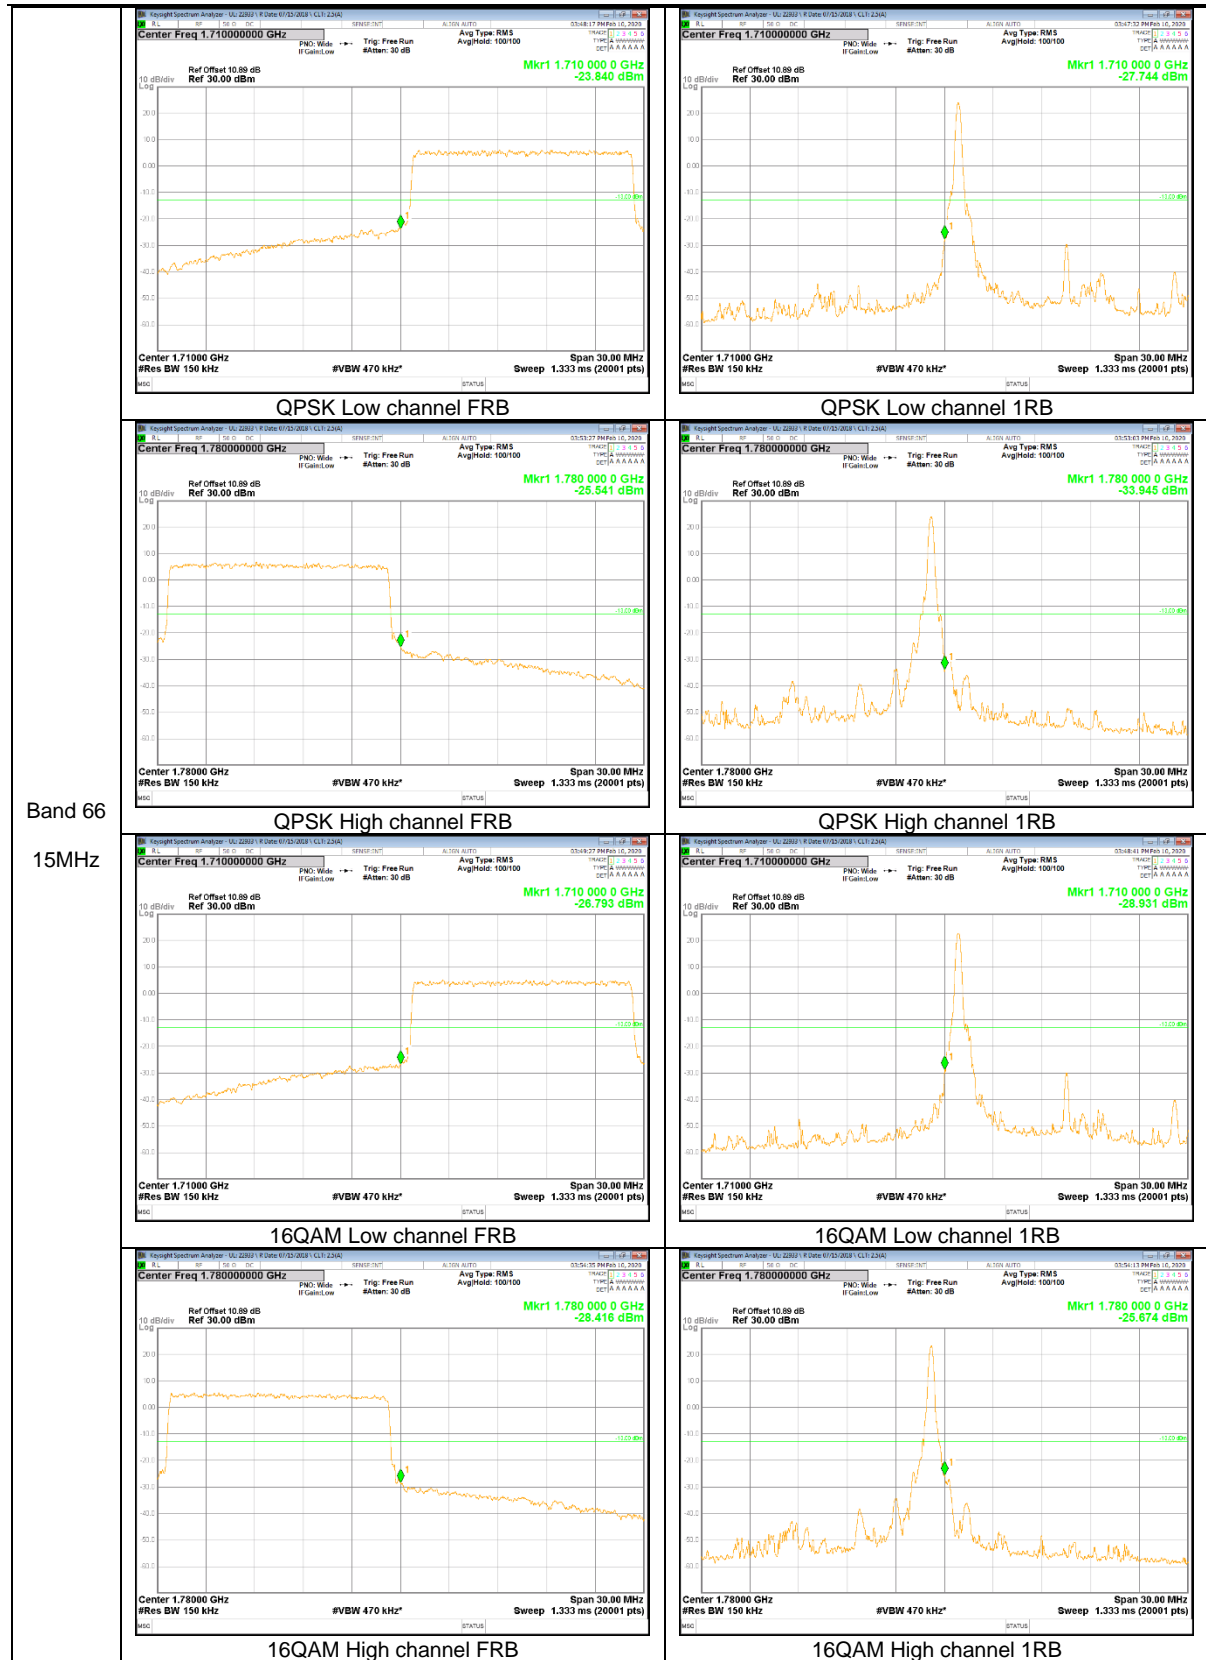

LTE Band 26

Band 26
5MHz

Band 26
 3MHz

LTE Band 66

Band 66
20MHz

Band 66
 15MHz

Band 66
 3MHz

Band 66
 1.4MHz

LTE Band 71

Band 71
20MHz

Band 71
15MHz

Band 71
10MHz

Band 71
5MHz

9.2.2. EMISSION MASK RESULT

CDMA

LTE Band 7