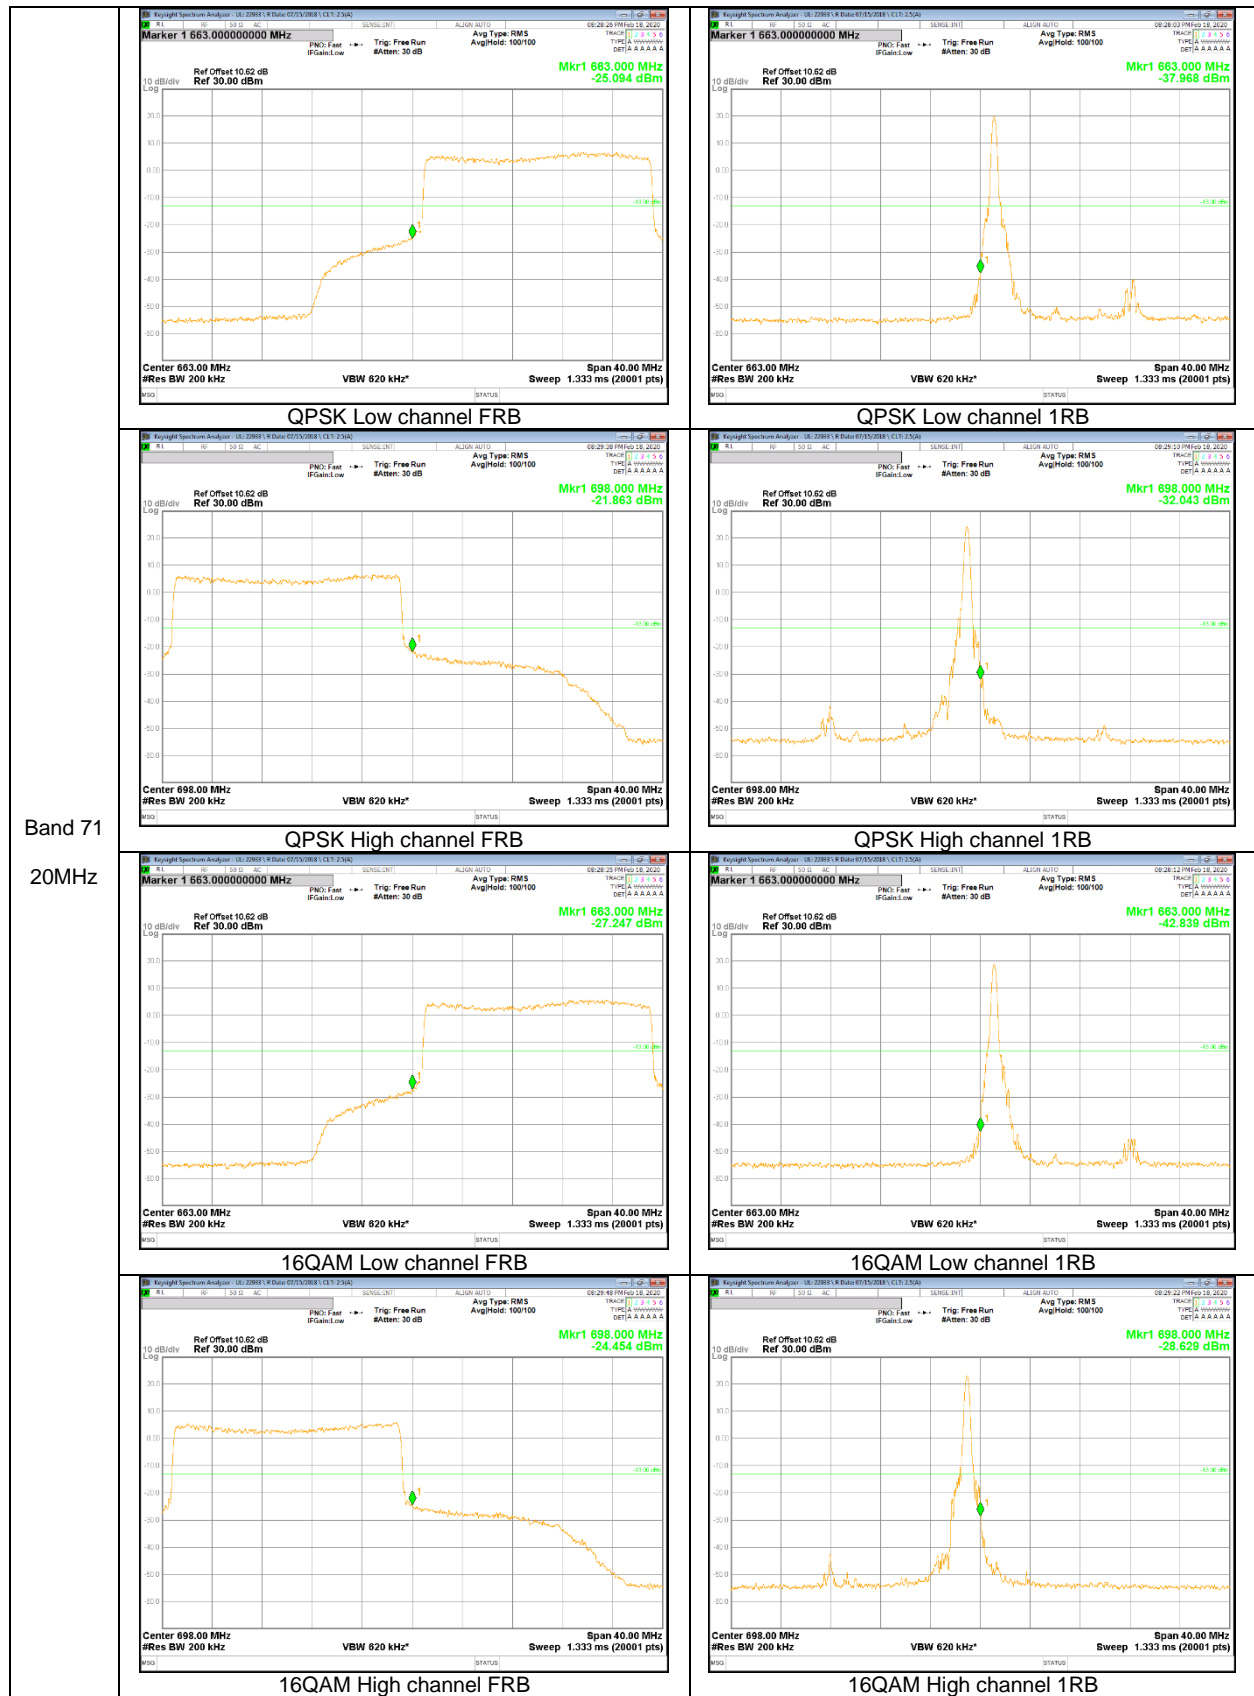

LTE Band 26

Band 26
5MHz

Band 26
 3MHz

LTE Band 66

Band 66
20MHz

Band 66
 15MHz

Band 66
 3MHz

Band 66
 1.4MHz

LTE Band 71

Band 71
20MHz

Band 71
15MHz

Band 71
10MHz

Band 71
5MHz

9.2.2. EMISSION MASK RESULT

CDMA

LTE Band 7