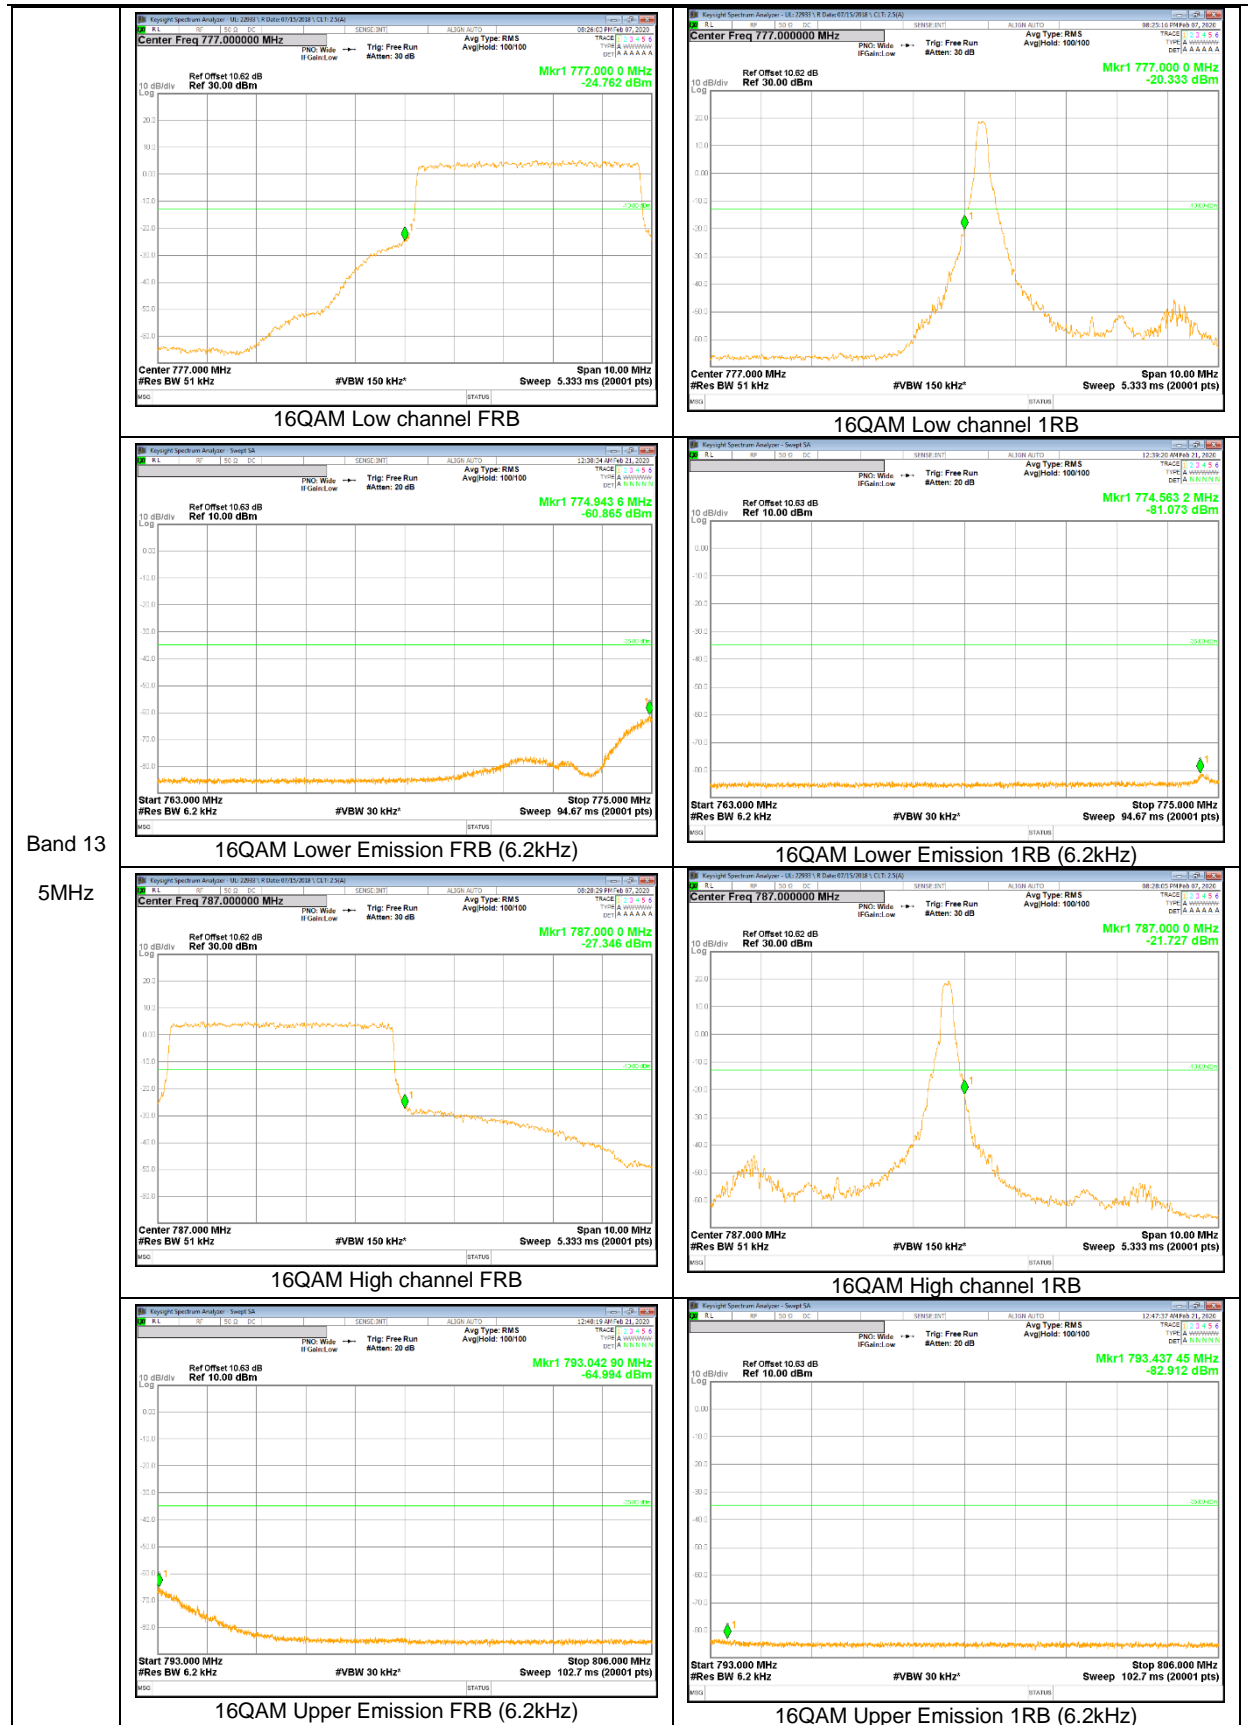

GSM

WCDMA

LTE Band 12

Band 12
10MHz

Band 12
3MHz

Band 12
 1.4MHz

LTE Band 13

Band 13
10MHz

Band 13
 10MHz

LTE Band 25

Band 25
20MHz

Band 25
5MHz