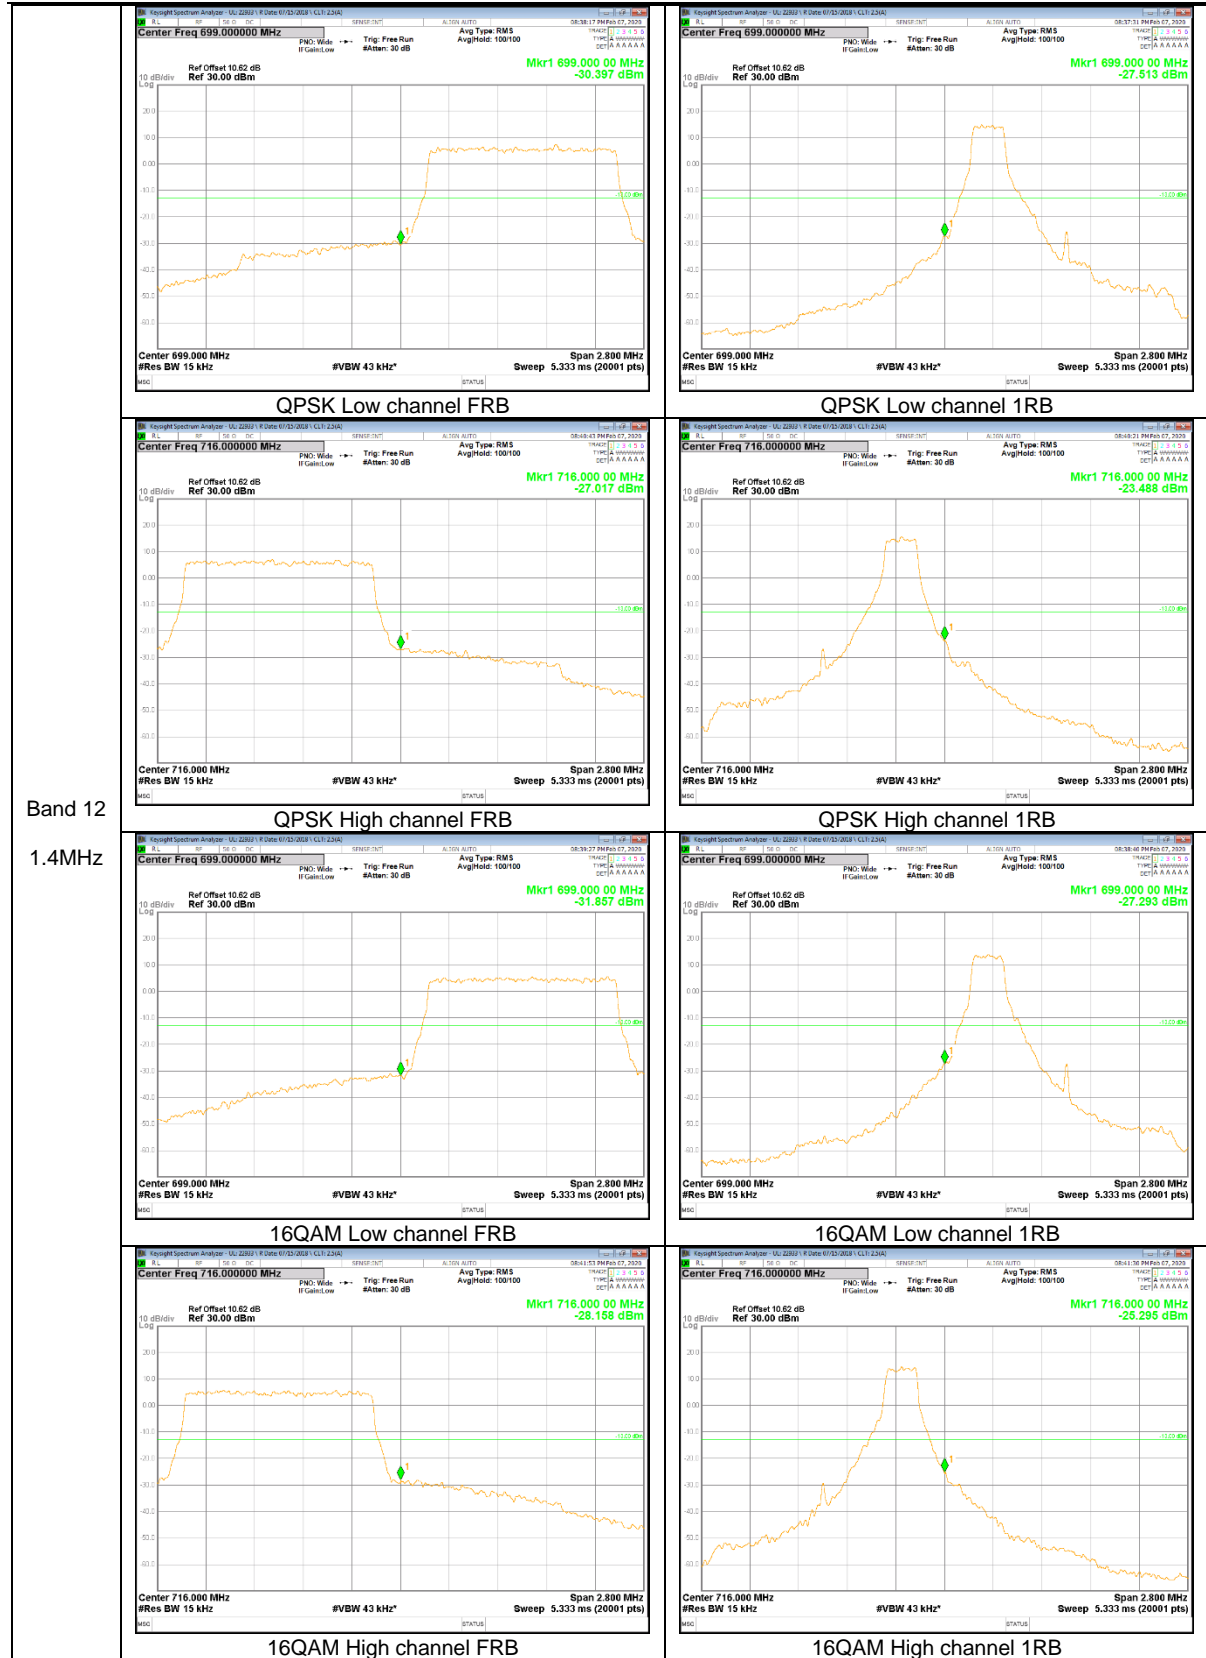

GSM

WCDMA

LTE Band 12

Band 12
10MHz

Band 12
3MHz

Band 12
 1.4MHz

LTE Band 13

Band 13
10MHz

Band 13
 10MHz

LTE Band 25

Band 25
20MHz

Band 25
5MHz