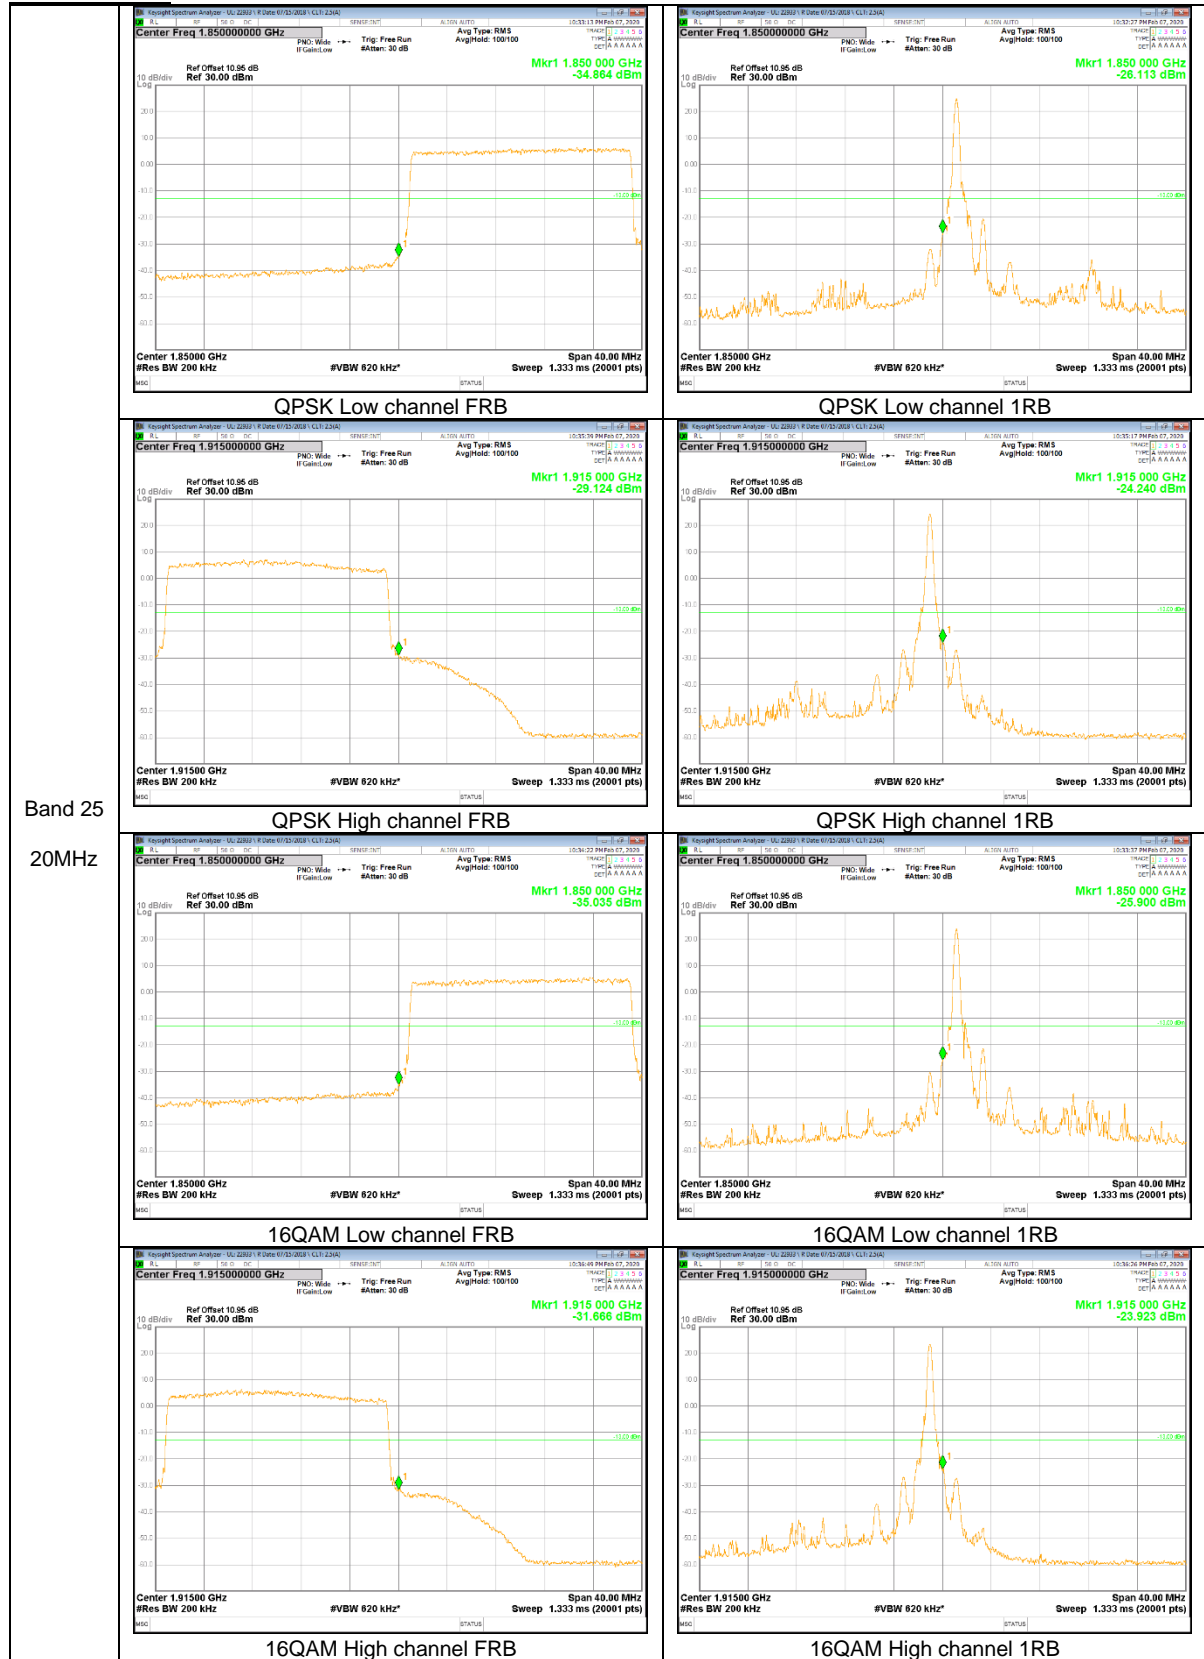

GSM

WCDMA

LTE Band 12

Band 12
10MHz

Band 12
3MHz

Band 12
 1.4MHz

LTE Band 13

Band 13
10MHz

Band 13
 10MHz

LTE Band 25

Band 25
20MHz

Band 25
5MHz