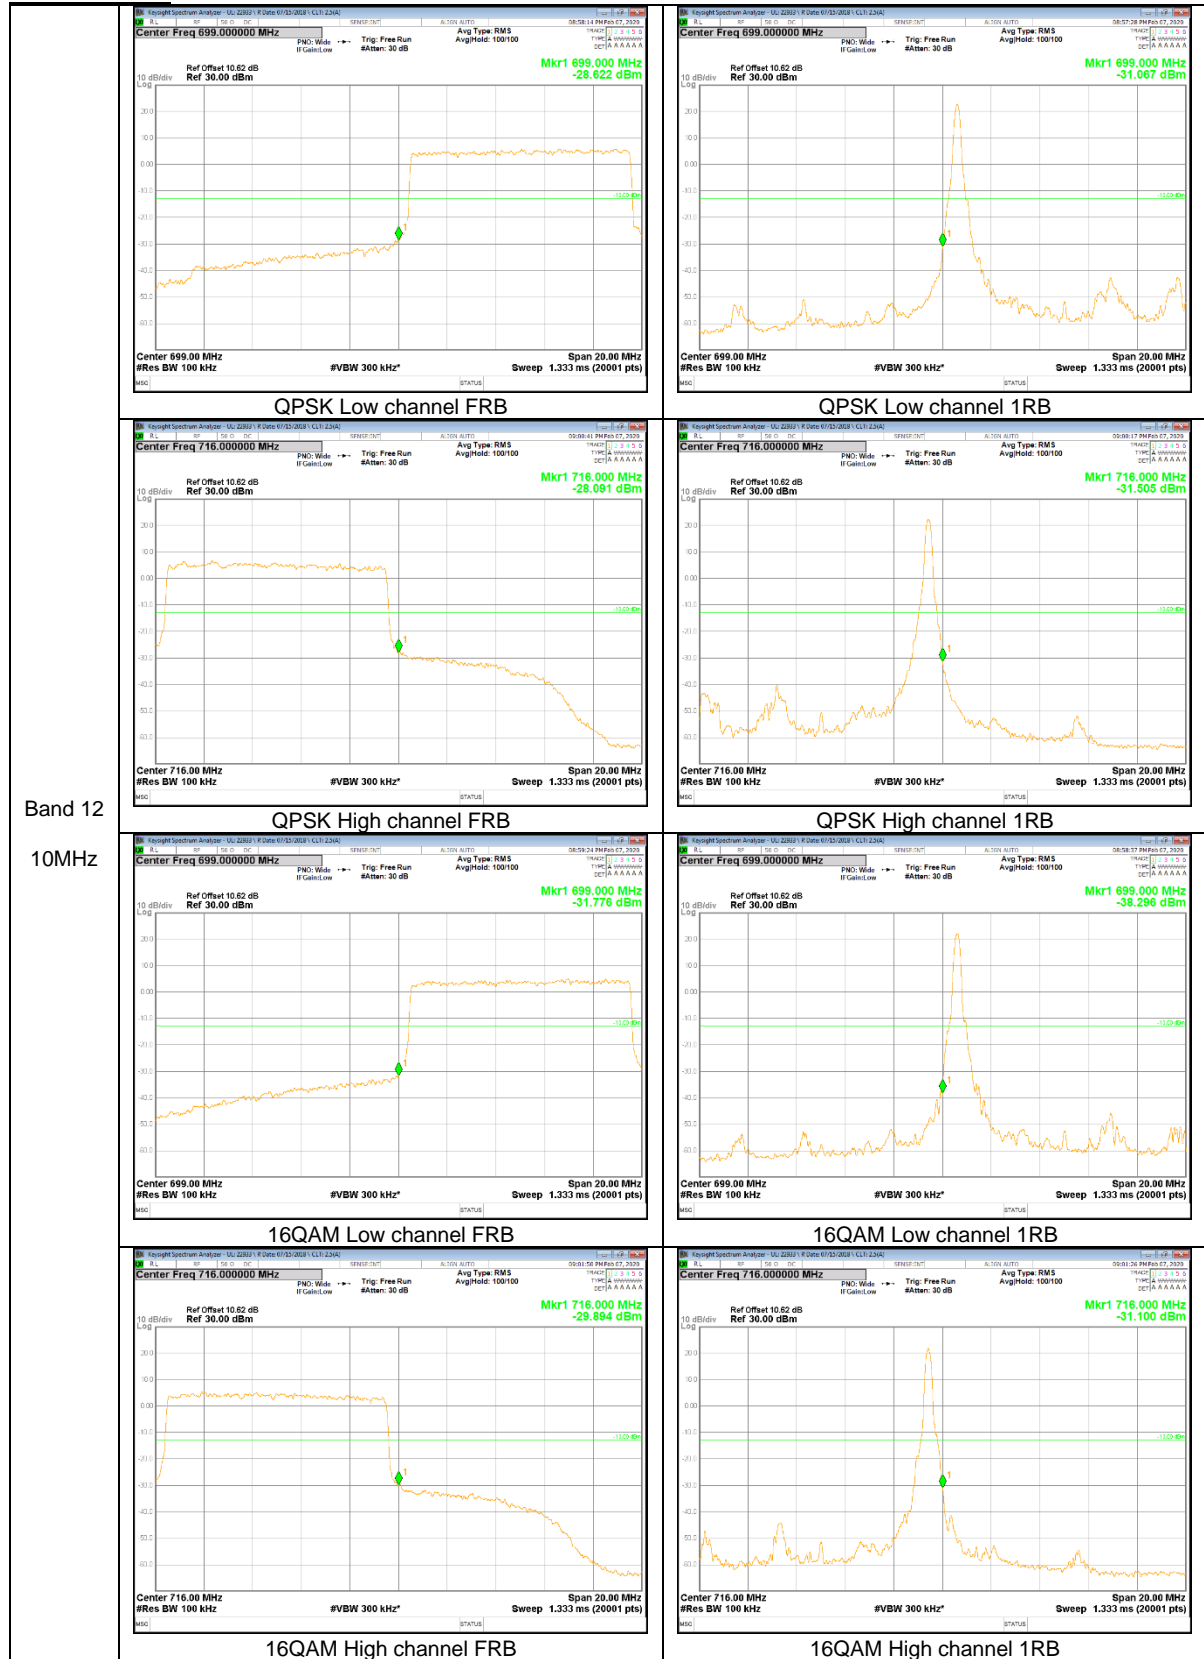

GSM

WCDMA

LTE Band 12

Band 12
10MHz

Band 12
3MHz

Band 12
 1.4MHz

LTE Band 13

Band 13
10MHz

Band 13
 10MHz

LTE Band 25

Band 25
20MHz

Band 25
5MHz