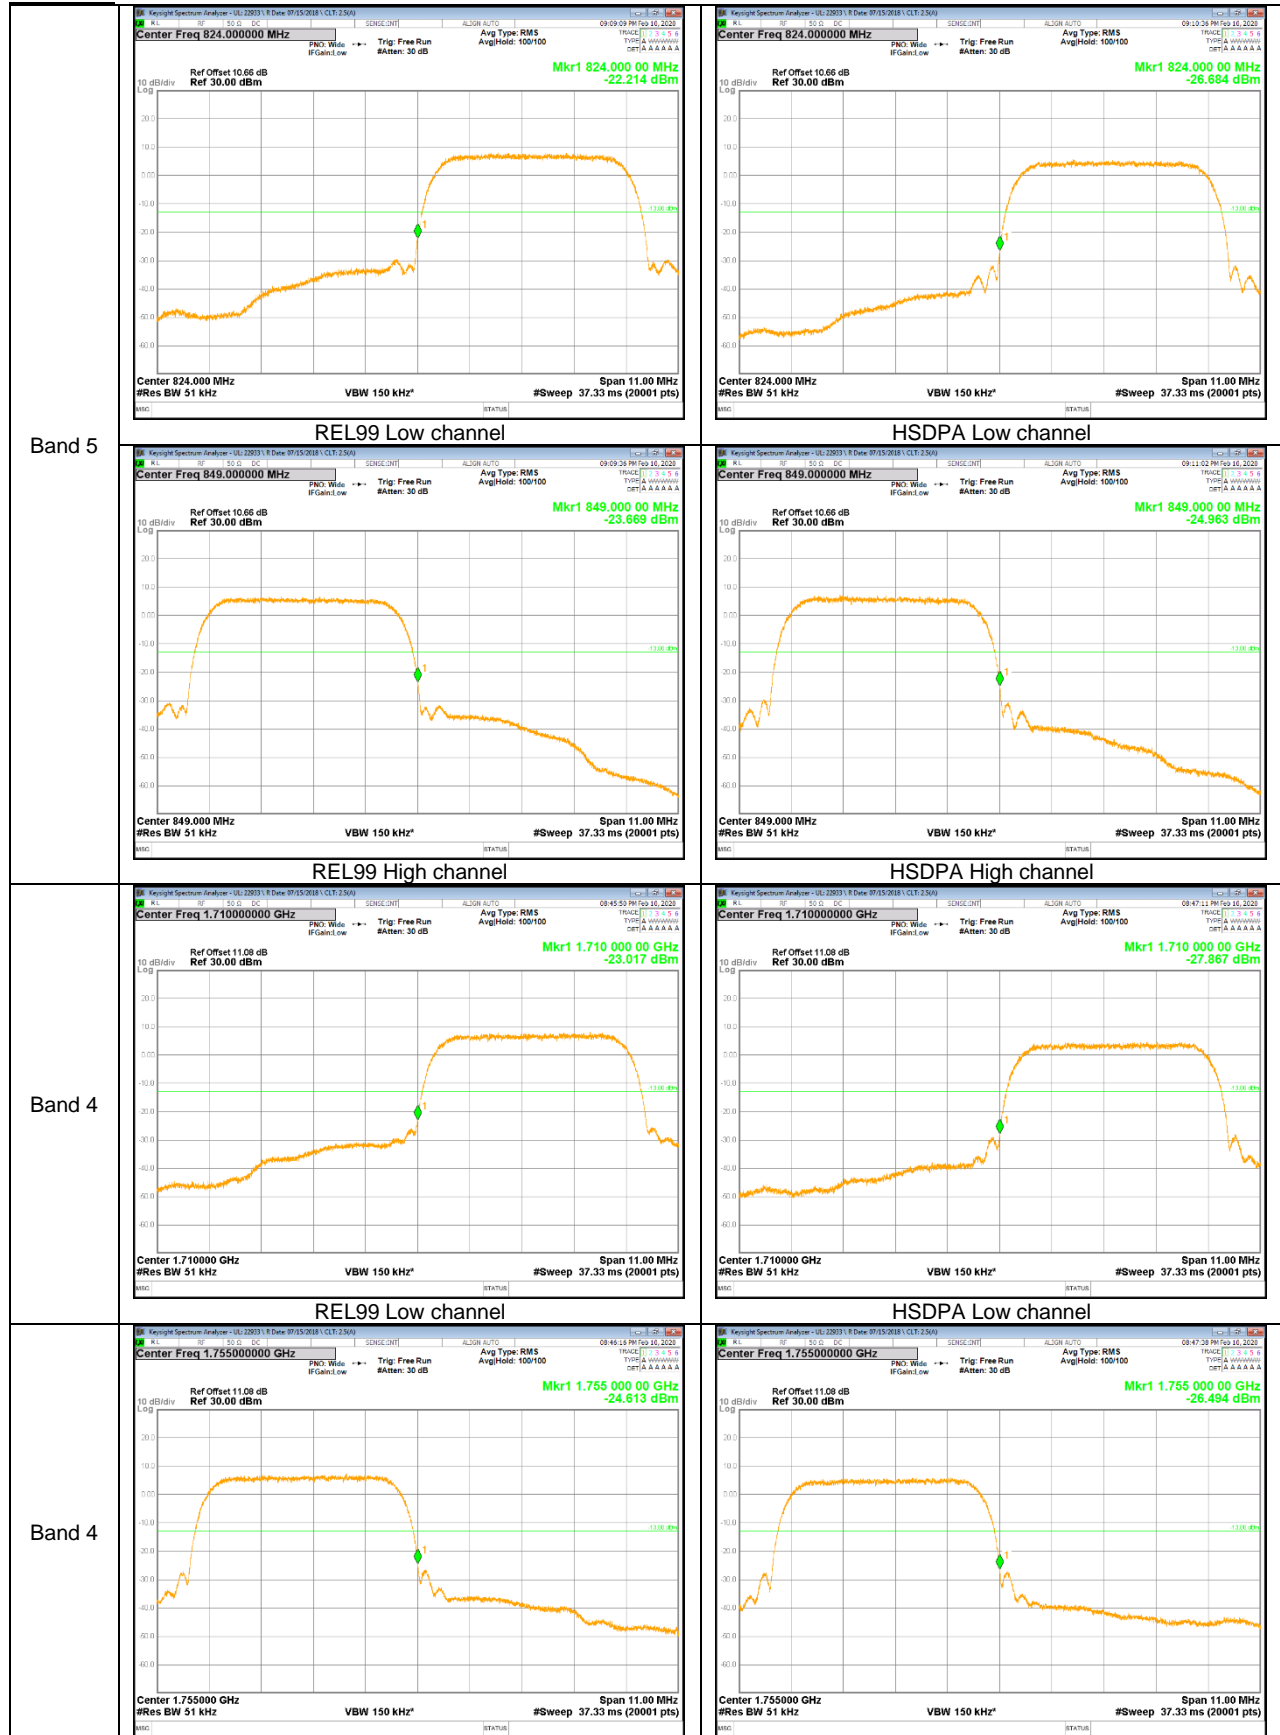

GSM

WCDMA

LTE Band 12

Band 12
10MHz

Band 12
3MHz

Band 12
 1.4MHz

LTE Band 13

Band 13
10MHz

Band 13
 10MHz

LTE Band 25

Band 25
20MHz

Band 25
5MHz