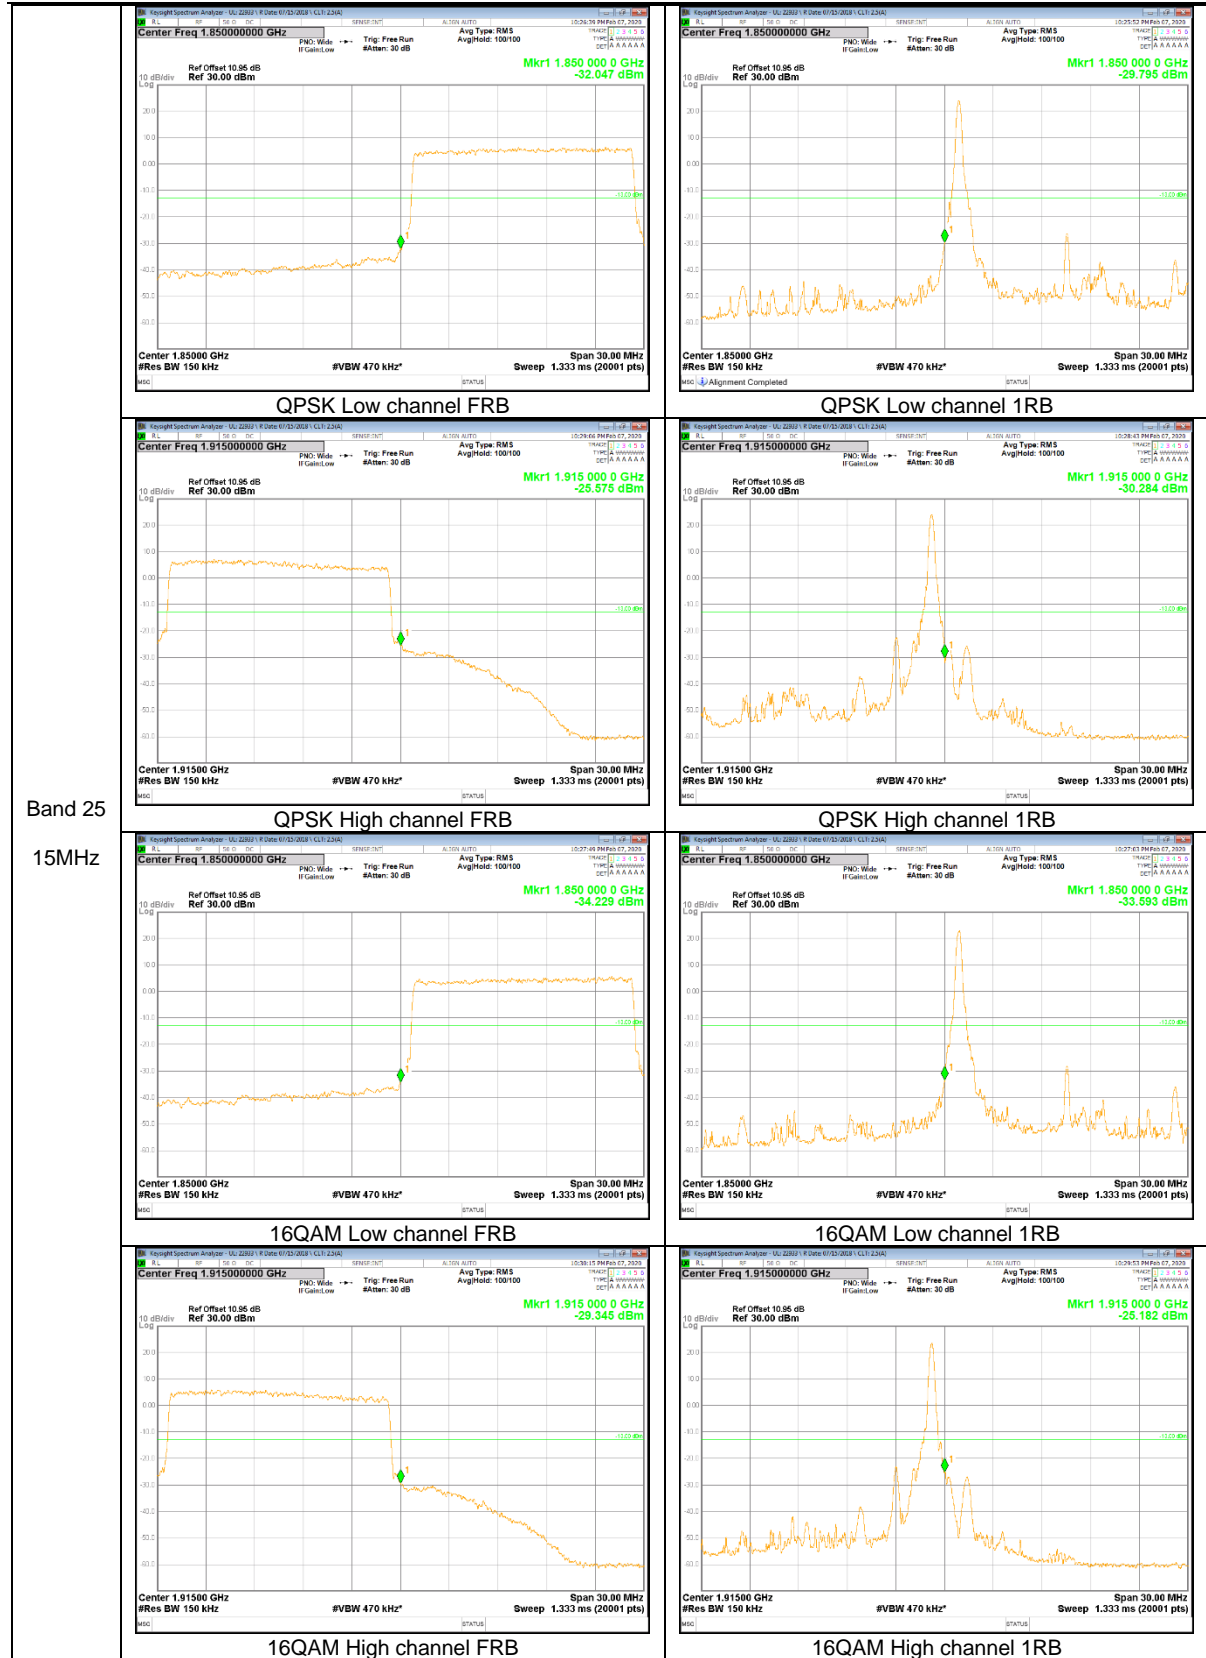

GSM

WCDMA

LTE Band 12

Band 12
10MHz

Band 12
3MHz

Band 12
 1.4MHz

LTE Band 13

Band 13
10MHz

Band 13
 10MHz

LTE Band 25

Band 25
20MHz

Band 25
5MHz