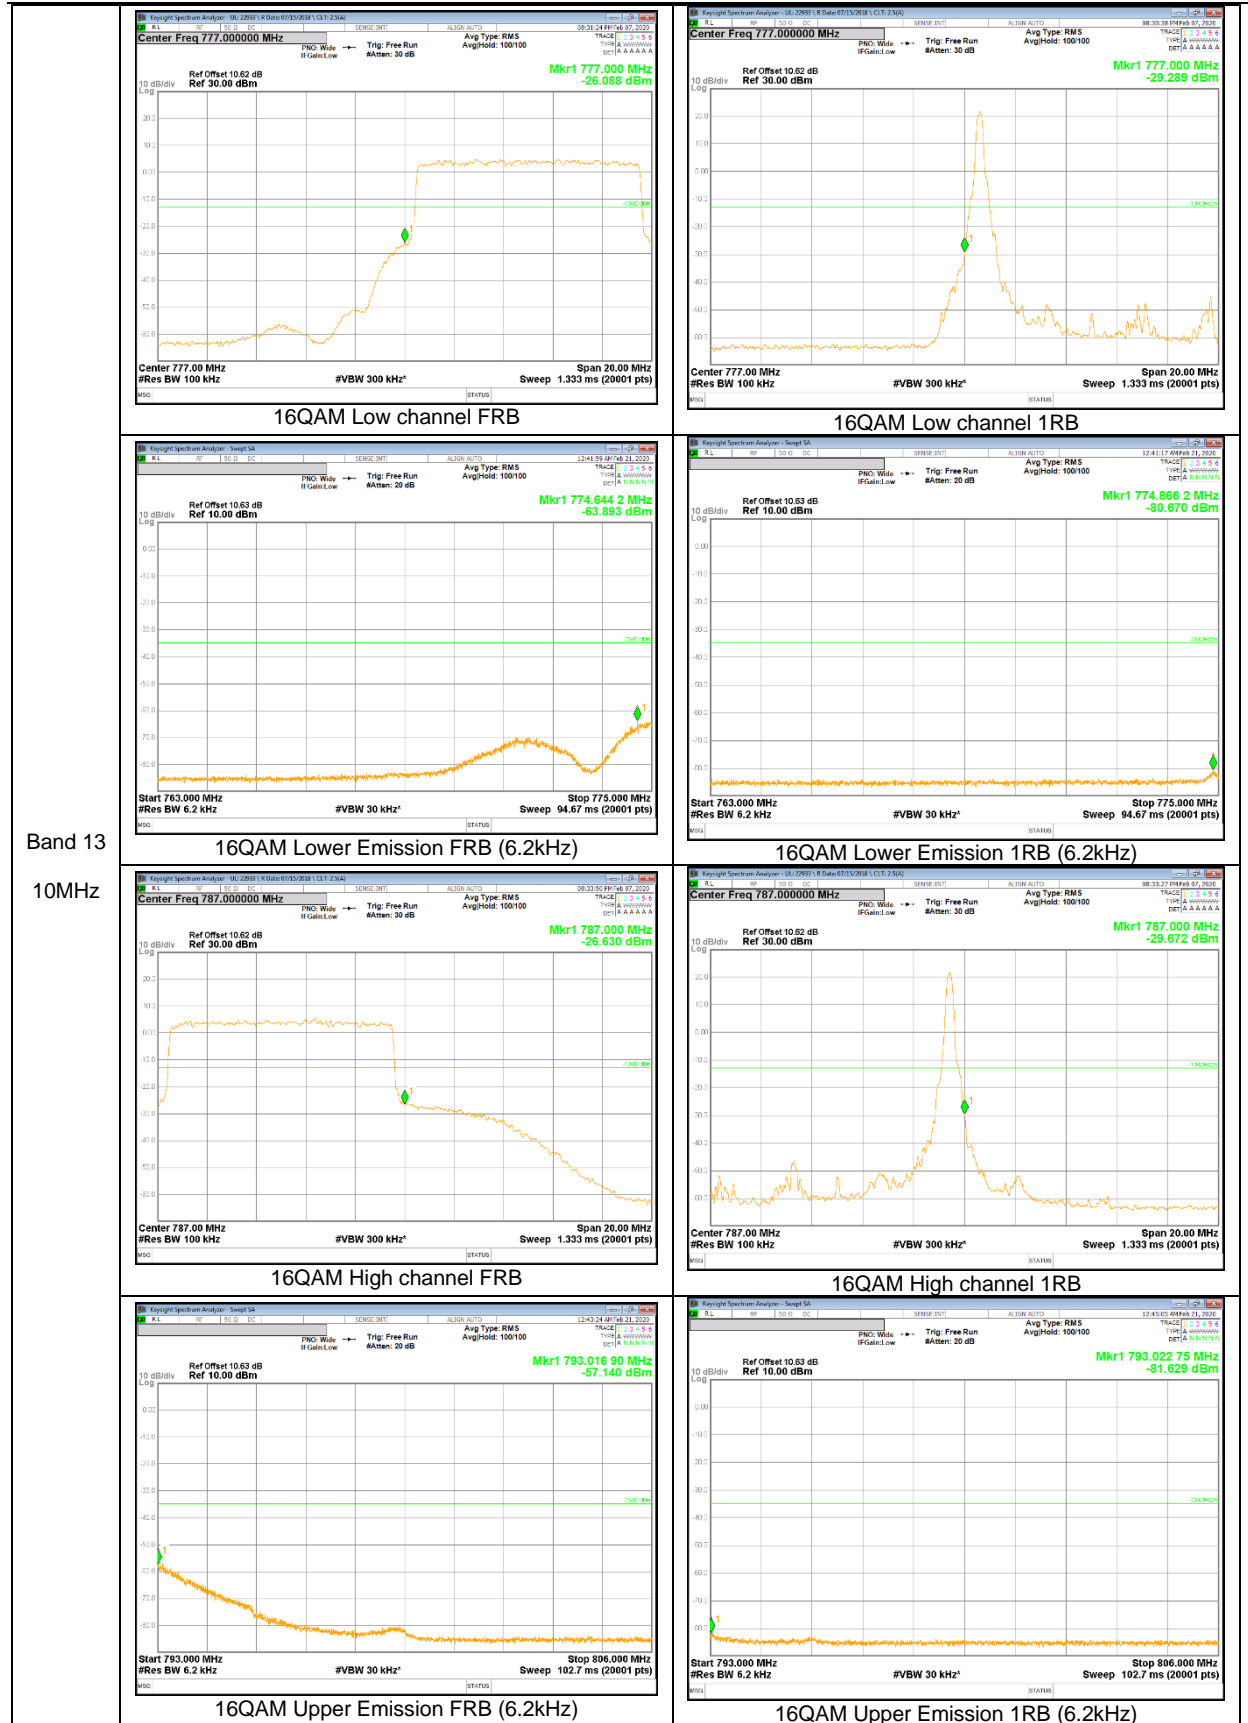

GSM

WCDMA

LTE Band 12

Band 12
10MHz

Band 12
3MHz

Band 12
 1.4MHz

LTE Band 13

Band 13
10MHz

Band 13
 10MHz

LTE Band 25

Band 25
20MHz

Band 25
5MHz