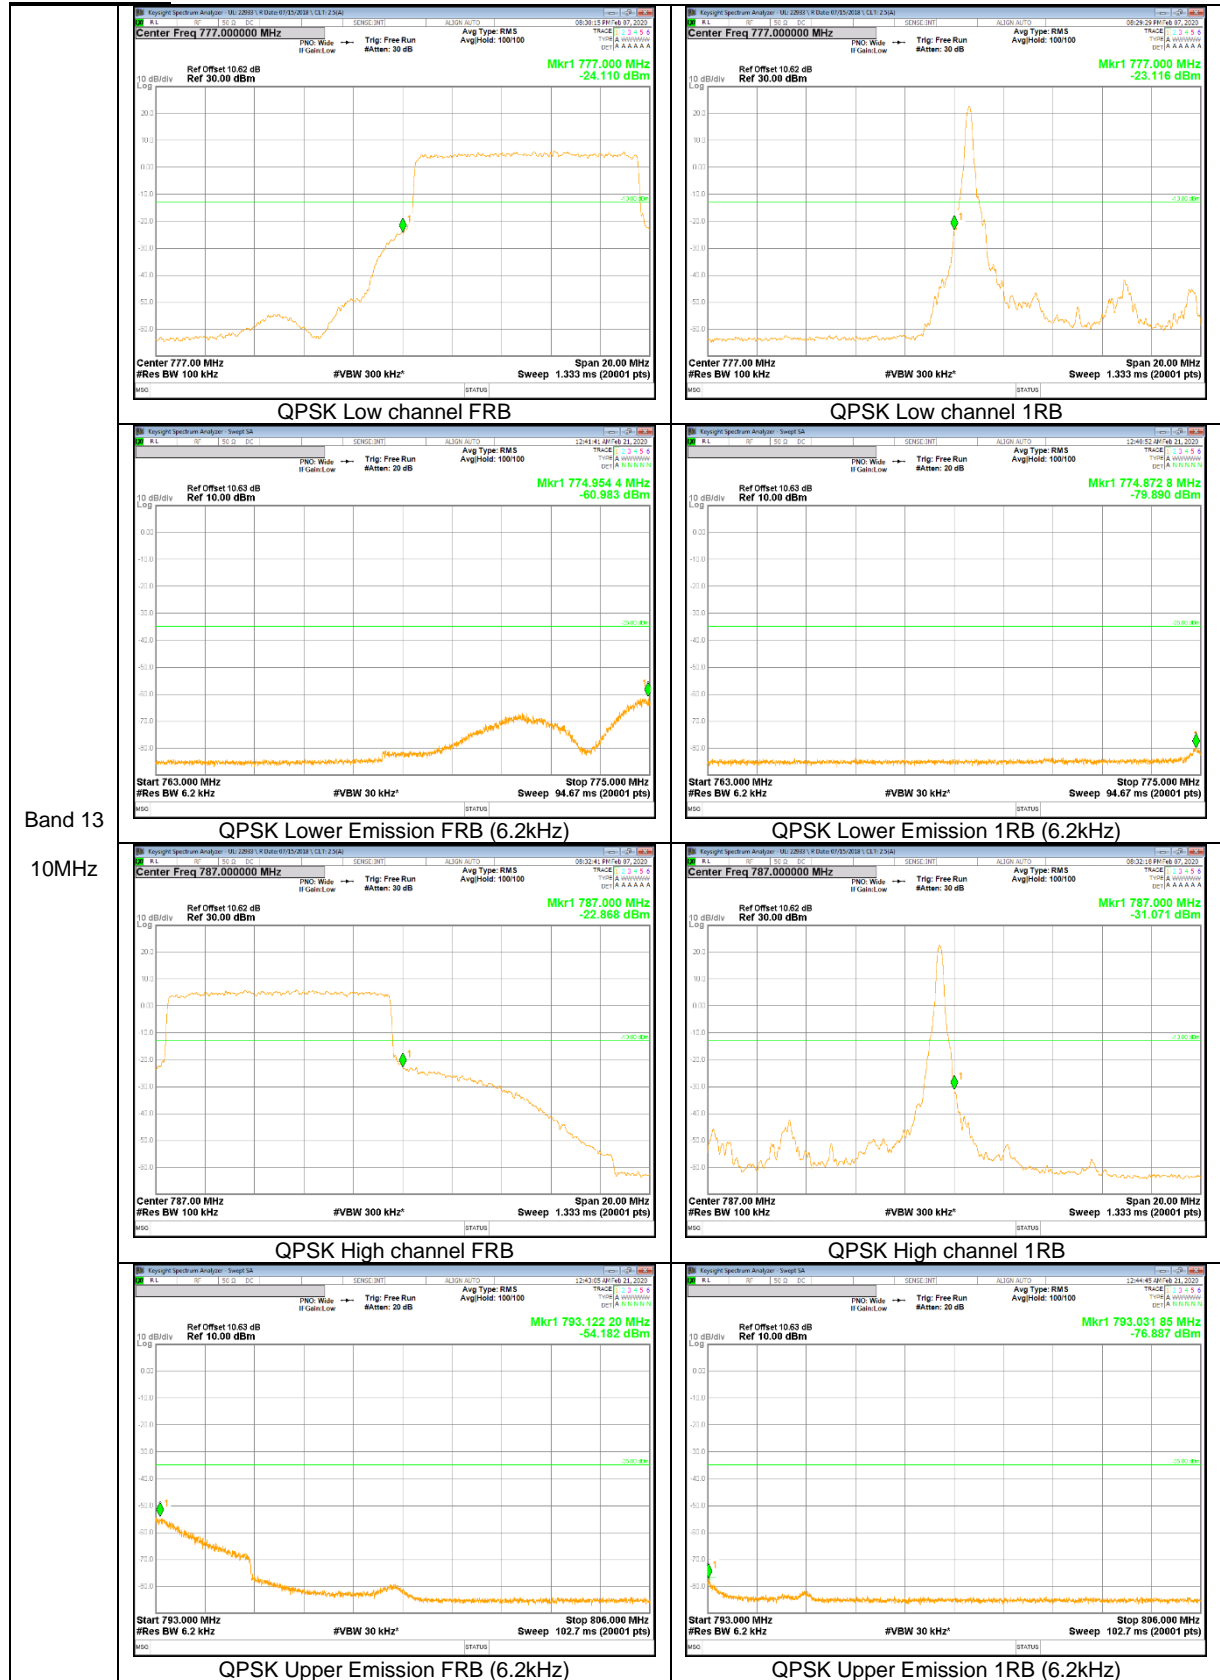

GSM

WCDMA

LTE Band 12

Band 12
10MHz

Band 12
3MHz

Band 12
 1.4MHz

LTE Band 13

Band 13
10MHz

Band 13
 10MHz

LTE Band 25

Band 25
20MHz

Band 25
5MHz