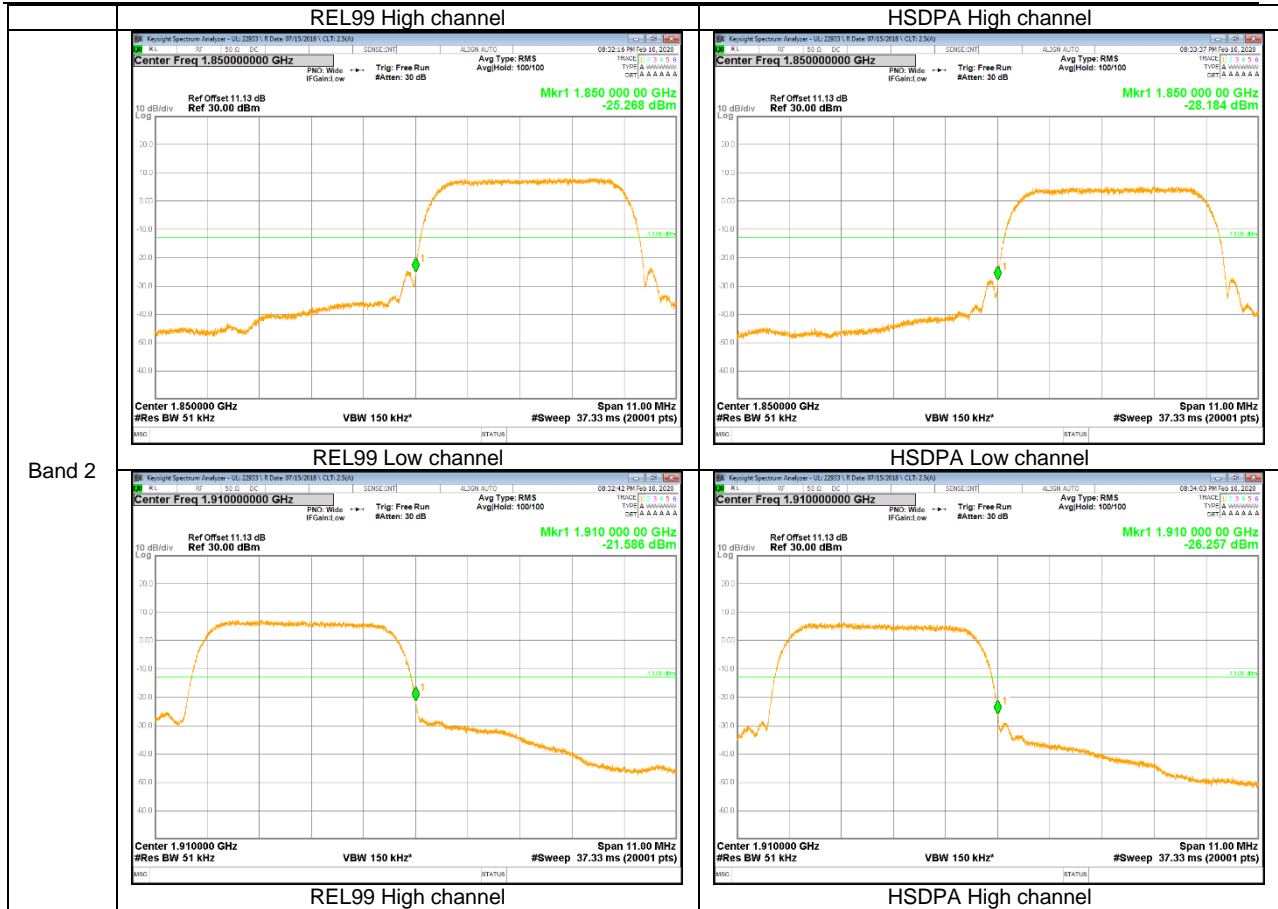

GSM

WCDMA

LTE Band 12

Band 12
10MHz

Band 12
3MHz

Band 12
 1.4MHz

LTE Band 13

Band 13
10MHz

Band 13
 10MHz

LTE Band 25

Band 25
20MHz

Band 25
5MHz