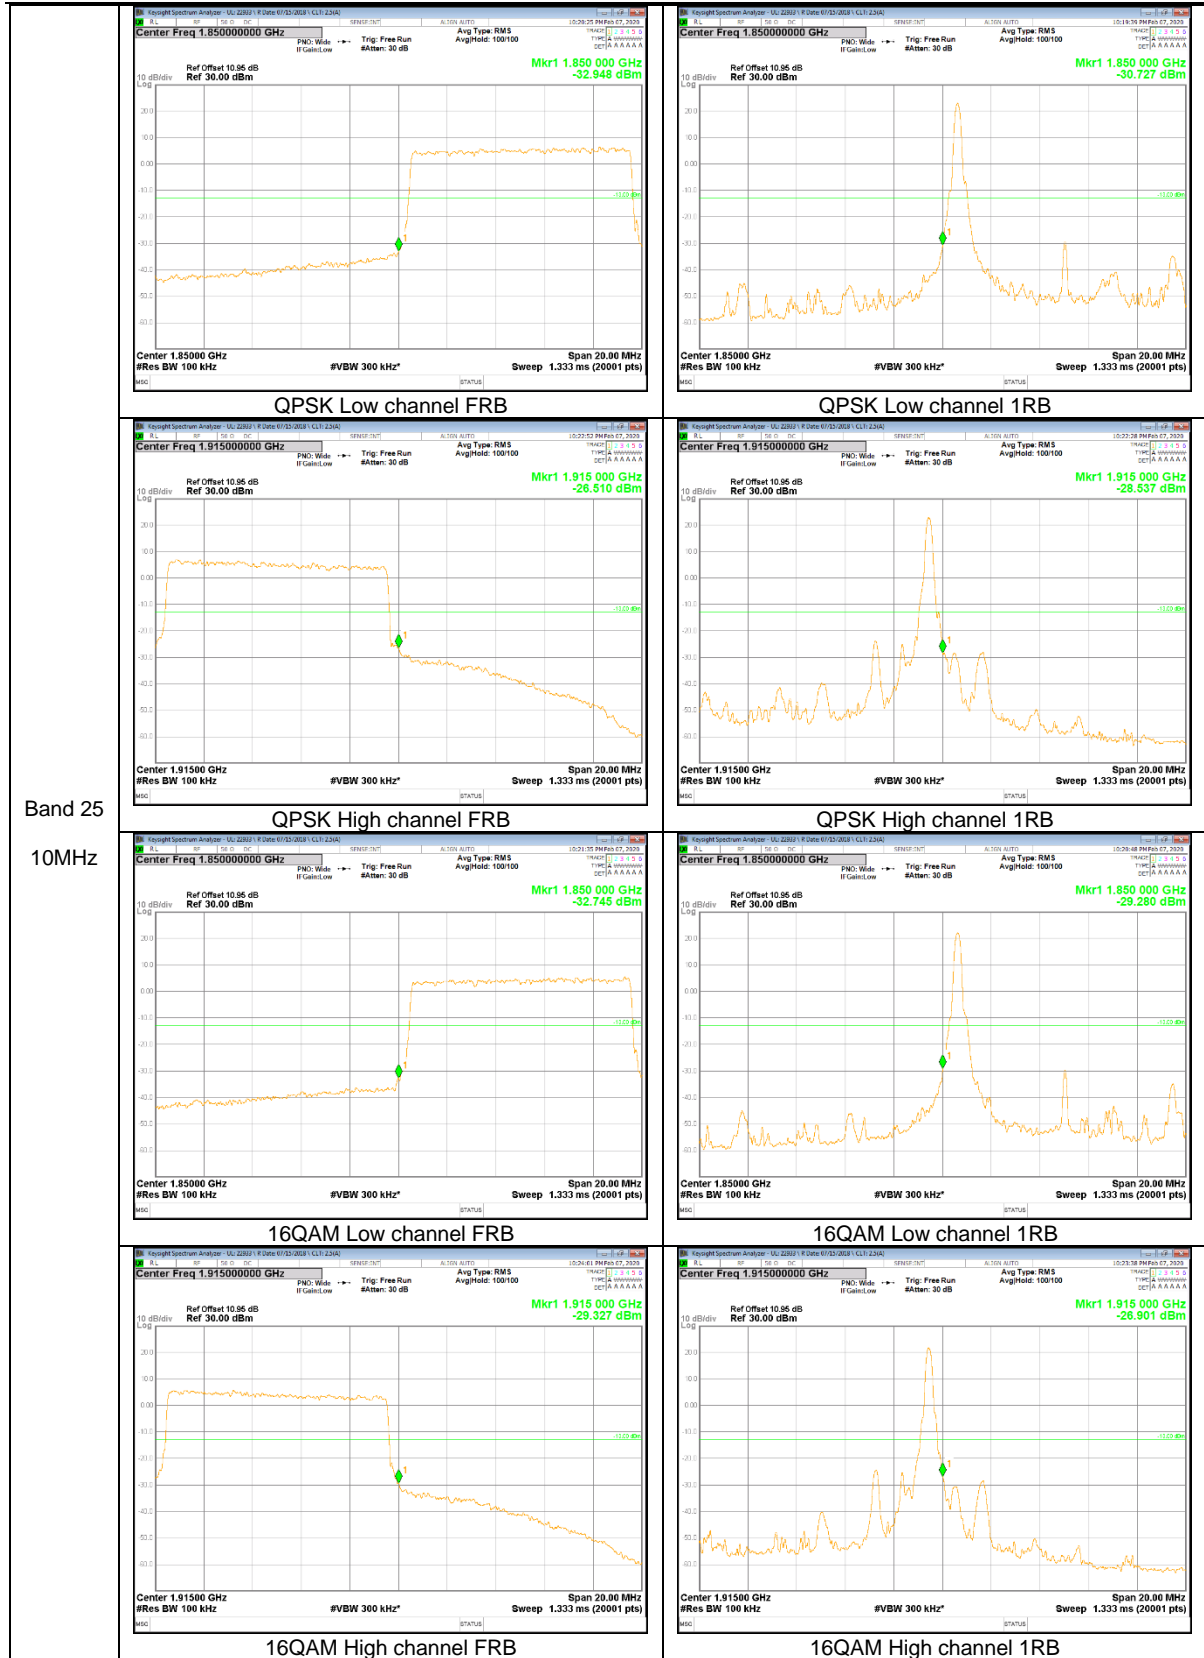

GSM

WCDMA

LTE Band 12

Band 12
10MHz

Band 12
3MHz

Band 12
 1.4MHz

LTE Band 13

Band 13
10MHz

Band 13
 10MHz

LTE Band 25

Band 25
20MHz

Band 25
5MHz