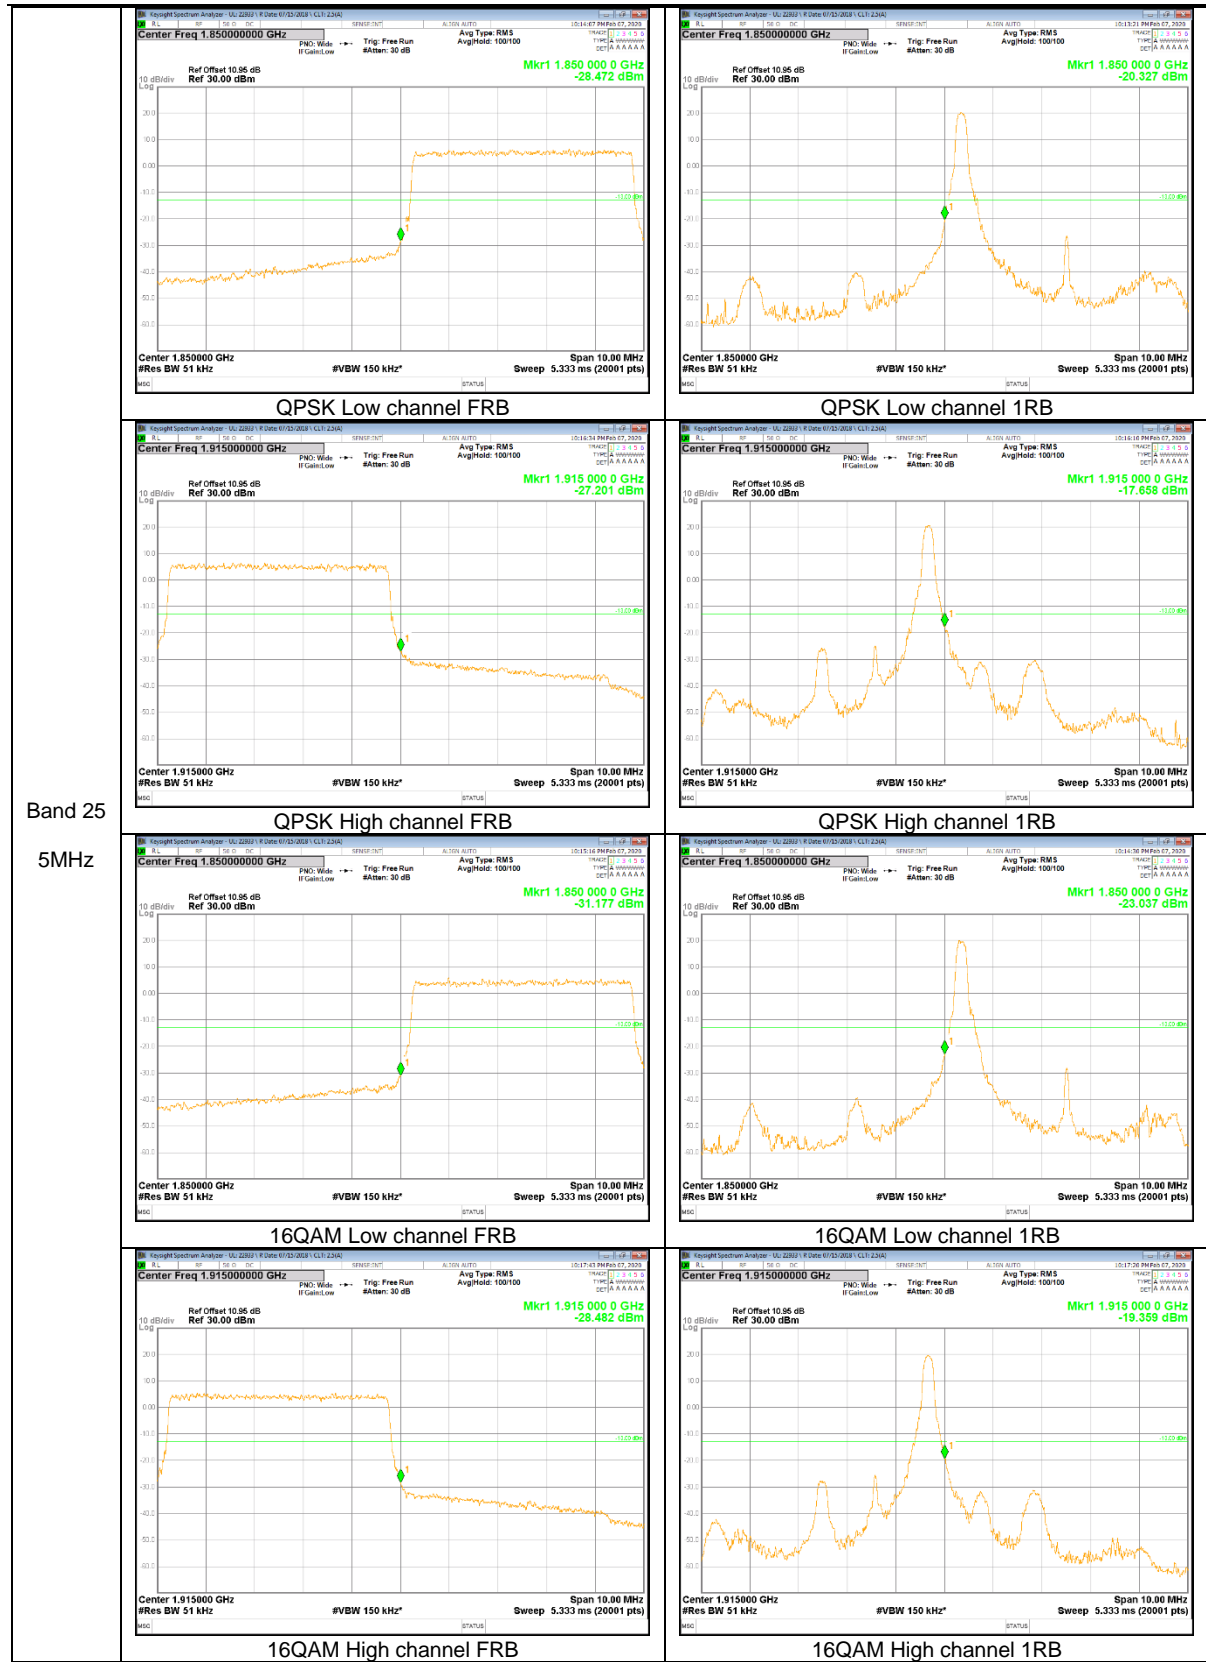

GSM

WCDMA

LTE Band 12

Band 12
10MHz

Band 12
3MHz

Band 12
 1.4MHz

LTE Band 13

Band 13
10MHz

Band 13
 10MHz

LTE Band 25

Band 25
20MHz

Band 25
5MHz