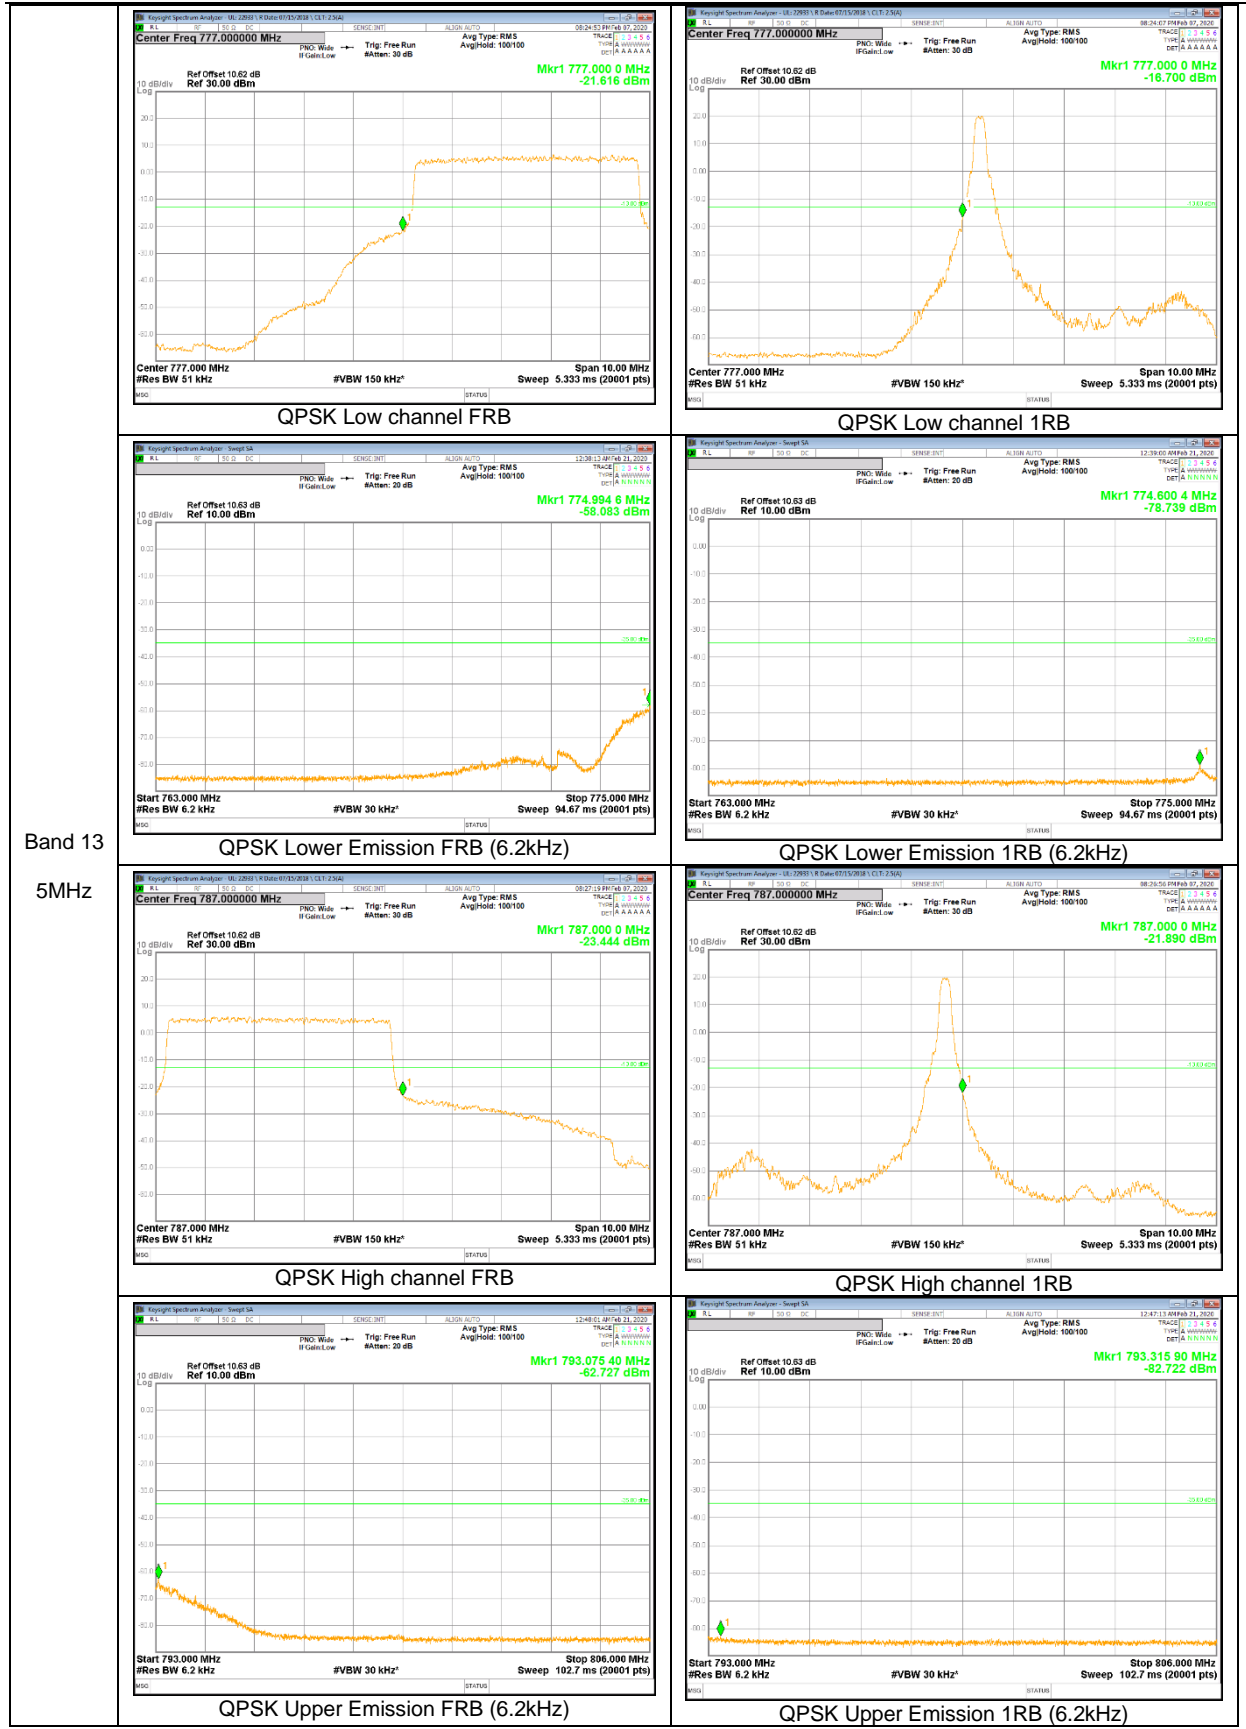

GSM

WCDMA

LTE Band 12

Band 12
10MHz

Band 12
3MHz

Band 12
 1.4MHz

LTE Band 13

Band 13
10MHz

Band 13
 10MHz

LTE Band 25

Band 25
20MHz

Band 25
5MHz