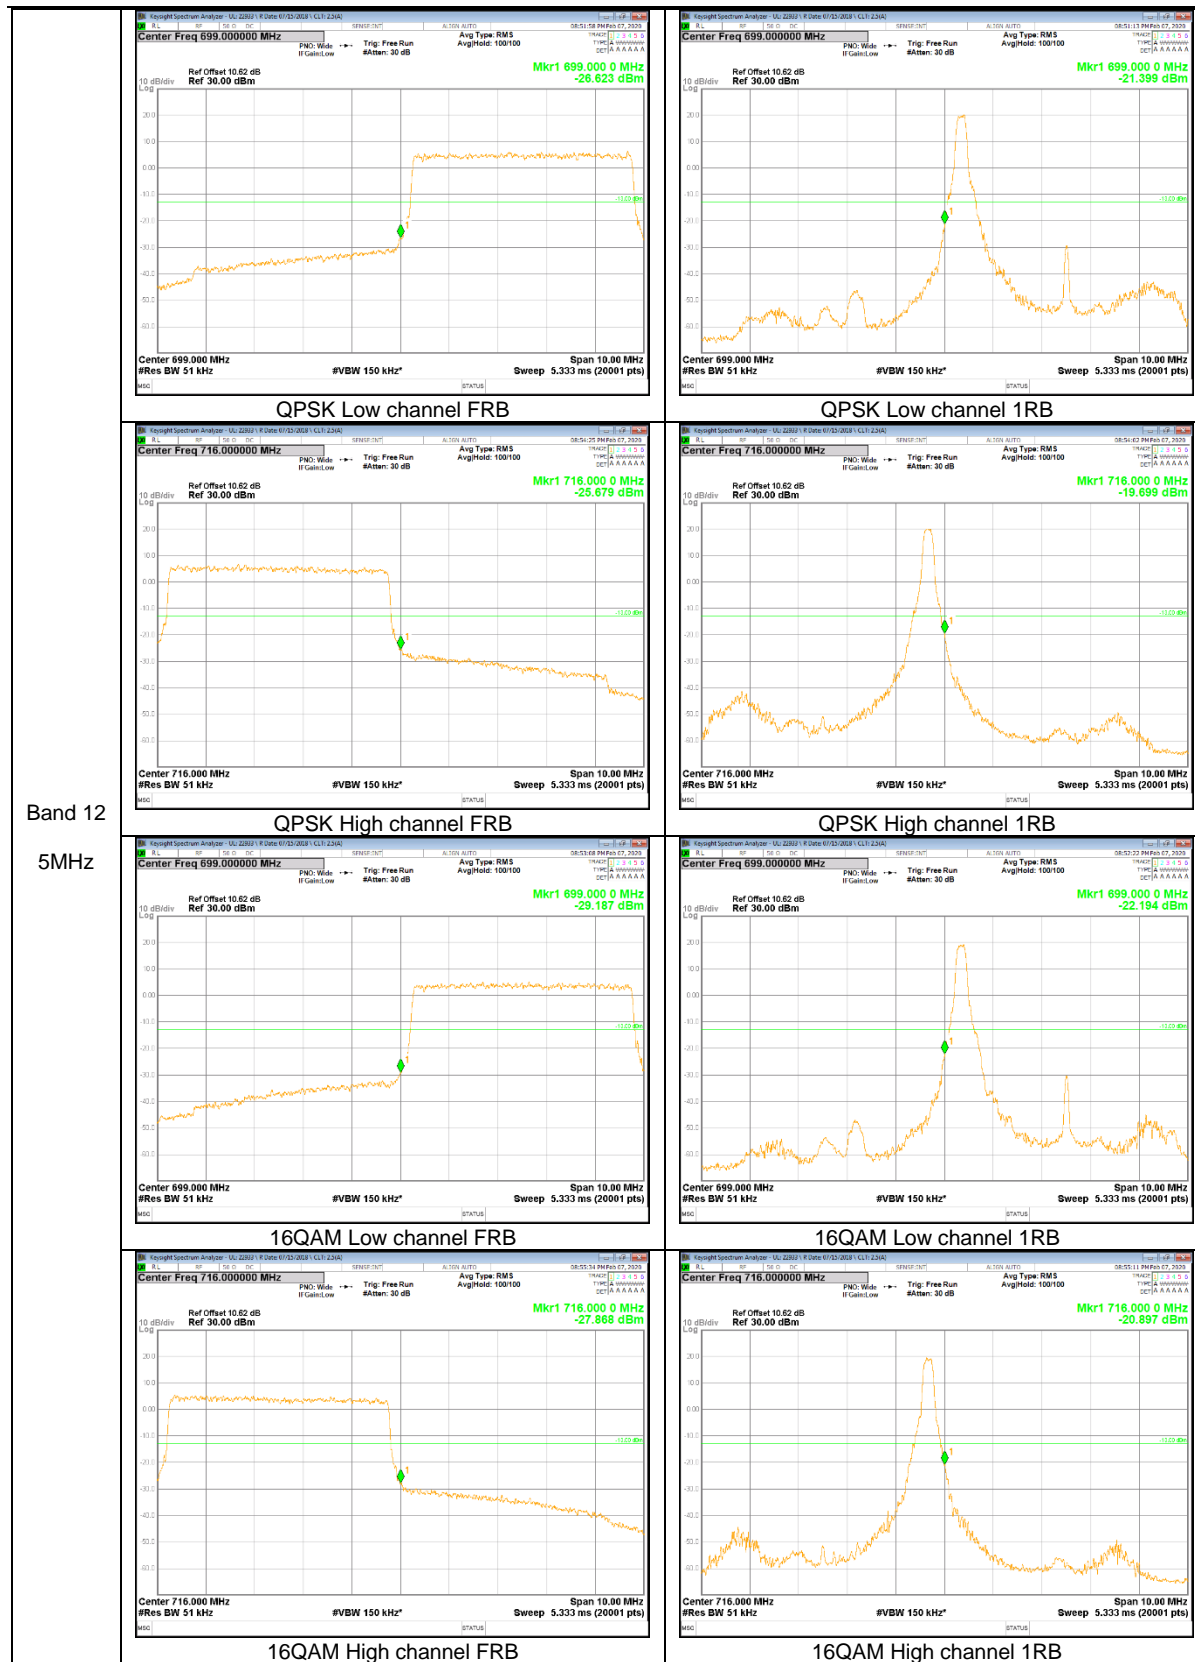

GSM

WCDMA

LTE Band 12

Band 12
10MHz

Band 12
3MHz

Band 12
 1.4MHz

LTE Band 13

Band 13
10MHz

Band 13
 10MHz

LTE Band 25

Band 25
20MHz

Band 25
5MHz