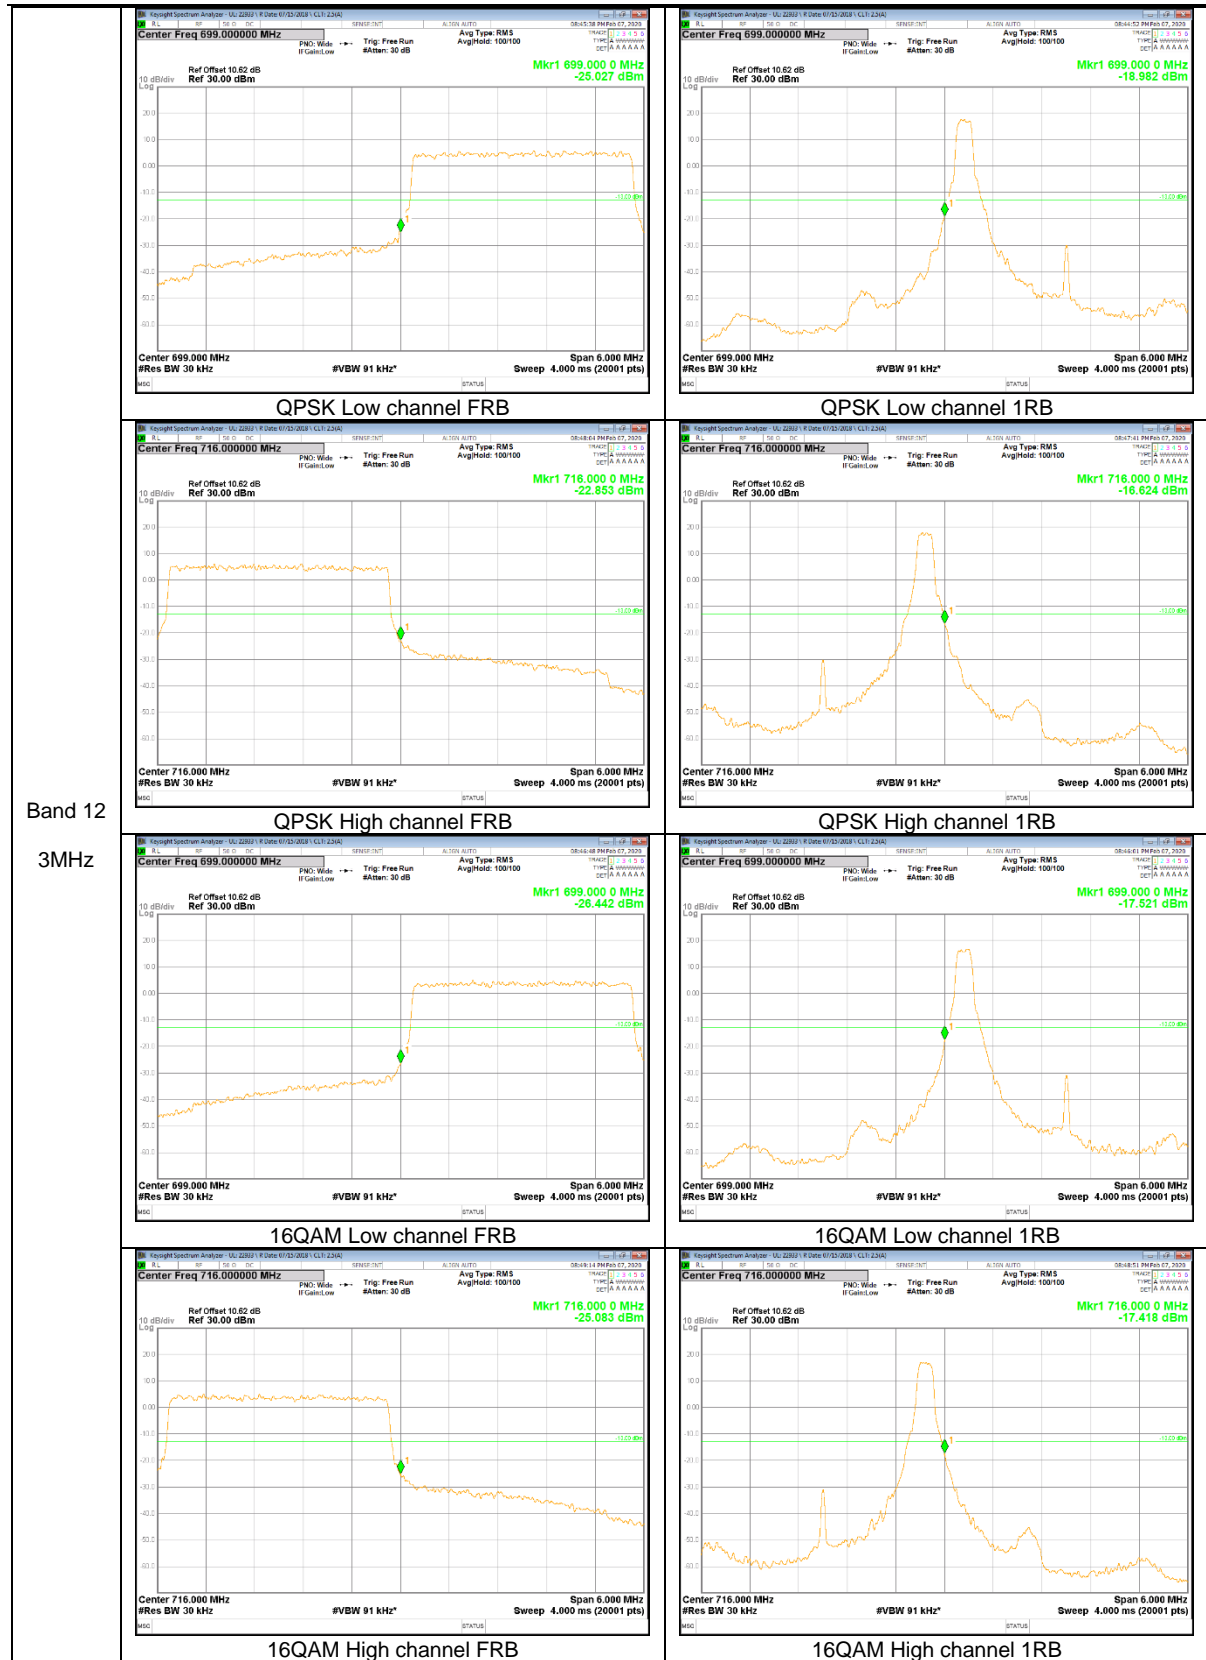

GSM

WCDMA

LTE Band 12

Band 12
10MHz

Band 12
3MHz

Band 12
 1.4MHz

LTE Band 13

Band 13
10MHz

Band 13
 10MHz

LTE Band 25

Band 25
20MHz

Band 25
5MHz