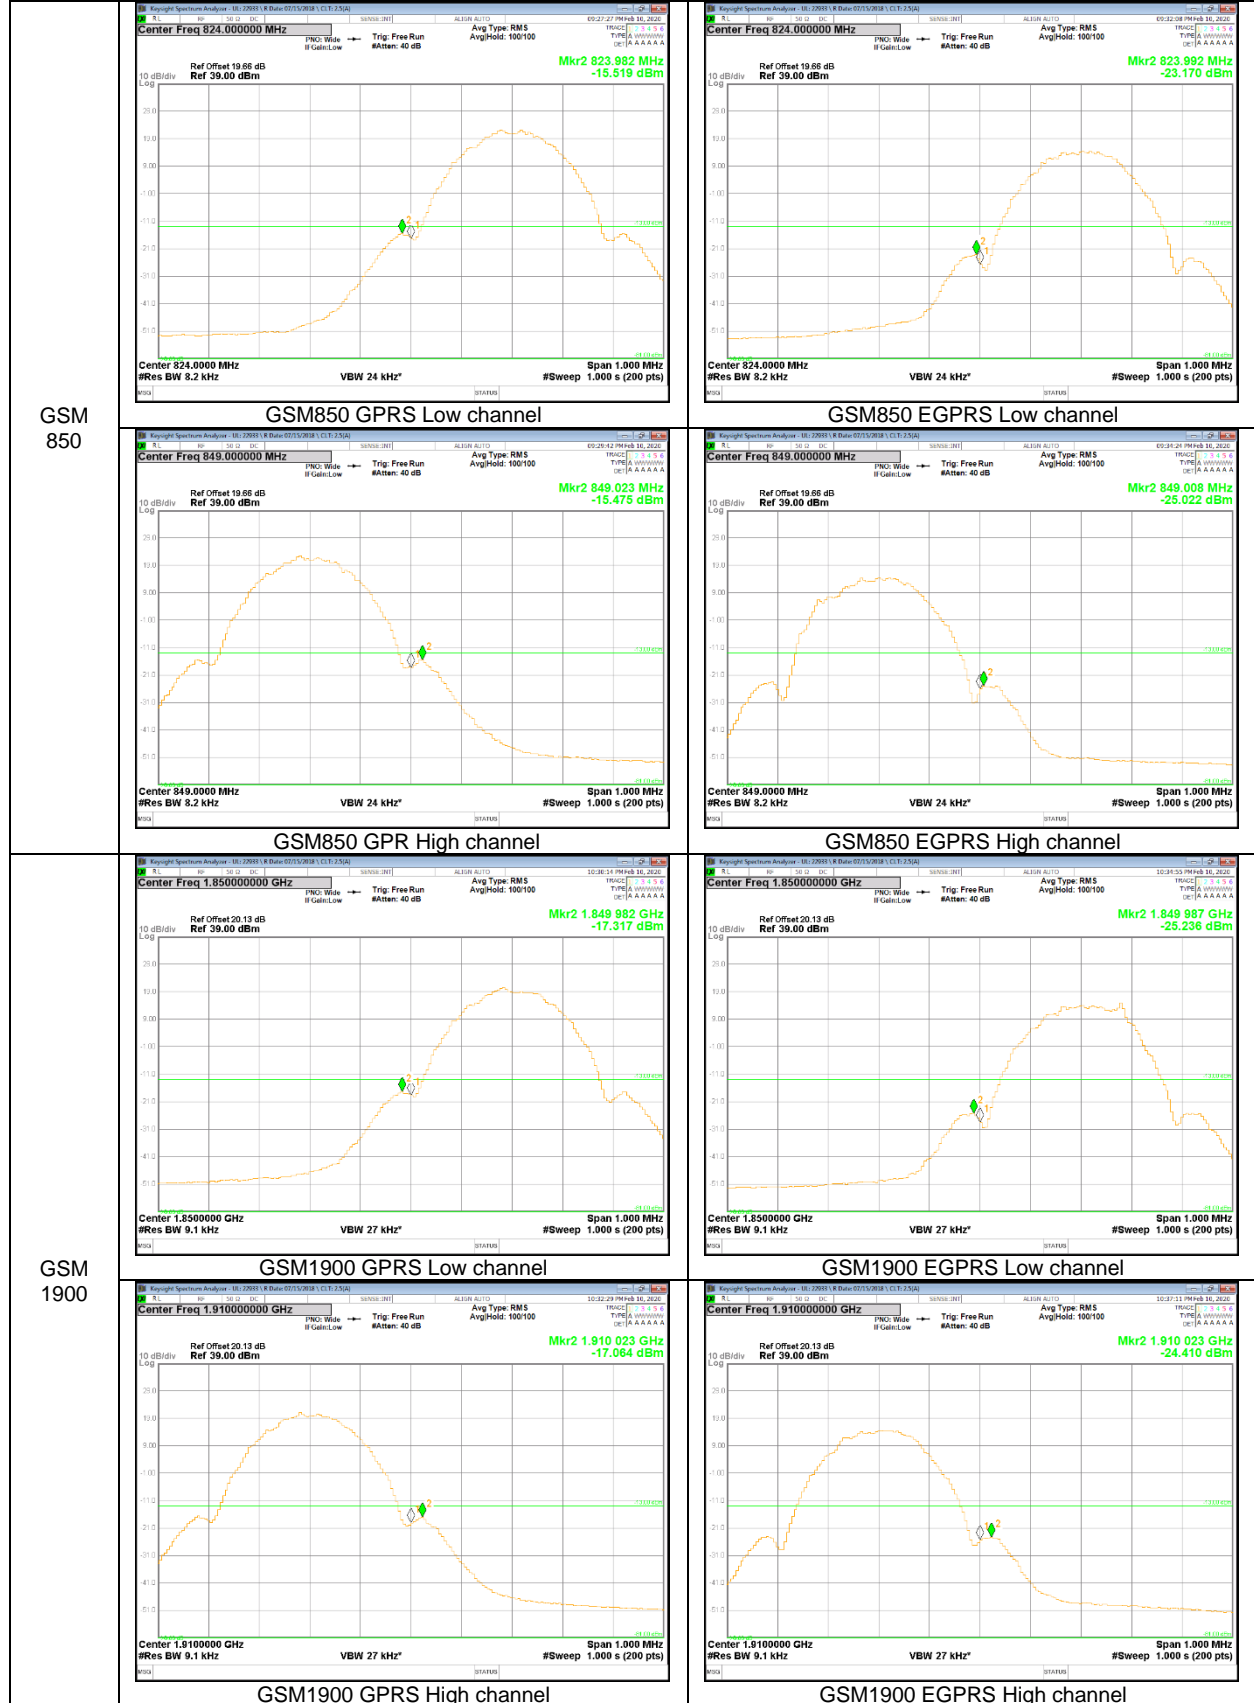

GSM

WCDMA

LTE Band 12

Band 12
10MHz

Band 12
3MHz

Band 12
 1.4MHz

LTE Band 13

Band 13
10MHz

Band 13
 10MHz

LTE Band 25

Band 25
20MHz

Band 25
5MHz