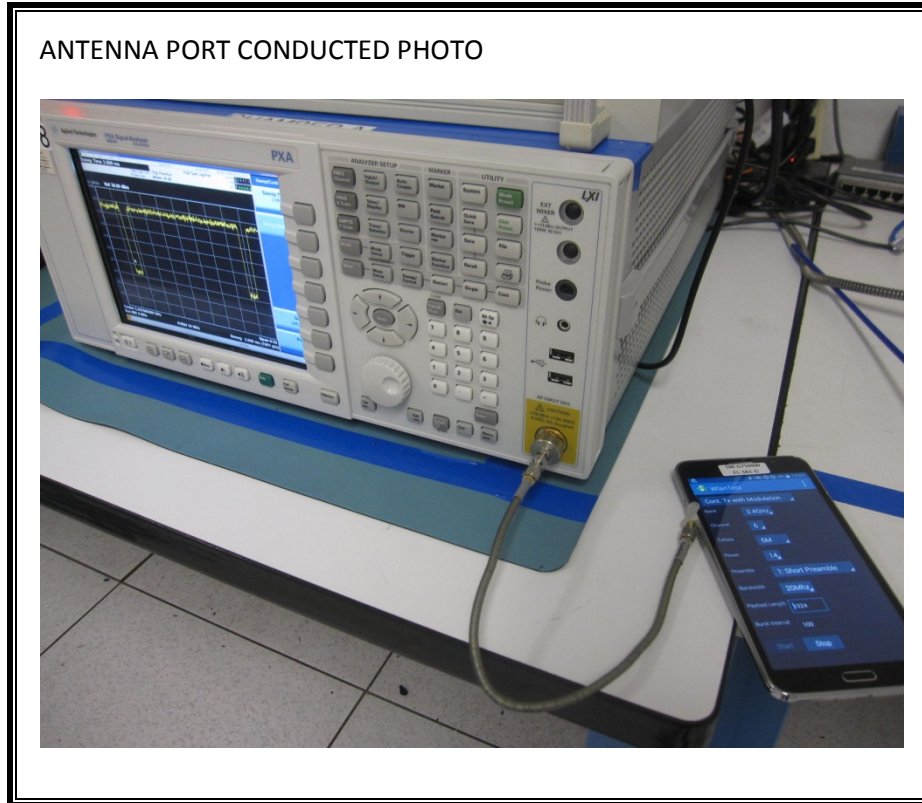

15. SETUP PHOTOS

ANTENNA PORT CONDUCTED RF MEASUREMENT SETUP

RADIATED RF MEASUREMENT SETUP (BELOW 1 GHz)

RADIATED FRONT PHOTO (BELOW 1 GHz)

RADIATED BACK PHOTO (BELOW 1 GHz)

RADIATED RF MEASUREMENT SETUP (ABOVE 1 GHz)

RADIATED FRONT PHOTO (ABOVE 1 GHz)

RADIATED BACK PHOTO (ABOVE 1 GHz)

RADIATED RF MEASUREMENT SETUP FOR PORTABLE CONFIGURATION

X-AXIS PHOTO

Y-AXIS PHOTO

Z-AXIS PHOTO

POWERLINE CONDUCTED EMISSIONS MEASUREMENT SETUP