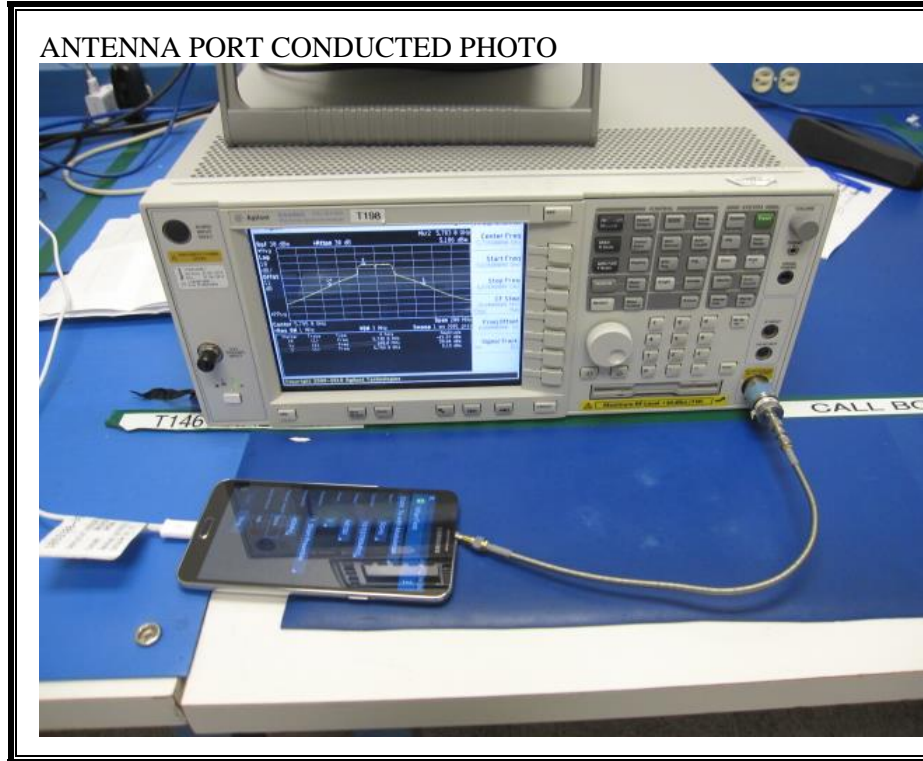

9. SETUP PHOTOS

ANTENNA PORT CONDUCTED RF MEASUREMENT SETUP

RADIATED FRONT PHOTO (BELOW 1 GHz)

RADIATED RF MEASUREMENT SETUP (ABOVE 1 GHz)

RADIATED RF MEASUREMENT SETUP FOR PORTABLE CONFIGURATION

POWERLINE CONDUCTED EMISSIONS MEASUREMENT SETUP

LINE CONDUCTED FRONT PHOTO

LINE CONDUCTED BACK PHOTO

END OF REPORT