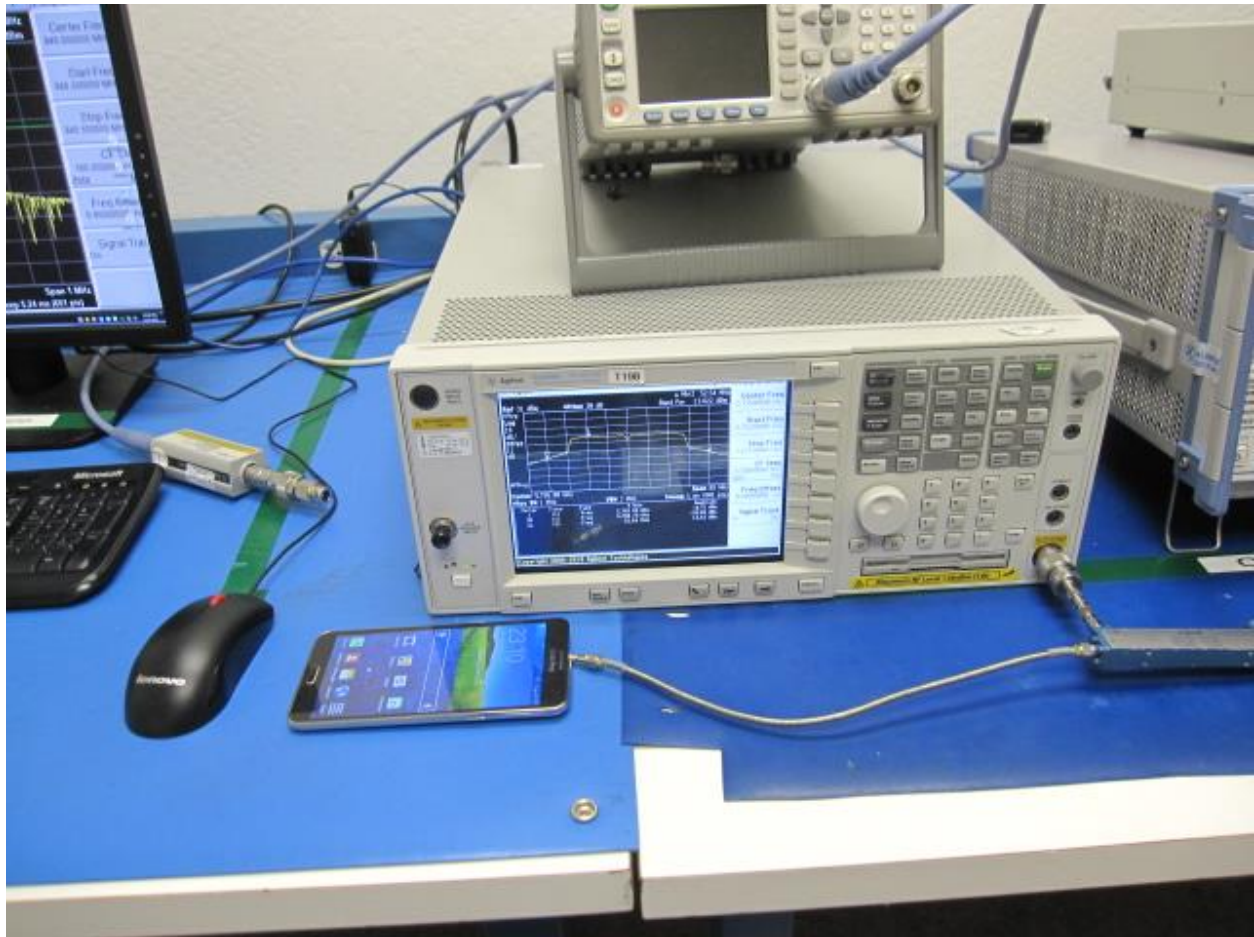

12. SETUP PHOTOS

ANTENNA PORT CONDUCTED RF MEASUREMENT SETUP

RADIATED RF MEASUREMENT SETUP FOR PORTABLE CONFIGURATION

ENVIRONMENTAL CHAMBER PHOTO

END OF REPORT