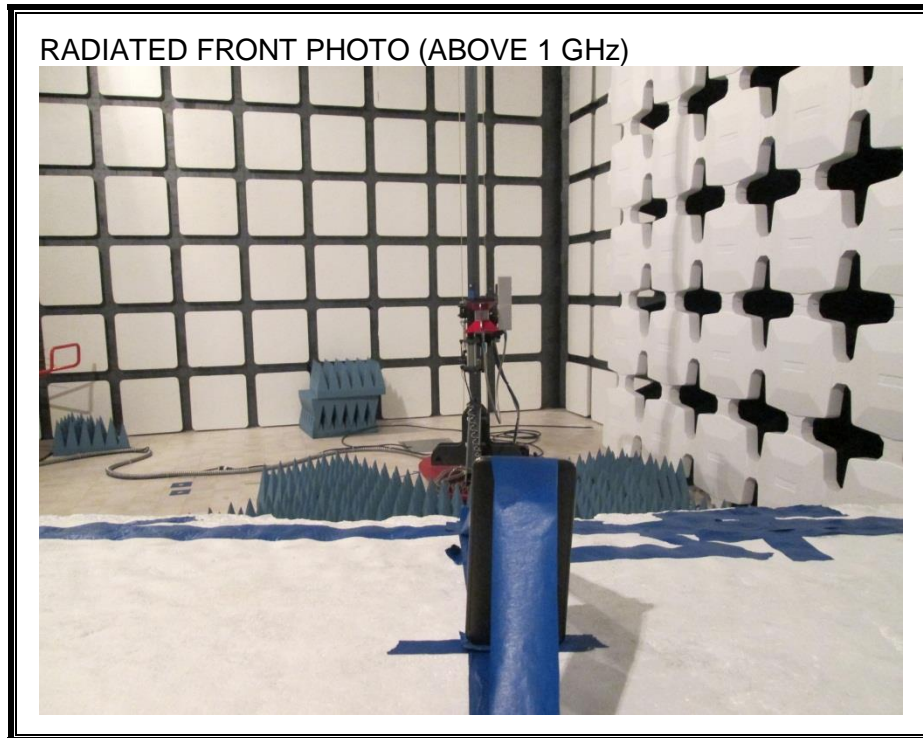

ANTENNA PORT CONDUCTED RF MEASUREMENT SETUP

RADIATED RF MEASUREMENT SETUP (BELOW 1 GHz)

RADIATED RF MEASUREMENT SETUP (ABOVE 1 GHz)

RADIATED RF MEASUREMENT SETUP FOR PORTABLE CONFIGURATION

X-AXIS FRONT PHOTO

Y-AXIS FRONT PHOTO

POWERLINE CONDUCTED EMISSIONS MEASUREMENT SETUP

END OF REPORT