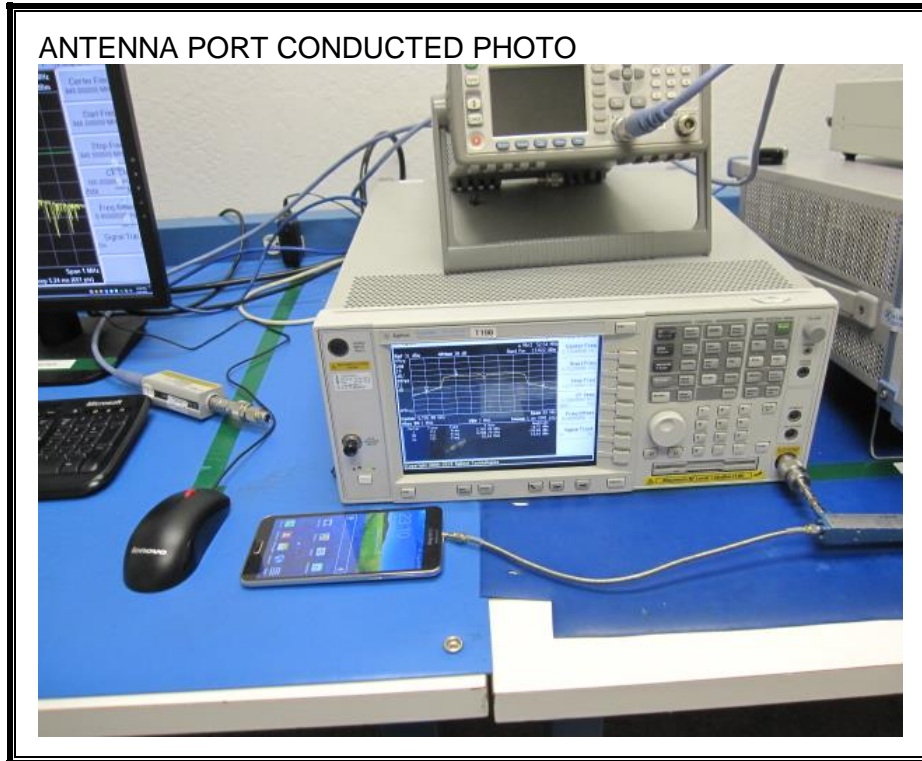

ANTENNA PORT CONDUCTED RF MEASUREMENT SETUP

RADIATED RF MEASUREMENT SETUP (BELOW 1 GHz)

RADIATED RF MEASUREMENT SETUP (ABOVE 1 GHz)

RADIATED RF MEASUREMENT SETUP FOR PORTABLE CONFIGURATION

X-AXIS FRONT PHOTO

Y-AXIS FRONT PHOTO

POWERLINE CONDUCTED EMISSIONS MEASUREMENT SETUP

END OF REPORT