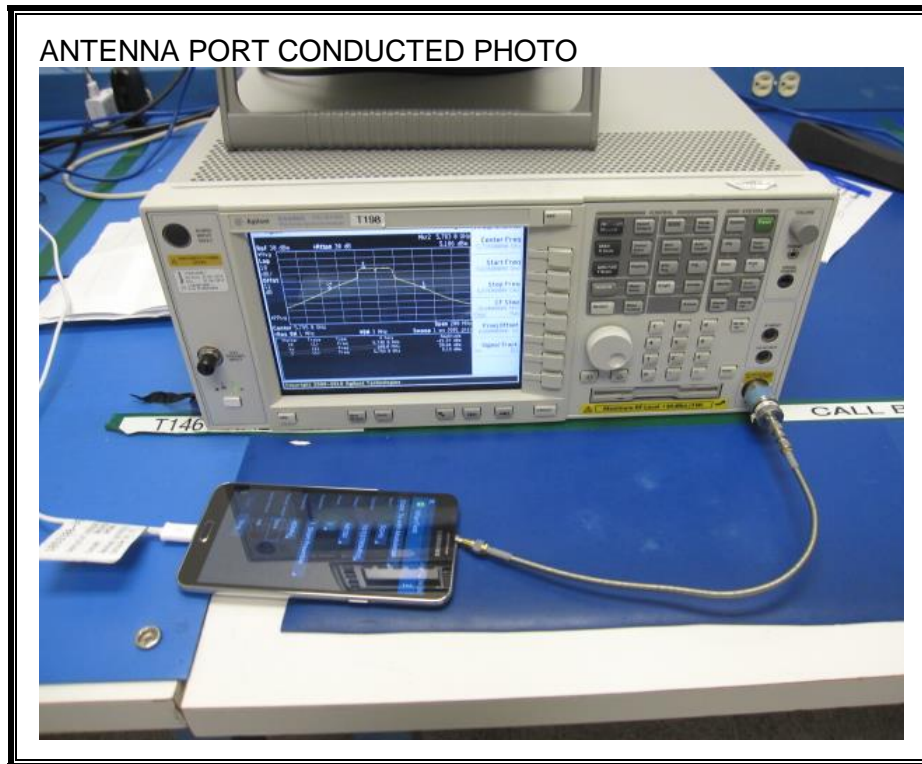

11. SETUP PHOTOS

ANTENNA PORT CONDUCTED RF MEASUREMENT SETUP

RADIATED FRONT PHOTO (BELOW 1 GHz)

RADIATED RF MEASUREMENT SETUP (ABOVE 1 GHz)

RADIATED FRONT PHOTO (ABOVE 1 GHz)

RADIATED RF MEASUREMENT SETUP FOR PORTABLE CONFIGURATION

X-AXIS FRONT PHOTO

Y-AXIS FRONT PHOTO

POWERLINE CONDUCTED EMISSIONS MEASUREMENT SETUP

END OF REPORT