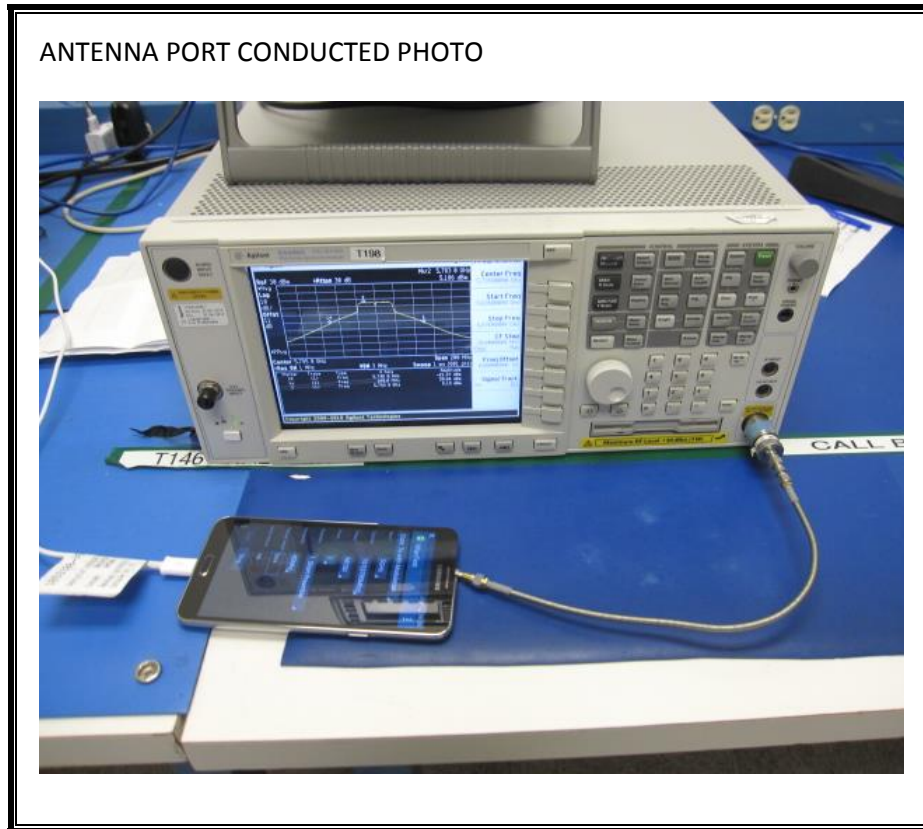

12. SETUP PHOTOS

ANTENNA PORT CONDUCTED RF MEASUREMENT SETUP

RADIATED RF MEASUREMENT SETUP (BELOW 1 GHz)

RADIATED FRONT PHOTO (BELOW 1 GHz)

RADIATED RF MEASUREMENT SETUP (ABOVE 1 GHz)

RADIATED FRONT PHOTO (ABOVE 1 GHz)

RADIATED RF MEASUREMENT SETUP FOR PORTABLE CONFIGURATION

X-AXIS FRONT PHOTO

Y-AXIS FRONT PHOTO

Z-AXIS FRONT PHOTO

POWERLINE CONDUCTED EMISSIONS MEASUREMENT SETUP

LINE CONDUCTED BACK PHOTO

END OF REPORT