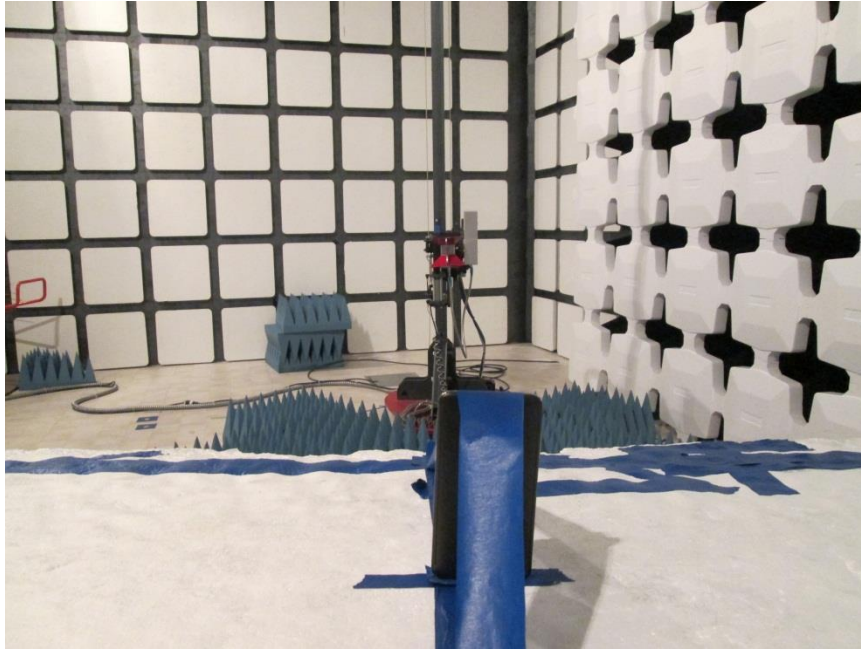

12. SETUP PHOTOS

ANTENNA PORT CONDUCTED RF MEASUREMENT SETUP

RADIATED RF MEASUREMENT SETUP (BELOW 1 GHz)

RADIATED FRONT PHOTO (BELOW 1 GHz)

RADIATED RF MEASUREMENT SETUP (ABOVE 1 GHz)

RADIATED FRONT PHOTO (ABOVE 1 GHz)

RADIATED RF MEASUREMENT SETUP FOR PORTABLE CONFIGURATION

X-AXIS FRONT PHOTO

Y-AXIS FRONT PHOTO

Z-AXIS FRONT PHOTO

POWERLINE CONDUCTED EMISSIONS MEASUREMENT SETUP

LINE CONDUCTED BACK PHOTO

END OF REPORT