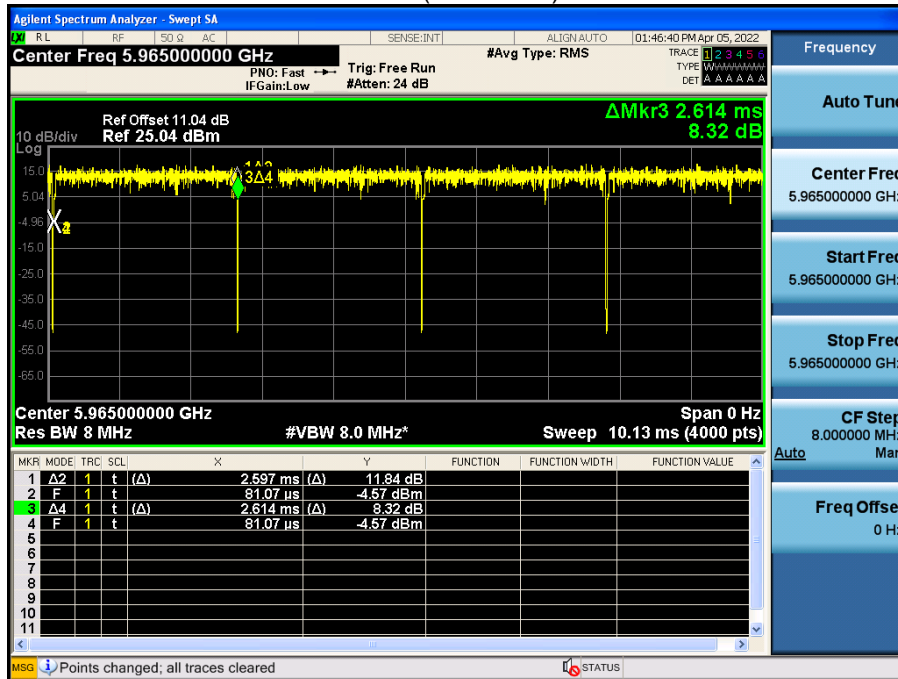

**Note:**

In order to simplify the report, attached plots were only the most lowest datarate.

### 1. Duty Cycle

**Note:**

In order to simplify the report, attached plots were only the most lowest datarate .

802.11ax HE 20 Ch.1(5955 MHz) 26Tones MCS0

802.11ax HE Ch.1(5955 MHz) SU MCS0

802.11ax HE 40 Ch.3(5965 MHz) 26Tones MCS0