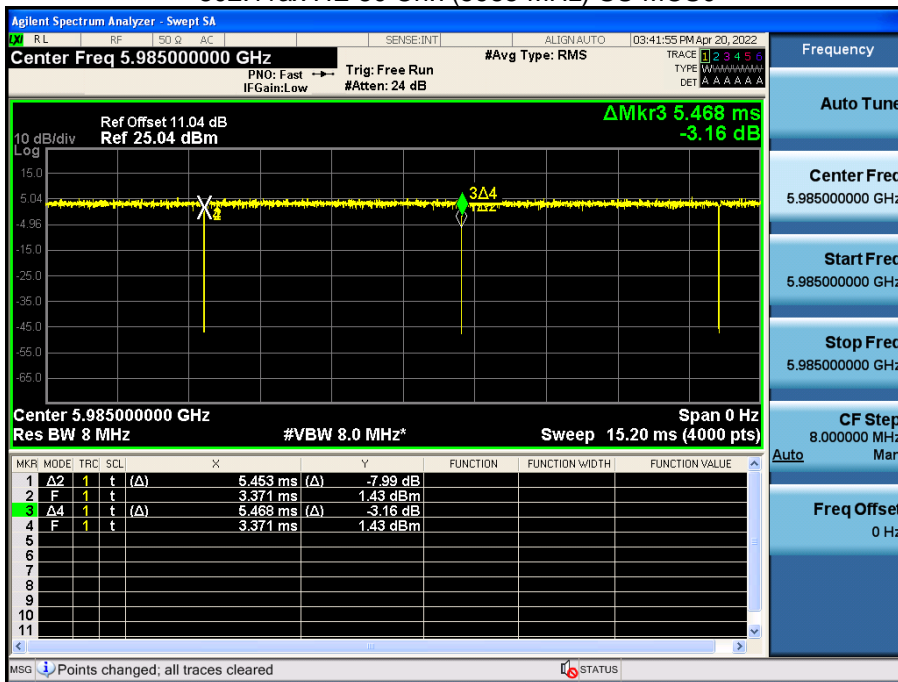

**Note:**

In order to simplify the report, attached plots were only the most lowest datarate.

### 1. Duty Cycle

**Note:**

In order to simplify the report, attached plots were only the most lowest datarate .

802.11ax HE 20 Ch.1(5955 MHz) 26Tones MCS0

802.11ax HE Ch.1(5955 MHz) SU MCS0

802.11ax HE 40 Ch.3(5965 MHz) 26Tones MCS0

802.11ax HE 40 Ch.3(5965 MHz) SU MCS0

802.11ax HE 80 Ch.7(5985 MHz) 26Tones MCS0

802.11ax HE 80 Ch.7(5985 MHz) SU MCS0

802.11ax HE 160 Ch.15(6025 MHz) 26Tones MCS0

802.11ax HE 160 Ch.15(6025 MHz) SU MCS0

802.11a Ch.1(5955 MHz) 6 Mbps