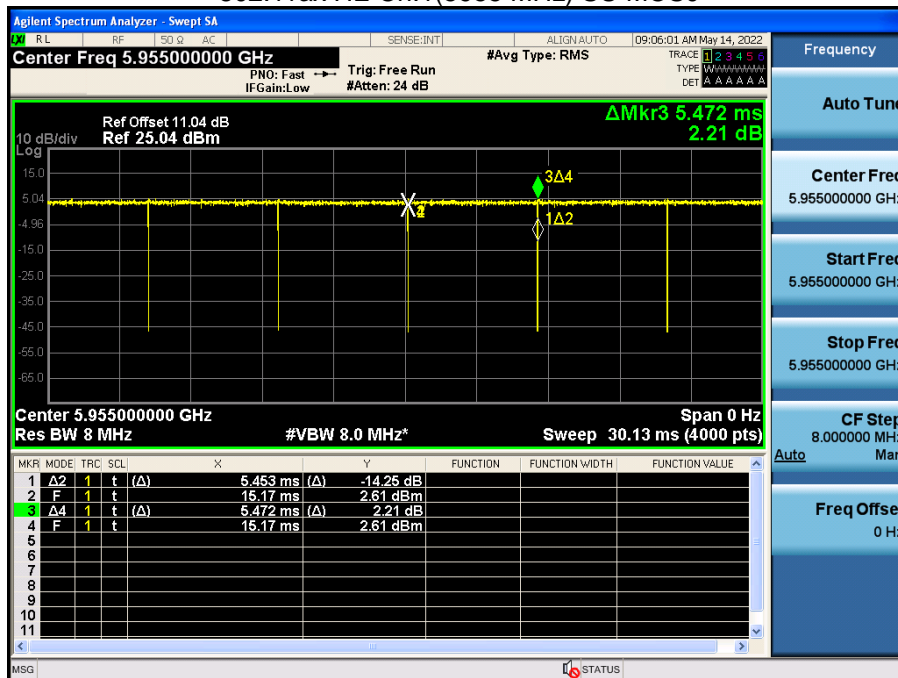

**Note:**

In order to simplify the report, attached plots were only the most lowest datarate.

### 1. Duty Cycle

**Note:**

In order to simplify the report, attached plots were only the most lowest datarate .

802.11ax HE 20 Ch.1(5955 MHz) 26Tones MCS0

802.11ax HE Ch.1(5955 MHz) SU MCS0

802.11ax HE 40 Ch.3(5965 MHz) 26Tones MCS0

802.11ax HE 40 Ch.3(5965 MHz) SU MCS0

802.11ax HE 80 Ch.7(5985 MHz) 26Tones MCS0

802.11ax HE 80 Ch.7(5985 MHz) SU MCS0

802.11ax HE 160 Ch.15(6025 MHz) 26Tones MCS0

802.11ax HE 160 Ch.15(6025 MHz) SU MCS0

802.11a Ch.1(5955 MHz) 6 Mbps