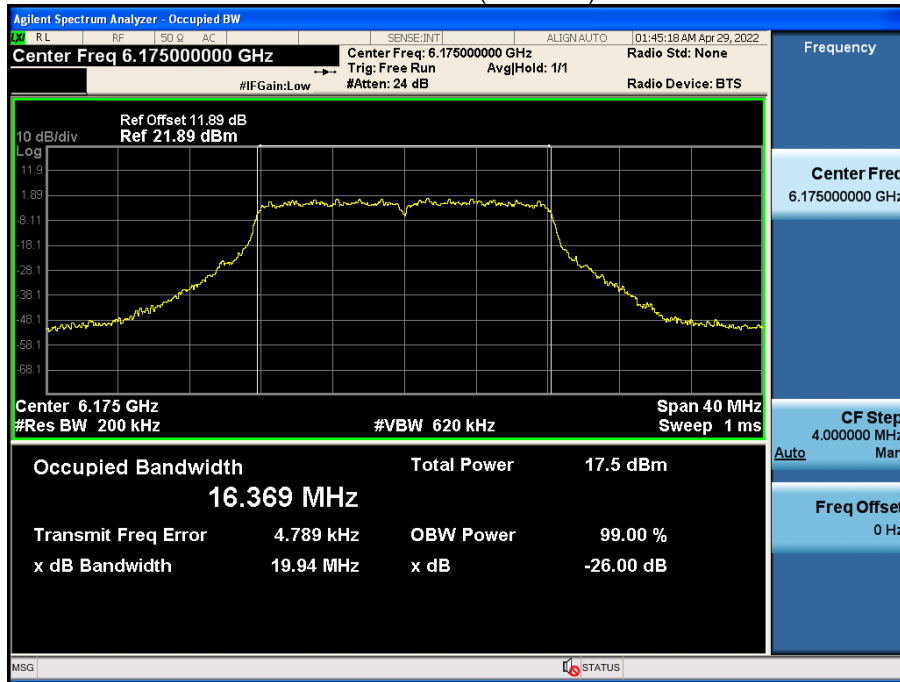

2. 26dB Bandwidth

Note:

1. In order to simplify the report, attached plots were only Ant.2(Worst Case: Ant.2).
2. In order to simplify the report, attached plots were only the widest channel.
3. 802.11a mode: Ant.1 plots

802.11a Ch.45(6175MHz)