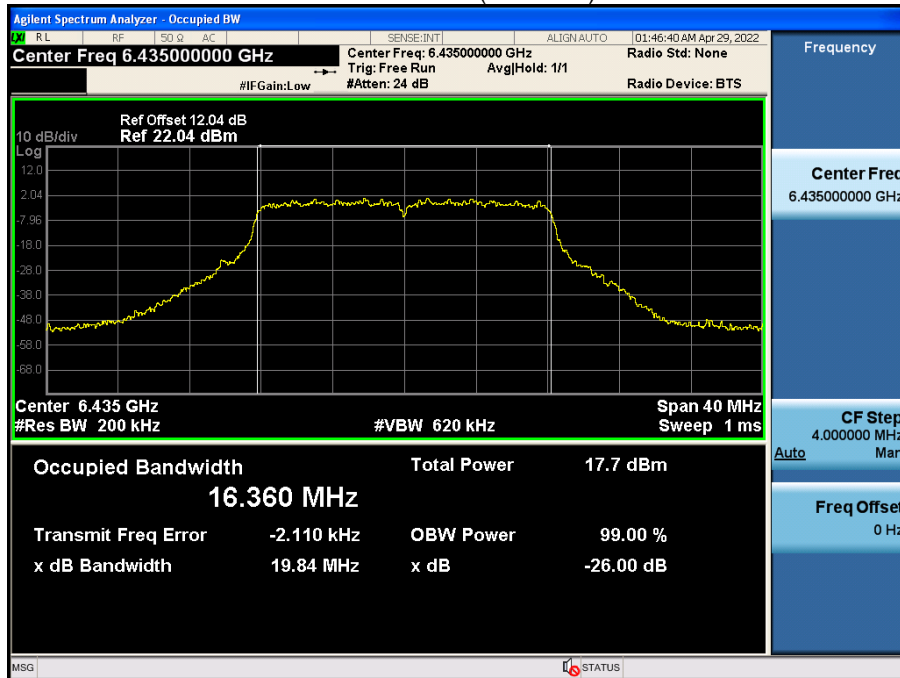

802.11a Ch.97(6435MHz)