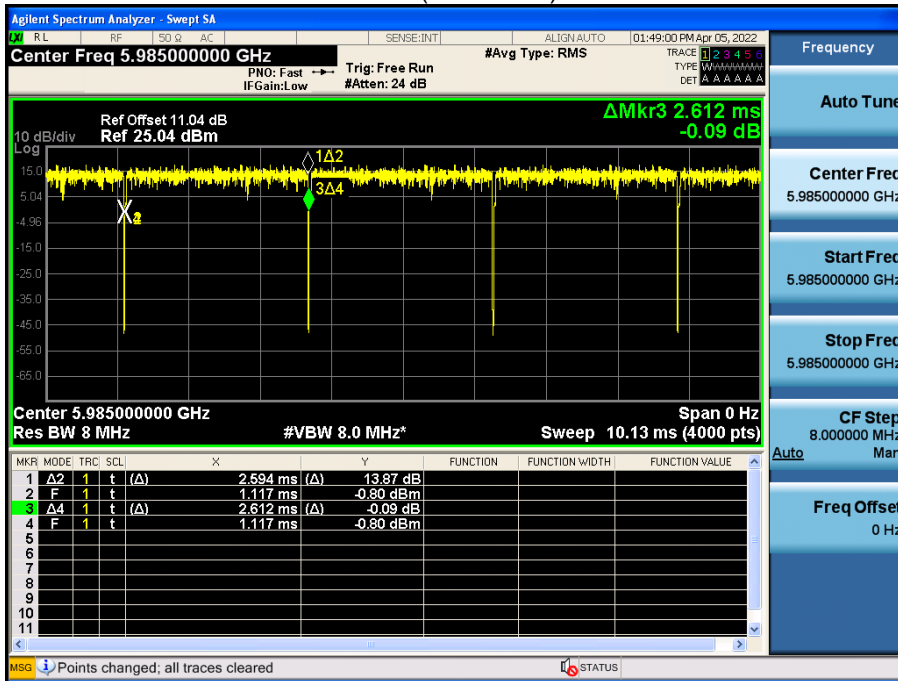

**Note:**

In order to simplify the report, attached plots were only the most lowest datarate.

### 1. Duty Cycle

**Note:**

In order to simplify the report, attached plots were only the most lowest datarate .

802.11ax HE 20 Ch.1(5955 MHz) 26Tones MCS0

802.11ax HE Ch.1(5955 MHz) SU MCS0

802.11ax HE 40 Ch.3(5965 MHz) 26Tones MCS0

802.11ax HE 40 Ch.3(5965 MHz) SU MCS0

802.11ax HE 80 Ch.7(5985 MHz) 26Tones MCS0

802.11ax HE 80 Ch.7(5985 MHz) SU MCS0

802.11ax HE 160 Ch.15(6025 MHz) 26Tones MCS0

802.11ax HE 160 Ch.15(6025 MHz) SU MCS0

802.11a Ch.1(5955 MHz) 6 Mbps