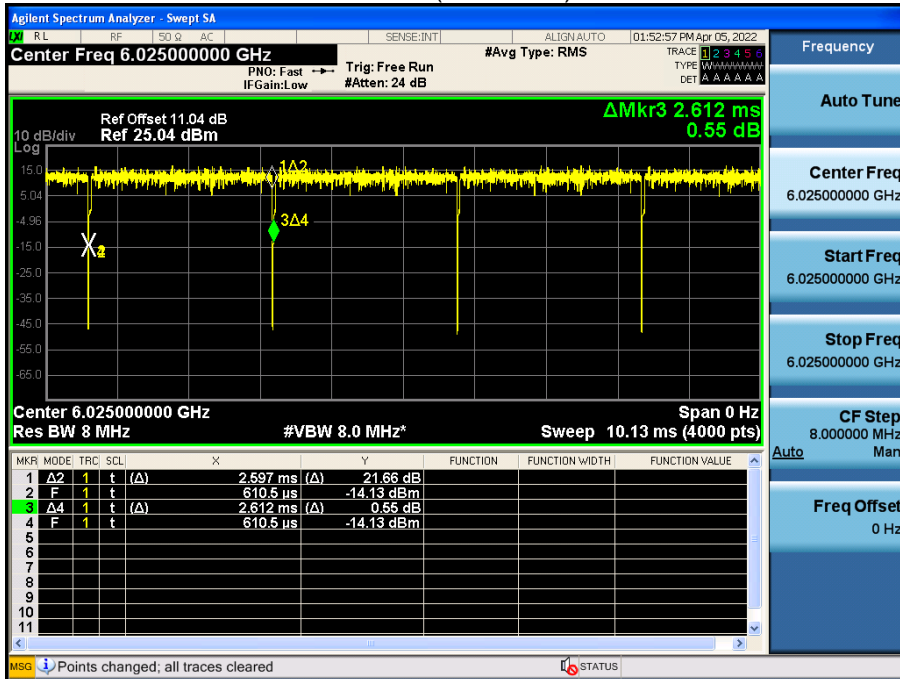

802.11ax HE 40 Ch.3(5965 MHz) SU MCS0

802.11ax HE 80 Ch.7(5985 MHz) 26Tones MCS0

802.11ax HE 80 Ch.7(5985 MHz) SU MCS0

802.11ax HE 160 Ch.15(6025 MHz) 26Tones MCS0

802.11ax HE 160 Ch.15(6025 MHz) SU MCS0

802.11a Ch.1(5955 MHz) 6 Mbps

## 2. 26dB Bandwidth

**Note:**

1. In order to simplify the report, attached plots were only Ant.2(Worst Case: Ant.2).
2. In order to simplify the report, attached plots were only the widest channel.
3. 802.11a mode: Ant.1 plots