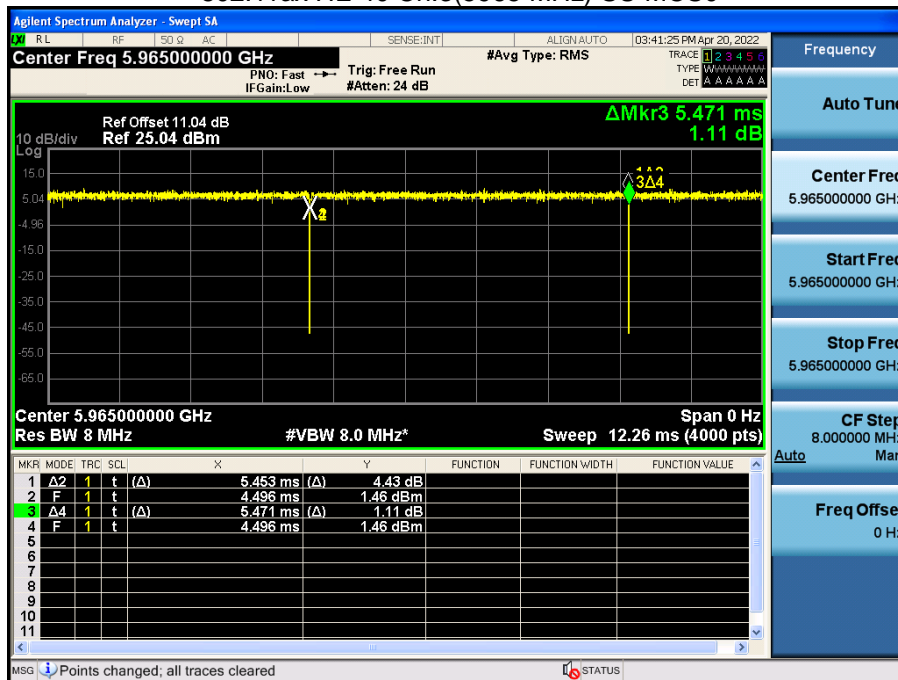

**Note:**

In order to simplify the report, attached plots were only the most lowest datarate.

### 1. Duty Cycle

**Note:**

In order to simplify the report, attached plots were only the most lowest datarate .

802.11ax HE 20 Ch.1(5955 MHz) 26Tones MCS0

802.11ax HE Ch.1(5955 MHz) SU MCS0

802.11ax HE 40 Ch.3(5965 MHz) 26Tones MCS0

802.11ax HE 40 Ch.3(5965 MHz) SU MCS0

802.11ax HE 80 Ch.7(5985 MHz) 26Tones MCS0

802.11ax HE 80 Ch.7(5985 MHz) SU MCS0

802.11ax HE 160 Ch.15(6025 MHz) 26Tones MCS0

802.11ax HE 160 Ch.15(6025 MHz) SU MCS0

802.11a Ch.1(5955 MHz) 6 Mbps