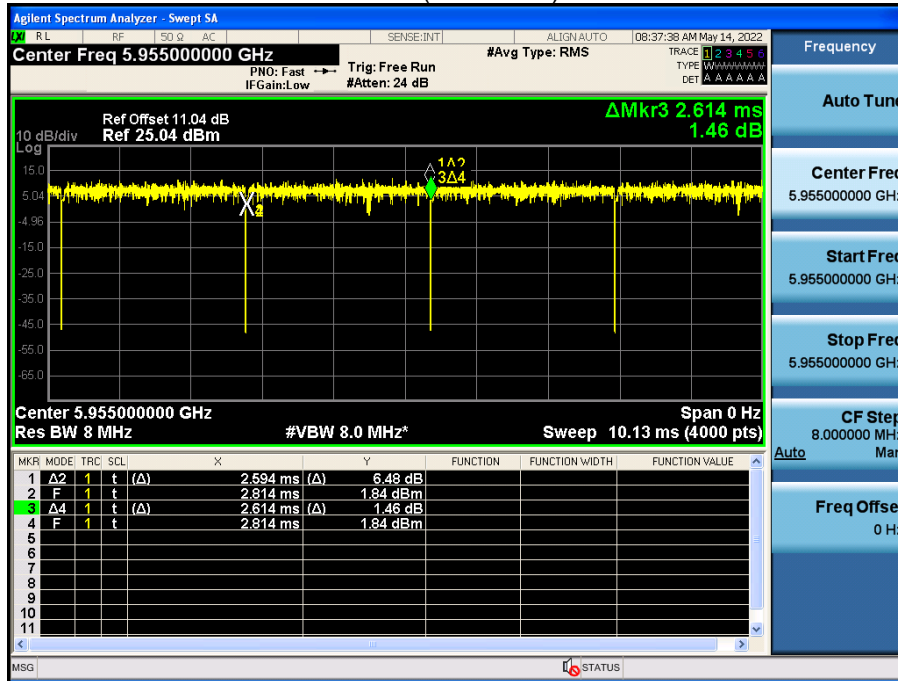

**Note:**

In order to simplify the report, attached plots were only the most lowest datarate.

### 1. Duty Cycle

**Note:**

In order to simplify the report, attached plots were only the most lowest datarate .

802.11ax HE 20 Ch.1(5955 MHz) 26Tones MCS0

802.11ax HE Ch.1(5955 MHz) SU MCS0

802.11ax HE 40 Ch.3(5965 MHz) 26Tones MCS0