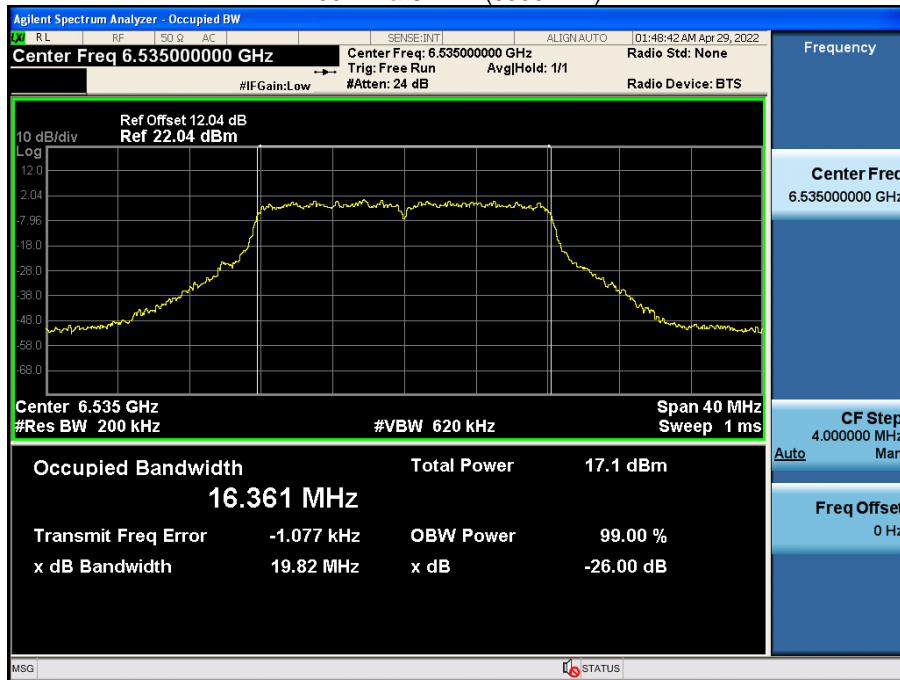

802.11a Ch.117(6535MHz)