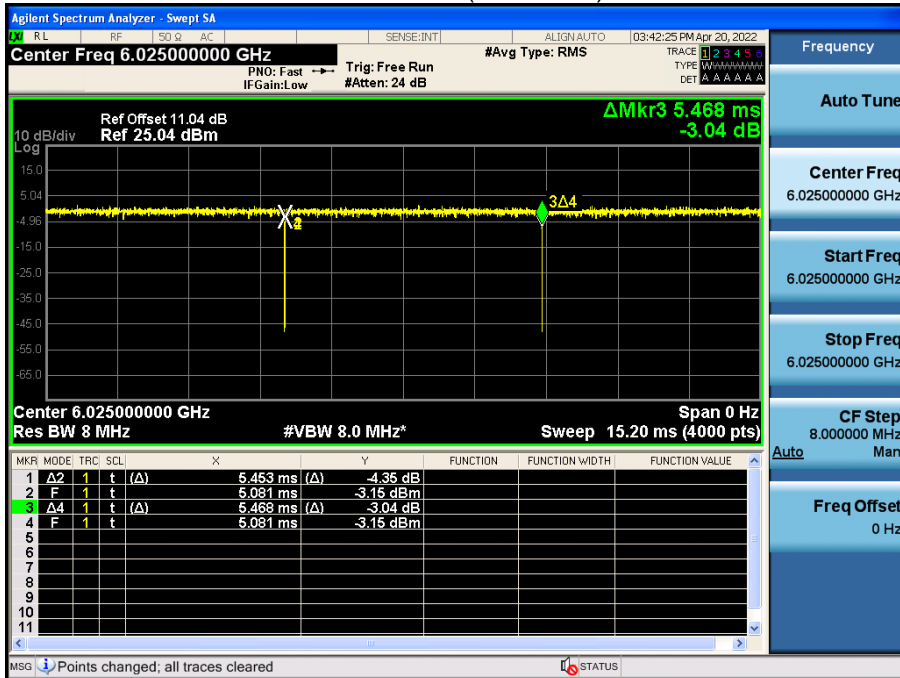

802.11ax HE 40 Ch.3(5965 MHz) SU MCS0

802.11ax HE 80 Ch.7(5985 MHz) 26Tones MCS0

802.11ax HE 80 Ch.7(5985 MHz) SU MCS0

802.11ax HE 160 Ch.15(6025 MHz) 26Tones MCS0

802.11ax HE 160 Ch.15(6025 MHz) SU MCS0

802.11a Ch.1(5955 MHz) 6 Mbps

## 2. 26dB Bandwidth

**Note:**

1. In order to simplify the report, attached plots were only Ant.2(Worst Case: Ant.2).
2. In order to simplify the report, attached plots were only the widest channel.
3. 802.11a mode: Ant.1 plots