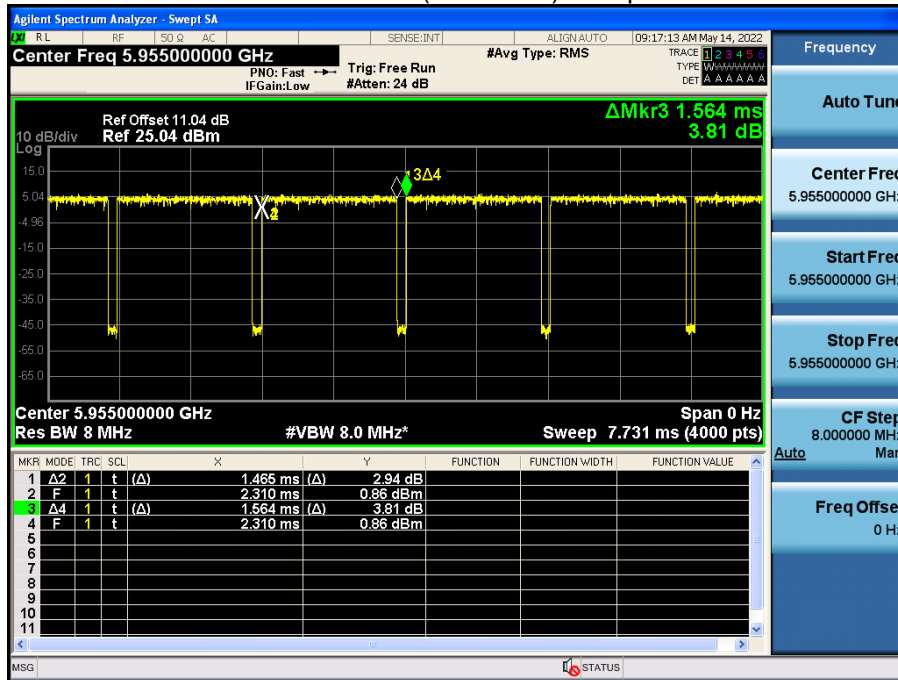

802.11ax HE 40 Ch.3(5965 MHz) SU MCS0

802.11ax HE 80 Ch.7(5985 MHz) 26Tones MCS0

802.11ax HE 80 Ch.7(5985 MHz) SU MCS0

802.11ax HE 160 Ch.15(6025 MHz) 26Tones MCS0

802.11ax HE 160 Ch.15(6025 MHz) SU MCS0

802.11a Ch.1(5955 MHz) 6 Mbps

## 2. 26dB Bandwidth

**Note:**

1. In order to simplify the report, attached plots were only Ant.2(Worst Case: Ant.2).
2. In order to simplify the report, attached plots were only the widest channel.
3. 802.11a mode: Ant.1 plots