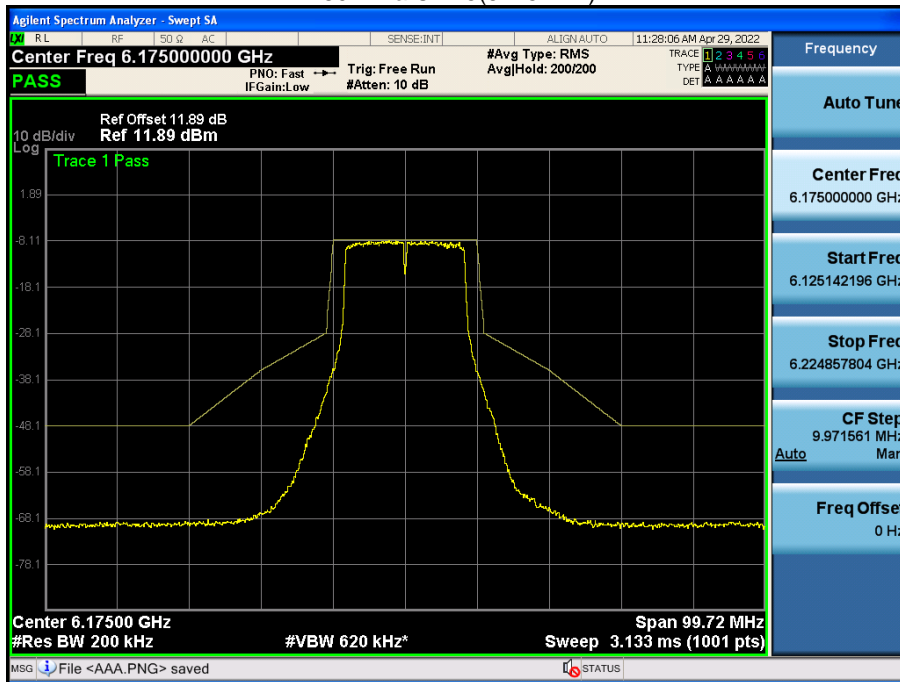

3. In-Band Emission (Emission Mask)

Note:

1. In order to simplify the report, attached plots were only Ant.2(Worst Case: Ant.2).
2. In order to simplify the report, attached plots were only the widest channel.
3. 802.11a mode: Ant.1 plots

802.11a Ch.45(6175MHz)