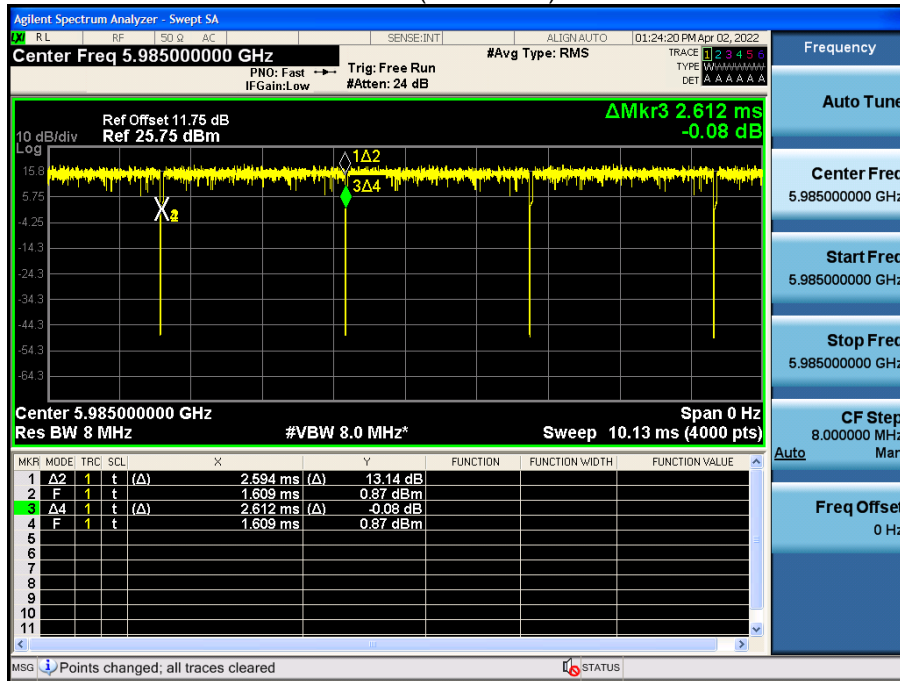

802.11ax HE 20 Ch.1(5955 MHz) SU MCS0

802.11ax HE 40 Ch.3(5965 MHz) 26 Tones MCS0

802.11ax HE 40 Ch.3(5965 MHz) SU MCS0

802.11ax HE 80 Ch.7(5985 MHz) 26 Tones MCS0

802.11ax HE 80 Ch.7(5985 MHz) SU MCS0

802.11ax HE 160 Ch.15(6025 MHz) 26 Tones MCS0

802.11ax HE 160 Ch.15(6025 MHz) SU MCS0

802.11a Ch.1(5955 MHz) 6 Mbps

2. 26dB Bandwidth

Note:

1. In order to simplify the report, attached plots were only Ant.1 (Worst Case: Ant.1).
2. In order to simplify the report, attached plots were only the most wide channel.