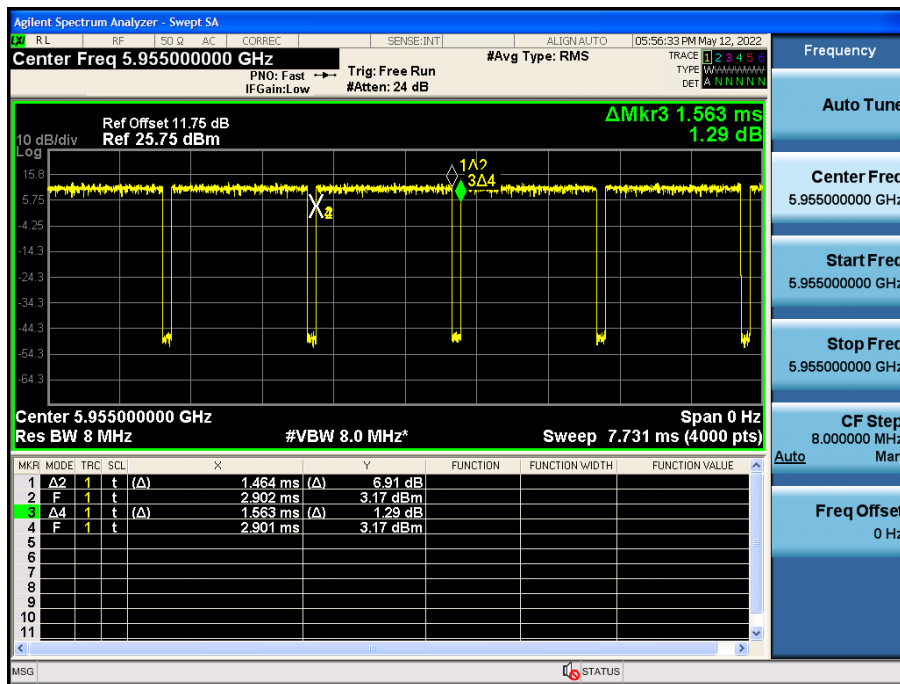

Note:

In order to simplify the report, attached plots were only the most lowest datarate.

1. Duty Cycle

Note:

In order to simplify the report, attached plots were only the most lowest datarate .

802.11ax HE 20 Ch.1(5955 MHz) 26 Tones MCS0

802.11ax HE 20 Ch.1(5955 MHz) SU MCS0

802.11ax HE 40 Ch.3(5965 MHz) 26 Tones MCS0

802.11ax HE 40 Ch.3(5965 MHz) SU MCS0

802.11ax HE 80 Ch.7(5985 MHz) 26 Tones MCS0

802.11ax HE 80 Ch.7(5985 MHz) SU MCS0

802.11ax HE 160 Ch.15(6025 MHz) 26 Tones MCS0

802.11ax HE 160 Ch.15(6025 MHz) SU MCS0

802.11a Ch.1(5955 MHz) 6 Mbps

2. 26dB Bandwidth

Note:

1. In order to simplify the report, attached plots were only Ant.1 (Worst Case: Ant.1).
2. In order to simplify the report, attached plots were only the most wide channel.