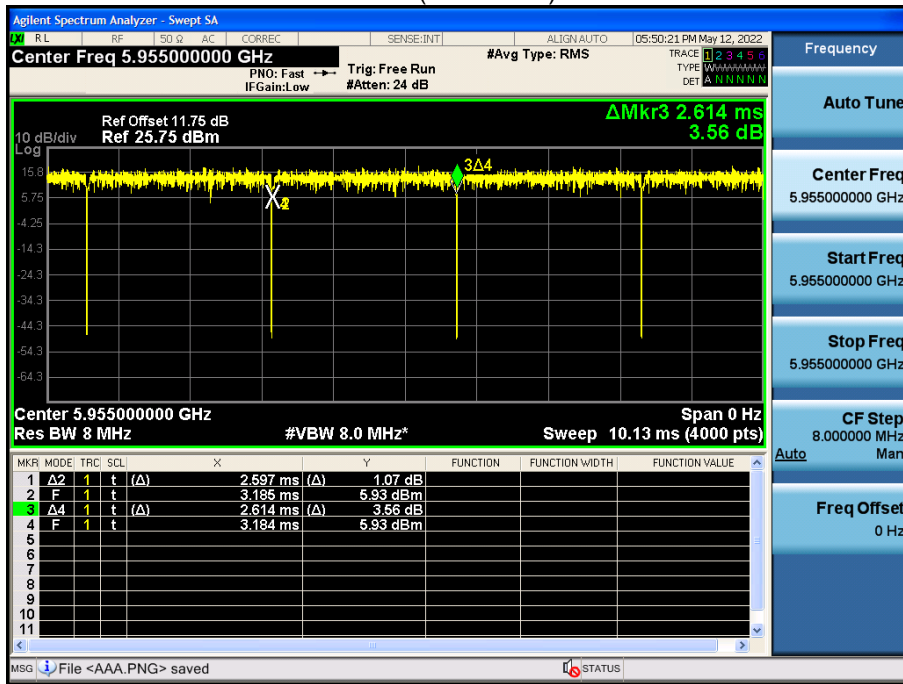

Note:

In order to simplify the report, attached plots were only the most lowest datarate.

1. Duty Cycle

Note:

In order to simplify the report, attached plots were only the most lowest datarate .

802.11ax HE 20 Ch.1(5955 MHz) 26 Tones MCS0

802.11ax HE 20 Ch.1(5955 MHz) SU MCS0

802.11ax HE 40 Ch.3(5965 MHz) 26 Tones MCS0

802.11ax HE 40 Ch.3(5965 MHz) SU MCS0

802.11ax HE 80 Ch.7(5985 MHz) 26 Tones MCS0

802.11ax HE 80 Ch.7(5985 MHz) SU MCS0

802.11ax HE 160 Ch.15(6025 MHz) 26 Tones MCS0