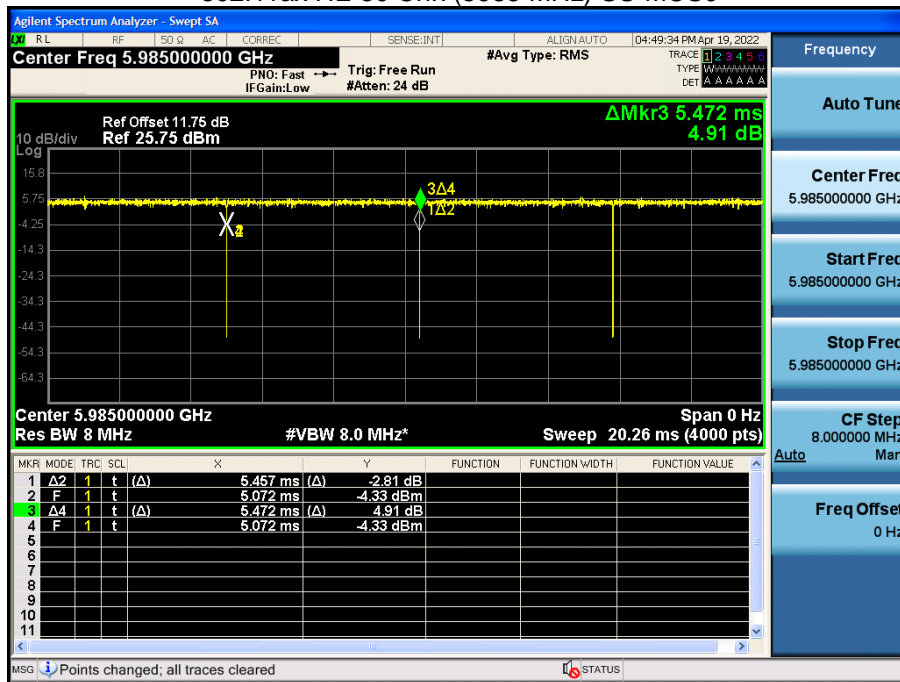

Note:

In order to simplify the report, attached plots were only the most lowest datarate.

1. Duty Cycle

Note:

In order to simplify the report, attached plots were only the most lowest datarate .

802.11ax HE 20 Ch.1(5955 MHz) 26 Tones MCS0

802.11ax HE 20 Ch.1(5955 MHz) SU MCS0

802.11ax HE 40 Ch.3(5965 MHz) 26 Tones MCS0

802.11ax HE 40 Ch.3(5965 MHz) SU MCS0

802.11ax HE 80 Ch.7(5985 MHz) 26 Tones MCS0

802.11ax HE 80 Ch.7(5985 MHz) SU MCS0

802.11ax HE 160 Ch.15(6025 MHz) 26 Tones MCS0

802.11ax HE 160 Ch.15(6025 MHz) SU MCS0

802.11a Ch.1(5955 MHz) 6 Mbps

2. 26dB Bandwidth

Note:

1. In order to simplify the report, attached plots were only Ant.1 (Worst Case: Ant.1).
2. In order to simplify the report, attached plots were only the most wide channel.