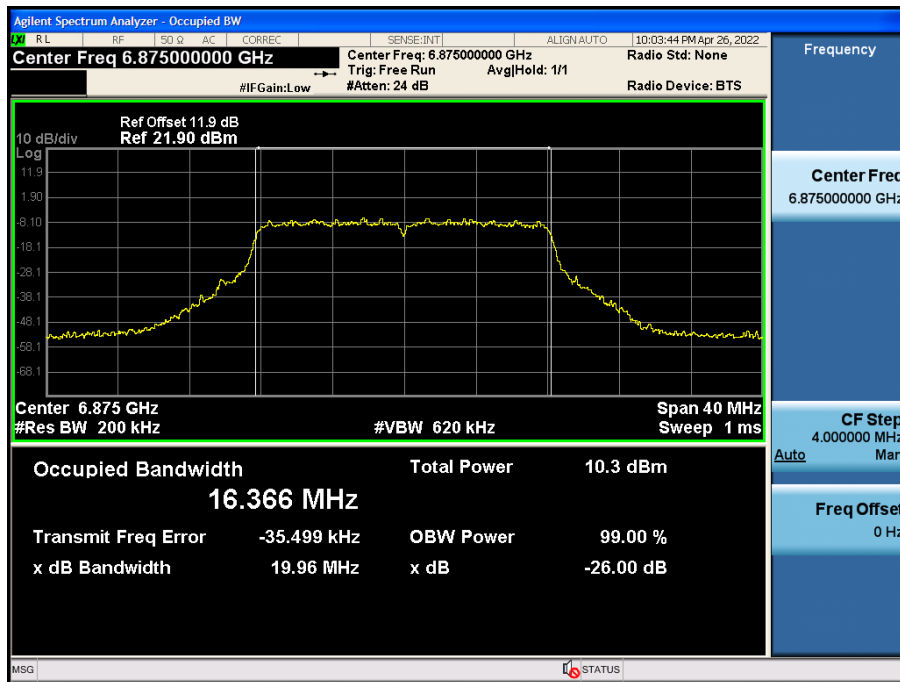

802.11a Ch.185(6875 MHz)