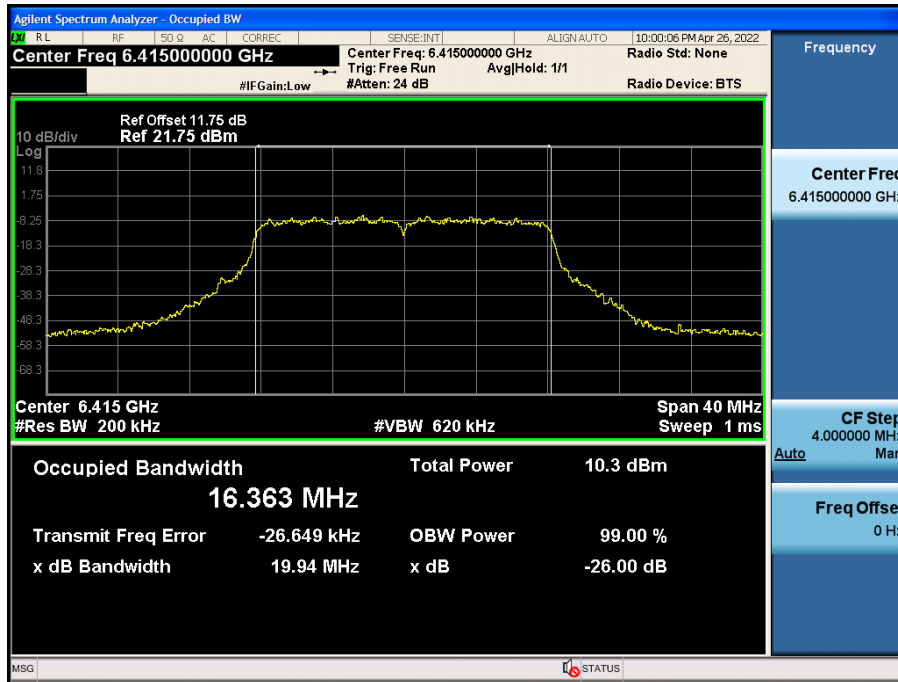

2. 26dB Bandwidth

Note:

1. In order to simplify the report, attached plots were only Ant.1 (Worst Case: Ant.1).
2. In order to simplify the report, attached plots were only the most wide channel.

802.11a Ch.93(6415MHz)