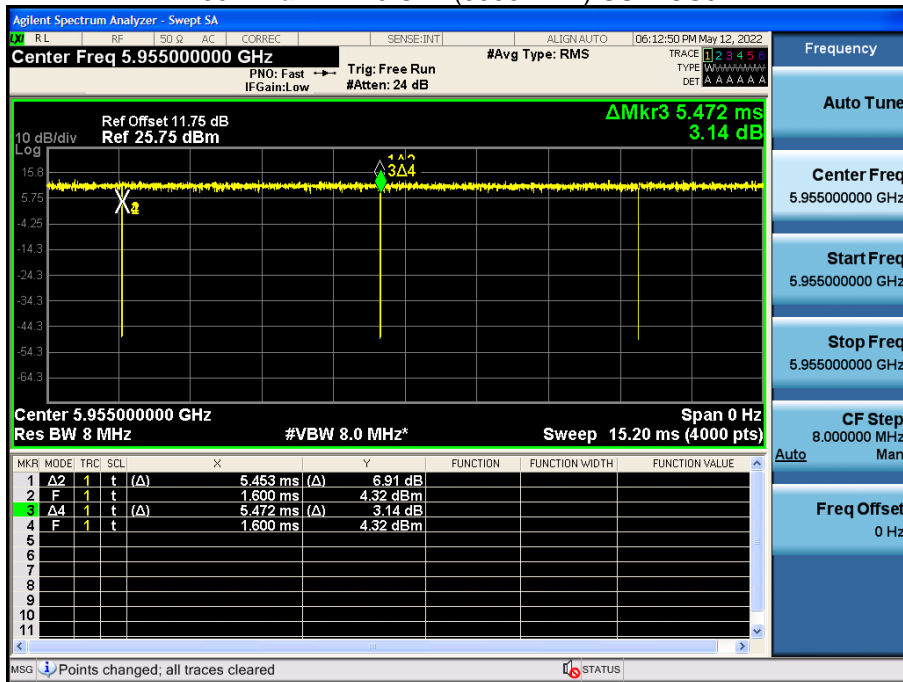

Note:

In order to simplify the report, attached plots were only the most lowest datarate.

1. Duty Cycle

Note:

In order to simplify the report, attached plots were only the most lowest datarate .

802.11ax HE 20 Ch.1(5955 MHz) 26 Tones MCS0

802.11ax HE 20 Ch.1(5955 MHz) SU MCS0

802.11ax HE 40 Ch.3(5965 MHz) 26 Tones MCS0

802.11ax HE 40 Ch.3(5965 MHz) SU MCS0

802.11ax HE 80 Ch.7(5985 MHz) 26 Tones MCS0

802.11ax HE 80 Ch.7(5985 MHz) SU MCS0

802.11ax HE 160 Ch.15(6025 MHz) 26 Tones MCS0