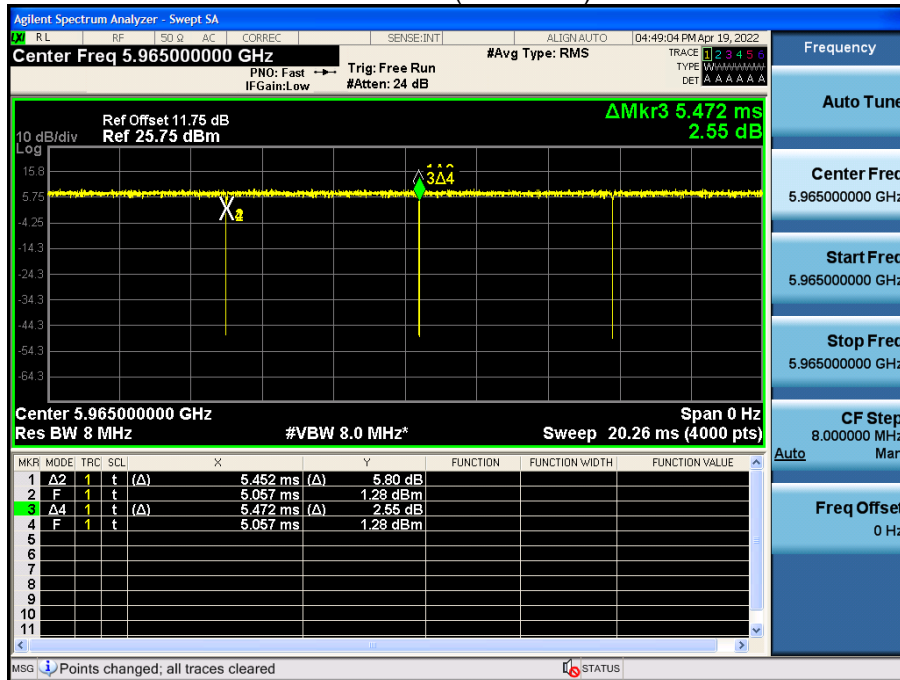

Note:

In order to simplify the report, attached plots were only the most lowest datarate.

1. Duty Cycle

Note:

In order to simplify the report, attached plots were only the most lowest datarate .

802.11ax HE 20 Ch.1(5955 MHz) 26 Tones MCS0

802.11ax HE 20 Ch.1(5955 MHz) SU MCS0

802.11ax HE 40 Ch.3(5965 MHz) 26 Tones MCS0

802.11ax HE 40 Ch.3(5965 MHz) SU MCS0

802.11ax HE 80 Ch.7(5985 MHz) 26 Tones MCS0

802.11ax HE 80 Ch.7(5985 MHz) SU MCS0

802.11ax HE 160 Ch.15(6025 MHz) 26 Tones MCS0