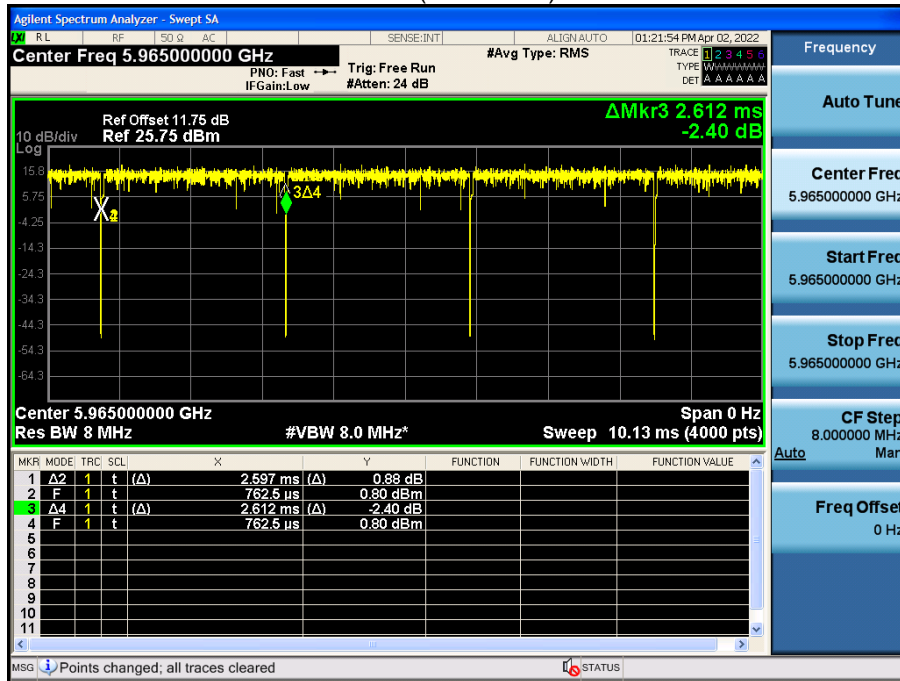

Note:

In order to simplify the report, attached plots were only the most lowest datarate.

1. Duty Cycle

Note:

In order to simplify the report, attached plots were only the most lowest datarate .

802.11ax HE 20 Ch.1(5955 MHz) 26 Tones MCS0

802.11ax HE 20 Ch.1(5955 MHz) SU MCS0

802.11ax HE 40 Ch.3(5965 MHz) 26 Tones MCS0

802.11ax HE 40 Ch.3(5965 MHz) SU MCS0

802.11ax HE 80 Ch.7(5985 MHz) 26 Tones MCS0

802.11ax HE 80 Ch.7(5985 MHz) SU MCS0

802.11ax HE 160 Ch.15(6025 MHz) 26 Tones MCS0