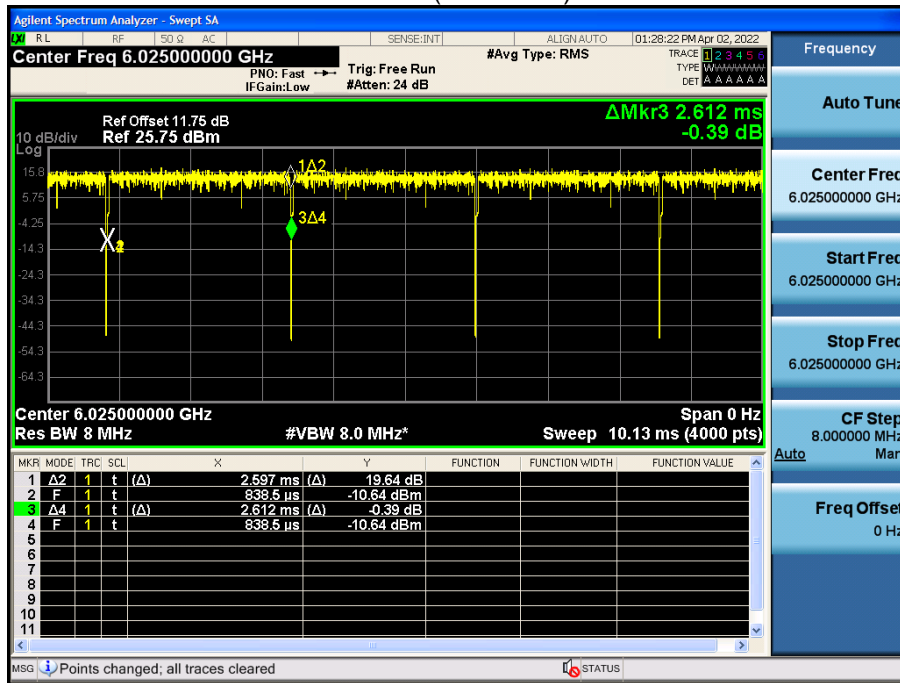

Note:

In order to simplify the report, attached plots were only the most lowest datarate.

1. Duty Cycle

Note:

In order to simplify the report, attached plots were only the most lowest datarate .

802.11ax HE 20 Ch.1(5955 MHz) 26 Tones MCS0

802.11ax HE 20 Ch.1(5955 MHz) SU MCS0

802.11ax HE 40 Ch.3(5965 MHz) 26 Tones MCS0

802.11ax HE 40 Ch.3(5965 MHz) SU MCS0

802.11ax HE 80 Ch.7(5985 MHz) 26 Tones MCS0

802.11ax HE 80 Ch.7(5985 MHz) SU MCS0

802.11ax HE 160 Ch.15(6025 MHz) 26 Tones MCS0

802.11ax HE 160 Ch.15(6025 MHz) SU MCS0

802.11a Ch.1(5955 MHz) 6 Mbps

2. 26dB Bandwidth

Note:

1. In order to simplify the report, attached plots were only Ant.1 (Worst Case: Ant.1).
2. In order to simplify the report, attached plots were only the most wide channel.