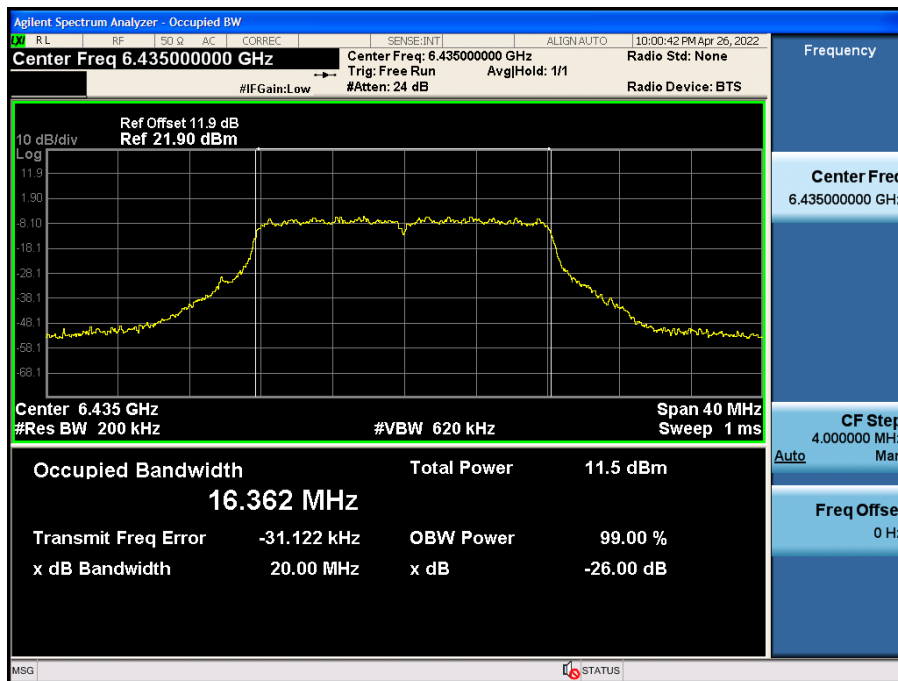

802.11ax HE 160 Ch.15(6025 MHz) SU MCS0

802.11a Ch.1(5955 MHz) 6 Mbps

2. 26dB Bandwidth

Note:

1. In order to simplify the report, attached plots were only Ant.1 (Worst Case: Ant.1).
2. In order to simplify the report, attached plots were only the most wide channel.

802.11a Ch.93(6415MHz)

802.11a Ch.97(6435 MHz)

802.11a Ch.185(6875 MHz)

802.11a Ch.209(6995 MHz)

802.11ax HE20 Ch.1(5955 MHz) 242 Tones 61 RU

802.11ax HE20 Ch.45(6175 MHz) 242 Tones 61 RU

802.11ax HE20 Ch.93(6415 MHz) 242 Tones 61 RU