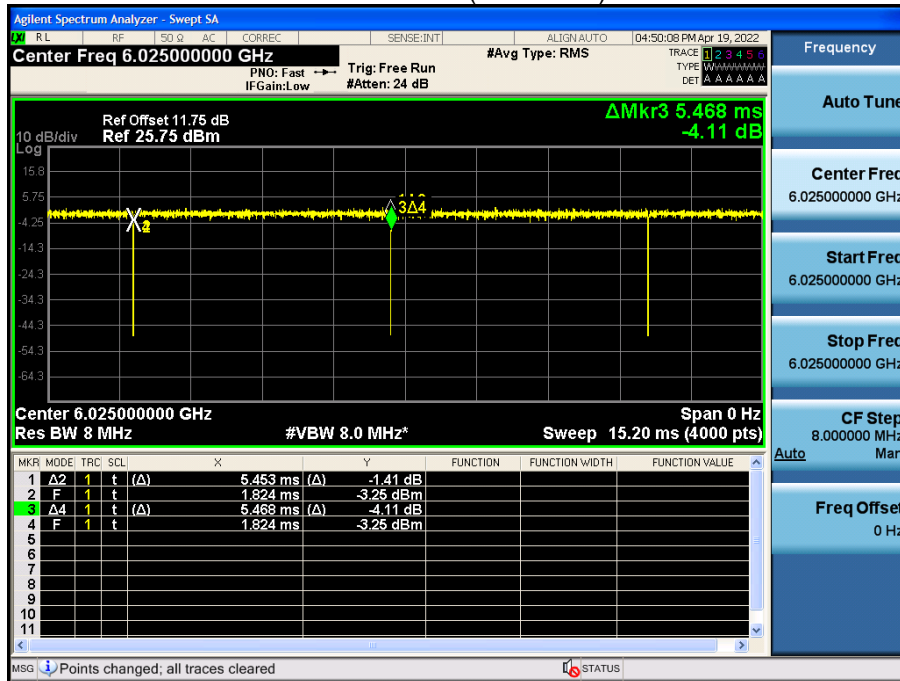

Note:

In order to simplify the report, attached plots were only the most lowest datarate.

1. Duty Cycle

Note:

In order to simplify the report, attached plots were only the most lowest datarate .

802.11ax HE 20 Ch.1(5955 MHz) 26 Tones MCS0

802.11ax HE 20 Ch.1(5955 MHz) SU MCS0

802.11ax HE 40 Ch.3(5965 MHz) 26 Tones MCS0

802.11ax HE 40 Ch.3(5965 MHz) SU MCS0

802.11ax HE 80 Ch.7(5985 MHz) 26 Tones MCS0

802.11ax HE 80 Ch.7(5985 MHz) SU MCS0

802.11ax HE 160 Ch.15(6025 MHz) 26 Tones MCS0

802.11ax HE 160 Ch.15(6025 MHz) SU MCS0

802.11a Ch.1(5955 MHz) 6 Mbps

2. 26dB Bandwidth

Note:

1. In order to simplify the report, attached plots were only Ant.1 (Worst Case: Ant.1).
2. In order to simplify the report, attached plots were only the most wide channel.