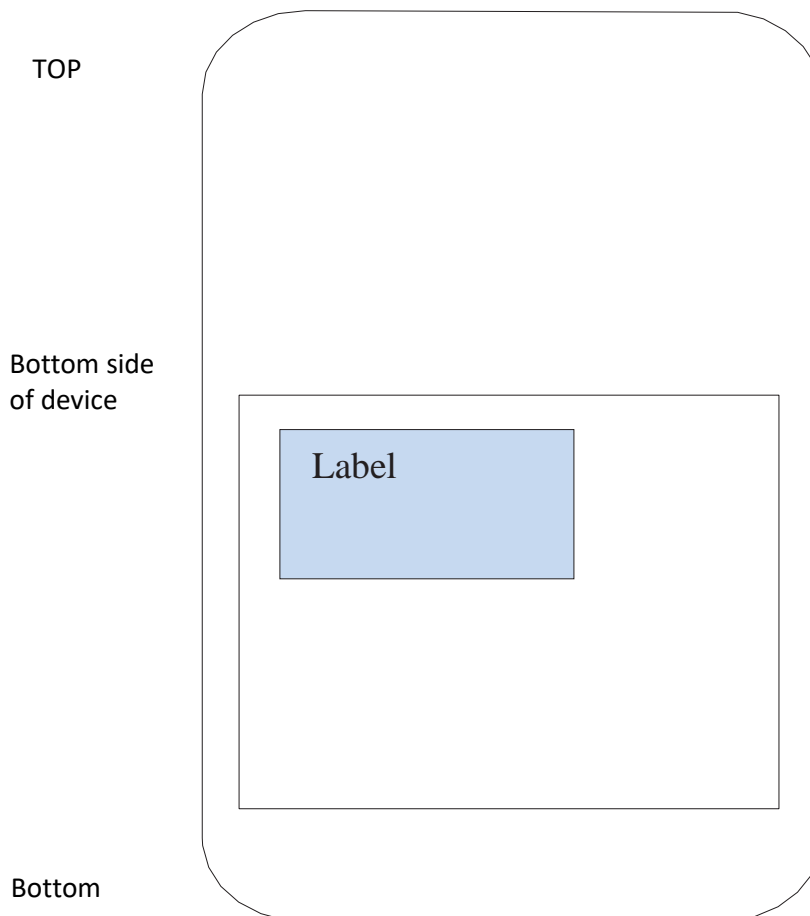

Label and Location

Model: SM-G736B/DS
FCC ID: A3LSMG736B

Label:

Location:

Phone: Label is placed inside of the battery compartment.