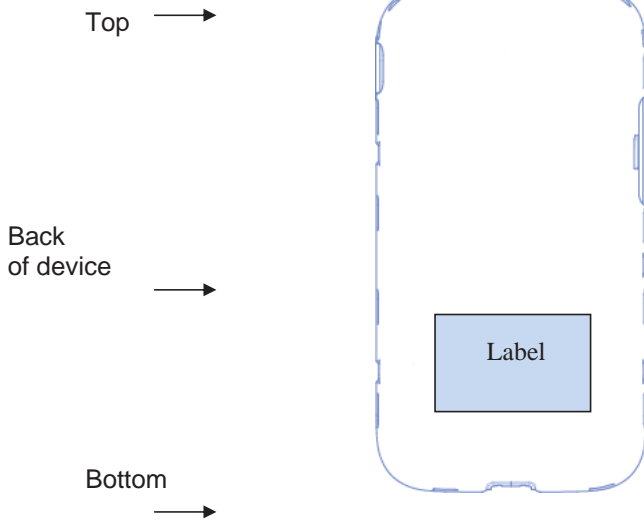

Label and Location

Model: SM-G720AX
FCC ID: A3LSMG720AX

Label:

Location:

Label is placed inside of the battery compartment.