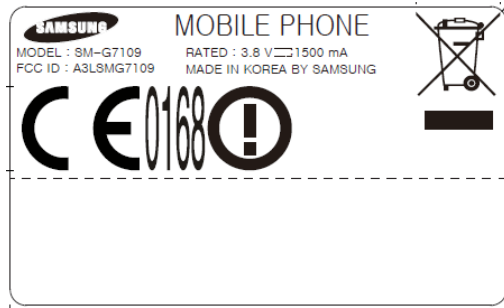

**Label and Location**

Model: SM-G7109  
FCC ID: A3LSMG7109

**Label:**

**Location:**

Top →

Back of device →

Bottom →

. Label is placed inside of the battery compartment.