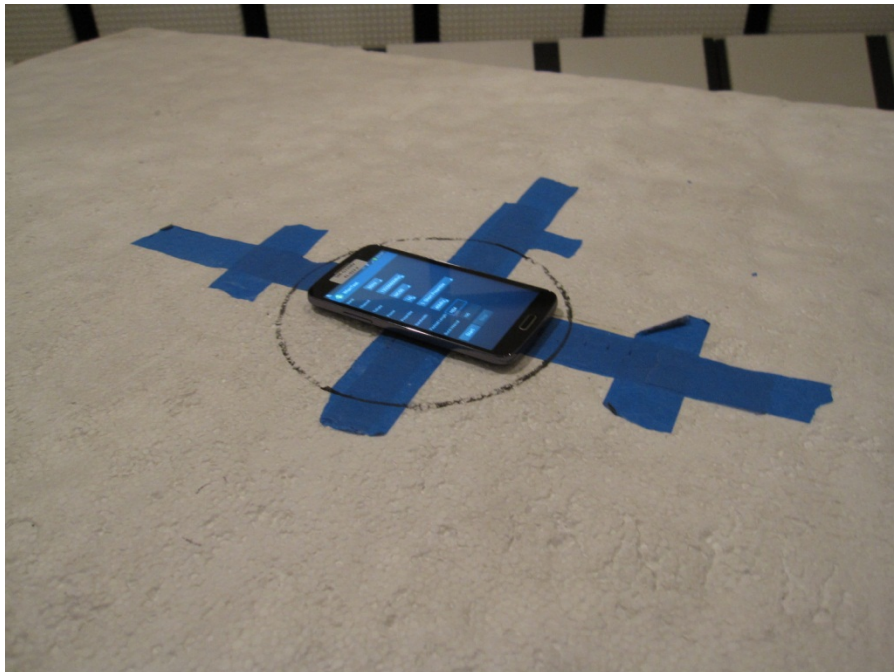

12. SETUP PHOTOS

ANTENNA PORT CONDUCTED RF MEASUREMENT SETUP

RADIATED RF MEASUREMENT SETUP FOR PORTABLE CONFIGURATION

ENVIRONMENTAL CHAMBER PHOTO

END OF REPORT