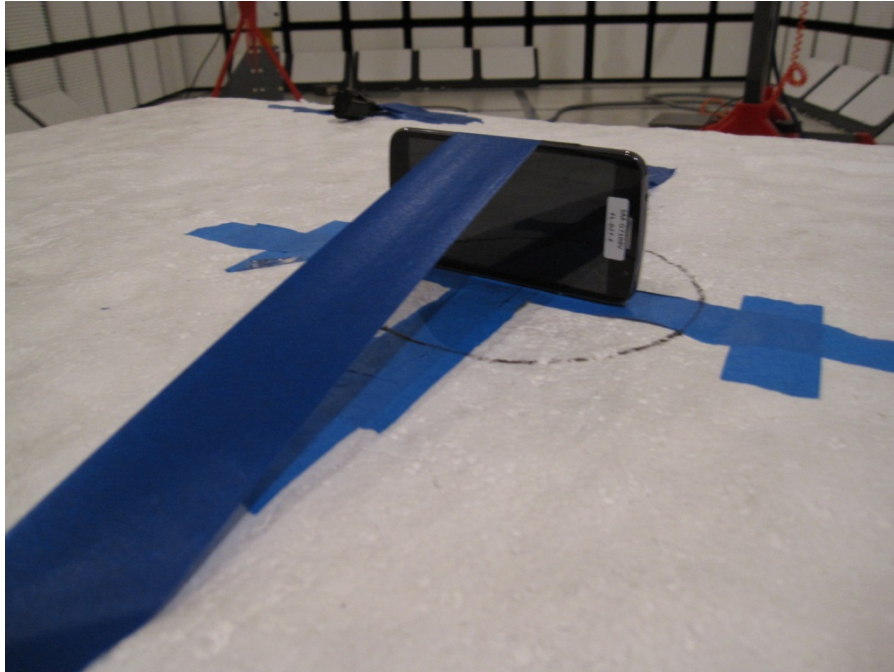

12. SETUP PHOTOS

ANTENNA PORT CONDUCTED RF MEASUREMENT SETUP

RADIATED RF MEASUREMENT SETUP FOR PORTABLE CONFIGURATION

ENVIRONMENTAL CHAMBER PHOTO

END OF REPORT