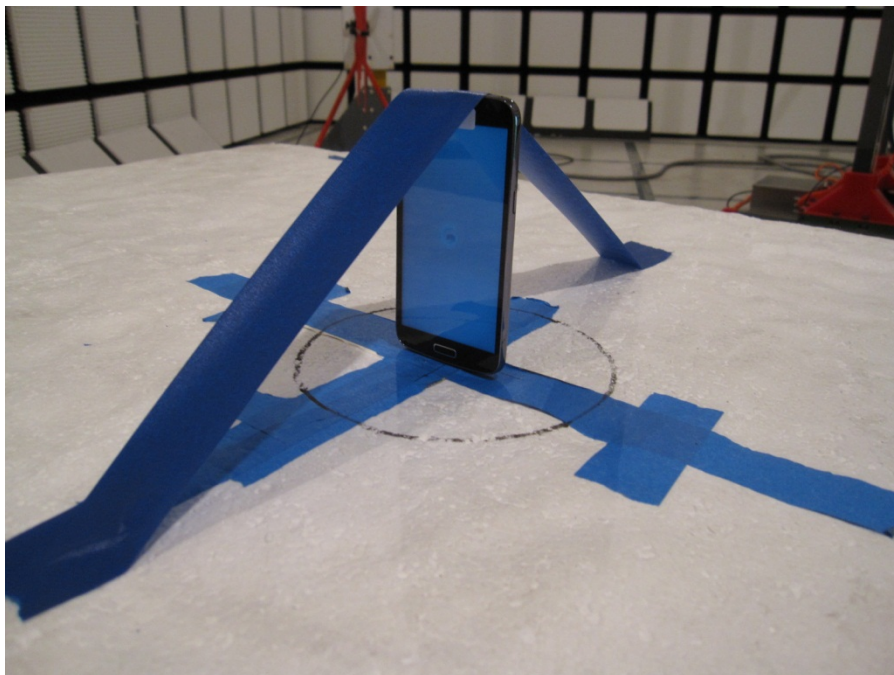

12. SETUP PHOTOS

ANTENNA PORT CONDUCTED RF MEASUREMENT SETUP

RADIATED RF MEASUREMENT SETUP FOR PORTABLE CONFIGURATION

ENVIRONMENTAL CHAMBER PHOTO

END OF REPORT