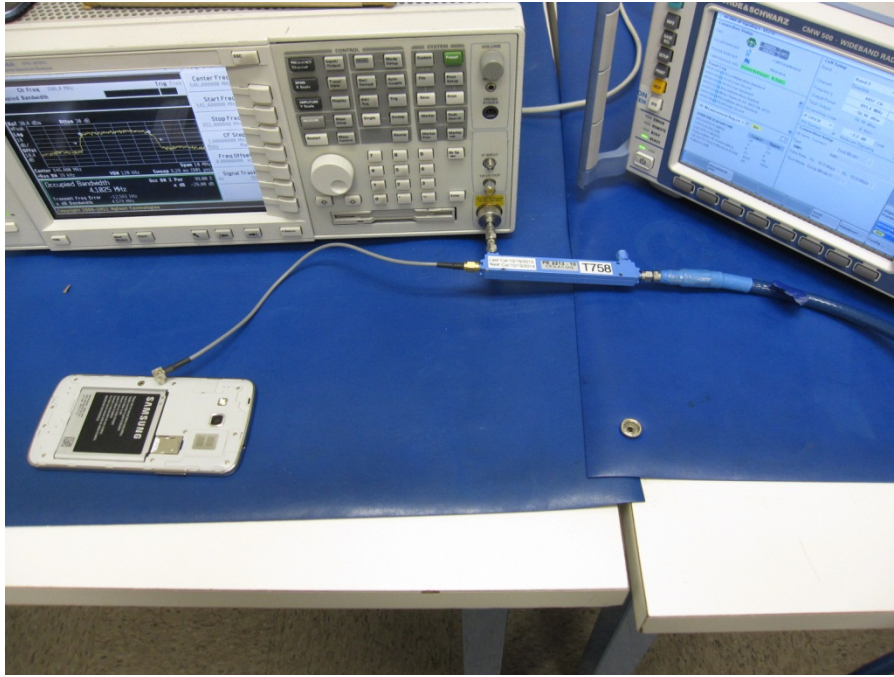

12. SETUP PHOTOS

ANTENNA PORT CONDUCTED RF MEASUREMENT SETUP

RADIATED RF MEASUREMENT SETUP FOR PORTABLE CONFIGURATION

ENVIRONMENTAL CHAMBER PHOTO

END OF REPORT