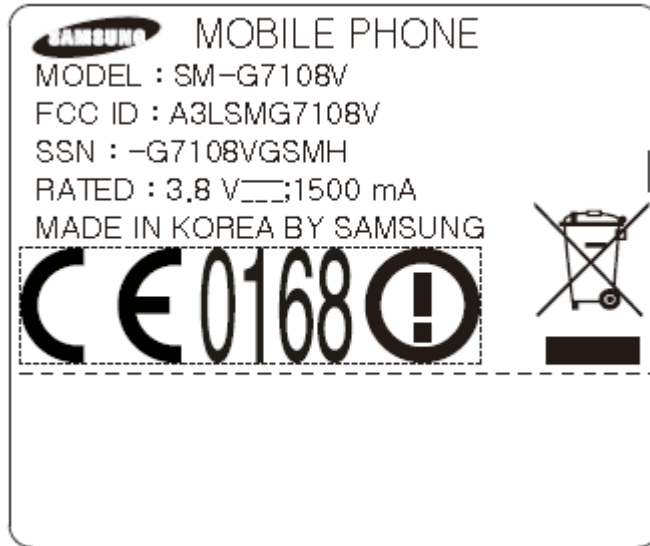

Label and Location

Model: SM-G7108V
FCC ID: A3LSMG7108V

Label:

Location:

Label is placed inside of the battery compartment.