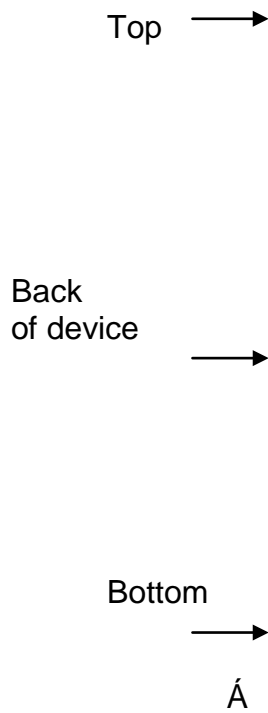

Label and Location

Model: SM-G7108V
FCC ID: A3LSMG7108V

Label:

Location:

Label is placed inside of the battery compartment.