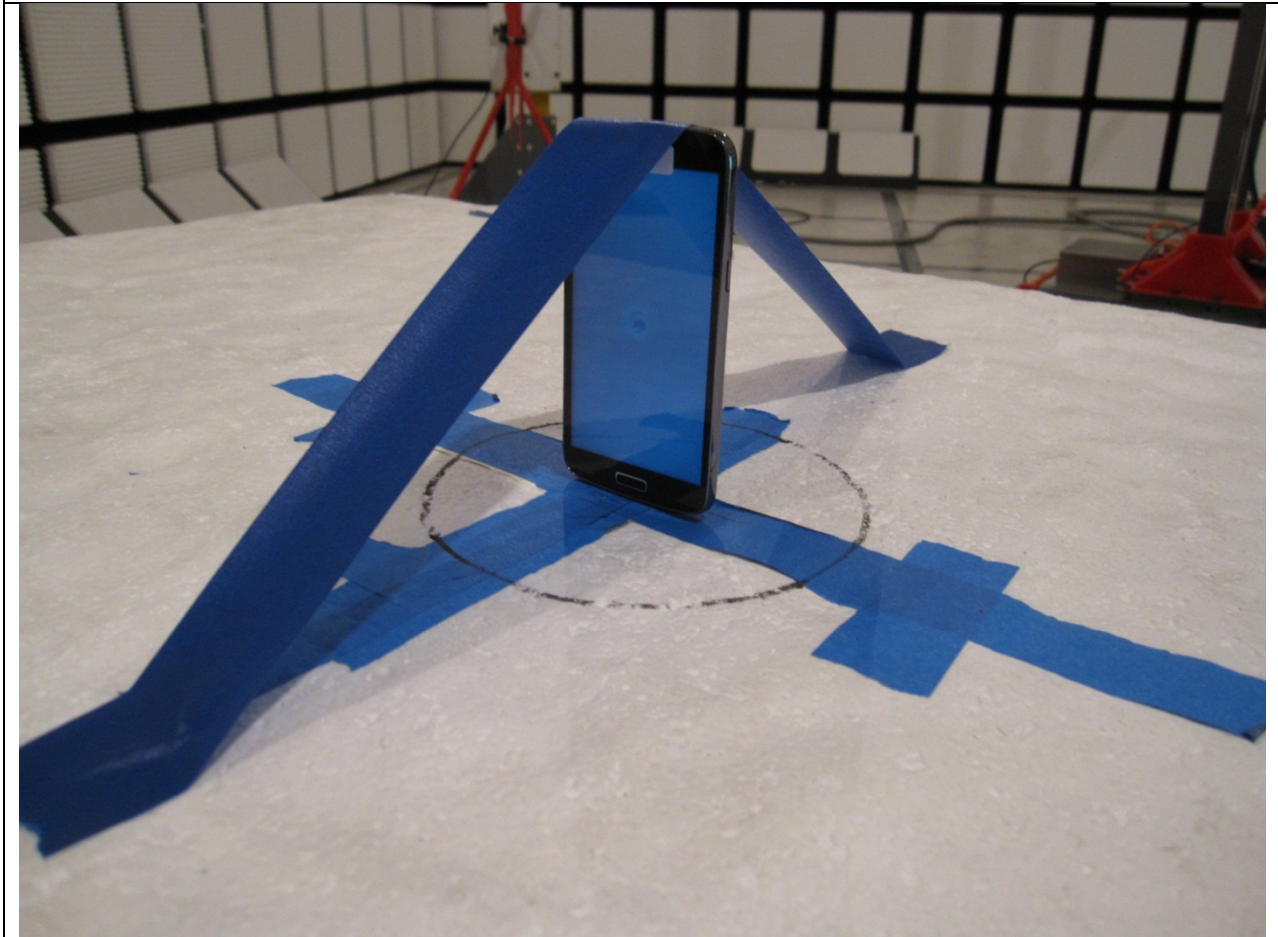

12. SETUP PHOTOS

ANTENNA PORT CONDUCTED RF MEASUREMENT SETUP

ANTENNA PORT CONDUCTED PHOTO

RADIATED RF MEASUREMENT SETUP (BELOW 1 GHz)

RADIATED FRONT=PHOTO (BELOW 1 GHz)

RADIATED BACK PHOTO (BELOW 1 GHz)

RADIATED RF MEASUREMENT SETUP (ABOVE 1 GHz)

RADIATED FRONT PHOTO (ABOVE 1 GHz)

RADIATED BACK PHOTO (ABOVE 1 GHz)

RADIATED RF MEASUREMENT SETUP FOR PORTABLE CONFIGURATION

X-AXIS FRONT PHOTO

X-AXIS BACK PHOTO

Y-AXIS FRONT PHOTO

Y-AXIS BACK PHOTO

Z-AXIS FRONT PHOTO

Z-AXIS BACK PHOTO

POWERLINE CONDUCTED EMISSIONS MEASUREMENT SETUP

LINE CONDUCTED FRONT PHOTO

LINE CONDUCTED BACK PHOTO

END OF REPORT