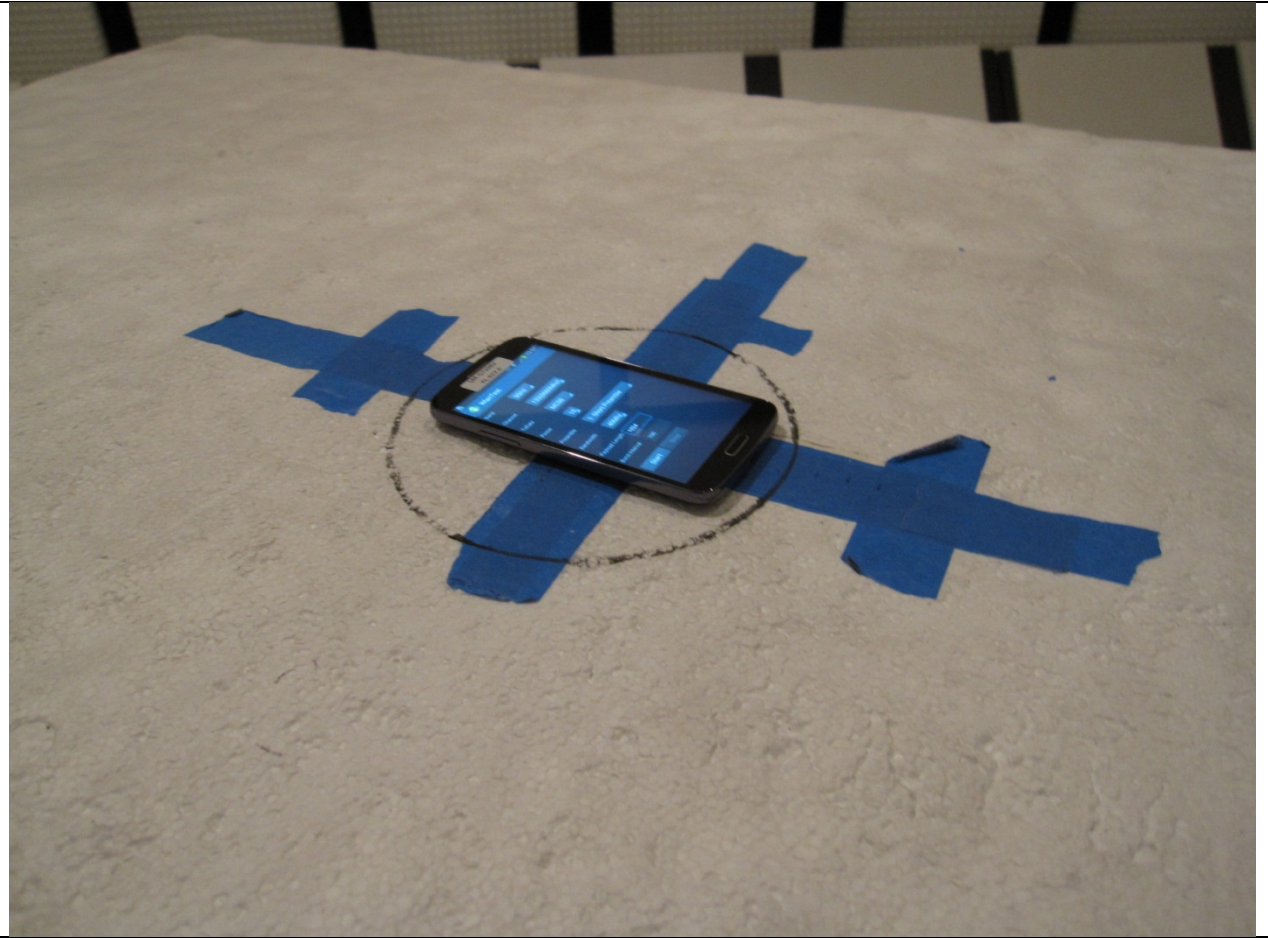

12. SETUP PHOTOS

ANTENNA PORT CONDUCTED RF MEASUREMENT SETUP

ANTENNA PORT CONDUCTED PHOTO

RADIATED RF MEASUREMENT SETUP (BELOW 1 GHz)

RADIATED FRONT=PHOTO (BELOW 1 GHz)

RADIATED BACK PHOTO (BELOW 1 GHz)

RADIATED RF MEASUREMENT SETUP (ABOVE 1 GHz)

RADIATED FRONT PHOTO (ABOVE 1 GHz)

RADIATED BACK PHOTO (ABOVE 1 GHz)

RADIATED RF MEASUREMENT SETUP FOR PORTABLE CONFIGURATION

X-AXIS FRONT PHOTO

X-AXIS BACK PHOTO

Y-AXIS FRONT PHOTO

Y-AXIS BACK PHOTO

Z-AXIS FRONT PHOTO

Z-AXIS BACK PHOTO

POWERLINE CONDUCTED EMISSIONS MEASUREMENT SETUP

LINE CONDUCTED FRONT PHOTO

LINE CONDUCTED BACK PHOTO

END OF REPORT