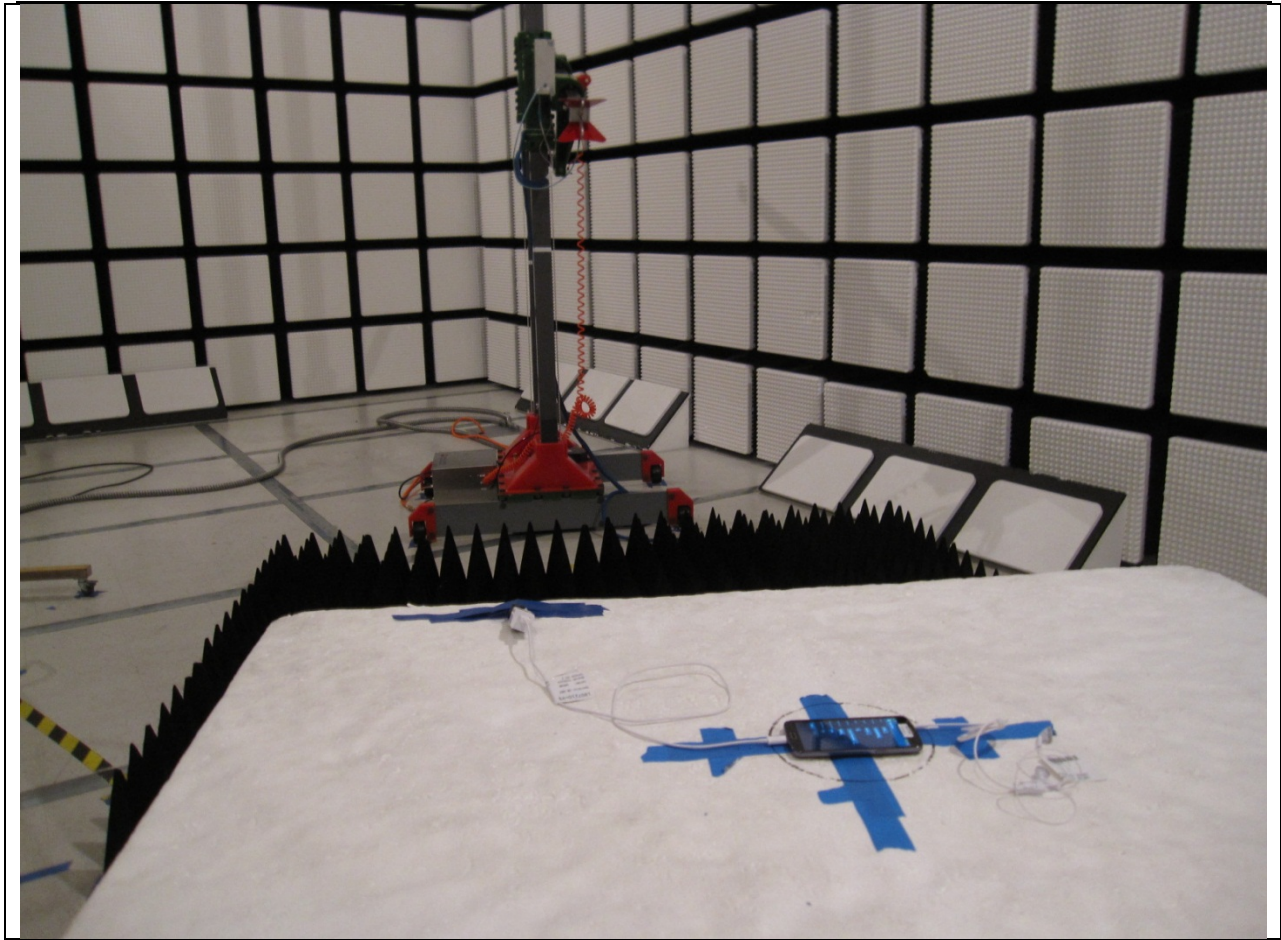

12. SETUP PHOTOS

ANTENNA PORT CONDUCTED RF MEASUREMENT SETUP

ANTENNA PORT CONDUCTED PHOTO

RADIATED RF MEASUREMENT SETUP (BELOW 1 GHz)

RADIATED FRONT=PHOTO (BELOW 1 GHz)

RADIATED BACK PHOTO (BELOW 1 GHz)

RADIATED RF MEASUREMENT SETUP (ABOVE 1 GHz)

RADIATED FRONT PHOTO (ABOVE 1 GHz)

RADIATED BACK PHOTO (ABOVE 1 GHz)

RADIATED RF MEASUREMENT SETUP FOR PORTABLE CONFIGURATION

X-AXIS FRONT PHOTO

X-AXIS BACK PHOTO

Y-AXIS FRONT PHOTO

Y-AXIS BACK PHOTO

Z-AXIS FRONT PHOTO

Z-AXIS BACK PHOTO

POWERLINE CONDUCTED EMISSIONS MEASUREMENT SETUP

LINE CONDUCTED FRONT PHOTO

LINE CONDUCTED BACK PHOTO

END OF REPORT