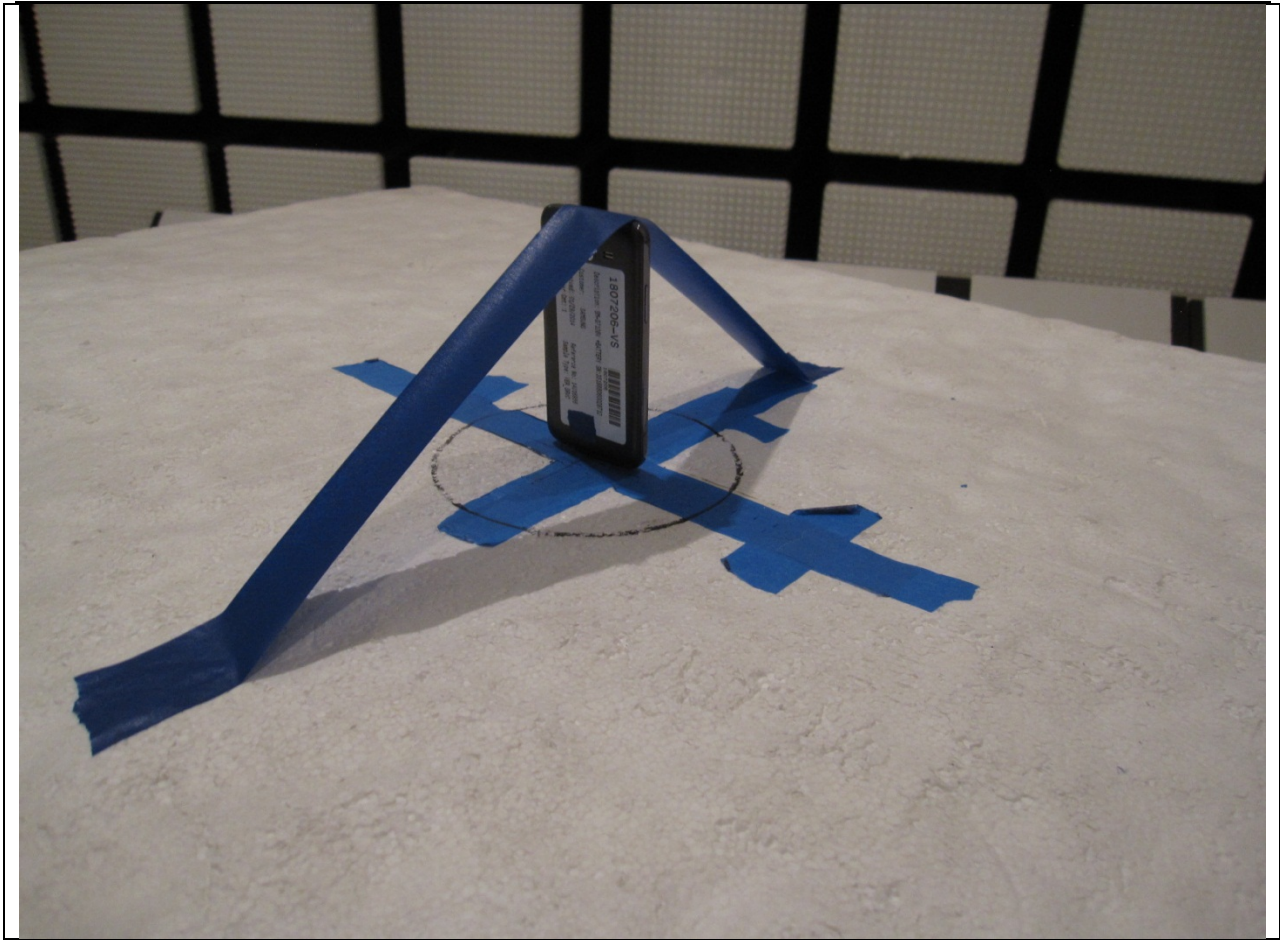

12. SETUP PHOTOS

ANTENNA PORT CONDUCTED RF MEASUREMENT SETUP

ANTENNA PORT CONDUCTED PHOTO

RADIATED RF MEASUREMENT SETUP (BELOW 1 GHz)

RADIATED FRONT=PHOTO (BELOW 1 GHz)

RADIATED BACK PHOTO (BELOW 1 GHz)

RADIATED RF MEASUREMENT SETUP (ABOVE 1 GHz)

RADIATED FRONT PHOTO (ABOVE 1 GHz)

RADIATED BACK PHOTO (ABOVE 1 GHz)

RADIATED RF MEASUREMENT SETUP FOR PORTABLE CONFIGURATION

X-AXIS FRONT PHOTO

X-AXIS BACK PHOTO

Y-AXIS FRONT PHOTO

Y-AXIS BACK PHOTO

Z-AXIS FRONT PHOTO

Z-AXIS BACK PHOTO

POWERLINE CONDUCTED EMISSIONS MEASUREMENT SETUP

LINE CONDUCTED FRONT PHOTO

LINE CONDUCTED BACK PHOTO

END OF REPORT