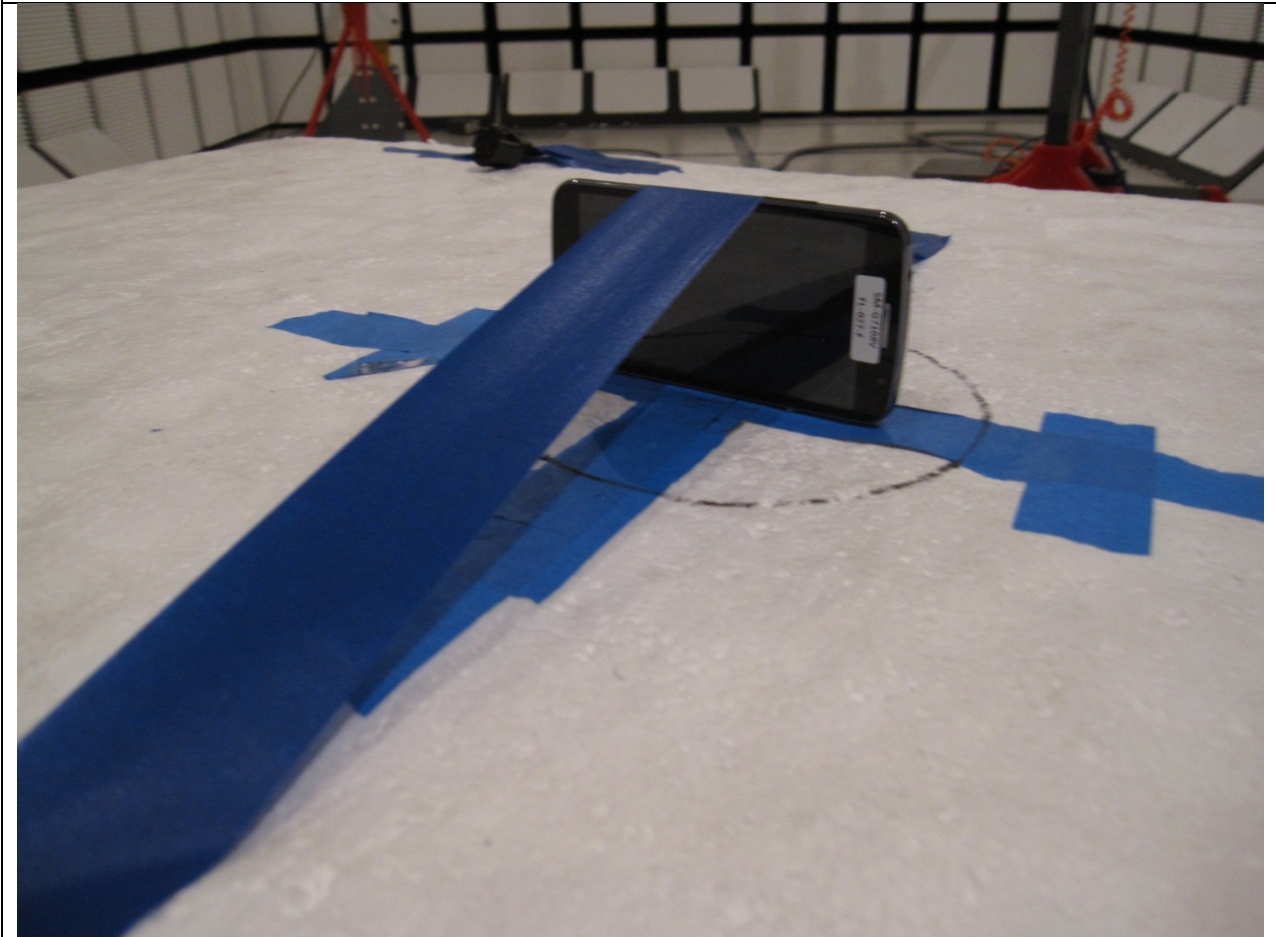

12. SETUP PHOTOS

ANTENNA PORT CONDUCTED RF MEASUREMENT SETUP

ANTENNA PORT CONDUCTED PHOTO

RADIATED RF MEASUREMENT SETUP (BELOW 1 GHz)

RADIATED FRONT=PHOTO (BELOW 1 GHz)

RADIATED BACK PHOTO (BELOW 1 GHz)

RADIATED RF MEASUREMENT SETUP (ABOVE 1 GHz)

RADIATED FRONT PHOTO (ABOVE 1 GHz)

RADIATED BACK PHOTO (ABOVE 1 GHz)

RADIATED RF MEASUREMENT SETUP FOR PORTABLE CONFIGURATION

X-AXIS FRONT PHOTO

X-AXIS BACK PHOTO

Y-AXIS FRONT PHOTO

Y-AXIS BACK PHOTO

Z-AXIS FRONT PHOTO

Z-AXIS BACK PHOTO

POWERLINE CONDUCTED EMISSIONS MEASUREMENT SETUP

LINE CONDUCTED FRONT PHOTO

LINE CONDUCTED BACK PHOTO

END OF REPORT