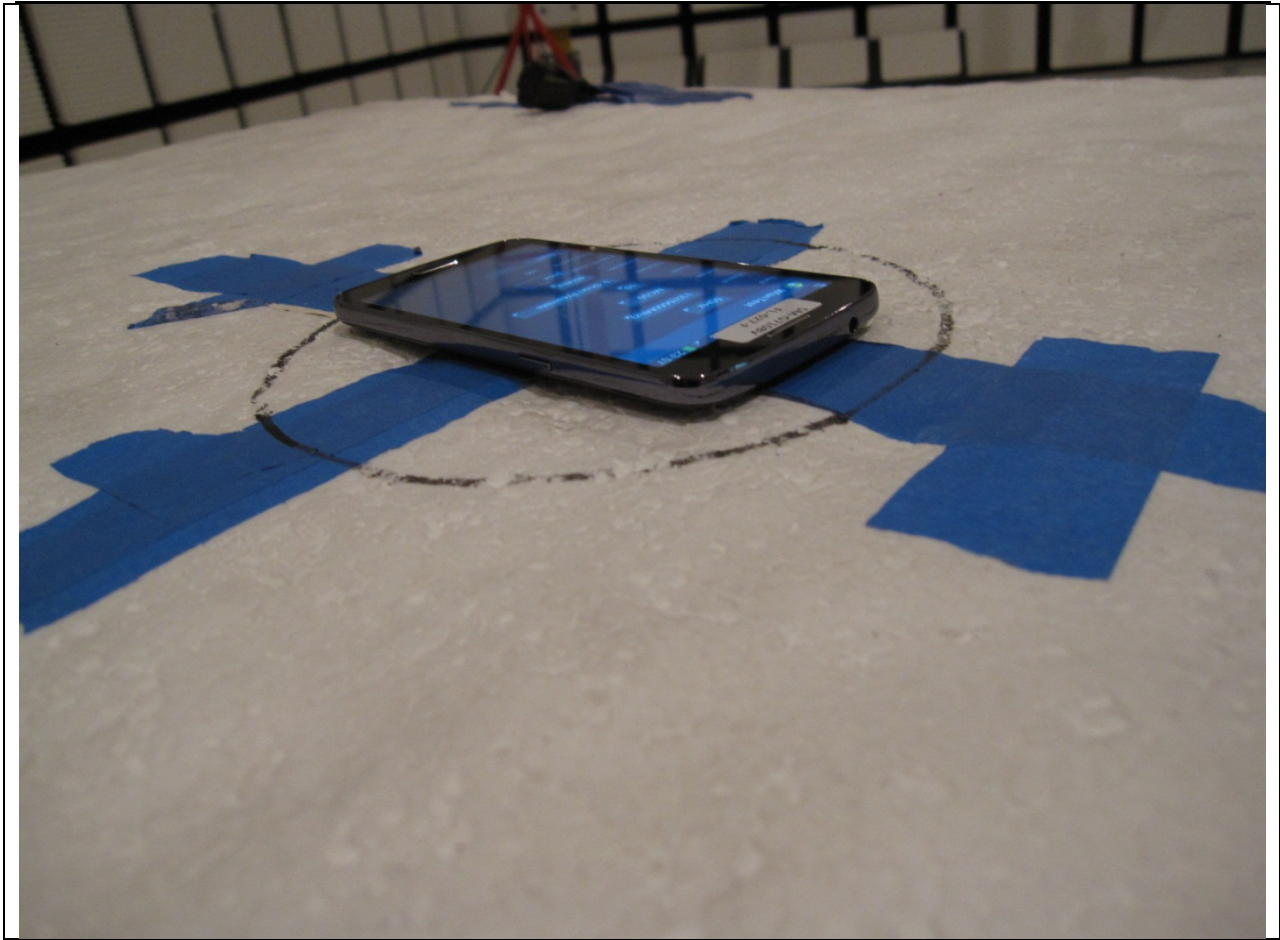

12. SETUP PHOTOS

ANTENNA PORT CONDUCTED RF MEASUREMENT SETUP

ANTENNA PORT CONDUCTED PHOTO

RADIATED RF MEASUREMENT SETUP (BELOW 1 GHz)

RADIATED FRONT=PHOTO (BELOW 1 GHz)

RADIATED BACK PHOTO (BELOW 1 GHz)

RADIATED RF MEASUREMENT SETUP (ABOVE 1 GHz)

RADIATED FRONT PHOTO (ABOVE 1 GHz)

RADIATED BACK PHOTO (ABOVE 1 GHz)

RADIATED RF MEASUREMENT SETUP FOR PORTABLE CONFIGURATION

X-AXIS FRONT PHOTO

X-AXIS BACK PHOTO

Y-AXIS FRONT PHOTO

Y-AXIS BACK PHOTO

Z-AXIS FRONT PHOTO

Z-AXIS BACK PHOTO

POWERLINE CONDUCTED EMISSIONS MEASUREMENT SETUP

LINE CONDUCTED FRONT PHOTO

LINE CONDUCTED BACK PHOTO

END OF REPORT