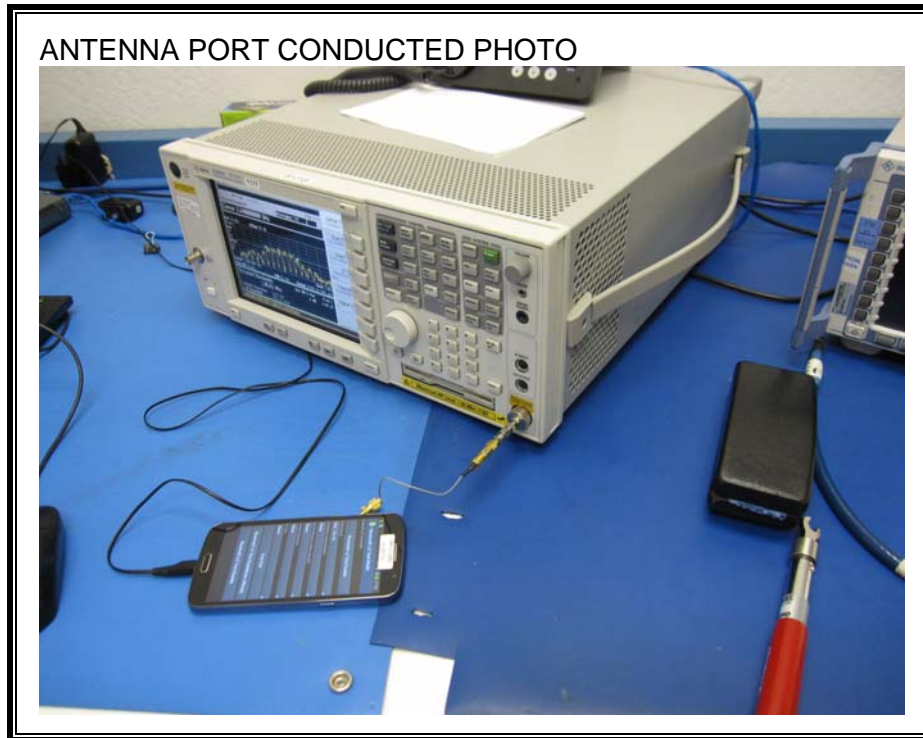

### ANTENNA PORT CONDUCTED RF MEASUREMENT SETUP

**RADIATED RF MEASUREMENT SETUP (BELOW 1 GHz)**

RADIATED FRONT PHOTO (BELOW 1 GHz)

RADIATED BACK PHOTO (BELOW 1 GHz)

**RADIATED RF MEASUREMENT SETUP (ABOVE 1 GHz)**

**RADIATED RF MEASUREMENT SETUP FOR PORTABLE CONFIGURATION**

Y-AXIS FRONT PHOTO

Y-AXIS BACK PHOTO

Z-AXIS FRONT PHOTO

Z-AXIS BACK PHOTO

**POWERLINE CONDUCTED EMISSIONS MEASUREMENT SETUP**

**END OF REPORT**