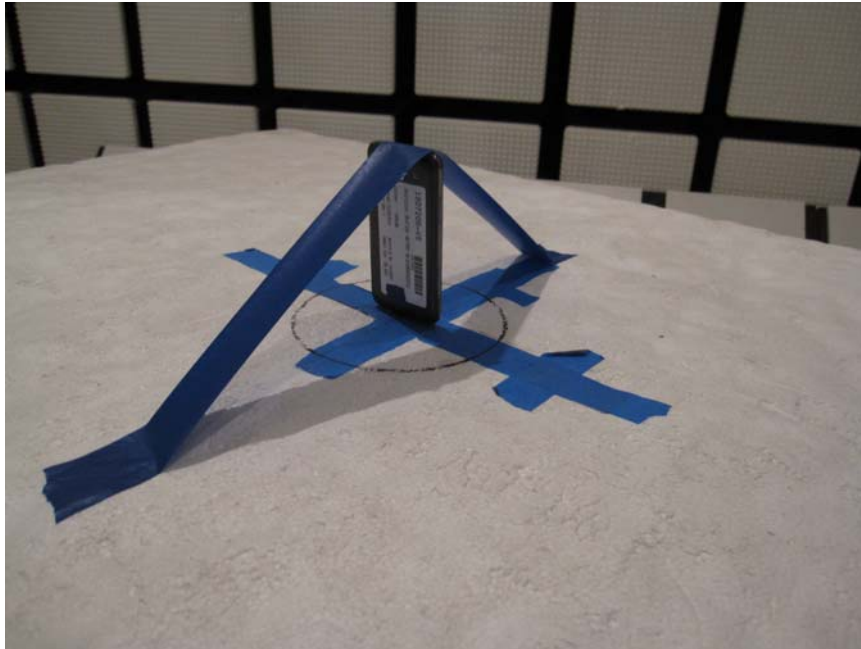

### ANTENNA PORT CONDUCTED RF MEASUREMENT SETUP

**RADIATED RF MEASUREMENT SETUP (BELOW 1 GHz)**

RADIATED FRONT PHOTO (BELOW 1 GHz)

RADIATED BACK PHOTO (BELOW 1 GHz)

**RADIATED RF MEASUREMENT SETUP (ABOVE 1 GHz)**

**RADIATED RF MEASUREMENT SETUP FOR PORTABLE CONFIGURATION**

Y-AXIS FRONT PHOTO

Y-AXIS BACK PHOTO

Z-AXIS FRONT PHOTO

Z-AXIS BACK PHOTO

**POWERLINE CONDUCTED EMISSIONS MEASUREMENT SETUP**

**END OF REPORT**