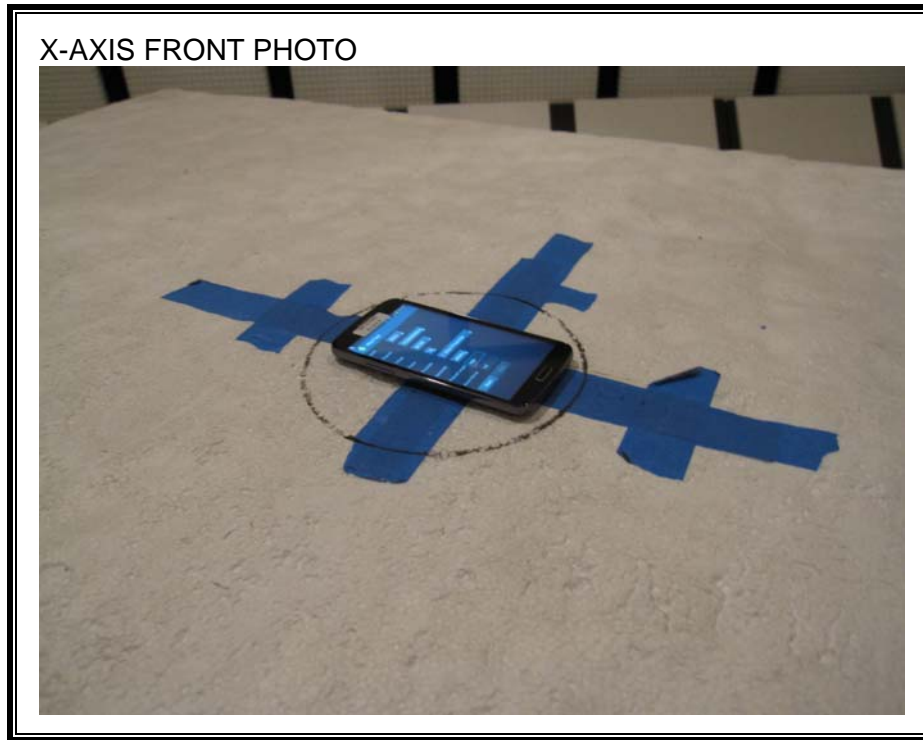

### ANTENNA PORT CONDUCTED RF MEASUREMENT SETUP

**RADIATED RF MEASUREMENT SETUP (BELOW 1 GHz)**

RADIATED FRONT PHOTO (BELOW 1 GHz)

RADIATED BACK PHOTO (BELOW 1 GHz)

**RADIATED RF MEASUREMENT SETUP (ABOVE 1 GHz)**

**RADIATED RF MEASUREMENT SETUP FOR PORTABLE CONFIGURATION**

Y-AXIS FRONT PHOTO

Y-AXIS BACK PHOTO

Z-AXIS FRONT PHOTO

Z-AXIS BACK PHOTO

**POWERLINE CONDUCTED EMISSIONS MEASUREMENT SETUP**

**END OF REPORT**