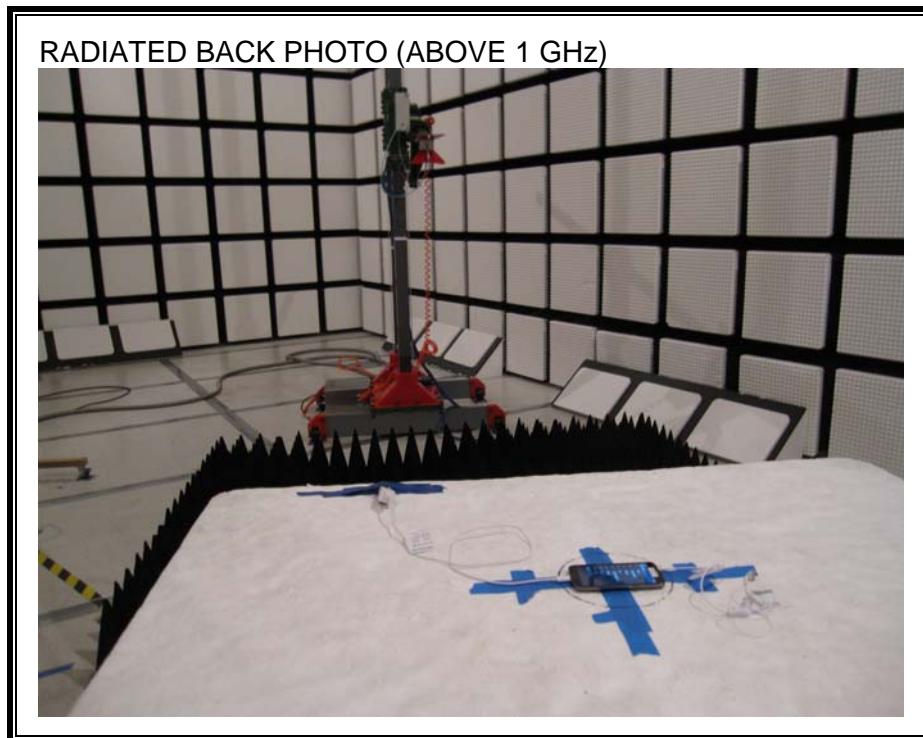

### ANTENNA PORT CONDUCTED RF MEASUREMENT SETUP

**RADIATED RF MEASUREMENT SETUP (BELOW 1 GHz)**

RADIATED FRONT PHOTO (BELOW 1 GHz)

RADIATED BACK PHOTO (BELOW 1 GHz)

**RADIATED RF MEASUREMENT SETUP (ABOVE 1 GHz)**

**RADIATED RF MEASUREMENT SETUP FOR PORTABLE CONFIGURATION**

Y-AXIS FRONT PHOTO

Y-AXIS BACK PHOTO

Z-AXIS FRONT PHOTO

Z-AXIS BACK PHOTO

**POWERLINE CONDUCTED EMISSIONS MEASUREMENT SETUP**

**END OF REPORT**