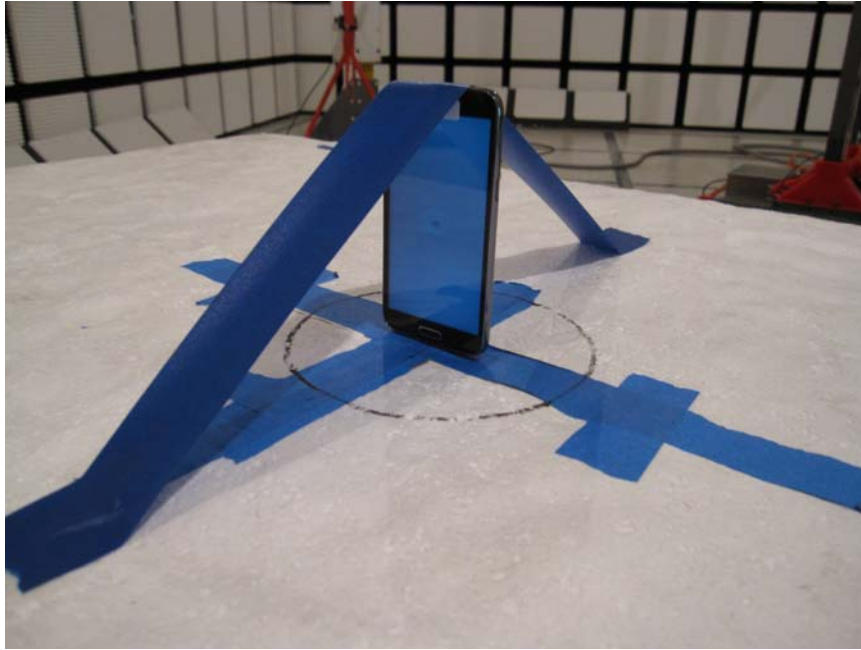

### ANTENNA PORT CONDUCTED RF MEASUREMENT SETUP

**RADIATED RF MEASUREMENT SETUP (BELOW 1 GHz)**

RADIATED FRONT PHOTO (BELOW 1 GHz)

RADIATED BACK PHOTO (BELOW 1 GHz)

**RADIATED RF MEASUREMENT SETUP (ABOVE 1 GHz)**

**RADIATED RF MEASUREMENT SETUP FOR PORTABLE CONFIGURATION**

Y-AXIS FRONT PHOTO

Y-AXIS BACK PHOTO

Z-AXIS FRONT PHOTO

Z-AXIS BACK PHOTO

**POWERLINE CONDUCTED EMISSIONS MEASUREMENT SETUP**

**END OF REPORT**