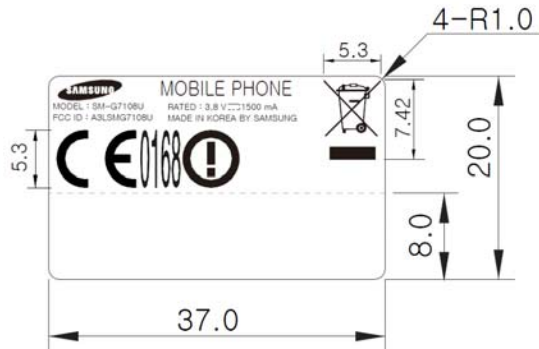

Label and Location

Model: SM-G7108U

FCC ID: A3LSMG7108U

Label:

Location:

Top →

Back of device →

Bottom →

Label is placed inside of the battery compartment.