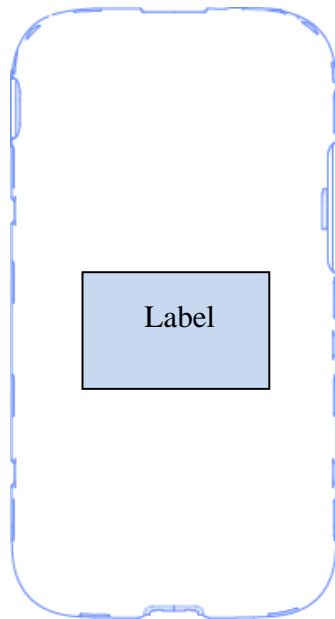

Label and Location

Model: SM-G7108U

FCC ID: A3LSMG7108U

Label:

Location:

Top →

Back of device →

Bottom →

Label is placed inside of the battery compartment.