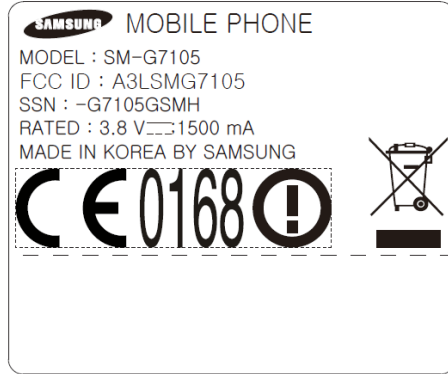

Label and Location

Model: SM-G7105
FCC ID: A3LSMG7105

Label:

Location:

Label is placed inside of the battery compartment.