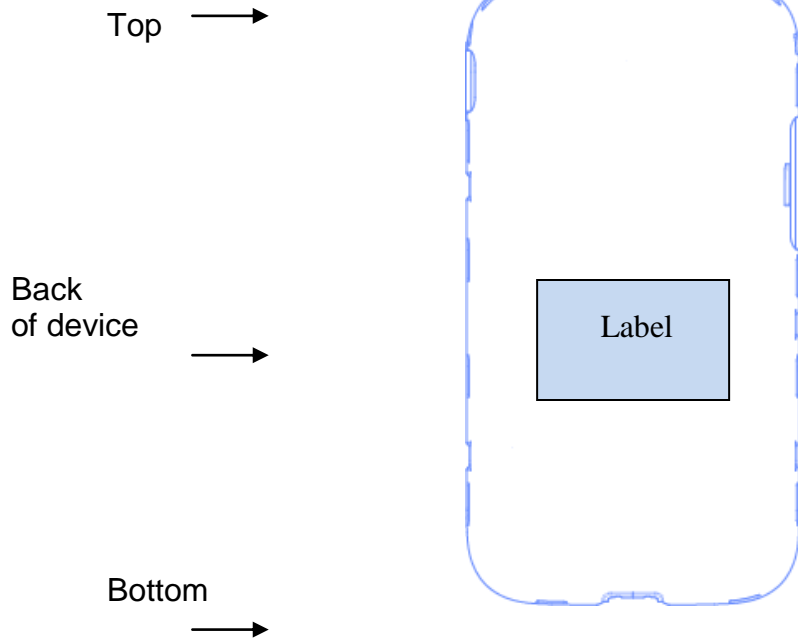

Label and Location

Model: SM-G7105
FCC ID: A3LSMG7105

Label:

Location:

Label is placed inside of the battery compartment.