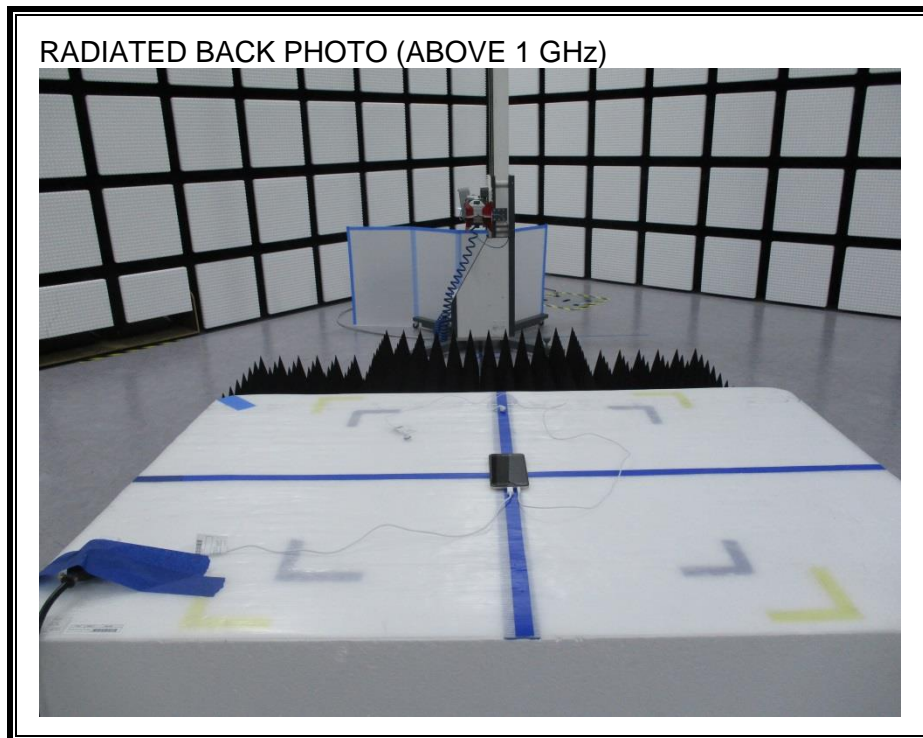

11. SETUP PHOTOS

ANTENNA PORT CONDUCTED RF MEASUREMENT SETUP

RADIATED RF MEASUREMENT SETUP (BELOW 1 GHz)

RADIATED RF MEASUREMENT SETUP (ABOVE 1 GHz, X Orientation)

RADIATED RF MEASUREMENT SETUP (ABOVE 1 GHz, Z Orientation)

RADIATED RF MEASUREMENT SETUP FOR PORTABLE CONFIGURATION

ENVIRONMENTAL CHAMBER PHOTO

END OF REPORT