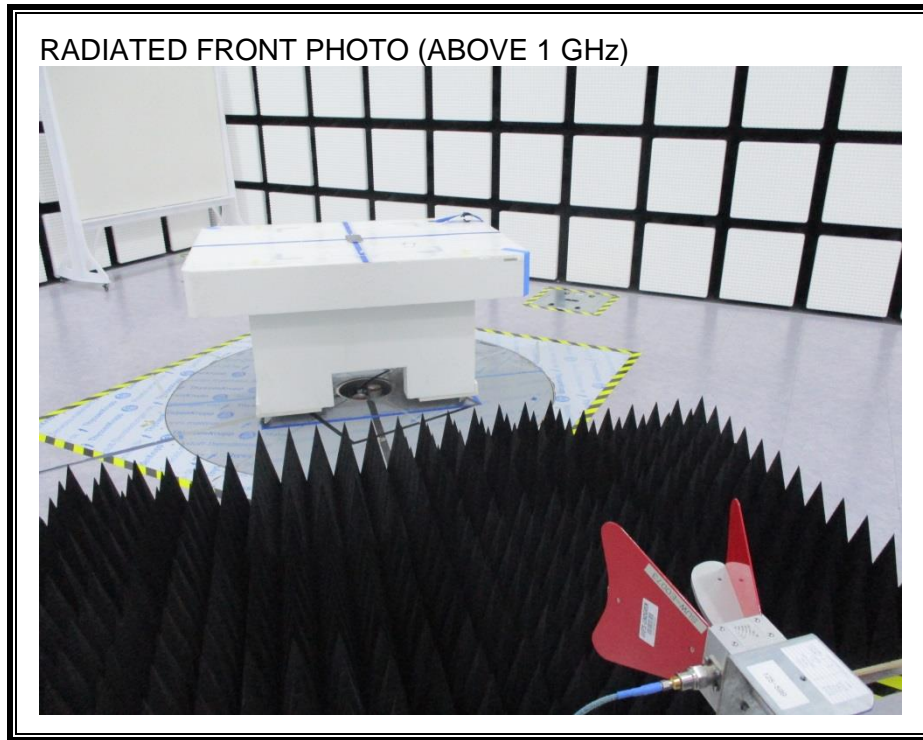

11. SETUP PHOTOS

ANTENNA PORT CONDUCTED RF MEASUREMENT SETUP

RADIATED RF MEASUREMENT SETUP (BELOW 1 GHz)

RADIATED RF MEASUREMENT SETUP (ABOVE 1 GHz, X Orientation)

RADIATED RF MEASUREMENT SETUP (ABOVE 1 GHz, Z Orientation)

RADIATED RF MEASUREMENT SETUP FOR PORTABLE CONFIGURATION

ENVIRONMENTAL CHAMBER PHOTO

END OF REPORT