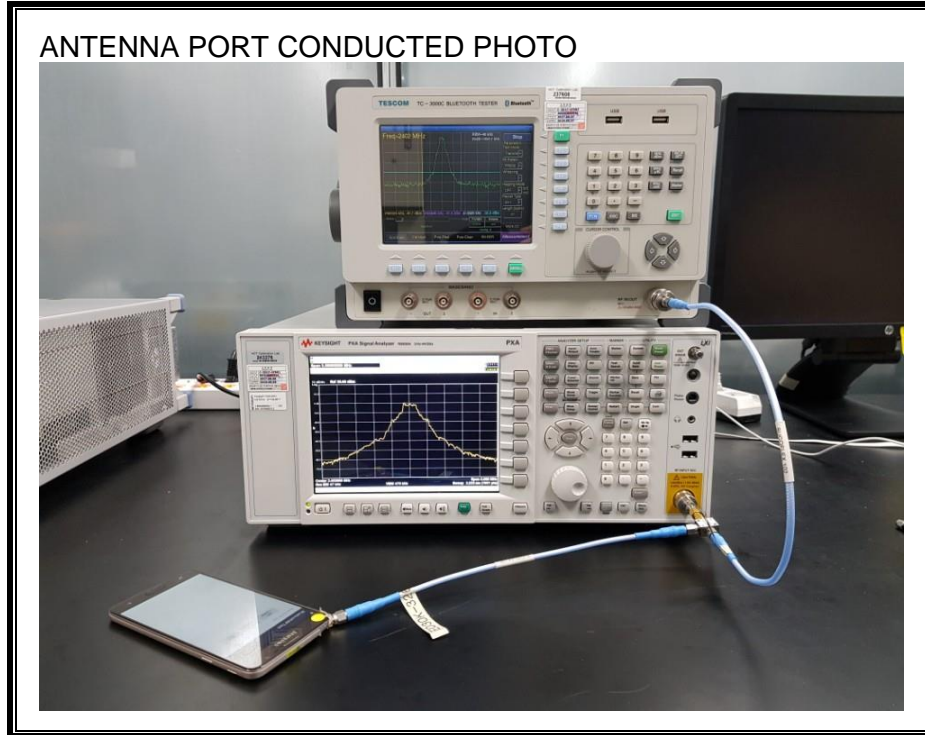

12. SETUP PHOTOS

ANTENNA PORT CONDUCTED RF MEASUREMENT SETUP

RADIATED RF MEASUREMENT SETUP (BELOW 1 GHz)

RADIATED RF MEASUREMENT SETUP (ABOVE 1 GHz)

RADIATED RF MEASUREMENT SETUP FOR PORTABLE CONFIGURATION

POWERLINE CONDUCTED EMISSIONS MEASUREMENT SETUP

END OF REPORT