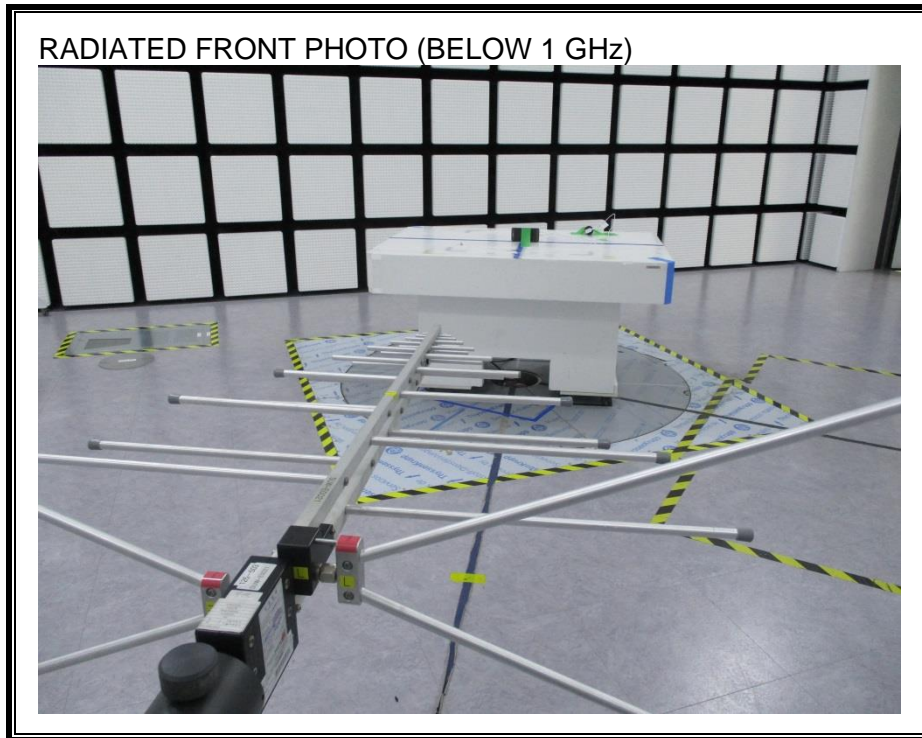

12. SETUP PHOTOS

ANTENNA PORT CONDUCTED RF MEASUREMENT SETUP

RADIATED RF MEASUREMENT SETUP (BELOW 1 GHz)

RADIATED RF MEASUREMENT SETUP (ABOVE 1 GHz)

RADIATED RF MEASUREMENT SETUP FOR PORTABLE CONFIGURATION

POWERLINE CONDUCTED EMISSIONS MEASUREMENT SETUP

END OF REPORT