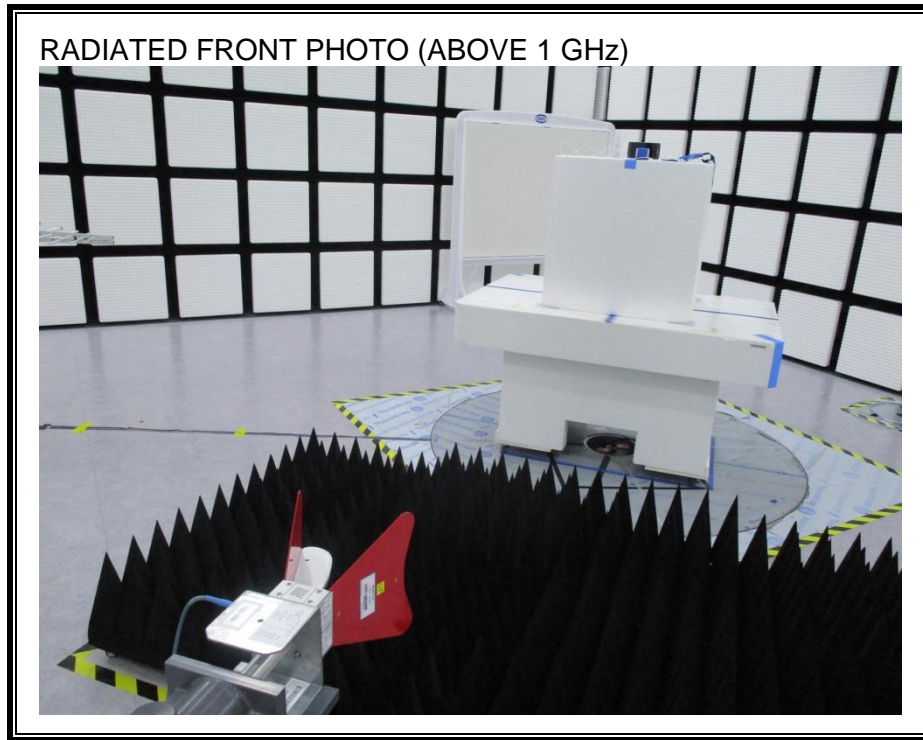

12. SETUP PHOTOS

ANTENNA PORT CONDUCTED RF MEASUREMENT SETUP

RADIATED RF MEASUREMENT SETUP (BELOW 1 GHz)

RADIATED RF MEASUREMENT SETUP (ABOVE 1 GHz)

RADIATED RF MEASUREMENT SETUP FOR PORTABLE CONFIGURATION

POWERLINE CONDUCTED EMISSIONS MEASUREMENT SETUP

END OF REPORT