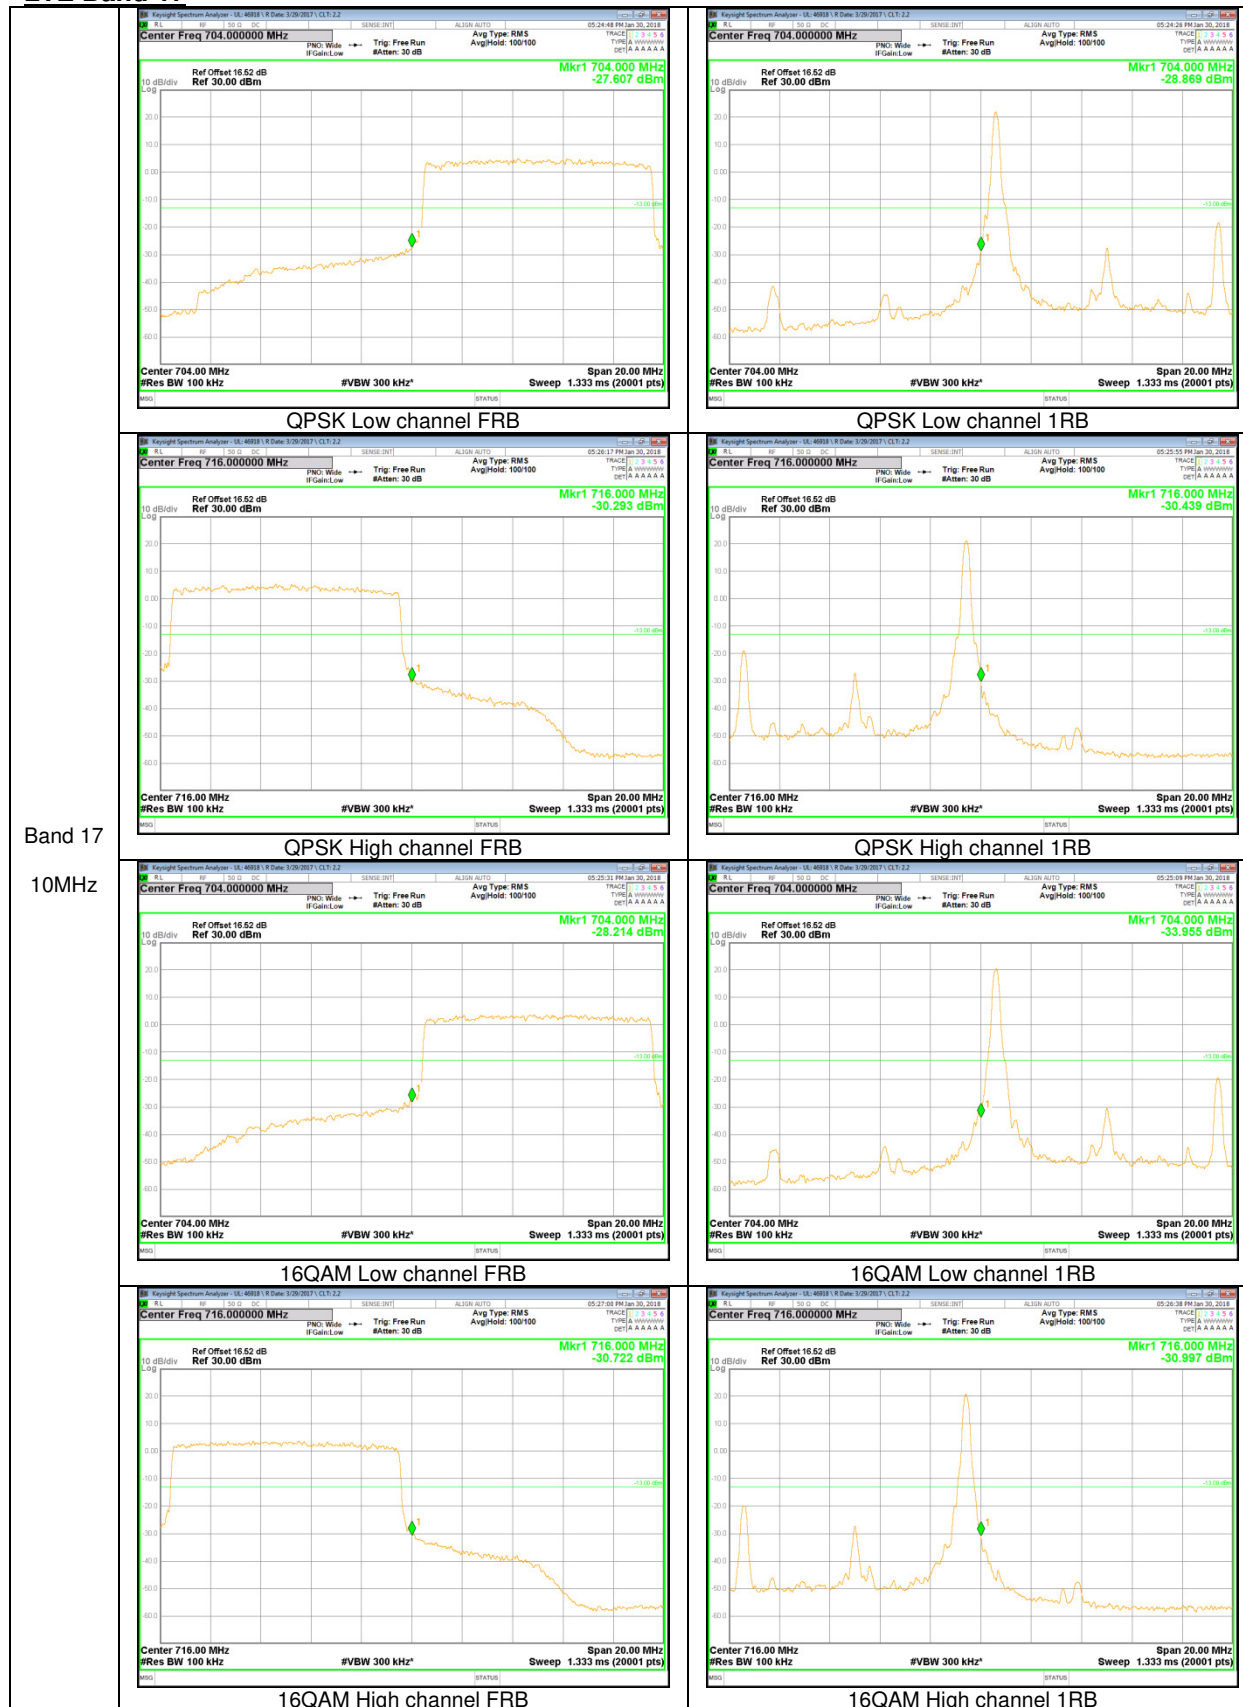

### 9.2.1. BAND EDGE PLOTS

GSM

WCDMA

**WCDMA**

LTE Band 17

Band 17  
 10MHz

Band 17  
5MHz

LTE Band 5

Band 5  
10MHz

Band 5  
5MHz

Band 5  
3MHz

Band 5  
1.4MHz

LTE Band 4

Band 4  
20MHz

Band 4  
15MHz

Band 4  
10MHz

Band 4  
5MHz