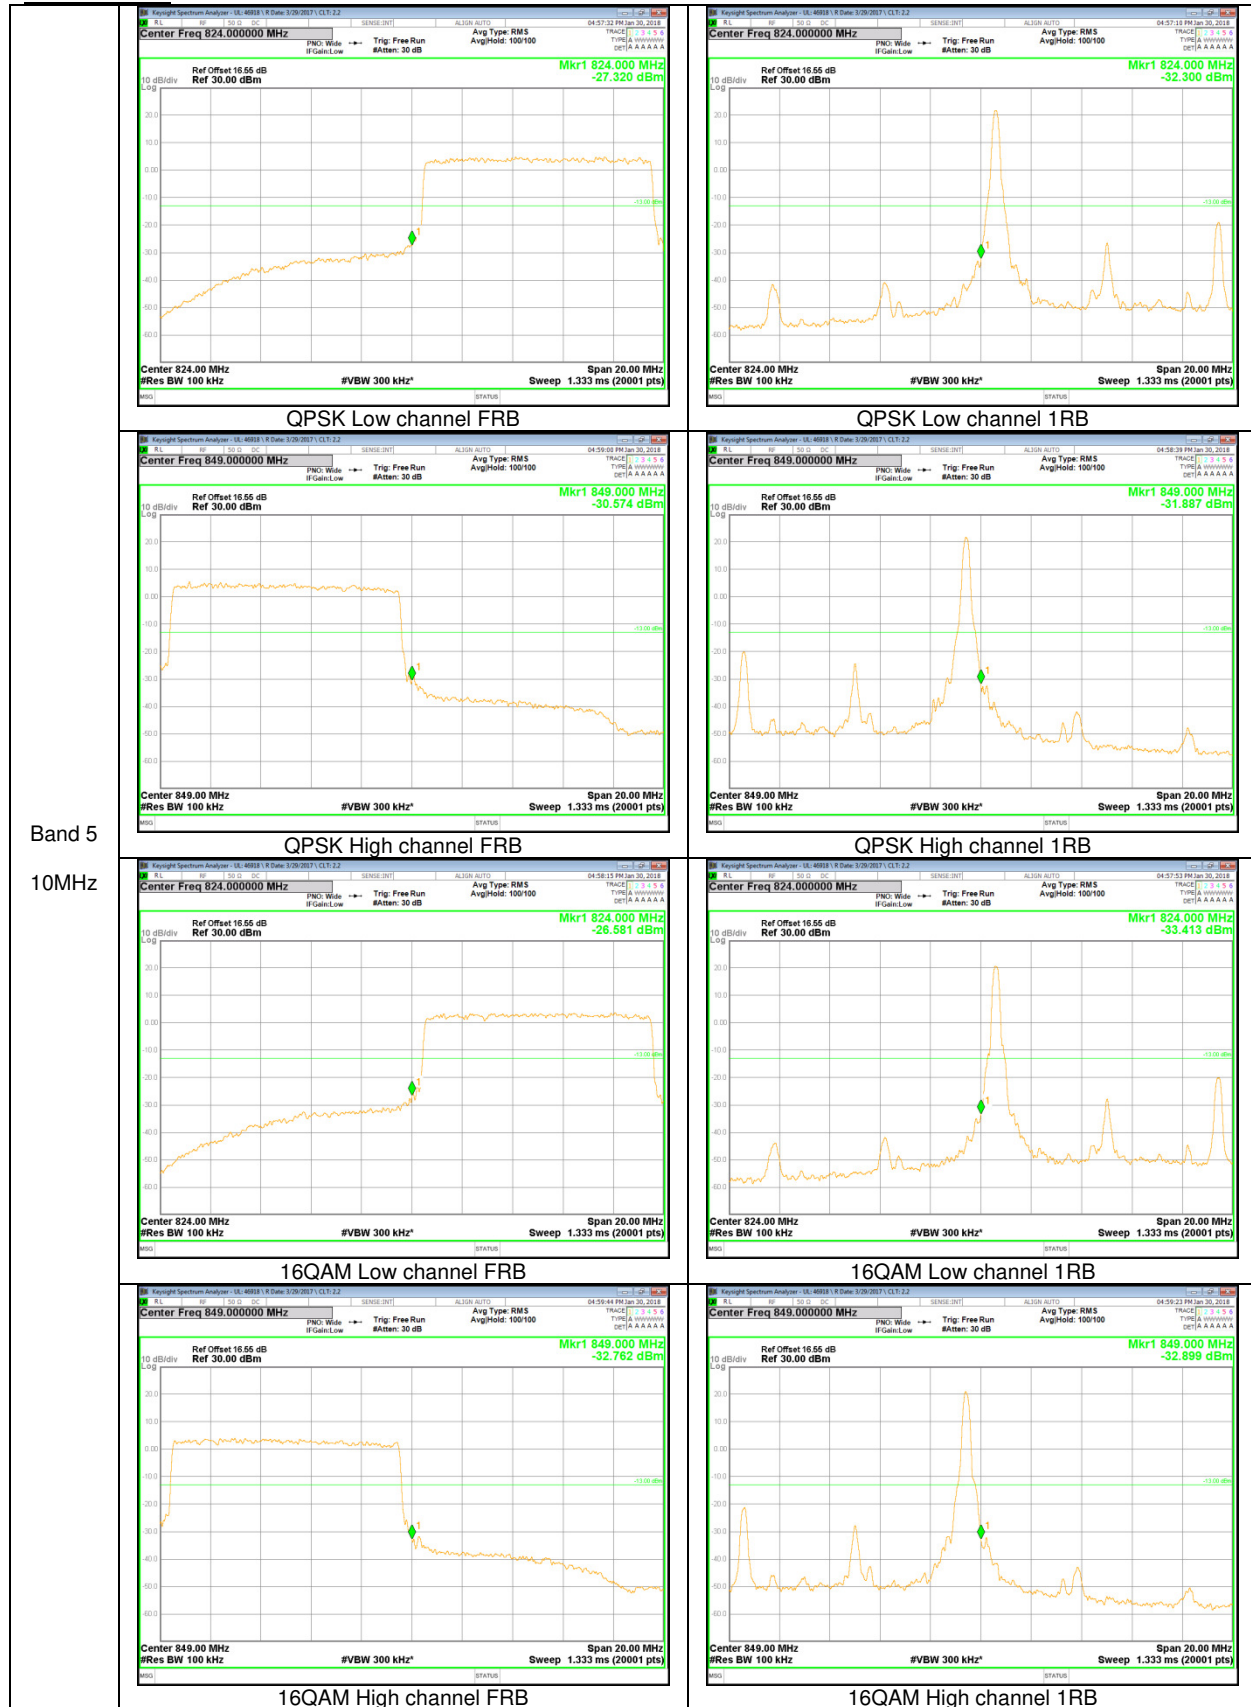

### 9.2.1. BAND EDGE PLOTS

GSM

WCDMA

**WCDMA**

LTE Band 17

Band 17  
 10MHz

Band 17  
5MHz

LTE Band 5

Band 5  
10MHz

Band 5  
5MHz

Band 5  
3MHz

Band 5  
1.4MHz

LTE Band 4

Band 4  
20MHz

Band 4  
15MHz

Band 4  
10MHz

Band 4  
5MHz