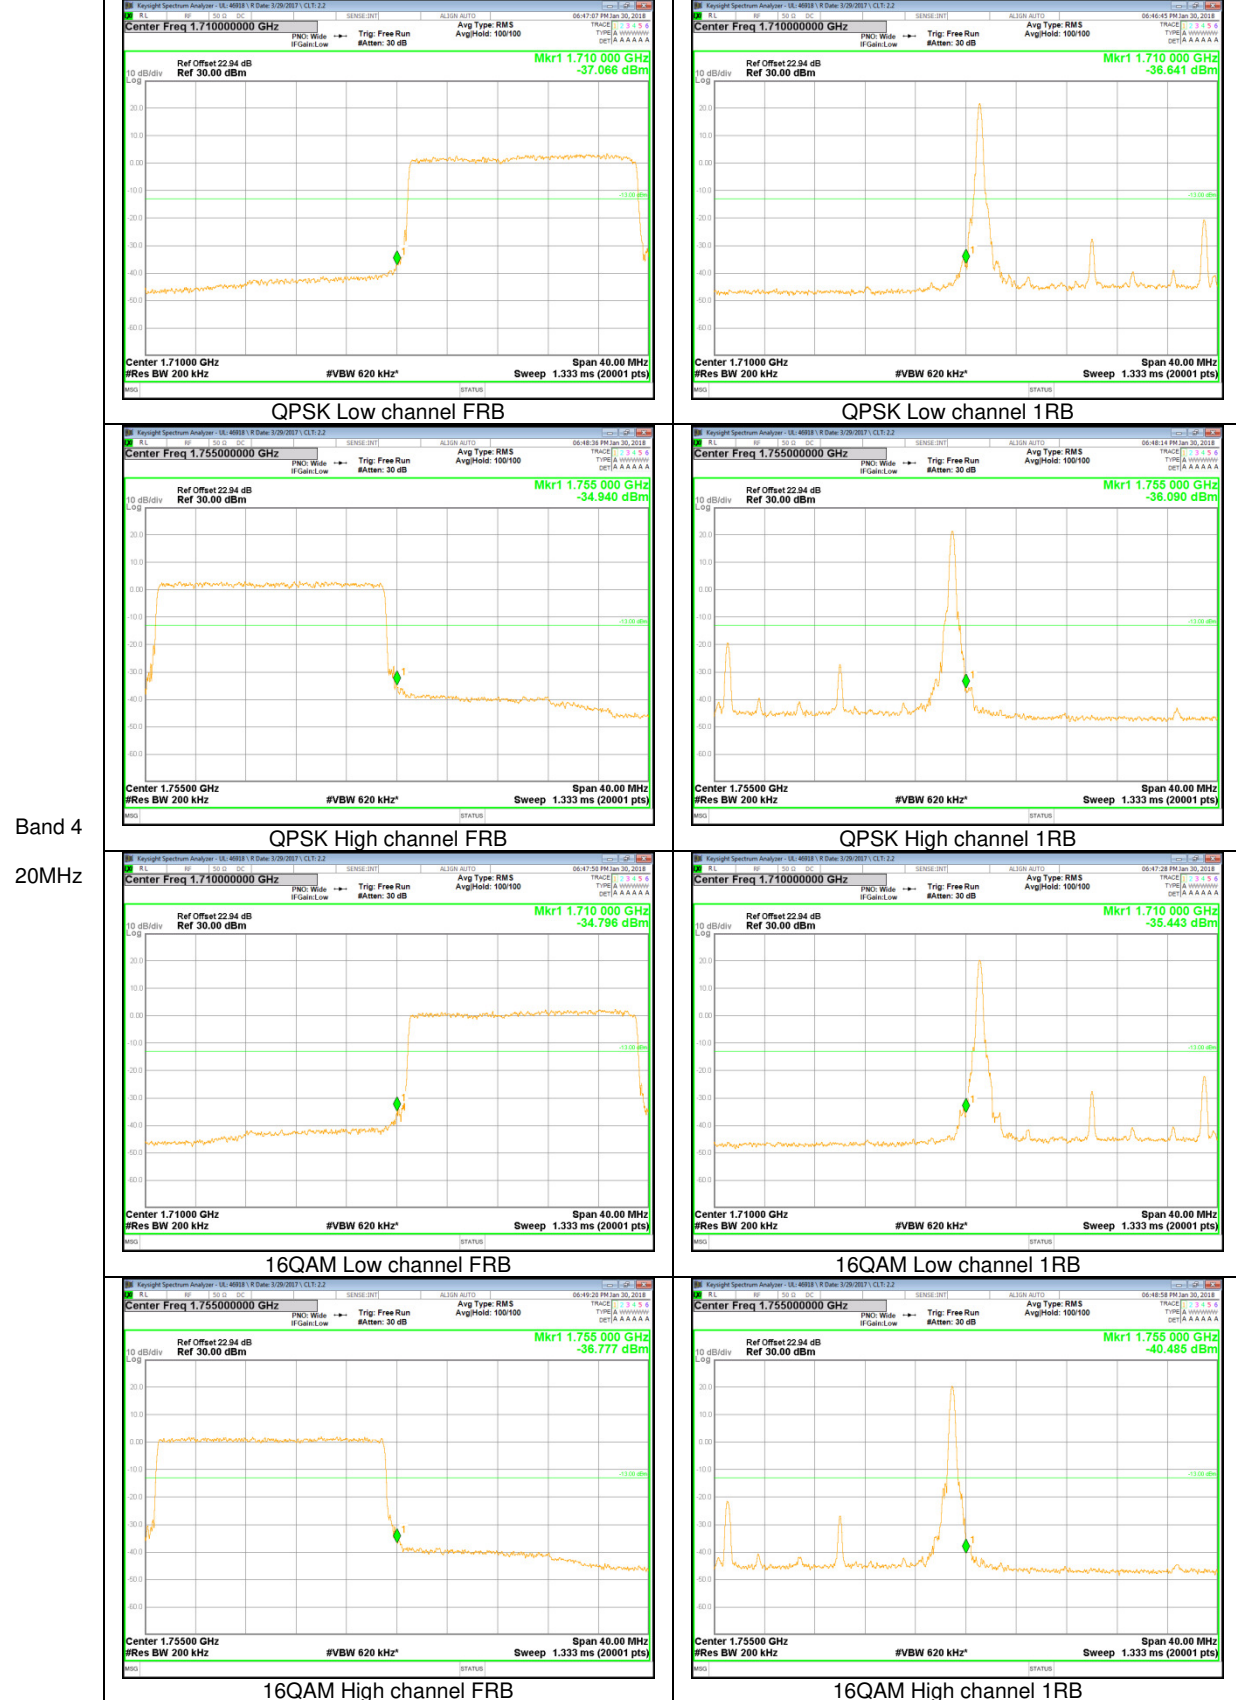

### 9.2.1. BAND EDGE PLOTS

GSM

WCDMA

**WCDMA**

LTE Band 17

Band 17  
 10MHz

Band 17  
5MHz

LTE Band 5

Band 5  
10MHz

Band 5  
5MHz

Band 5  
3MHz

Band 5  
1.4MHz

LTE Band 4

Band 4  
20MHz

Band 4  
15MHz

Band 4  
10MHz

Band 4  
5MHz