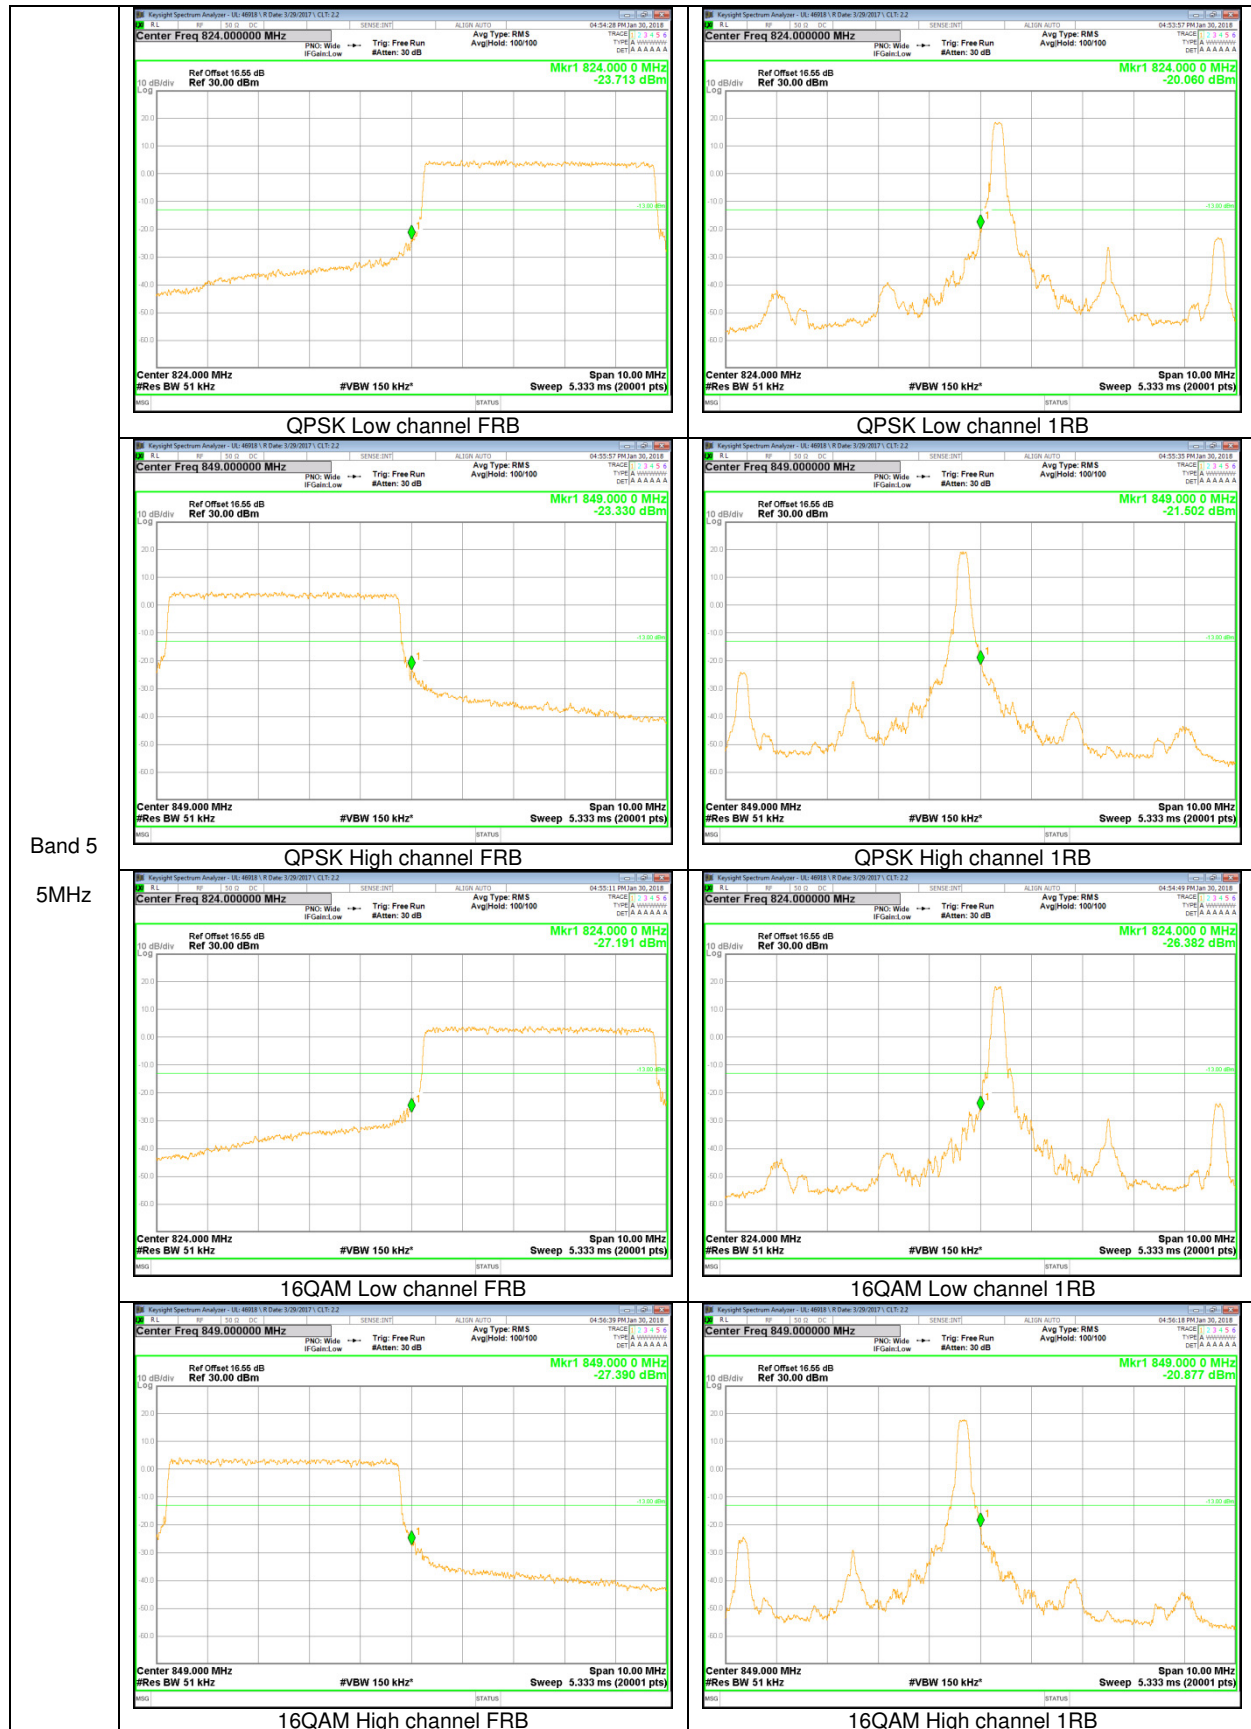

### 9.2.1. BAND EDGE PLOTS

GSM

WCDMA

**WCDMA**

LTE Band 17

Band 17  
 10MHz

Band 17  
5MHz

LTE Band 5

Band 5  
10MHz

Band 5  
5MHz

Band 5  
3MHz

Band 5  
1.4MHz

LTE Band 4

Band 4  
20MHz

Band 4  
15MHz

Band 4  
10MHz

Band 4  
5MHz