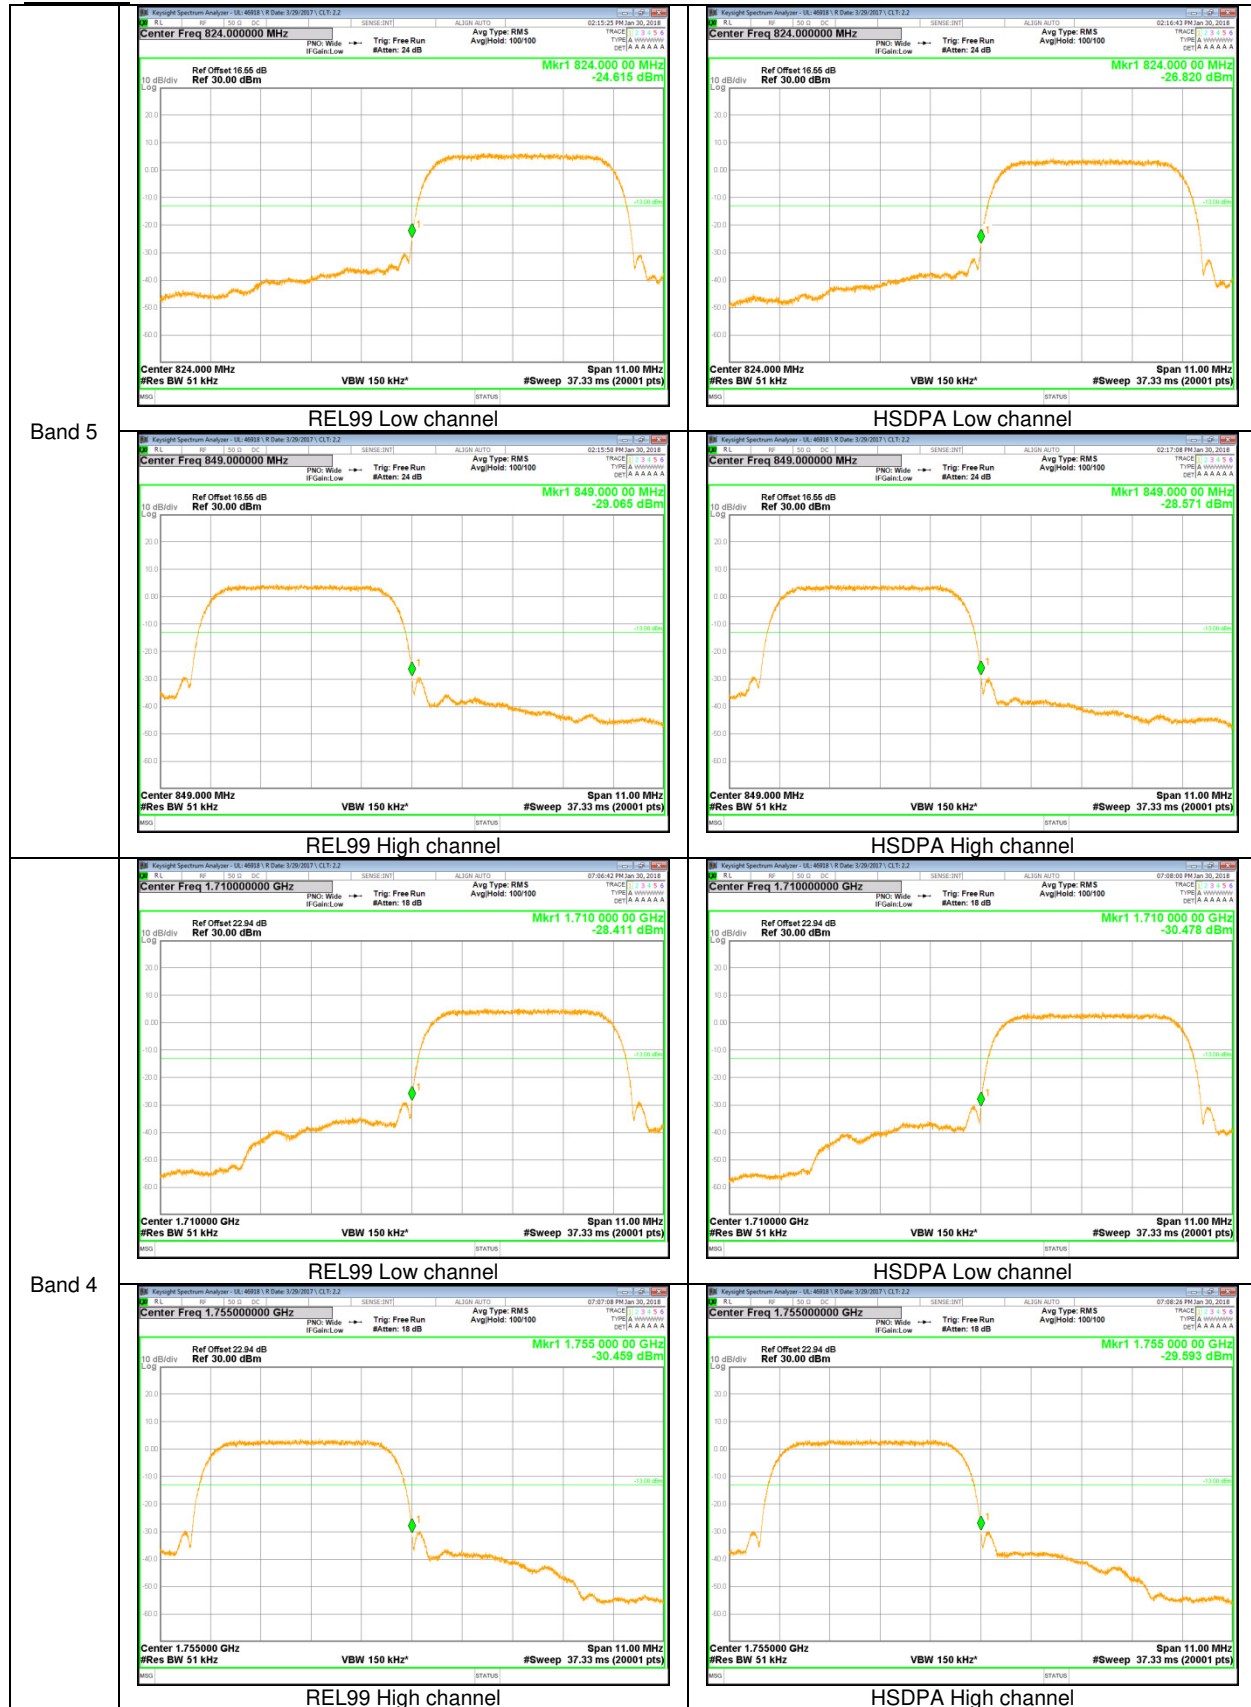

### 9.2.1. BAND EDGE PLOTS

GSM

WCDMA

**WCDMA**

LTE Band 17

Band 17  
 10MHz

Band 17  
5MHz

LTE Band 5

Band 5  
10MHz

Band 5  
5MHz

Band 5  
3MHz

Band 5  
1.4MHz

LTE Band 4

Band 4  
20MHz

Band 4  
15MHz

Band 4  
10MHz

Band 4  
5MHz