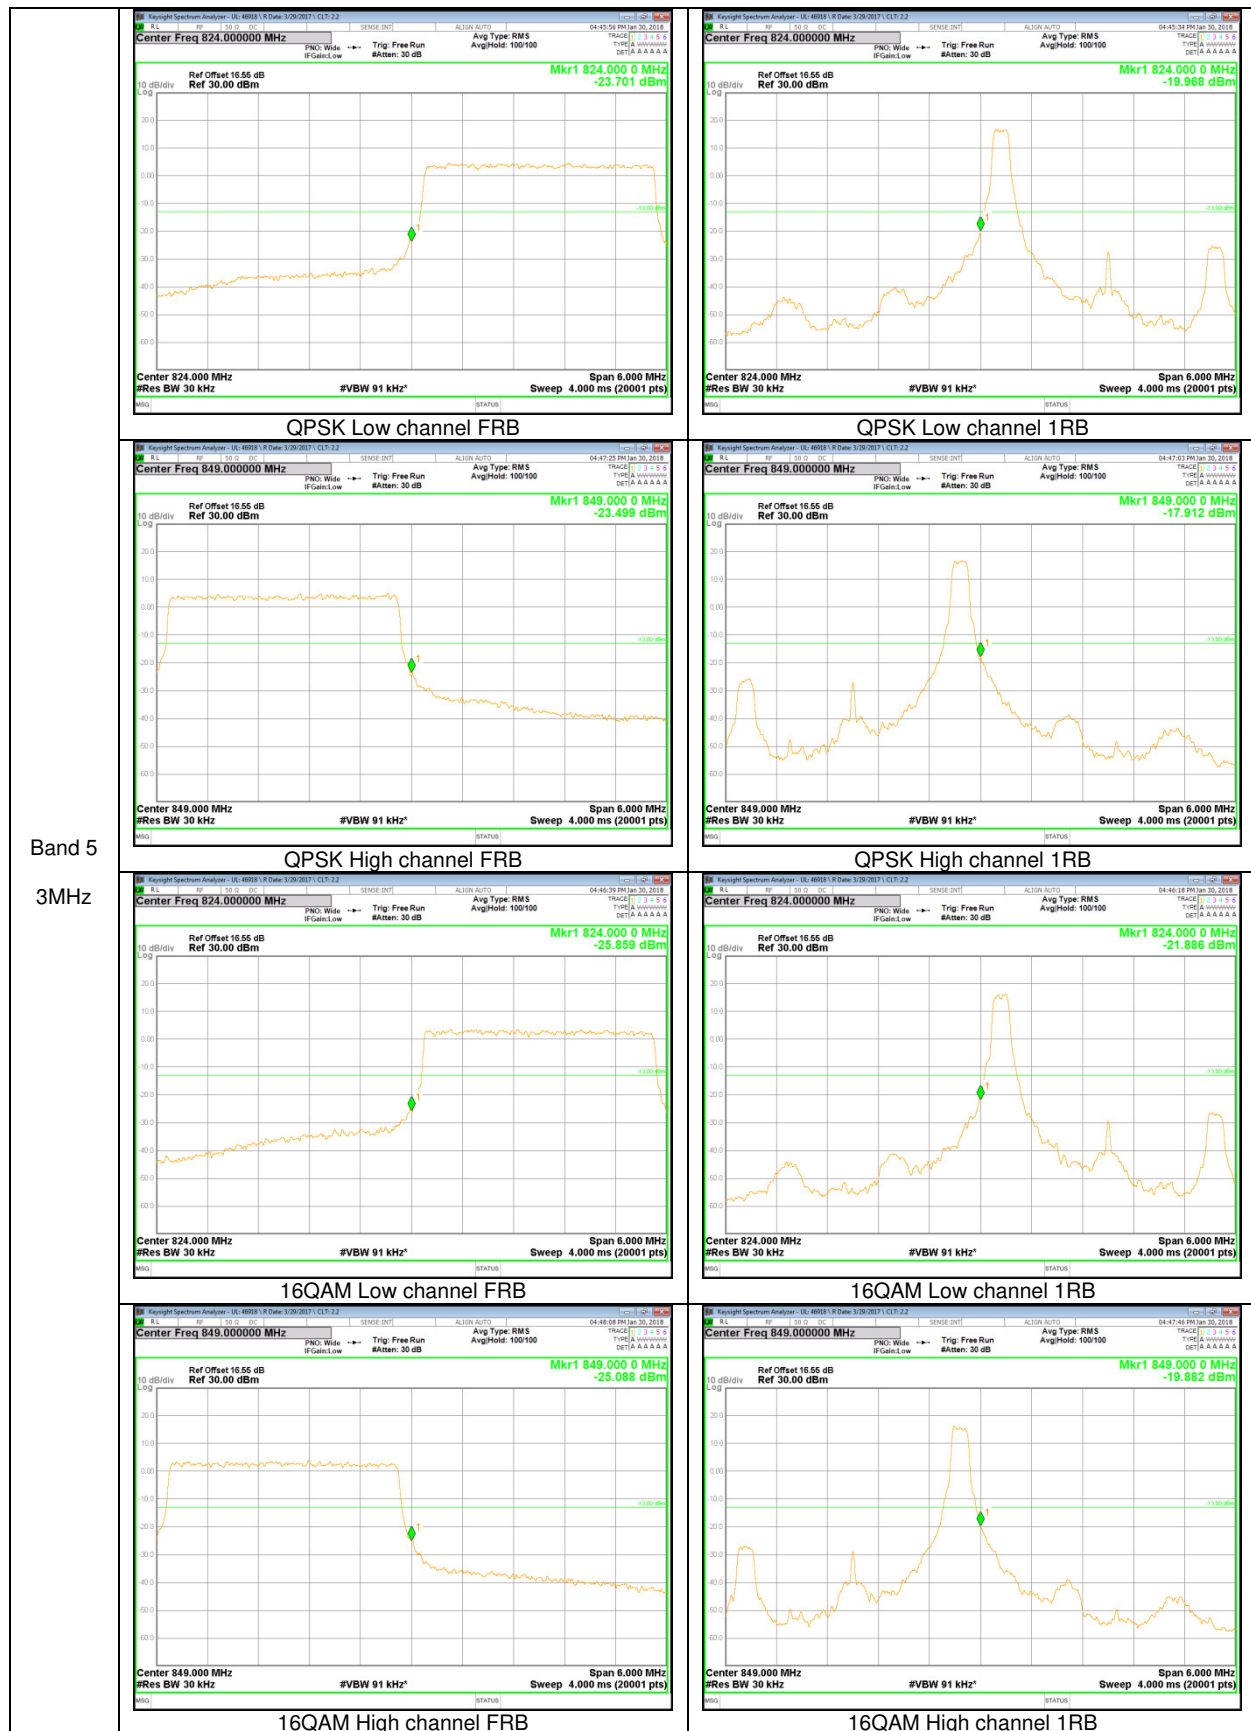

### 9.2.1. BAND EDGE PLOTS

GSM

WCDMA

**WCDMA**

LTE Band 17

Band 17  
 10MHz

Band 17  
5MHz

LTE Band 5

Band 5  
10MHz

Band 5  
5MHz

Band 5  
3MHz

Band 5  
1.4MHz

LTE Band 4

Band 4  
20MHz

Band 4  
15MHz

Band 4  
10MHz

Band 4  
5MHz