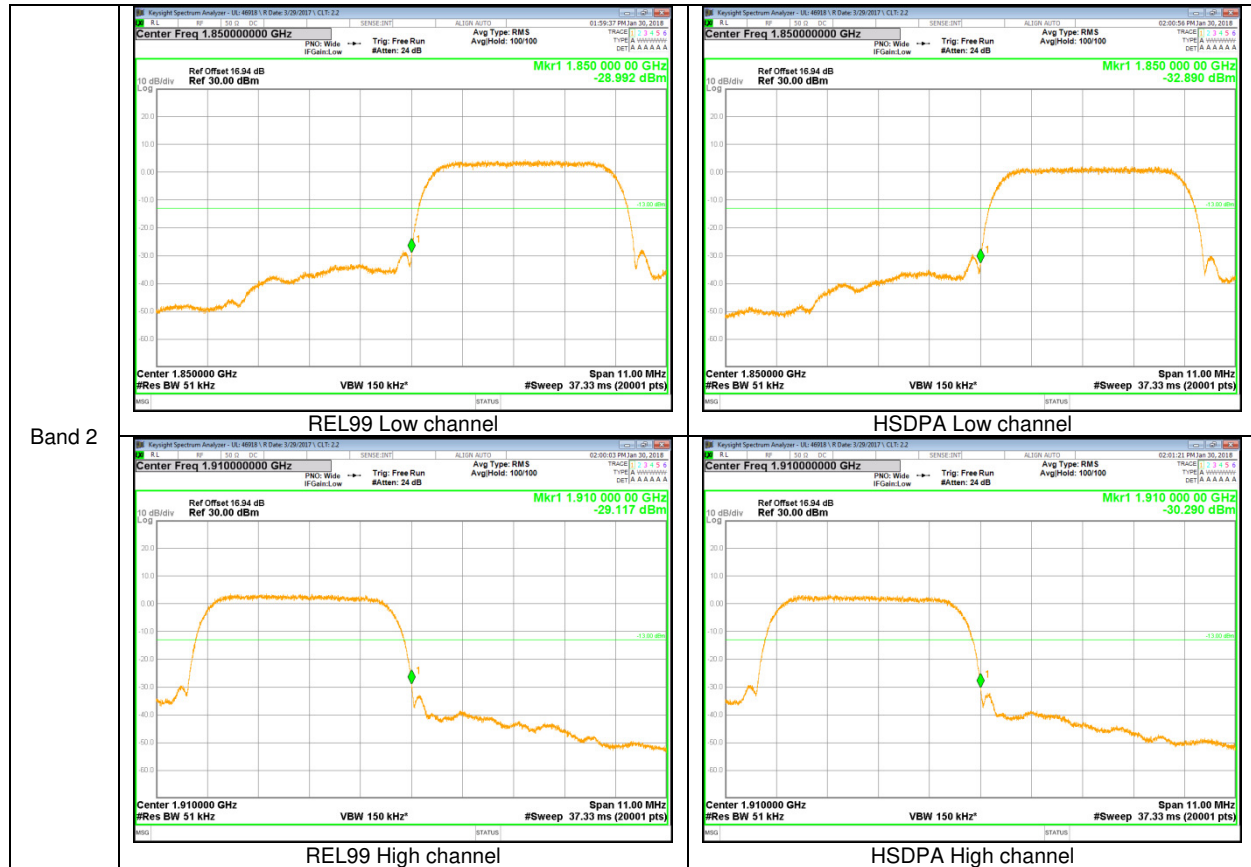

### 9.2.1. BAND EDGE PLOTS

GSM

WCDMA

**WCDMA**

LTE Band 17

Band 17  
 10MHz

Band 17  
5MHz

LTE Band 5

Band 5  
10MHz

Band 5  
5MHz

Band 5  
3MHz

Band 5  
1.4MHz

LTE Band 4

Band 4  
20MHz

Band 4  
15MHz

Band 4  
10MHz

Band 4  
5MHz