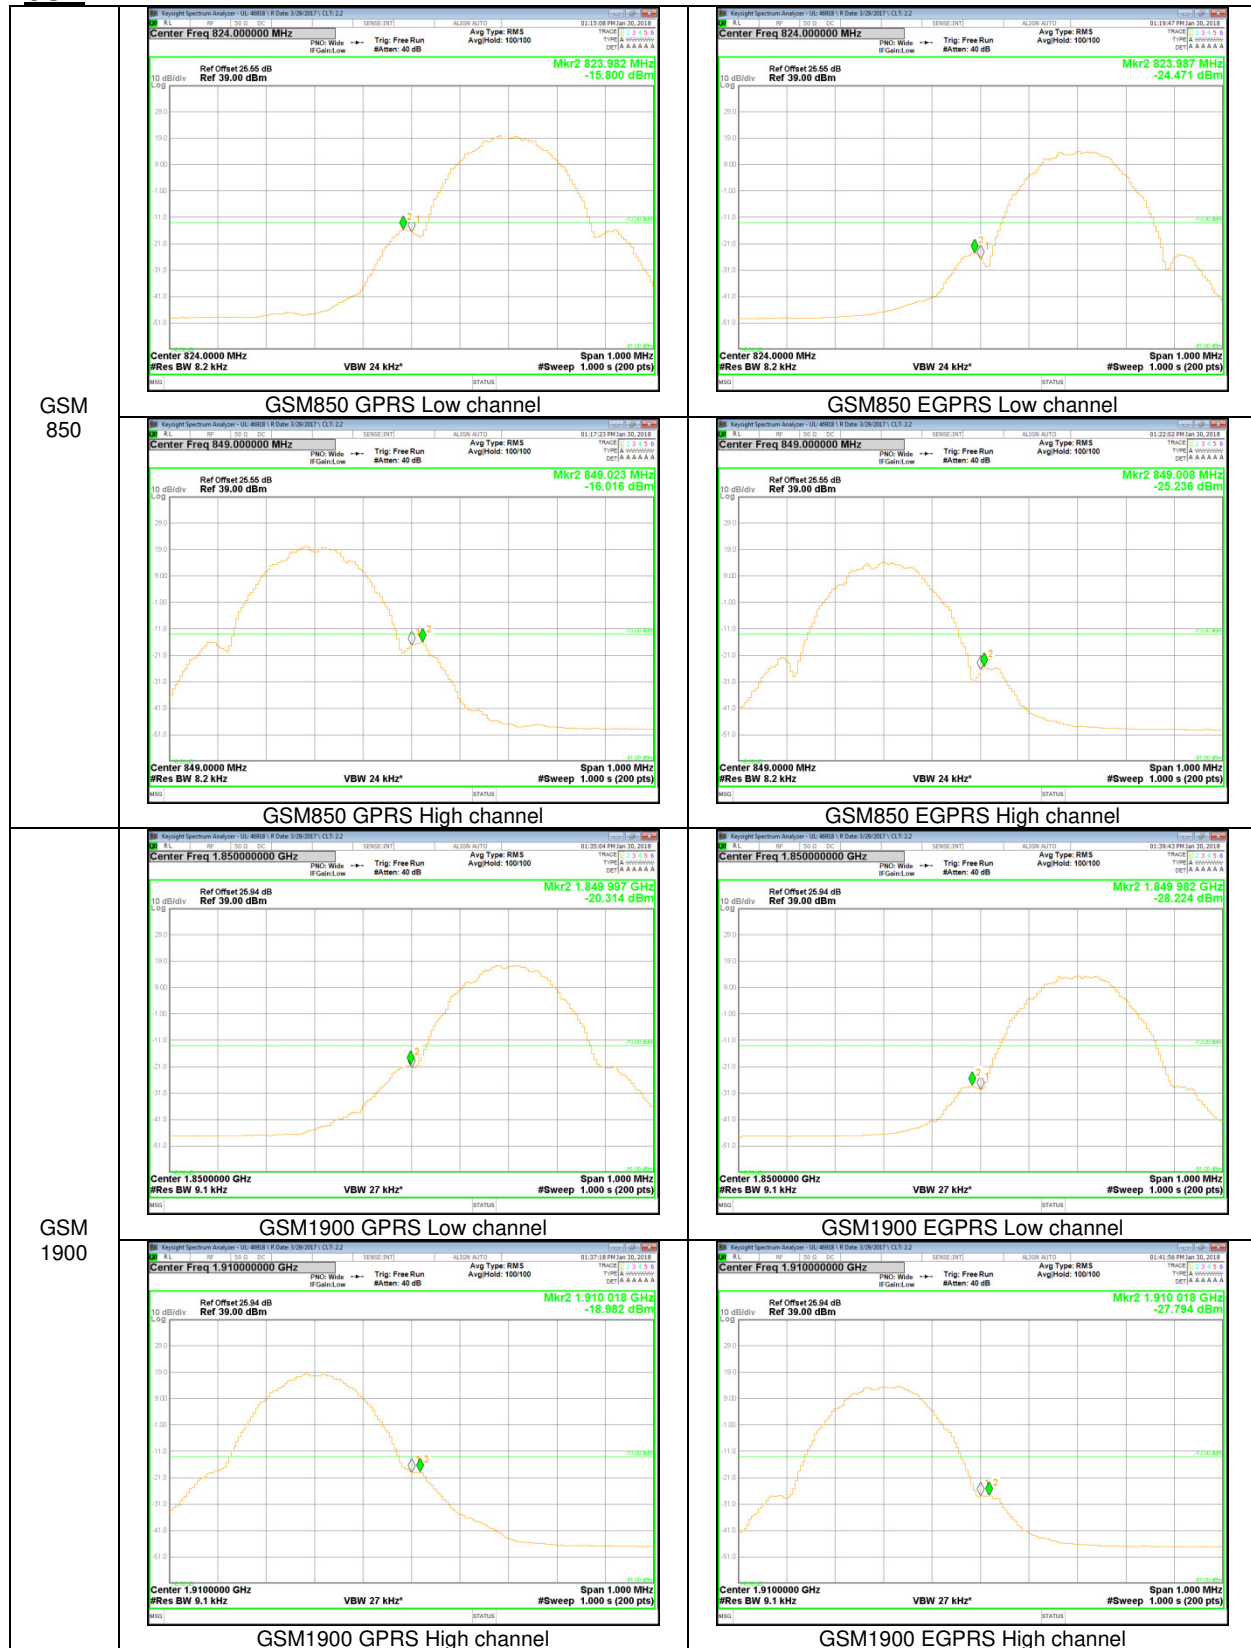

### 9.2.1. BAND EDGE PLOTS

GSM

WCDMA

**WCDMA**

LTE Band 17

Band 17  
 10MHz

Band 17  
5MHz

LTE Band 5

Band 5  
10MHz

Band 5  
5MHz

Band 5  
3MHz

Band 5  
1.4MHz

LTE Band 4

Band 4  
20MHz

Band 4  
15MHz

Band 4  
10MHz

Band 4  
5MHz