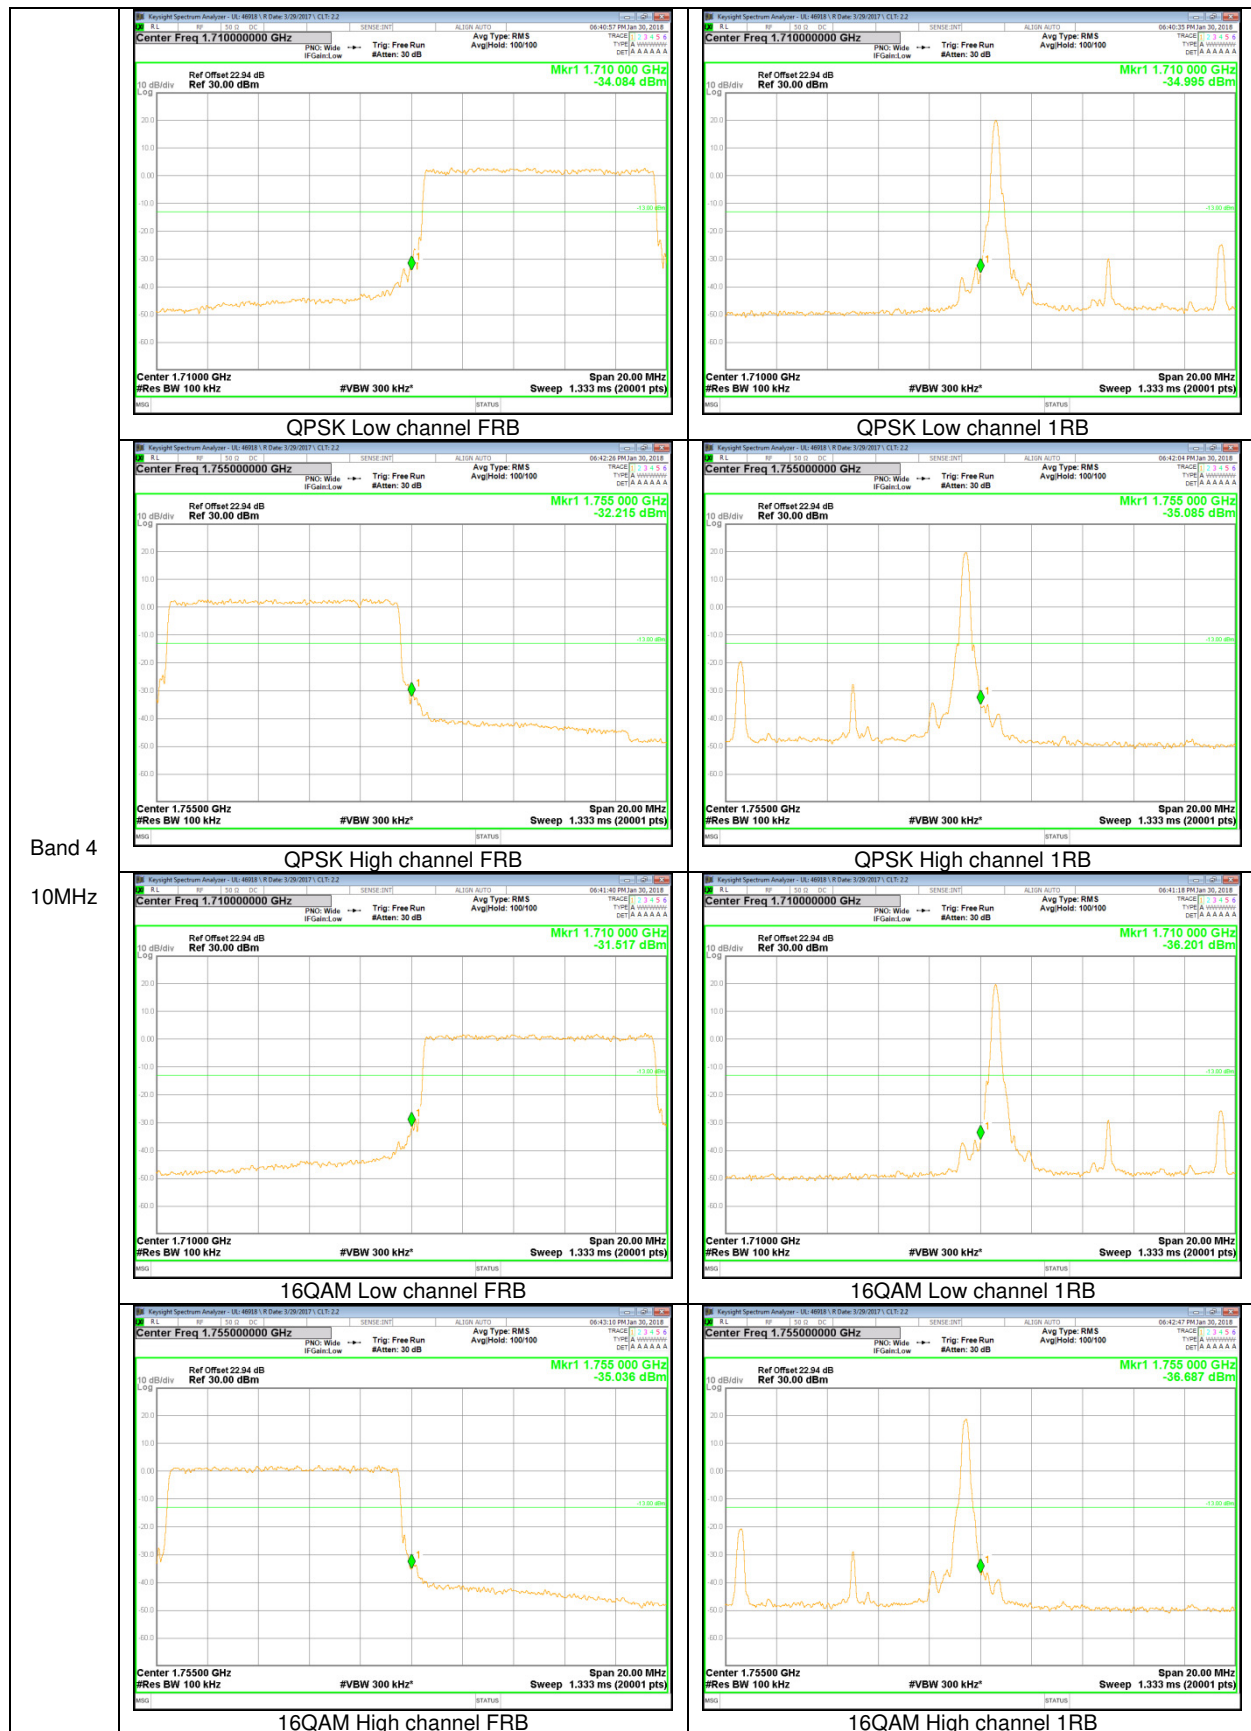

### 9.2.1. BAND EDGE PLOTS

GSM

WCDMA

**WCDMA**

LTE Band 17

Band 17  
 10MHz

Band 17  
5MHz

LTE Band 5

Band 5  
10MHz

Band 5  
5MHz

Band 5  
3MHz

Band 5  
1.4MHz

LTE Band 4

Band 4  
20MHz

Band 4  
15MHz

Band 4  
10MHz

Band 4  
5MHz