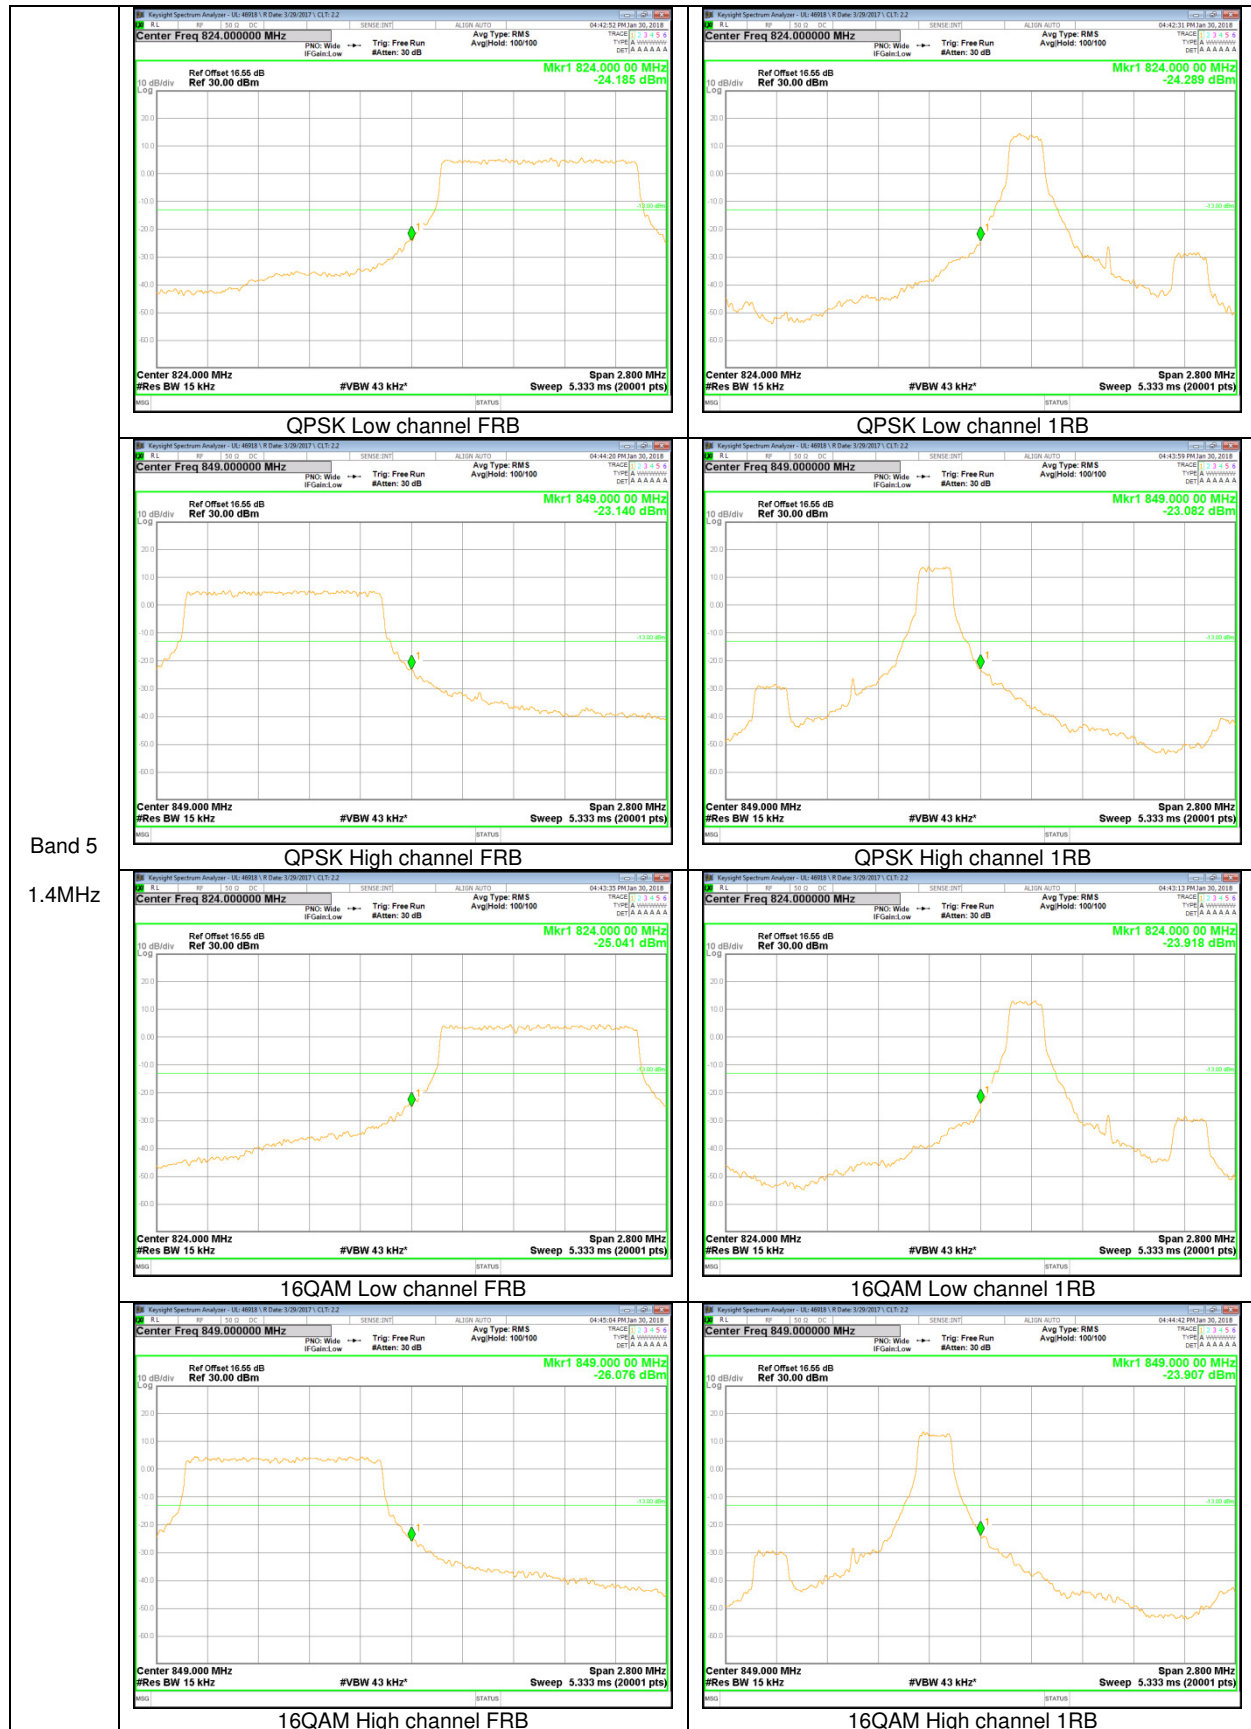

### 9.2.1. BAND EDGE PLOTS

GSM

WCDMA

**WCDMA**

LTE Band 17

Band 17  
 10MHz

Band 17  
5MHz

LTE Band 5

Band 5  
10MHz

Band 5  
5MHz

Band 5  
3MHz

Band 5  
1.4MHz

LTE Band 4

Band 4  
20MHz

Band 4  
15MHz

Band 4  
10MHz

Band 4  
5MHz