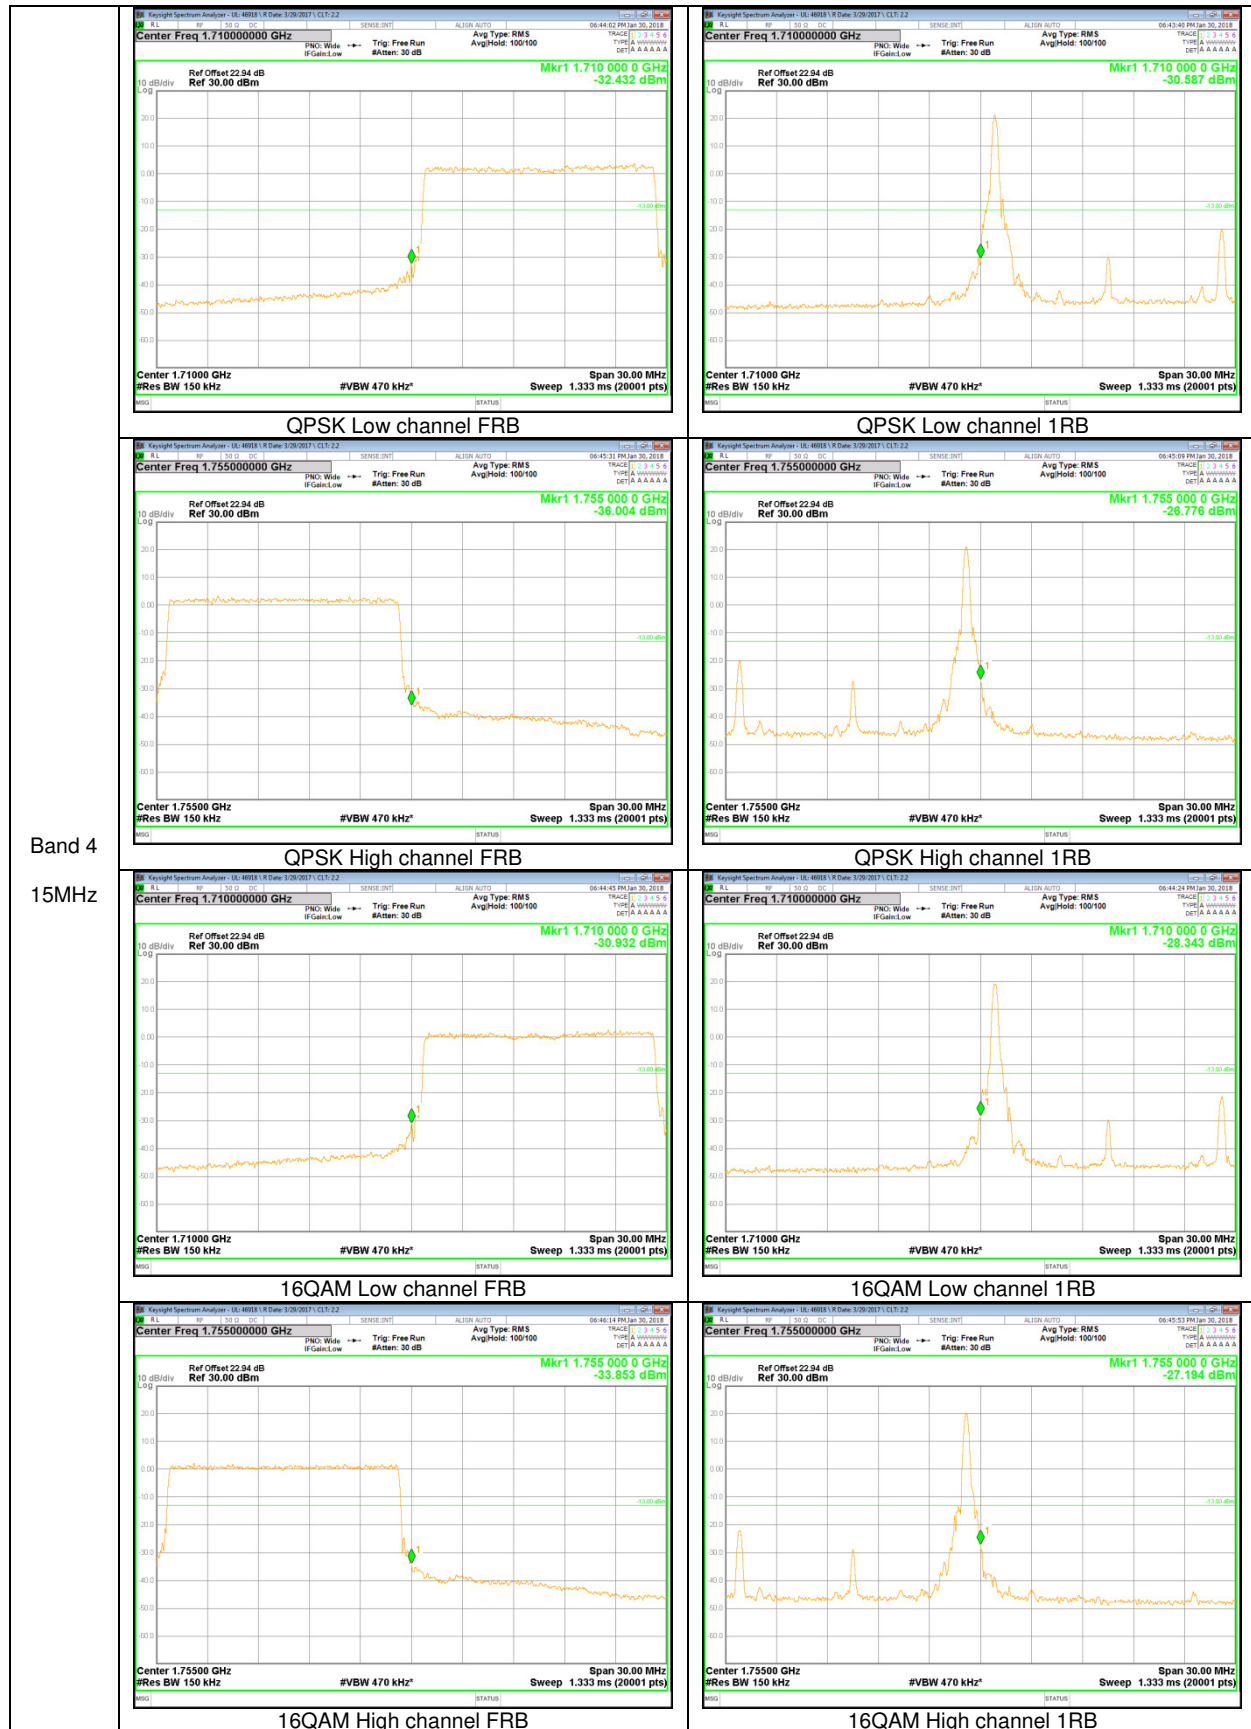

### 9.2.1. BAND EDGE PLOTS

GSM

WCDMA

**WCDMA**

LTE Band 17

Band 17  
 10MHz

Band 17  
5MHz

LTE Band 5

Band 5  
10MHz

Band 5  
5MHz

Band 5  
3MHz

Band 5  
1.4MHz

LTE Band 4

Band 4  
20MHz

Band 4  
15MHz

Band 4  
10MHz

Band 4  
5MHz