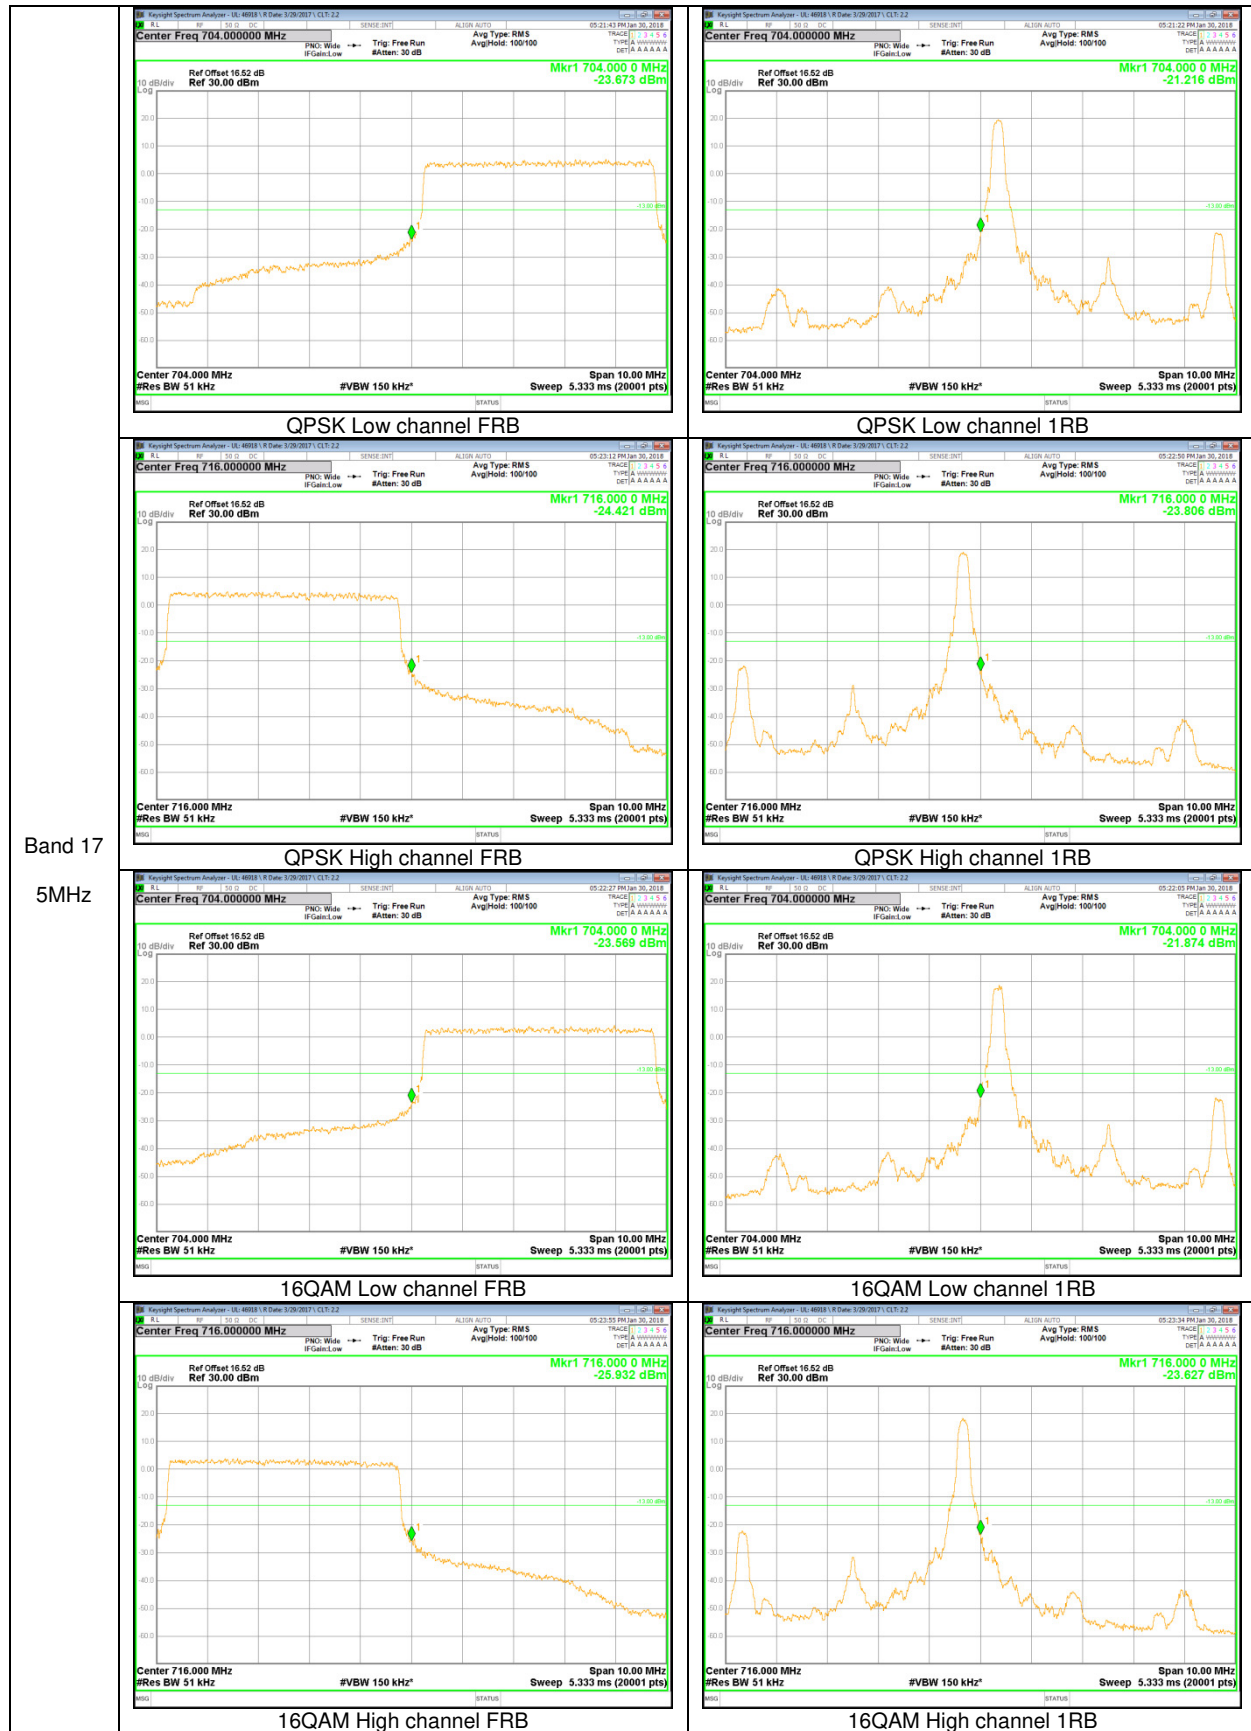

### 9.2.1. BAND EDGE PLOTS

GSM

WCDMA

**WCDMA**

LTE Band 17

Band 17  
 10MHz

Band 17  
5MHz

LTE Band 5

Band 5  
10MHz

Band 5  
5MHz

Band 5  
3MHz

Band 5  
1.4MHz

LTE Band 4

Band 4  
20MHz

Band 4  
15MHz

Band 4  
10MHz

Band 4  
5MHz