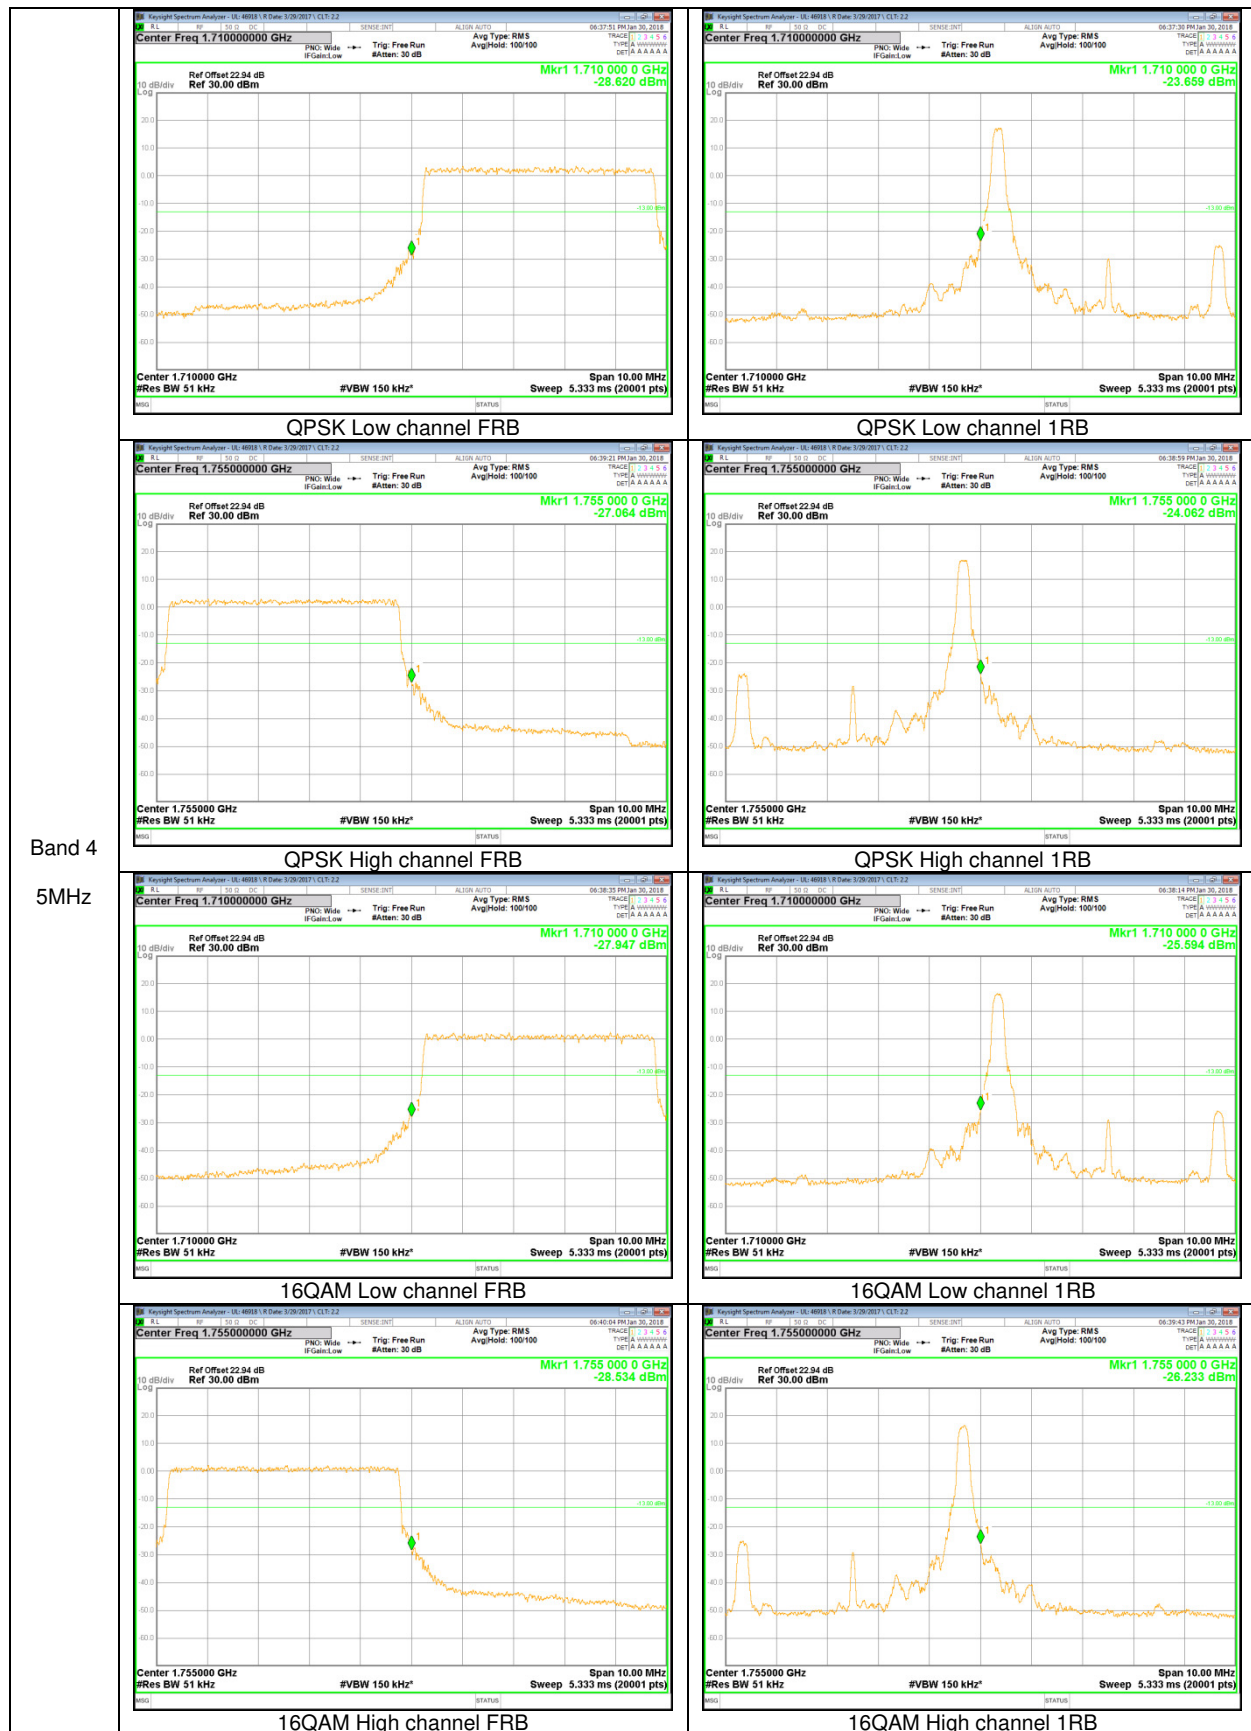

### 9.2.1. BAND EDGE PLOTS

GSM

WCDMA

**WCDMA**

LTE Band 17

Band 17  
 10MHz

Band 17  
5MHz

LTE Band 5

Band 5  
10MHz

Band 5  
5MHz

Band 5  
3MHz

Band 5  
1.4MHz

LTE Band 4

Band 4  
20MHz

Band 4  
15MHz

Band 4  
10MHz

Band 4  
5MHz