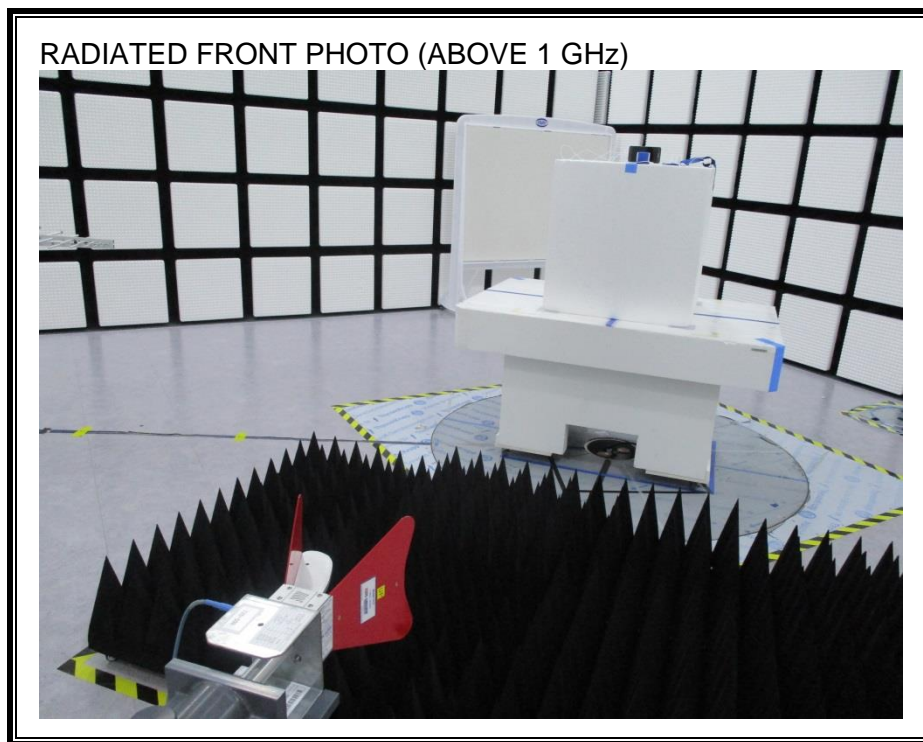

12. SETUP PHOTOS

ANTENNA PORT CONDUCTED RF MEASUREMENT SETUP

RADIATED RF MEASUREMENT SETUP (BELOW 1 GHz)

RADIATED RF MEASUREMENT SETUP (ABOVE 1 GHz)

RADIATED RF MEASUREMENT SETUP FOR PORTABLE CONFIGURATION

POWERLINE CONDUCTED EMISSIONS MEASUREMENT SETUP

END OF REPORT