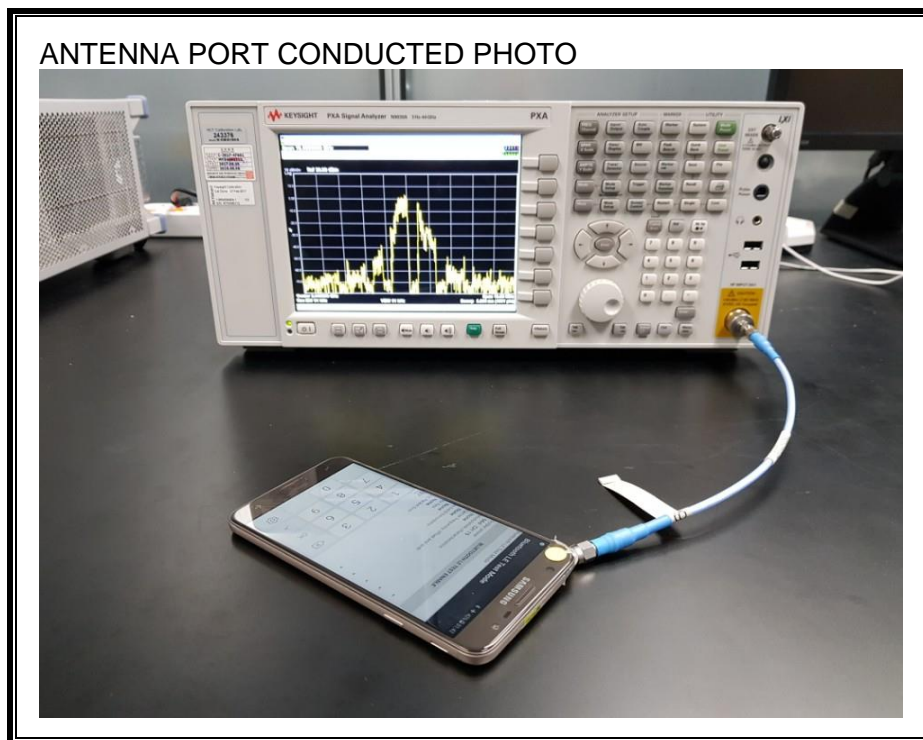

12. SETUP PHOTOS

ANTENNA PORT CONDUCTED RF MEASUREMENT SETUP

RADIATED RF MEASUREMENT SETUP (BELOW 1 GHz)

RADIATED RF MEASUREMENT SETUP (ABOVE 1 GHz)

RADIATED RF MEASUREMENT SETUP FOR PORTABLE CONFIGURATION

POWERLINE CONDUCTED EMISSIONS MEASUREMENT SETUP

END OF REPORT