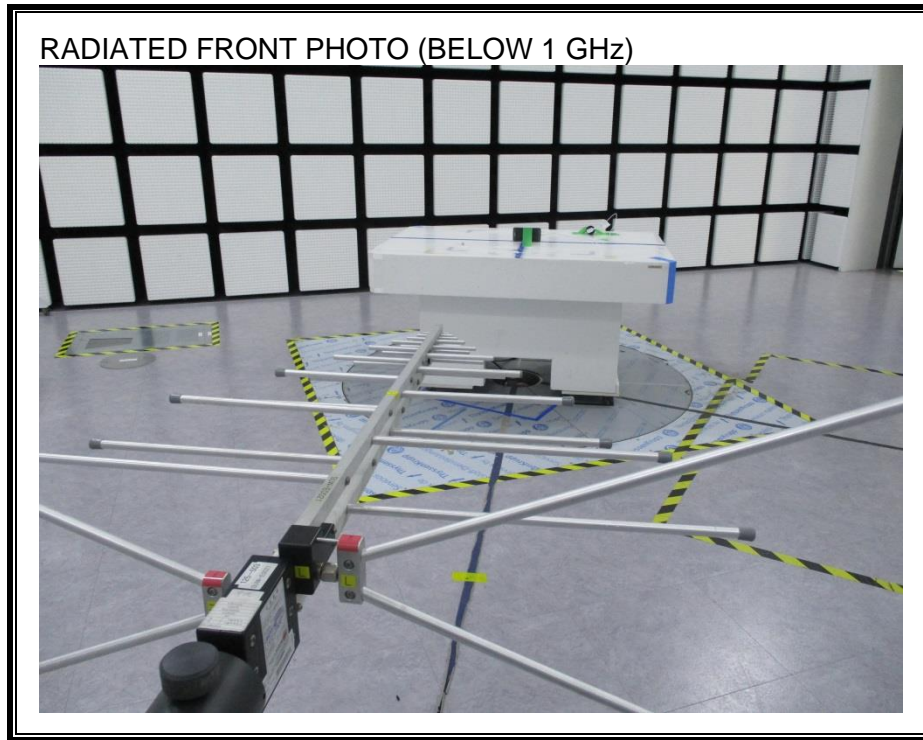

12. SETUP PHOTOS

ANTENNA PORT CONDUCTED RF MEASUREMENT SETUP

RADIATED RF MEASUREMENT SETUP (BELOW 1 GHz)

RADIATED RF MEASUREMENT SETUP (ABOVE 1 GHz)

RADIATED RF MEASUREMENT SETUP FOR PORTABLE CONFIGURATION

POWERLINE CONDUCTED EMISSIONS MEASUREMENT SETUP

END OF REPORT