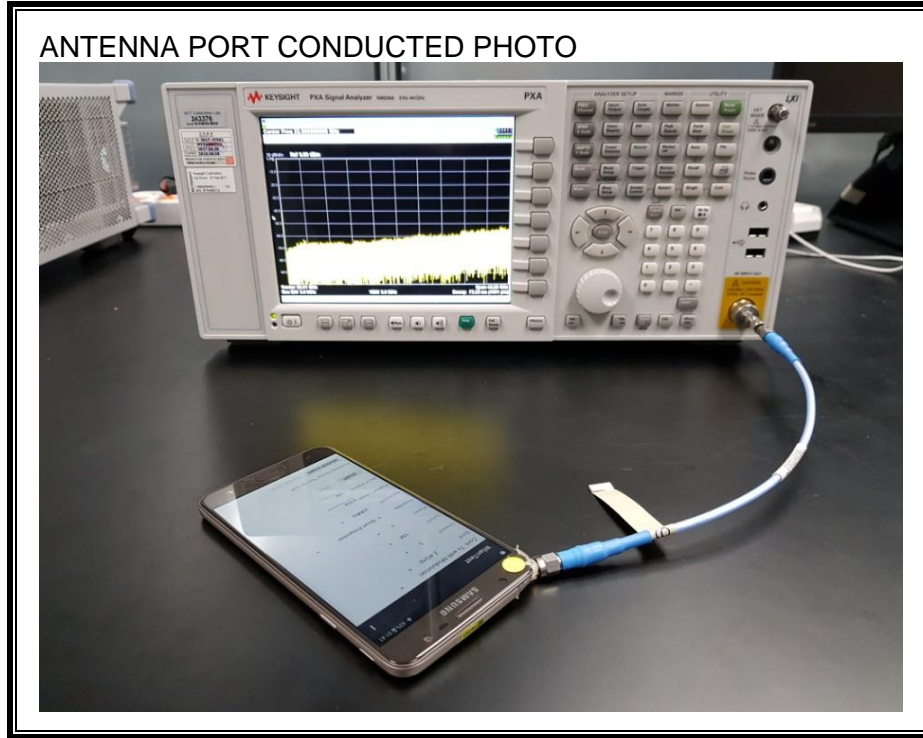

12. SETUP PHOTOS

ANTENNA PORT CONDUCTED RF MEASUREMENT SETUP

RADIATED RF MEASUREMENT SETUP (BELOW 1 GHz)

RADIATED RF MEASUREMENT SETUP (ABOVE 1 GHz)

RADIATED RF MEASUREMENT SETUP FOR PORTABLE CONFIGURATION

POWERLINE CONDUCTED EMISSIONS MEASUREMENT SETUP

END OF REPORT