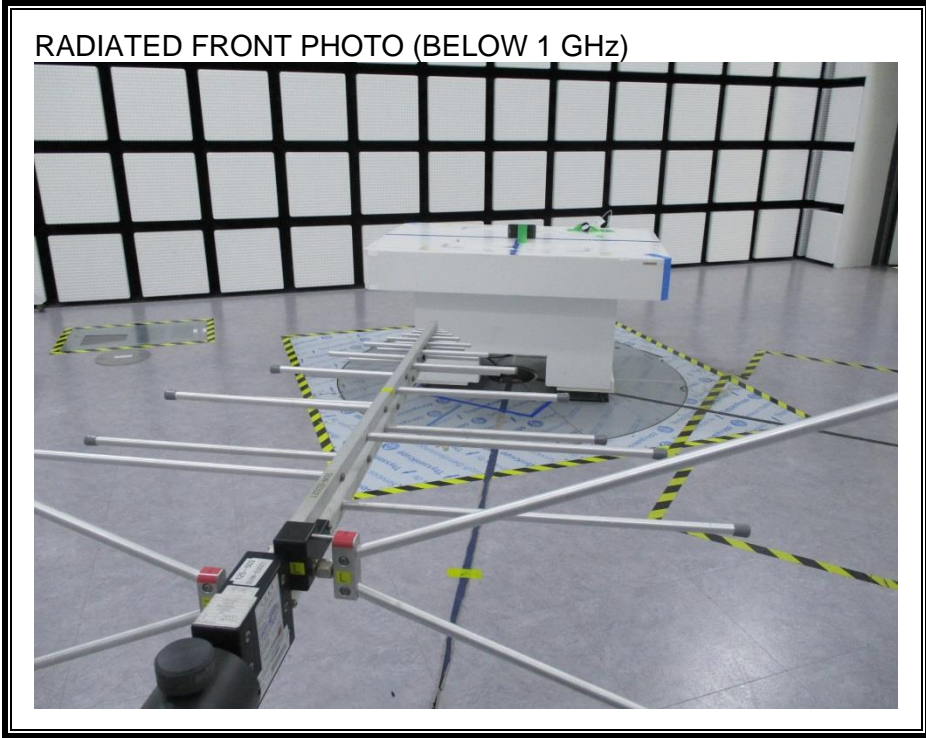

12. SETUP PHOTOS

ANTENNA PORT CONDUCTED RF MEASUREMENT SETUP

RADIATED RF MEASUREMENT SETUP (BELOW 1 GHz)

RADIATED RF MEASUREMENT SETUP (ABOVE 1 GHz)

RADIATED RF MEASUREMENT SETUP FOR PORTABLE CONFIGURATION

POWERLINE CONDUCTED EMISSIONS MEASUREMENT SETUP

END OF REPORT