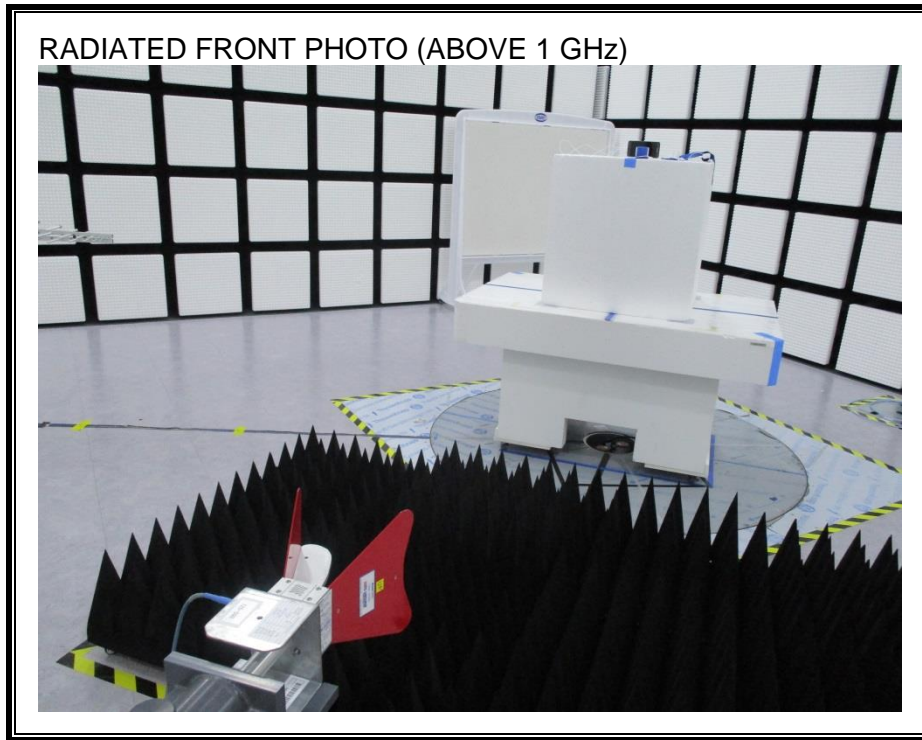

12. SETUP PHOTOS

ANTENNA PORT CONDUCTED RF MEASUREMENT SETUP

RADIATED RF MEASUREMENT SETUP (BELOW 1 GHz)

RADIATED RF MEASUREMENT SETUP (ABOVE 1 GHz)

RADIATED RF MEASUREMENT SETUP FOR PORTABLE CONFIGURATION

POWERLINE CONDUCTED EMISSIONS MEASUREMENT SETUP

END OF REPORT