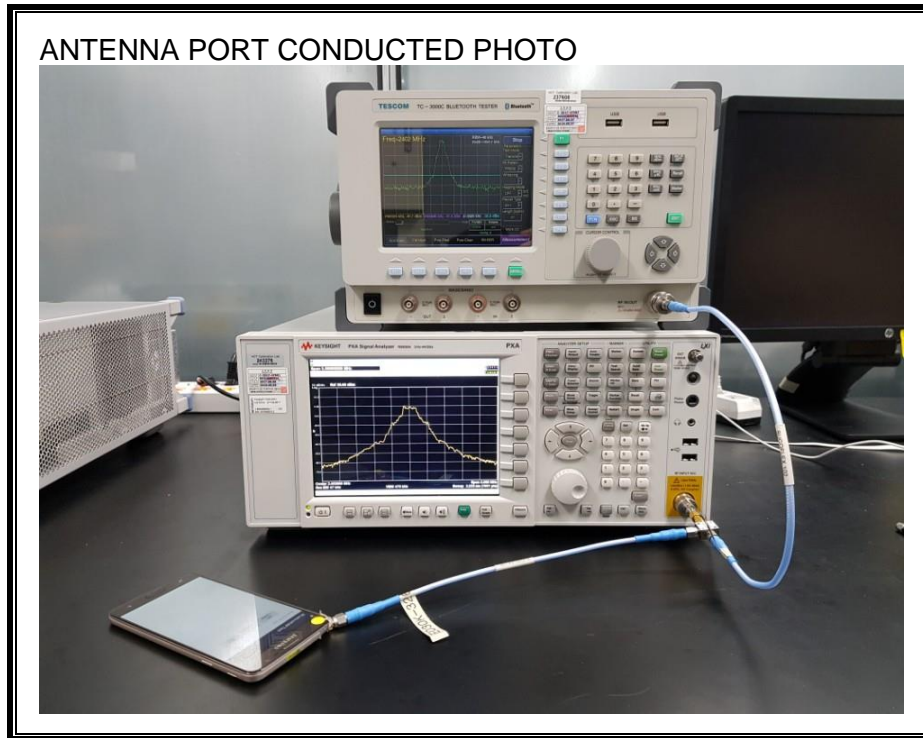

### ANTENNA PORT CONDUCTED RF MEASUREMENT SETUP

**RADIATED RF MEASUREMENT SETUP (BELOW 1 GHz)**

**RADIATED RF MEASUREMENT SETUP (ABOVE 1 GHz)**

**RADIATED RF MEASUREMENT SETUP FOR PORTABLE CONFIGURATION**

**POWERLINE CONDUCTED EMISSIONS MEASUREMENT SETUP**

**END OF REPORT**