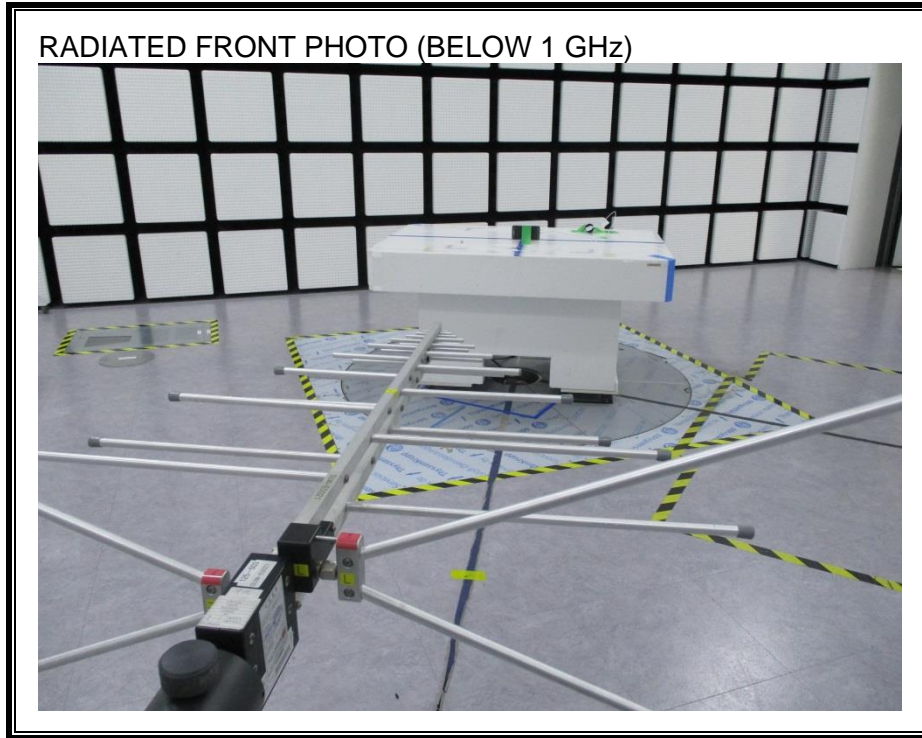

## 12. SETUP PHOTOS

### ANTENNA PORT CONDUCTED RF MEASUREMENT SETUP

**RADIATED RF MEASUREMENT SETUP (BELOW 1 GHz)**

**RADIATED RF MEASUREMENT SETUP (ABOVE 1 GHz)**

**RADIATED RF MEASUREMENT SETUP FOR PORTABLE CONFIGURATION**

**POWERLINE CONDUCTED EMISSIONS MEASUREMENT SETUP**

**END OF REPORT**