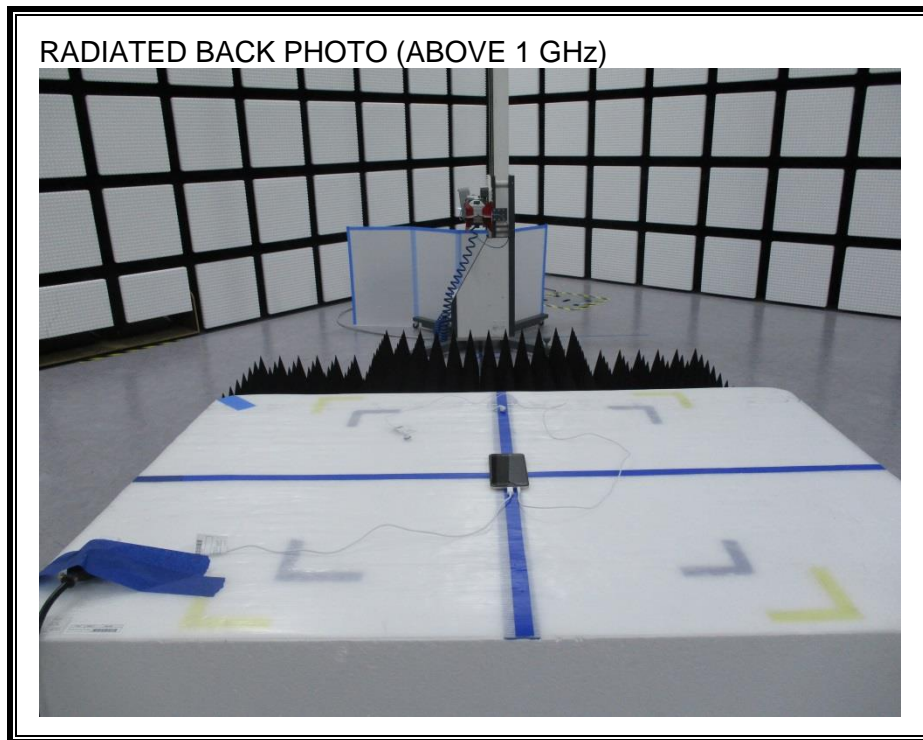

11. SETUP PHOTOS

ANTENNA PORT CONDUCTED RF MEASUREMENT SETUP

RADIATED RF MEASUREMENT SETUP (BELOW 1 GHz)

RADIATED RF MEASUREMENT SETUP (ABOVE 1 GHz, X Orientation)

RADIATED RF MEASUREMENT SETUP (ABOVE 1 GHz, Z Orientation)

RADIATED RF MEASUREMENT SETUP FOR PORTABLE CONFIGURATION

ENVIRONMENTAL CHAMBER PHOTO

END OF REPORT