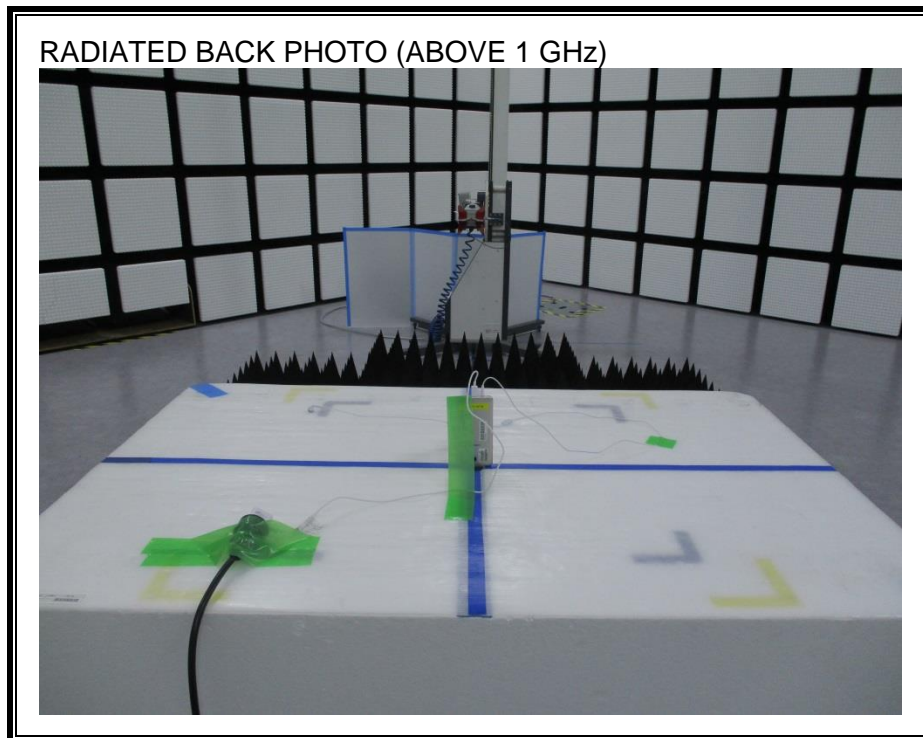

11. SETUP PHOTOS

ANTENNA PORT CONDUCTED RF MEASUREMENT SETUP

RADIATED RF MEASUREMENT SETUP (BELOW 1 GHz)

RADIATED RF MEASUREMENT SETUP (ABOVE 1 GHz, X Orientation)

RADIATED RF MEASUREMENT SETUP (ABOVE 1 GHz, Z Orientation)

RADIATED RF MEASUREMENT SETUP FOR PORTABLE CONFIGURATION

ENVIRONMENTAL CHAMBER PHOTO

END OF REPORT