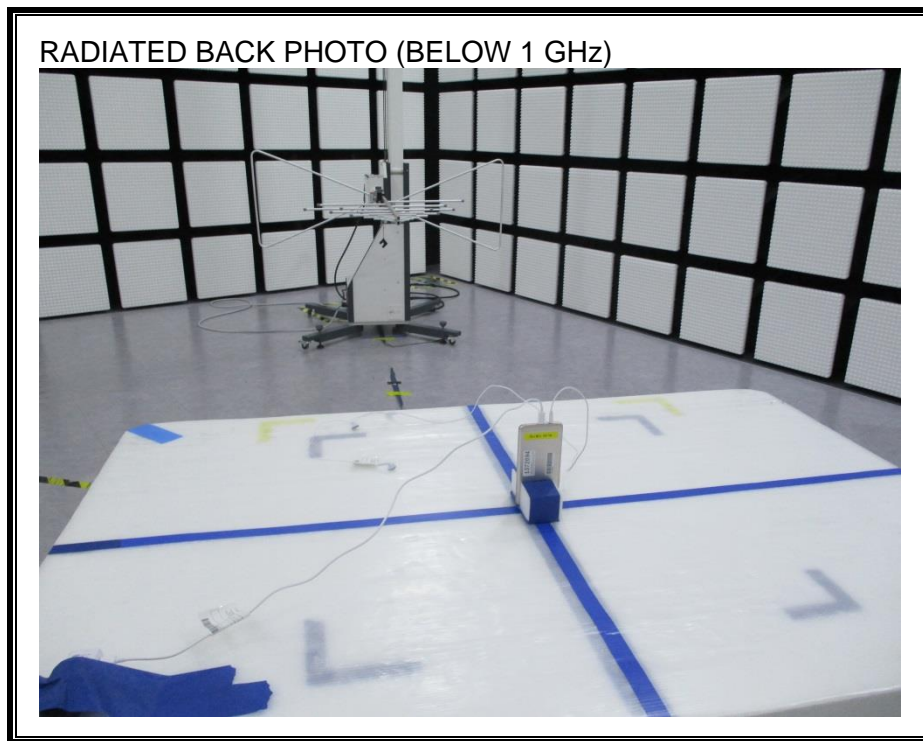

11. SETUP PHOTOS

ANTENNA PORT CONDUCTED RF MEASUREMENT SETUP

RADIATED RF MEASUREMENT SETUP (BELOW 1 GHz)

RADIATED RF MEASUREMENT SETUP (ABOVE 1 GHz, X Orientation)

RADIATED RF MEASUREMENT SETUP (ABOVE 1 GHz, Z Orientation)

RADIATED RF MEASUREMENT SETUP FOR PORTABLE CONFIGURATION

ENVIRONMENTAL CHAMBER PHOTO

END OF REPORT