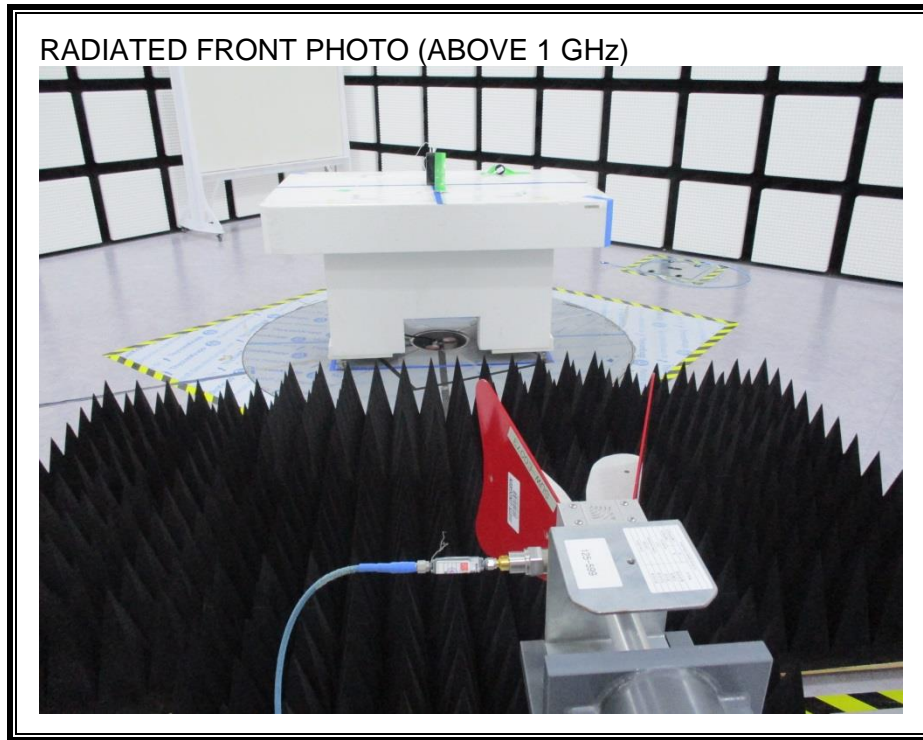

11. SETUP PHOTOS

ANTENNA PORT CONDUCTED RF MEASUREMENT SETUP

RADIATED RF MEASUREMENT SETUP (BELOW 1 GHz)

RADIATED RF MEASUREMENT SETUP (ABOVE 1 GHz, X Orientation)

RADIATED RF MEASUREMENT SETUP (ABOVE 1 GHz, Z Orientation)

RADIATED RF MEASUREMENT SETUP FOR PORTABLE CONFIGURATION

ENVIRONMENTAL CHAMBER PHOTO

END OF REPORT