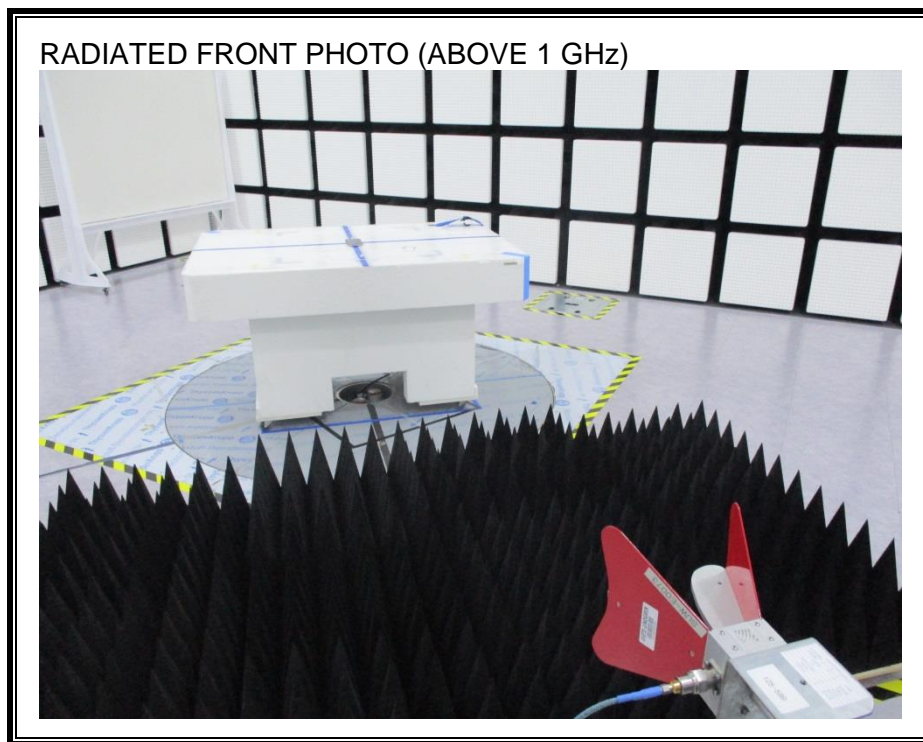

11. SETUP PHOTOS

ANTENNA PORT CONDUCTED RF MEASUREMENT SETUP

RADIATED RF MEASUREMENT SETUP (BELOW 1 GHz)

RADIATED RF MEASUREMENT SETUP (ABOVE 1 GHz, X Orientation)

RADIATED RF MEASUREMENT SETUP (ABOVE 1 GHz, Z Orientation)

RADIATED RF MEASUREMENT SETUP FOR PORTABLE CONFIGURATION

ENVIRONMENTAL CHAMBER PHOTO

END OF REPORT