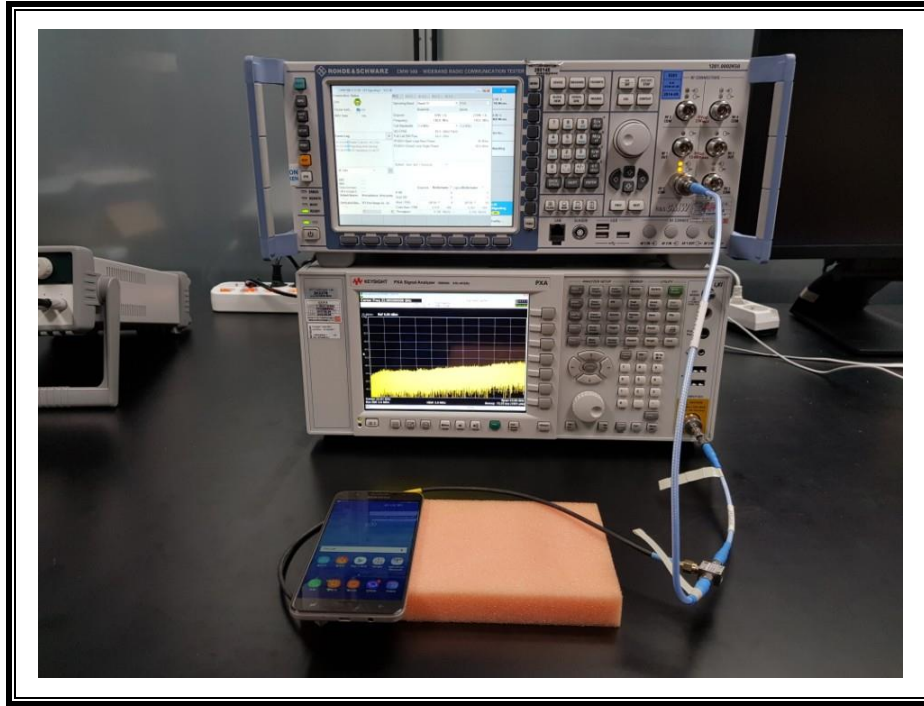

11. SETUP PHOTOS

ANTENNA PORT CONDUCTED RF MEASUREMENT SETUP

RADIATED RF MEASUREMENT SETUP (BELOW 1 GHz)

RADIATED RF MEASUREMENT SETUP (ABOVE 1 GHz, X Orientation)

RADIATED RF MEASUREMENT SETUP (ABOVE 1 GHz, Z Orientation)

RADIATED RF MEASUREMENT SETUP FOR PORTABLE CONFIGURATION

ENVIRONMENTAL CHAMBER PHOTO

END OF REPORT