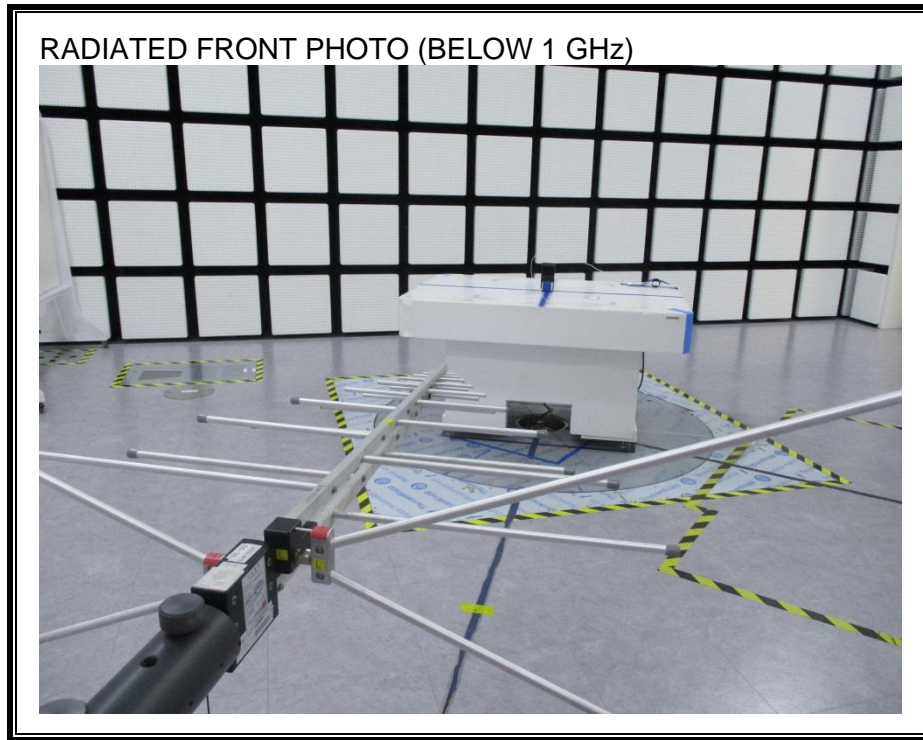

11. SETUP PHOTOS

ANTENNA PORT CONDUCTED RF MEASUREMENT SETUP

RADIATED RF MEASUREMENT SETUP (BELOW 1 GHz)

RADIATED RF MEASUREMENT SETUP (ABOVE 1 GHz, X Orientation)

RADIATED RF MEASUREMENT SETUP (ABOVE 1 GHz, Z Orientation)

RADIATED RF MEASUREMENT SETUP FOR PORTABLE CONFIGURATION

ENVIRONMENTAL CHAMBER PHOTO

END OF REPORT