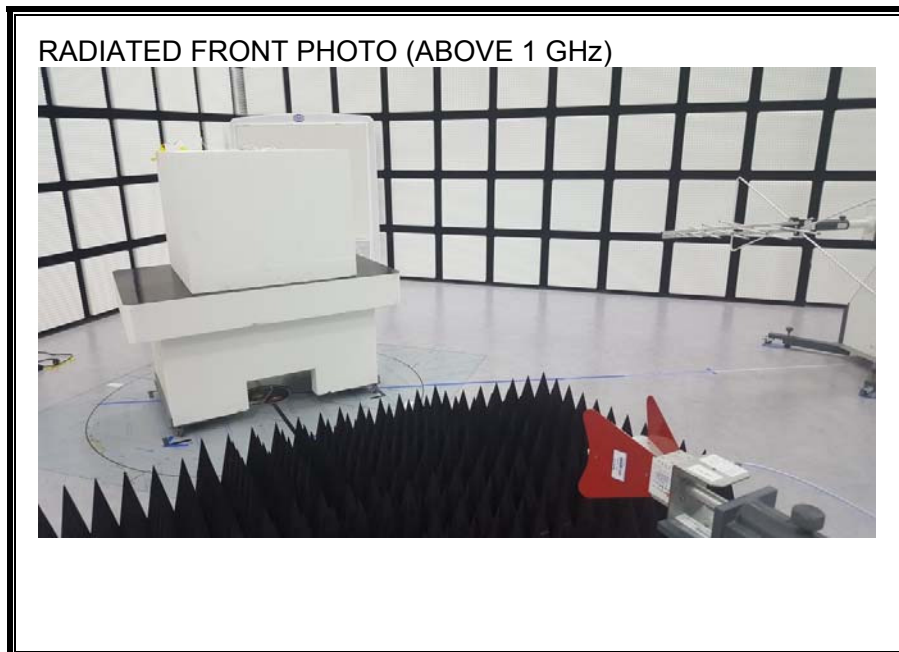

13. SETUP PHOTOS

ANTENNA PORT CONDUCTED RF MEASUREMENT SETUP

RADIATED RF MEASUREMENT SETUP (BELOW 1 GHz)

RADIATED RF MEASUREMENT SETUP (ABOVE 1 GHz)

RADIATED RF MEASUREMENT SETUP FOR PORTABLE CONFIGURATION

X-AXIS FRONT PHOTO

Y-AXIS FRONT PHOTO

POWERLINE CONDUCTED EMISSIONS MEASUREMENT SETUP

LINE CONDUCTED FRONT PHOTO

LINE CONDUCTED BACK PHOTO

END OF REPORT