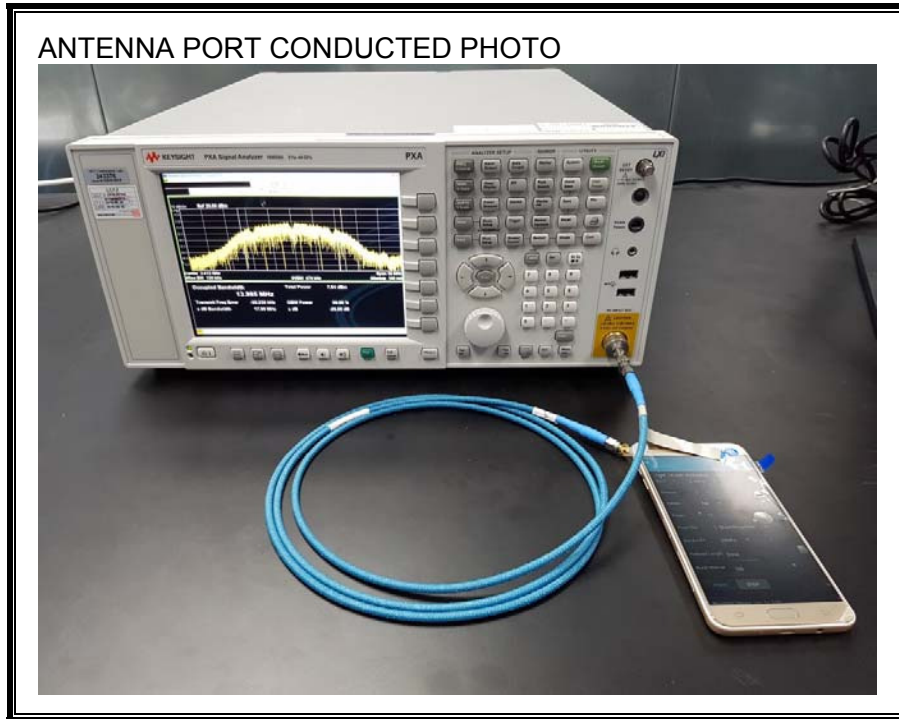

13. SETUP PHOTOS

ANTENNA PORT CONDUCTED RF MEASUREMENT SETUP

RADIATED RF MEASUREMENT SETUP (BELOW 1 GHz)

RADIATED RF MEASUREMENT SETUP (ABOVE 1 GHz)

RADIATED RF MEASUREMENT SETUP FOR PORTABLE CONFIGURATION

X-AXIS FRONT PHOTO

Y-AXIS FRONT PHOTO

POWERLINE CONDUCTED EMISSIONS MEASUREMENT SETUP

LINE CONDUCTED FRONT PHOTO

LINE CONDUCTED BACK PHOTO

END OF REPORT