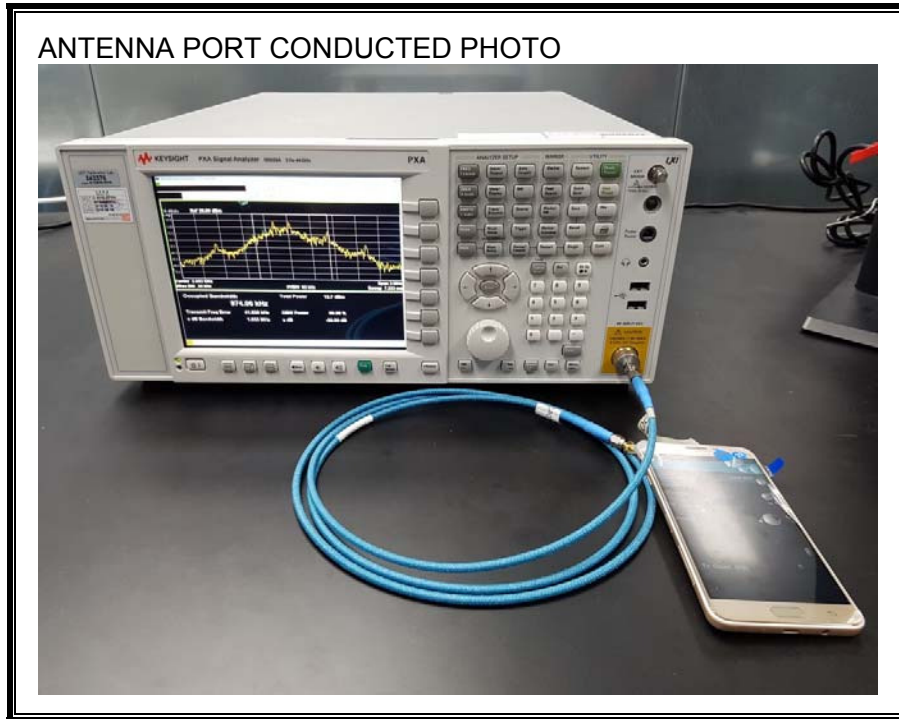

### ANTENNA PORT CONDUCTED RF MEASUREMENT SETUP

**RADIATED RF MEASUREMENT SETUP (BELOW 1 GHz)**

**RADIATED RF MEASUREMENT SETUP (ABOVE 1 GHz)**

**RADIATED RF MEASUREMENT SETUP FOR PORTABLE CONFIGURATION**

X-AXIS FRONT PHOTO

Y-AXIS FRONT PHOTO

**POWERLINE CONDUCTED EMISSIONS MEASUREMENT SETUP**

LINE CONDUCTED FRONT PHOTO

LINE CONDUCTED BACK PHOTO

**END OF REPORT**