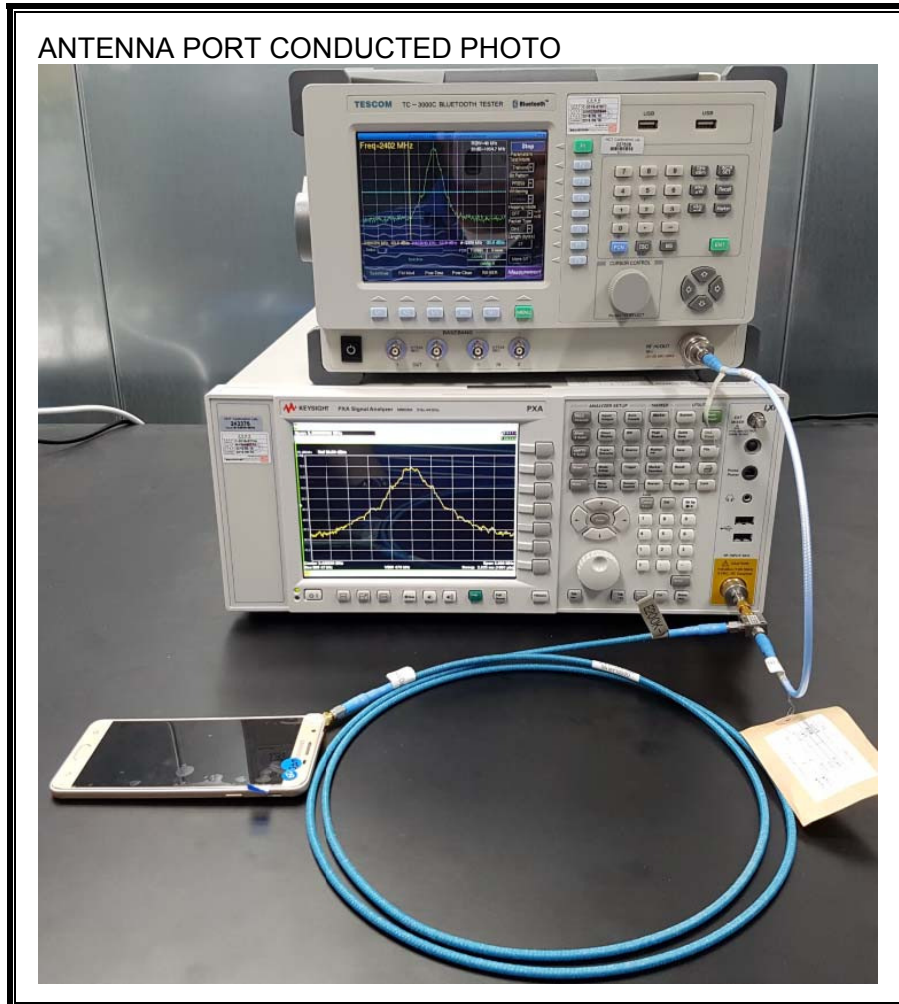

### ANTENNA PORT CONDUCTED RF MEASUREMENT SETUP

**RADIATED RF MEASUREMENT SETUP (BELOW 1 GHz)**

**RADIATED RF MEASUREMENT SETUP (ABOVE 1 GHz)**

**RADIATED RF MEASUREMENT SETUP FOR PORTABLE CONFIGURATION**

X-AXIS FRONT PHOTO

Y-AXIS FRONT PHOTO

**POWERLINE CONDUCTED EMISSIONS MEASUREMENT SETUP**

LINE CONDUCTED FRONT PHOTO

LINE CONDUCTED BACK PHOTO

**END OF REPORT**