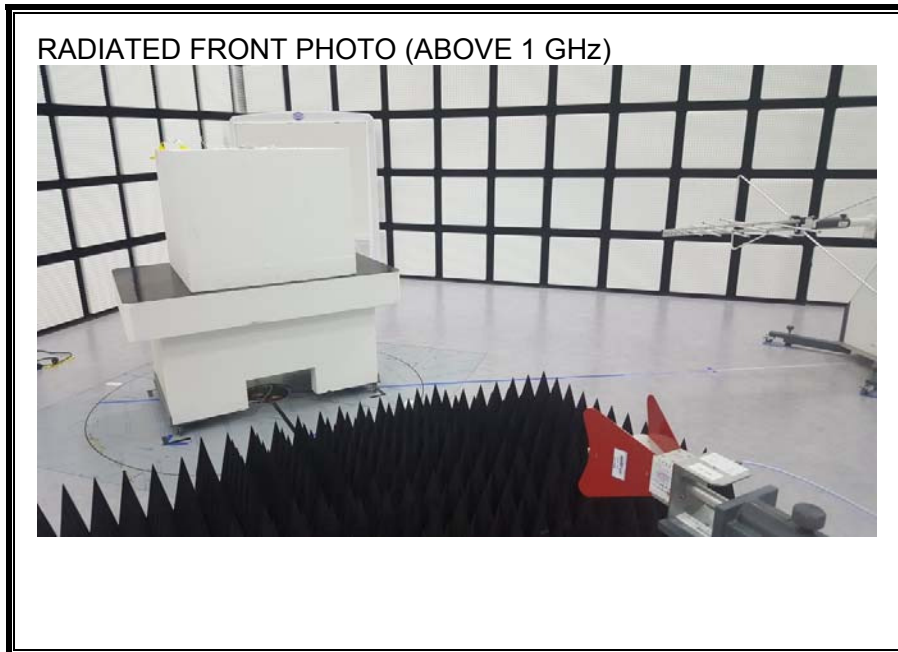

13. SETUP PHOTOS

ANTENNA PORT CONDUCTED RF MEASUREMENT SETUP

RADIATED RF MEASUREMENT SETUP (BELOW 1 GHz)

RADIATED RF MEASUREMENT SETUP (ABOVE 1 GHz)

RADIATED RF MEASUREMENT SETUP FOR PORTABLE CONFIGURATION

X-AXIS FRONT PHOTO

Y-AXIS FRONT PHOTO

POWERLINE CONDUCTED EMISSIONS MEASUREMENT SETUP

LINE CONDUCTED FRONT PHOTO

LINE CONDUCTED BACK PHOTO

END OF REPORT