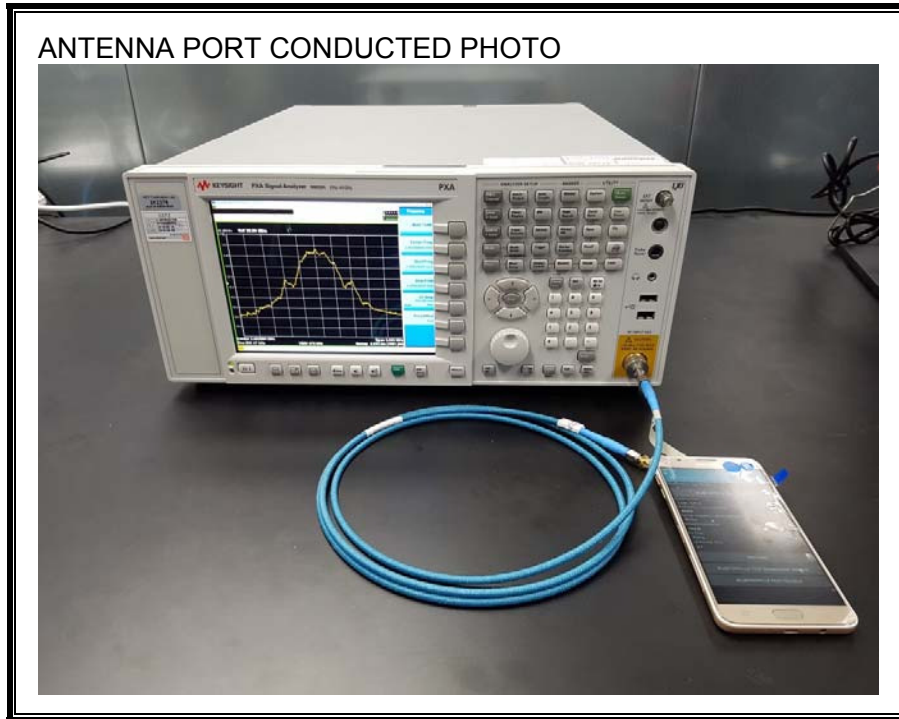

13. SETUP PHOTOS

ANTENNA PORT CONDUCTED RF MEASUREMENT SETUP

RADIATED RF MEASUREMENT SETUP (BELOW 1 GHz)

RADIATED RF MEASUREMENT SETUP (ABOVE 1 GHz)

RADIATED RF MEASUREMENT SETUP FOR PORTABLE CONFIGURATION

X-AXIS FRONT PHOTO

Y-AXIS FRONT PHOTO

POWERLINE CONDUCTED EMISSIONS MEASUREMENT SETUP

LINE CONDUCTED FRONT PHOTO

LINE CONDUCTED BACK PHOTO

END OF REPORT