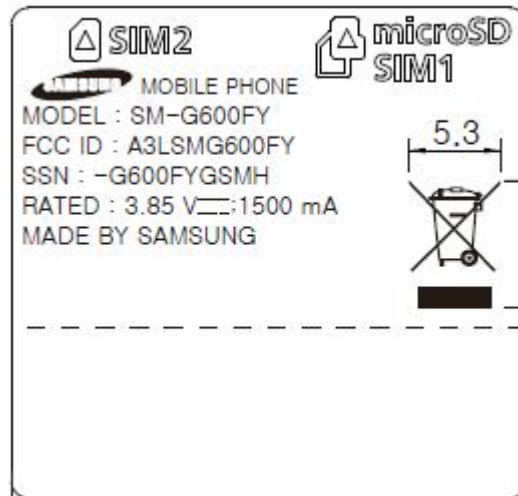

**Label and Location**

Model: SM-G600FY  
FCC ID: A3LSMG600FY

**Label:**

**Location:**

Label is placed inside of the battery compartment.