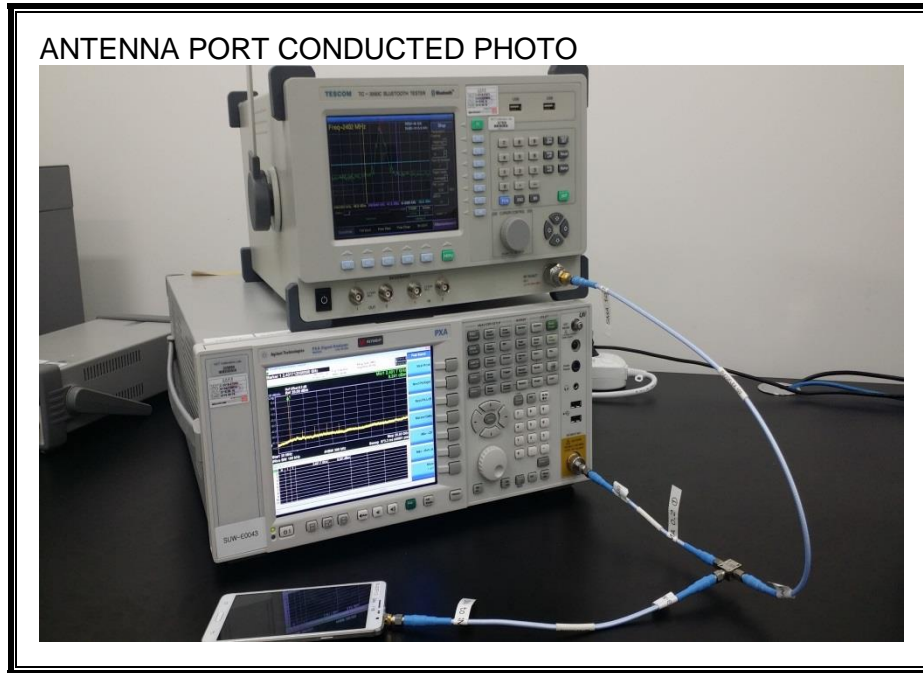

### ANTENNA PORT CONDUCTED RF MEASUREMENT SETUP

**RADIATED RF MEASUREMENT SETUP (BELOW 1 GHz)**

**RADIATED RF MEASUREMENT SETUP (ABOVE 1 GHz)**

**RADIATED RF MEASUREMENT SETUP FOR PORTABLE CONFIGURATION**

**POWERLINE CONDUCTED EMISSIONS MEASUREMENT SETUP**

**END OF REPORT**