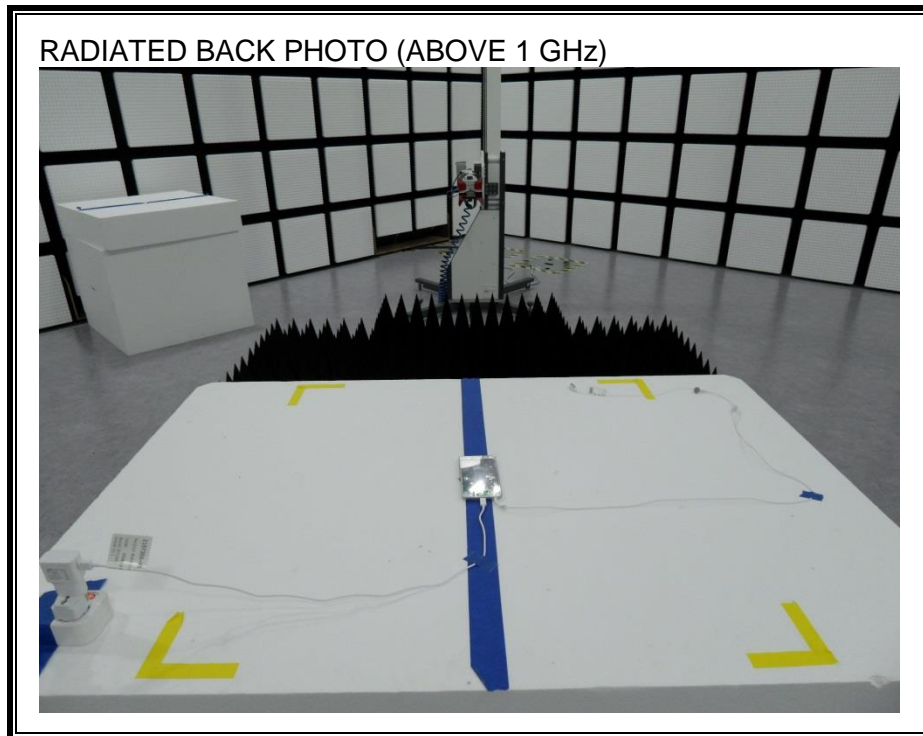

13. SETUP PHOTOS

ANTENNA PORT CONDUCTED RF MEASUREMENT SETUP

RADIATED RF MEASUREMENT SETUP (BELOW 1 GHz)

RADIATED RF MEASUREMENT SETUP (ABOVE 1 GHz)

RADIATED RF MEASUREMENT SETUP FOR PORTABLE CONFIGURATION

POWERLINE CONDUCTED EMISSIONS MEASUREMENT SETUP

END OF REPORT