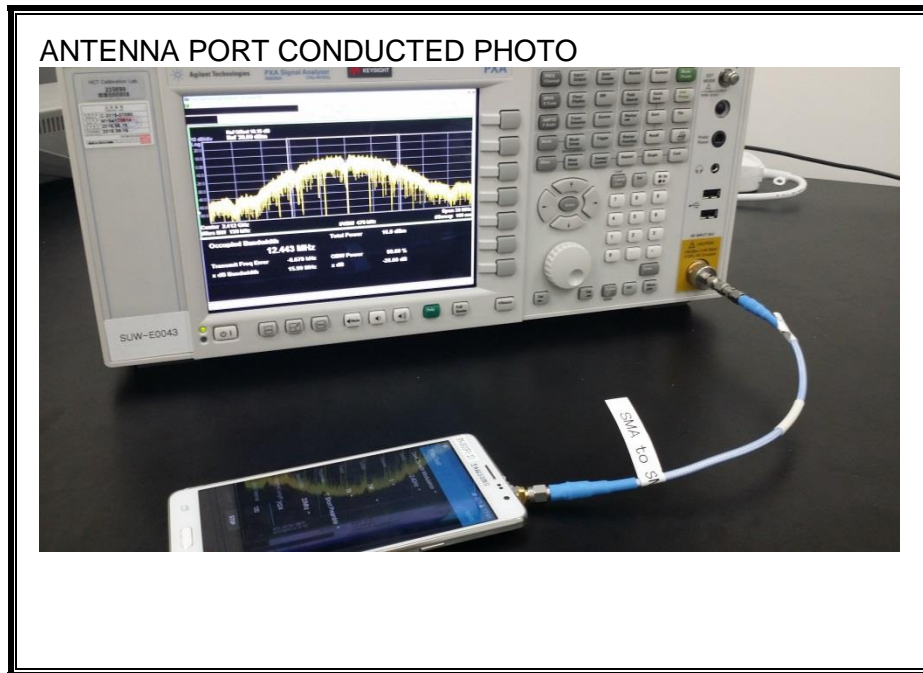

13. SETUP PHOTOS

ANTENNA PORT CONDUCTED RF MEASUREMENT SETUP

RADIATED RF MEASUREMENT SETUP (BELOW 1 GHz)

RADIATED RF MEASUREMENT SETUP (ABOVE 1 GHz)

RADIATED RF MEASUREMENT SETUP FOR PORTABLE CONFIGURATION

POWERLINE CONDUCTED EMISSIONS MEASUREMENT SETUP

END OF REPORT