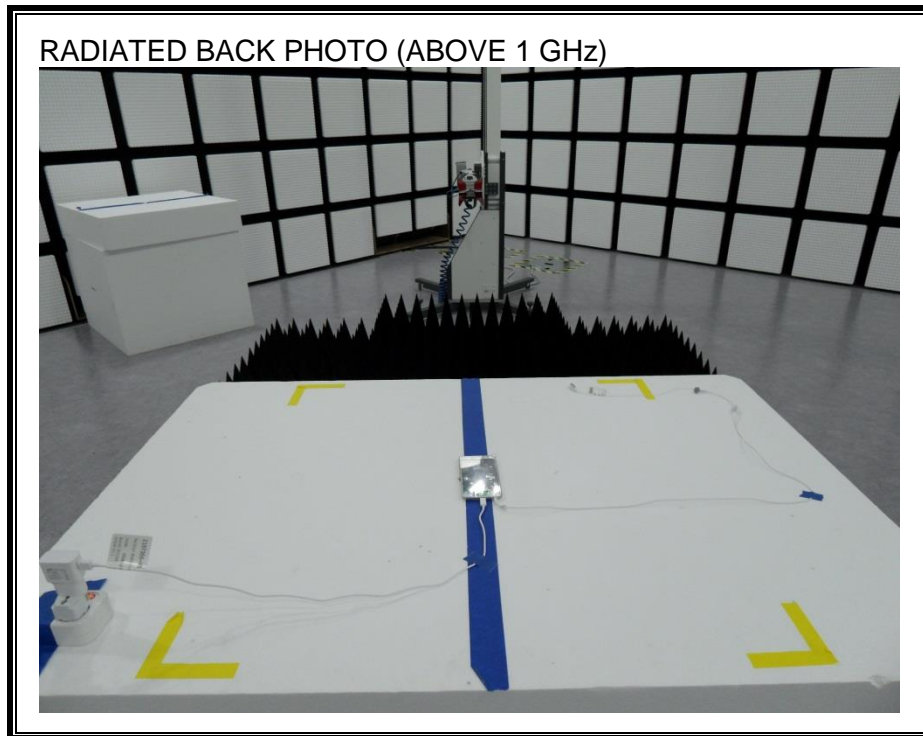

13. SETUP PHOTOS

ANTENNA PORT CONDUCTED RF MEASUREMENT SETUP

RADIATED RF MEASUREMENT SETUP (BELOW 1 GHz)

RADIATED RF MEASUREMENT SETUP (ABOVE 1 GHz)

RADIATED RF MEASUREMENT SETUP FOR PORTABLE CONFIGURATION

POWERLINE CONDUCTED EMISSIONS MEASUREMENT SETUP

END OF REPORT