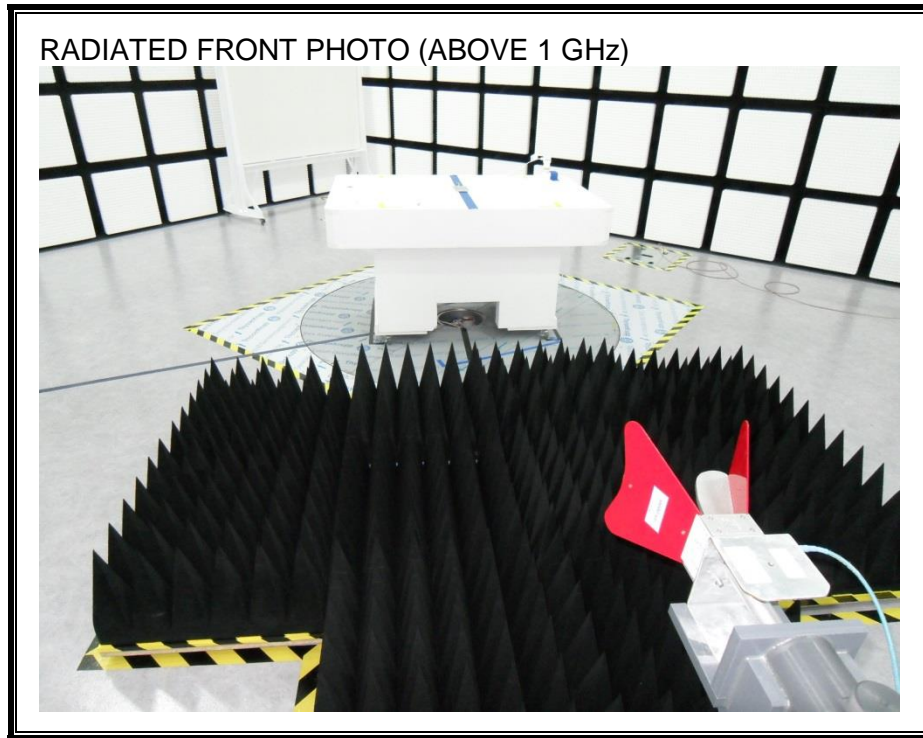

13. SETUP PHOTOS

ANTENNA PORT CONDUCTED RF MEASUREMENT SETUP

RADIATED RF MEASUREMENT SETUP (BELOW 1 GHz)

RADIATED RF MEASUREMENT SETUP (ABOVE 1 GHz)

RADIATED RF MEASUREMENT SETUP FOR PORTABLE CONFIGURATION

POWERLINE CONDUCTED EMISSIONS MEASUREMENT SETUP

END OF REPORT