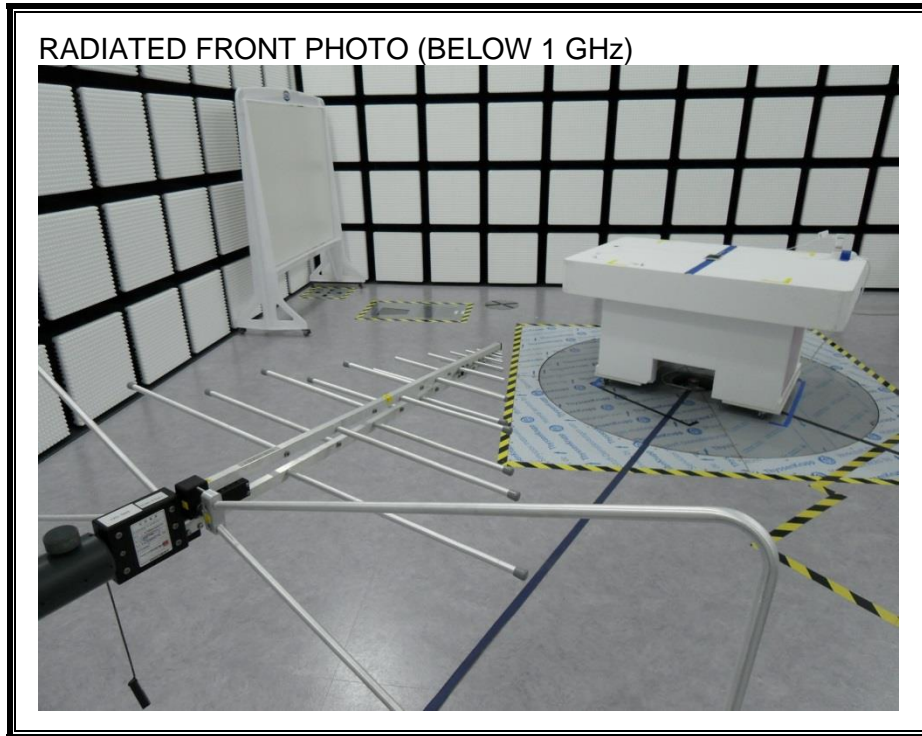

13. SETUP PHOTOS

ANTENNA PORT CONDUCTED RF MEASUREMENT SETUP

RADIATED RF MEASUREMENT SETUP (BELOW 1 GHz)

RADIATED RF MEASUREMENT SETUP (ABOVE 1 GHz)

RADIATED RF MEASUREMENT SETUP FOR PORTABLE CONFIGURATION

POWERLINE CONDUCTED EMISSIONS MEASUREMENT SETUP

END OF REPORT