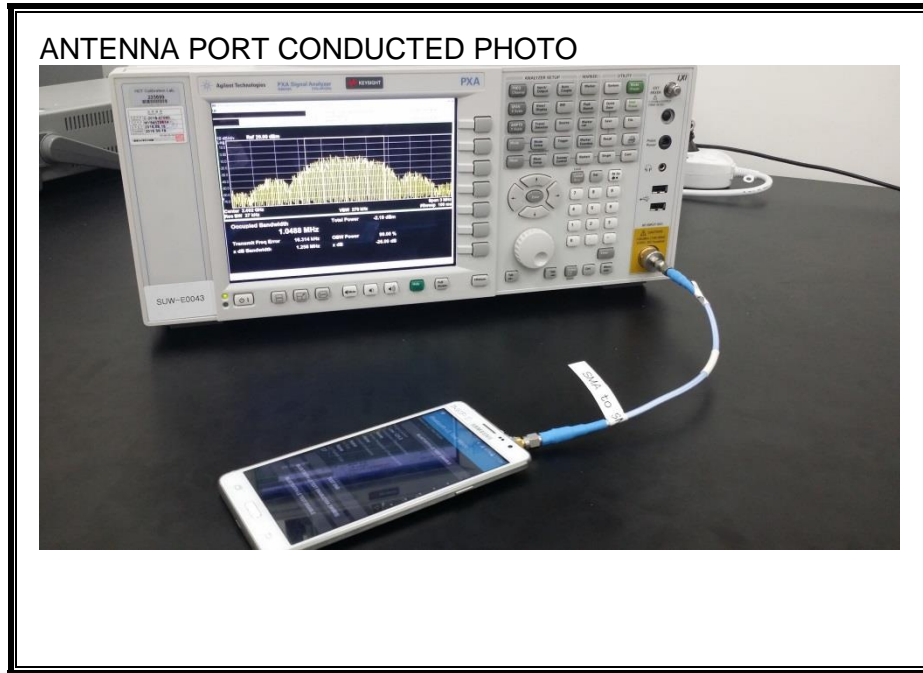

13. SETUP PHOTOS

ANTENNA PORT CONDUCTED RF MEASUREMENT SETUP

RADIATED RF MEASUREMENT SETUP (BELOW 1 GHz)

RADIATED RF MEASUREMENT SETUP (ABOVE 1 GHz)

RADIATED RF MEASUREMENT SETUP FOR PORTABLE CONFIGURATION

POWERLINE CONDUCTED EMISSIONS MEASUREMENT SETUP

END OF REPORT