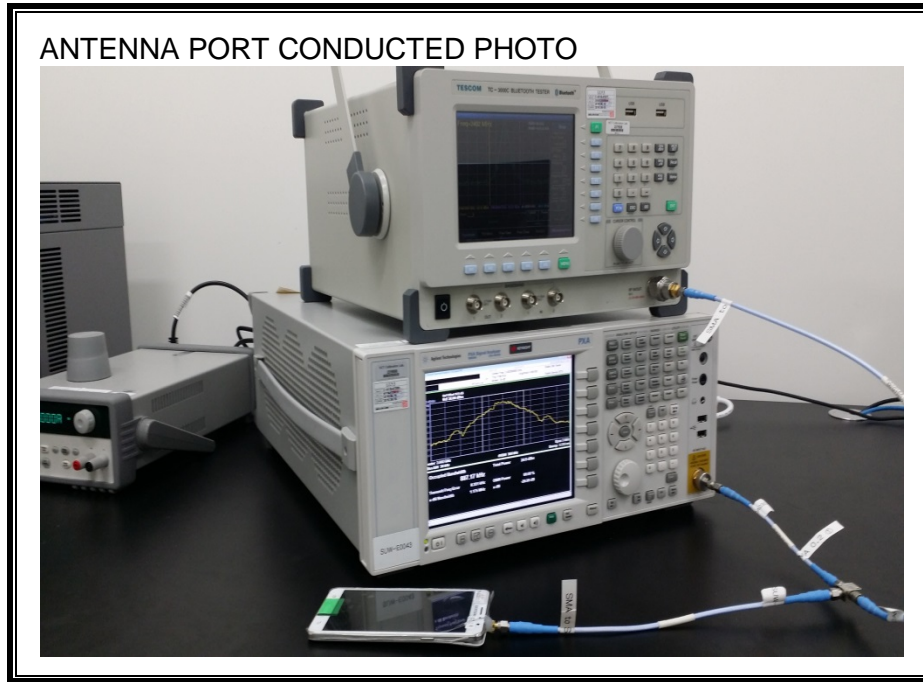

### ANTENNA PORT CONDUCTED RF MEASUREMENT SETUP

**RADIATED RF MEASUREMENT SETUP (BELOW 1 GHz)**

**RADIATED RF MEASUREMENT SETUP (ABOVE 1 GHz)**

**RADIATED RF MEASUREMENT SETUP FOR PORTABLE CONFIGURATION**

**POWERLINE CONDUCTED EMISSIONS MEASUREMENT SETUP**

**END OF REPORT**