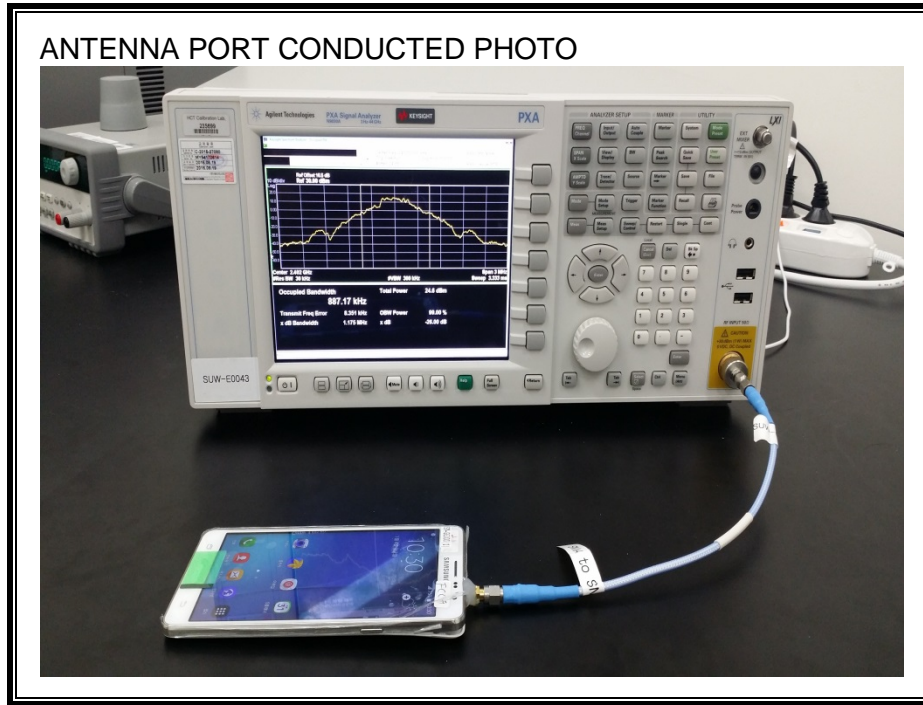

13. SETUP PHOTOS

ANTENNA PORT CONDUCTED RF MEASUREMENT SETUP

RADIATED RF MEASUREMENT SETUP (BELOW 1 GHz)

RADIATED RF MEASUREMENT SETUP (ABOVE 1 GHz)

RADIATED RF MEASUREMENT SETUP FOR PORTABLE CONFIGURATION

POWERLINE CONDUCTED EMISSIONS MEASUREMENT SETUP

END OF REPORT