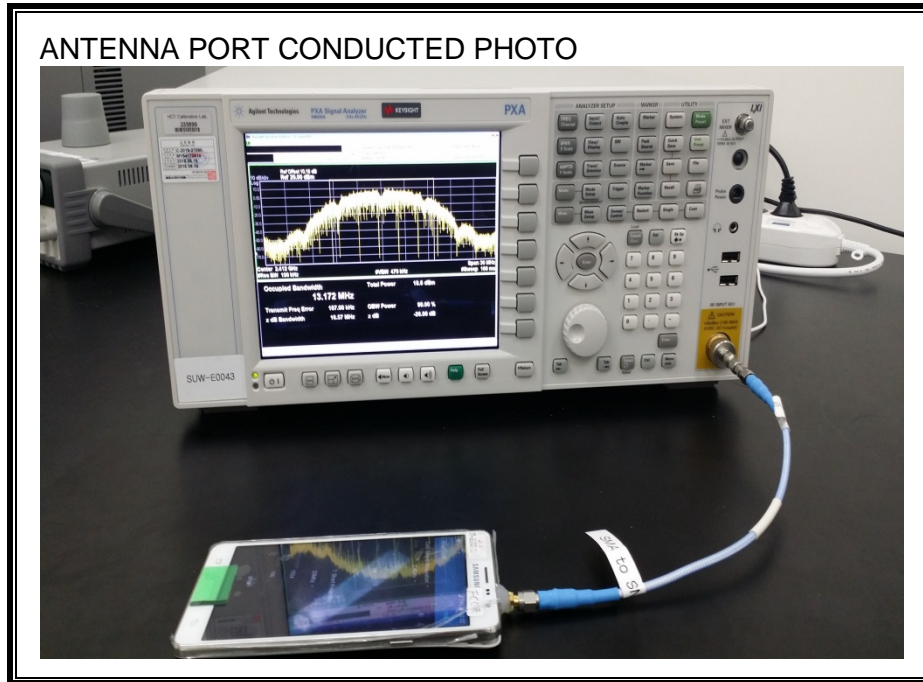

13. SETUP PHOTOS

ANTENNA PORT CONDUCTED RF MEASUREMENT SETUP

RADIATED RF MEASUREMENT SETUP (BELOW 1 GHz)

RADIATED RF MEASUREMENT SETUP (ABOVE 1 GHz)

RADIATED RF MEASUREMENT SETUP FOR PORTABLE CONFIGURATION

POWERLINE CONDUCTED EMISSIONS MEASUREMENT SETUP

END OF REPORT