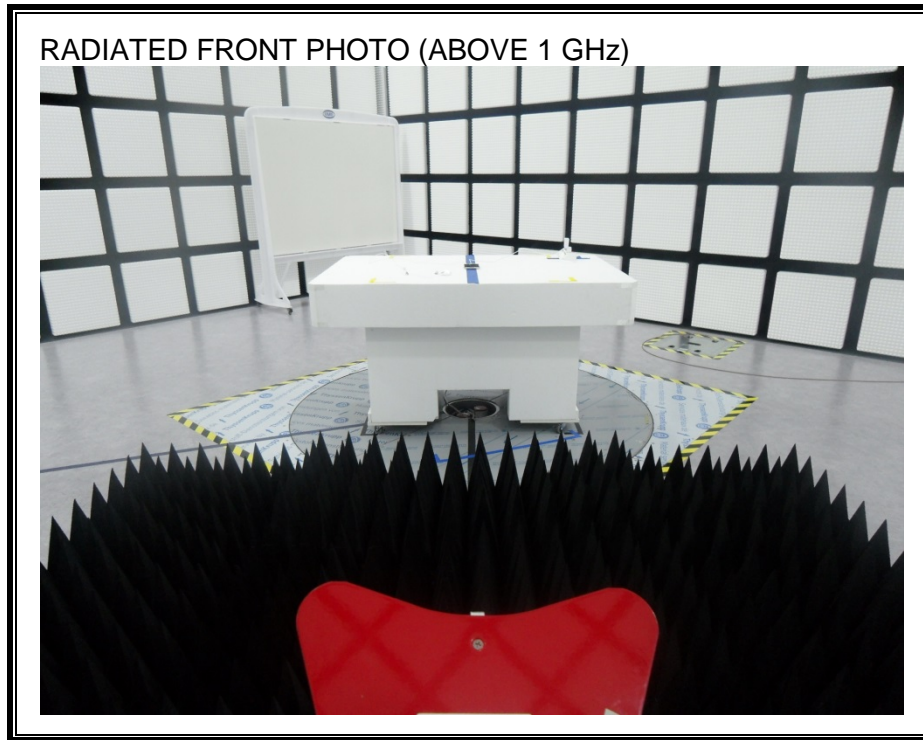

13. SETUP PHOTOS

ANTENNA PORT CONDUCTED RF MEASUREMENT SETUP

RADIATED RF MEASUREMENT SETUP (BELOW 1 GHz)

RADIATED RF MEASUREMENT SETUP (ABOVE 1 GHz)

RADIATED RF MEASUREMENT SETUP FOR PORTABLE CONFIGURATION

POWERLINE CONDUCTED EMISSIONS MEASUREMENT SETUP

END OF REPORT