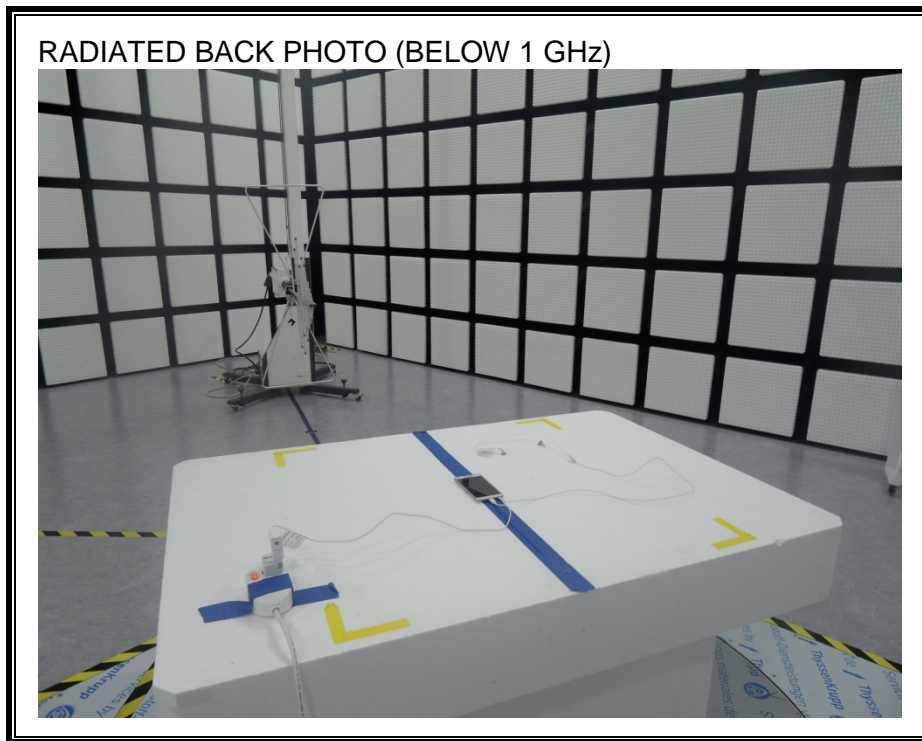

13. SETUP PHOTOS

ANTENNA PORT CONDUCTED RF MEASUREMENT SETUP

RADIATED RF MEASUREMENT SETUP (BELOW 1 GHz)

RADIATED RF MEASUREMENT SETUP (ABOVE 1 GHz)

RADIATED RF MEASUREMENT SETUP FOR PORTABLE CONFIGURATION

POWERLINE CONDUCTED EMISSIONS MEASUREMENT SETUP

END OF REPORT