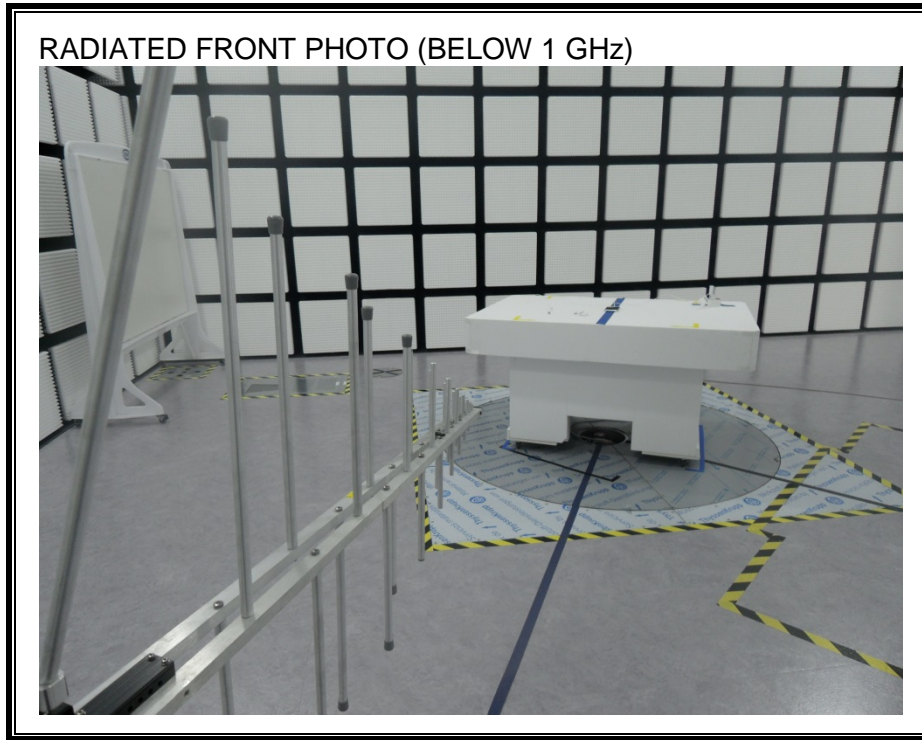

13. SETUP PHOTOS

ANTENNA PORT CONDUCTED RF MEASUREMENT SETUP

RADIATED RF MEASUREMENT SETUP (BELOW 1 GHz)

RADIATED RF MEASUREMENT SETUP (ABOVE 1 GHz)

RADIATED RF MEASUREMENT SETUP FOR PORTABLE CONFIGURATION

POWERLINE CONDUCTED EMISSIONS MEASUREMENT SETUP

END OF REPORT