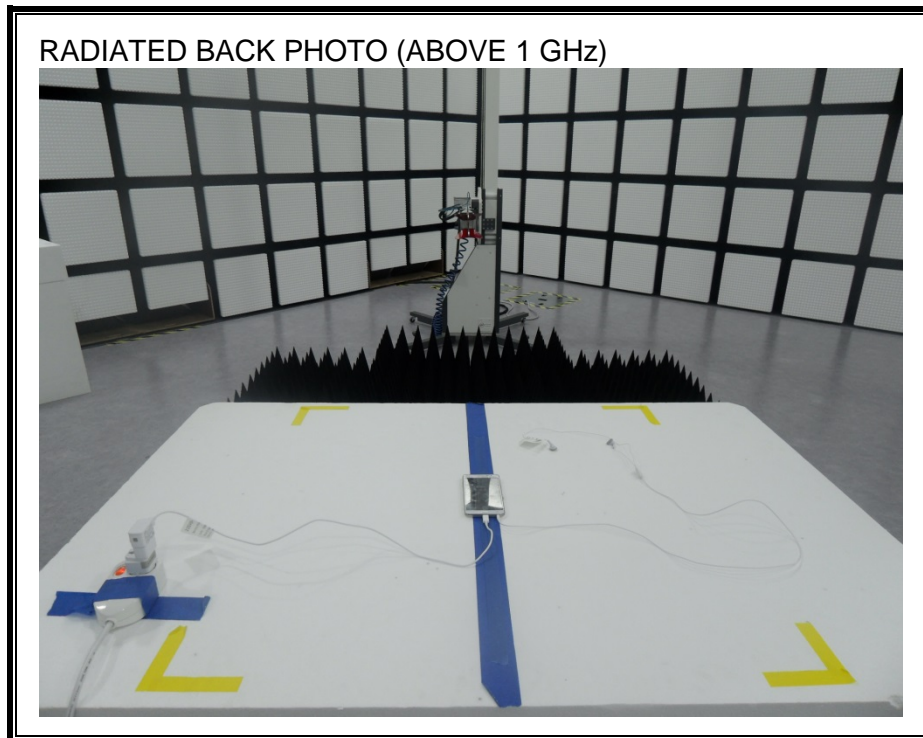

13. SETUP PHOTOS

ANTENNA PORT CONDUCTED RF MEASUREMENT SETUP

RADIATED RF MEASUREMENT SETUP (BELOW 1 GHz)

RADIATED RF MEASUREMENT SETUP (ABOVE 1 GHz)

RADIATED RF MEASUREMENT SETUP FOR PORTABLE CONFIGURATION

POWERLINE CONDUCTED EMISSIONS MEASUREMENT SETUP

END OF REPORT