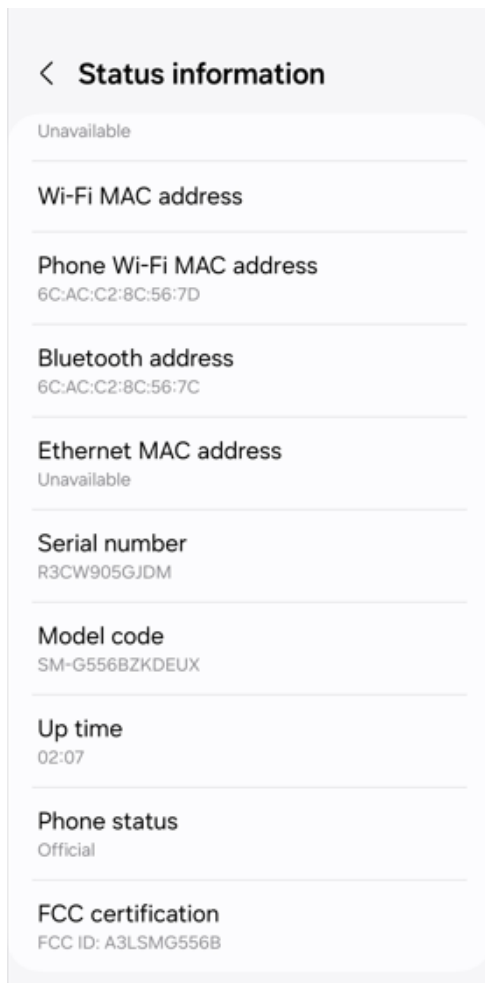

Description of E-Label and Location

FCC ID : A3LSMG556B

Model : SM-G556B

This model is applied E-label, please find description of E-label below.

1. FCC ID (E-label): [Settings > About Phone > Status information](#)

FCC certification FCC

ID: A3LSMG556B

[<Device Display Screen>](#)

2. Instruction of E-label on the User manual (online manual)

- Depending on the region or model, some devices are required to receive approval from the [Federal Communications Commission \(FCC\)](#). If your device is approved by the FCC, you can view the FCC ID of the device. To view the FCC ID, tap [Settings → About Phone → Status](#).