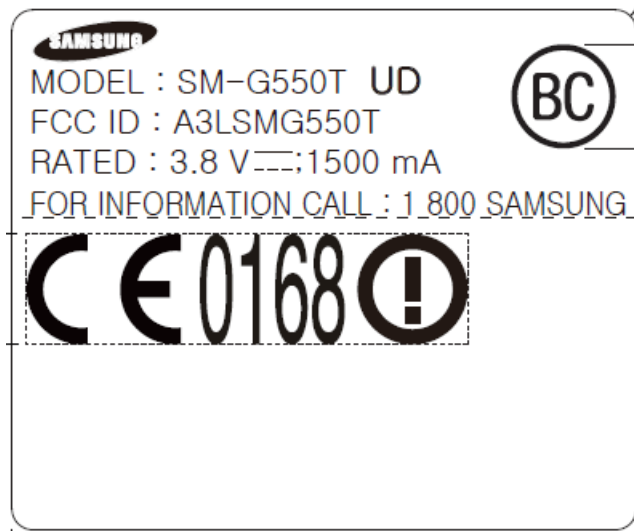

Label and Location

Model: SM-G550T
FCC ID: A3LSMG550T

Label:

Location:

Phone: Label is placed inside of the battery compartment.