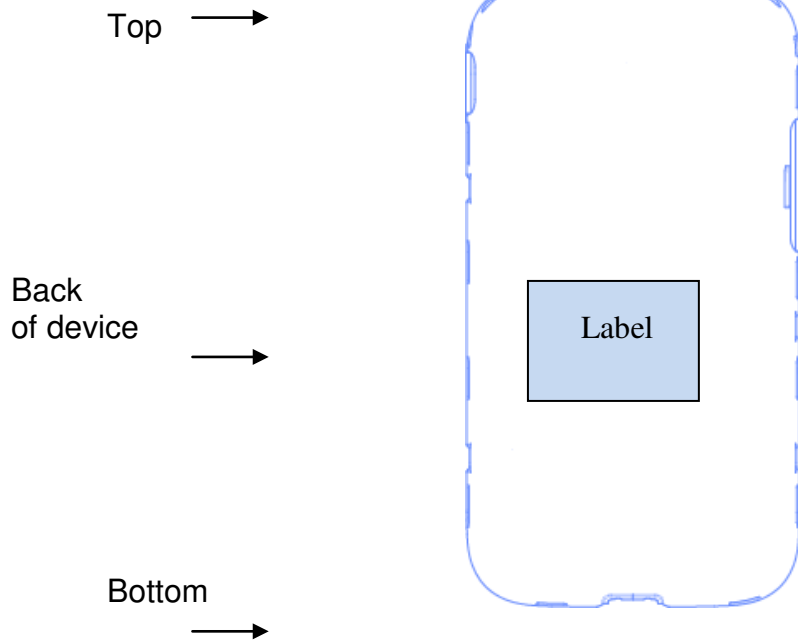

Label and Location

Model: SM-G550T
FCC ID: A3LSMG550T

Label:

Location:

Phone: Label is placed inside of the battery compartment.