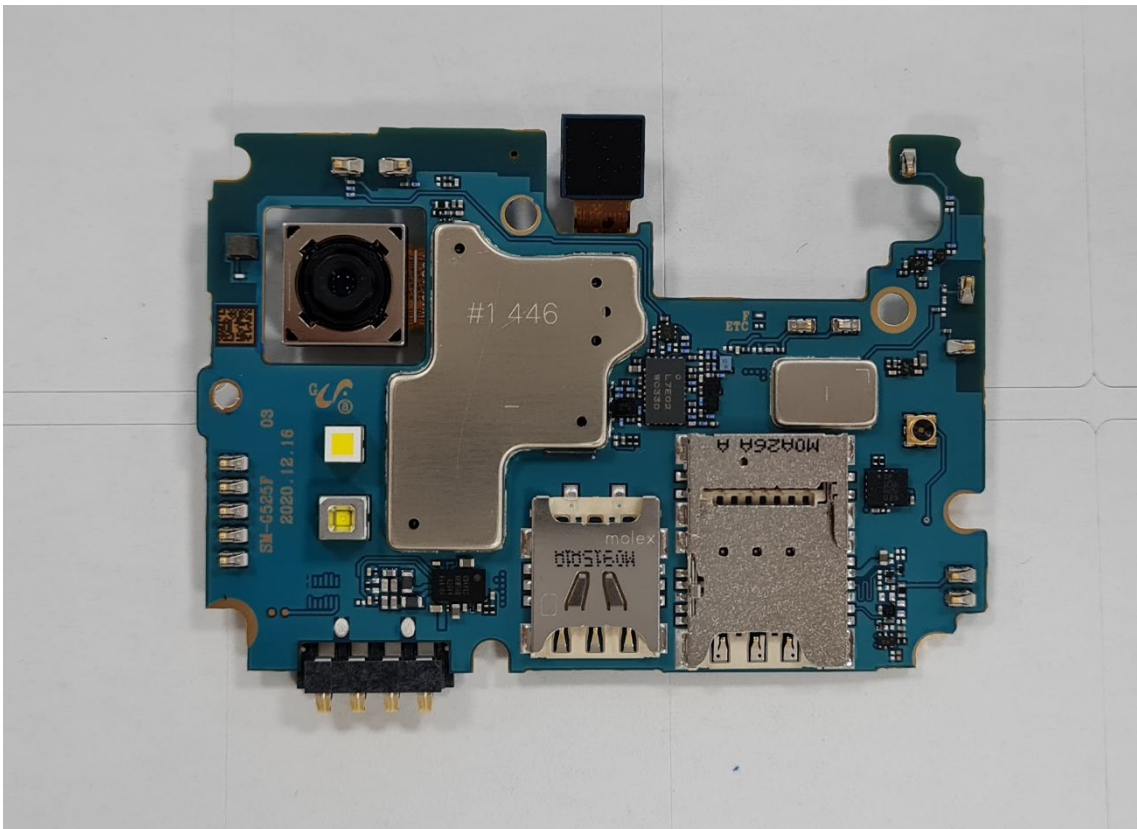

Internal Photograph

Model : SM-G525F/DS, SM-G525F

FCC ID : A3LSMG525F

■ Main/Bluetooth & WLAN Antenna Internal Photo

BT/WiFi Ant

[Sub Ant]
2G : 850, 1900
3G : WB 2,4,5
4G : B2,4,5,12,17,26,66
TDD41

NFC Ant

[Main Ant]
2G : 850, 1900
3G : WB 2,4,5
4G : B2,4,5,12,17,26,66
TDD41

1. Internal Photo

2. Internal Photo

3. Internal Photo

4. Internal Photo

5. Internal Photo

6. Internal Photo

7. Internal Photo

8. Internal Photo

9. Internal Photo

10. Internal Photo

11. Internal Photo