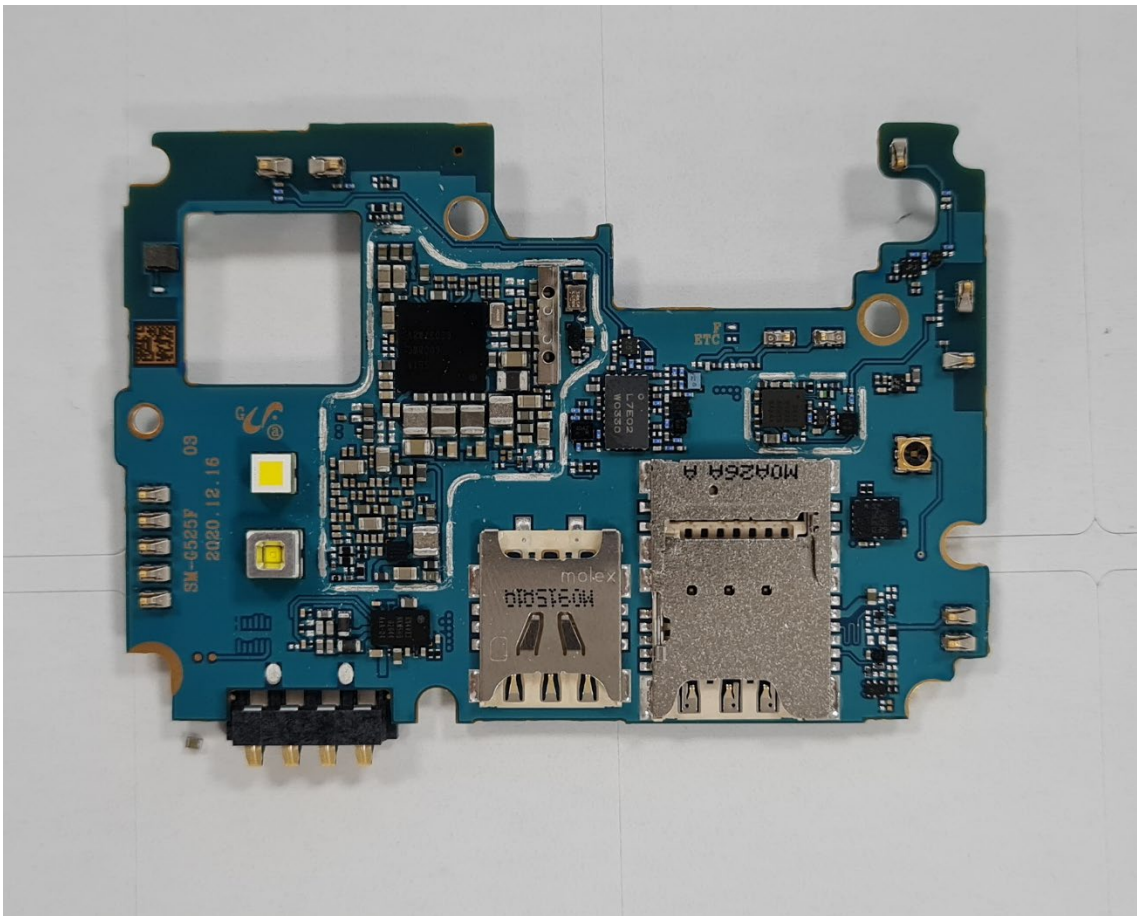

Internal Photograph

Model : SM-G525F/DS, SM-G525F

FCC ID : A3LSMG525F

■ Main/Bluetooth & WLAN Antenna Internal Photo

BT/WiFi Ant

[Sub Ant]
2G : 850, 1900
3G : WB 2,4,5
4G : B2,4,5,12,17,26,66
TDD41

NFC Ant

[Main Ant]
2G : 850, 1900
3G : WB 2,4,5
4G : B2,4,5,12,17,26,66
TDD41

1. Internal Photo

2. Internal Photo

3. Internal Photo

4. Internal Photo

5. Internal Photo

6. Internal Photo

7. Internal Photo

8. Internal Photo

9. Internal Photo

10. Internal Photo

11. Internal Photo