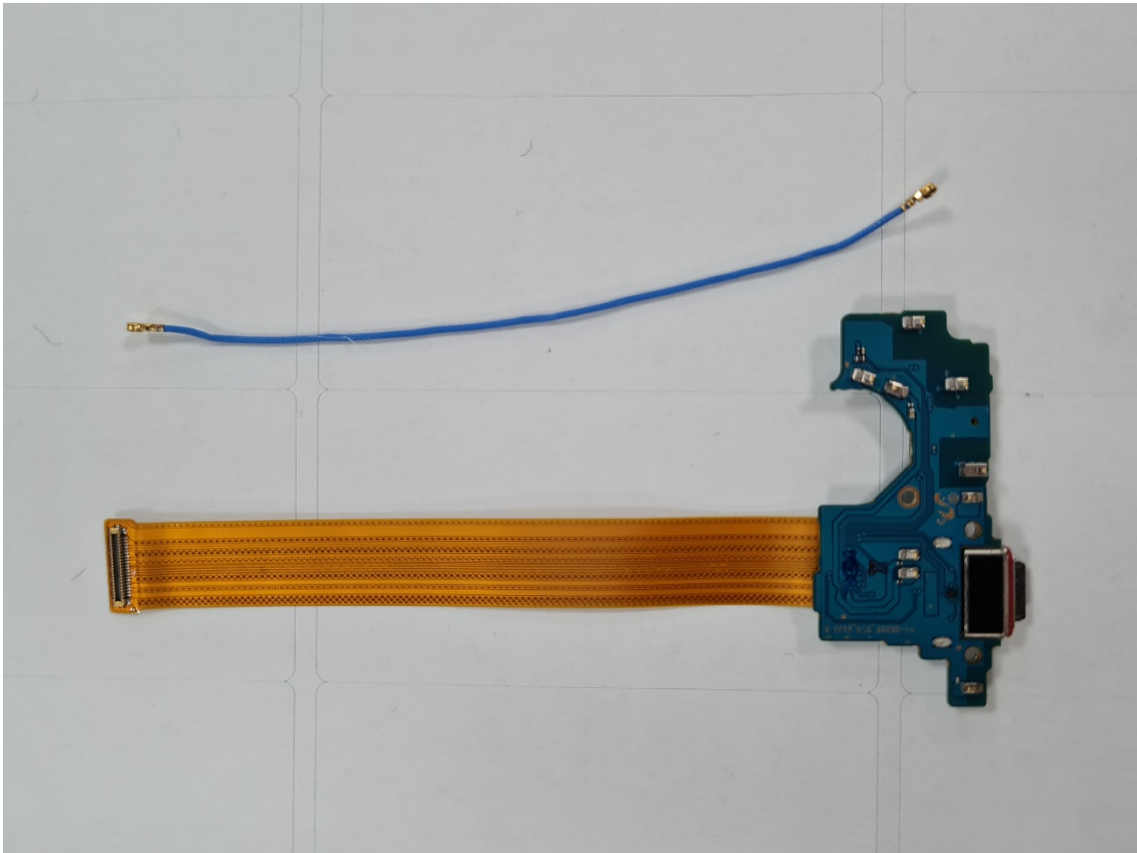

Internal Photograph

Model : SM-G525F/DS, SM-G525F

FCC ID : A3LSMG525F

■ Main/Bluetooth & WLAN Antenna Internal Photo

BT/WiFi Ant

[Sub Ant]
2G : 850, 1900
3G : WB 2,4,5
4G : B2,4,5,12,17,26,66
TDD41

NFC Ant

[Main Ant]
2G : 850, 1900
3G : WB 2,4,5
4G : B2,4,5,12,17,26,66
TDD41

1. Internal Photo

2. Internal Photo

3. Internal Photo

4. Internal Photo

5. Internal Photo

6. Internal Photo

7. Internal Photo

8. Internal Photo

9. Internal Photo

10. Internal Photo

11. Internal Photo