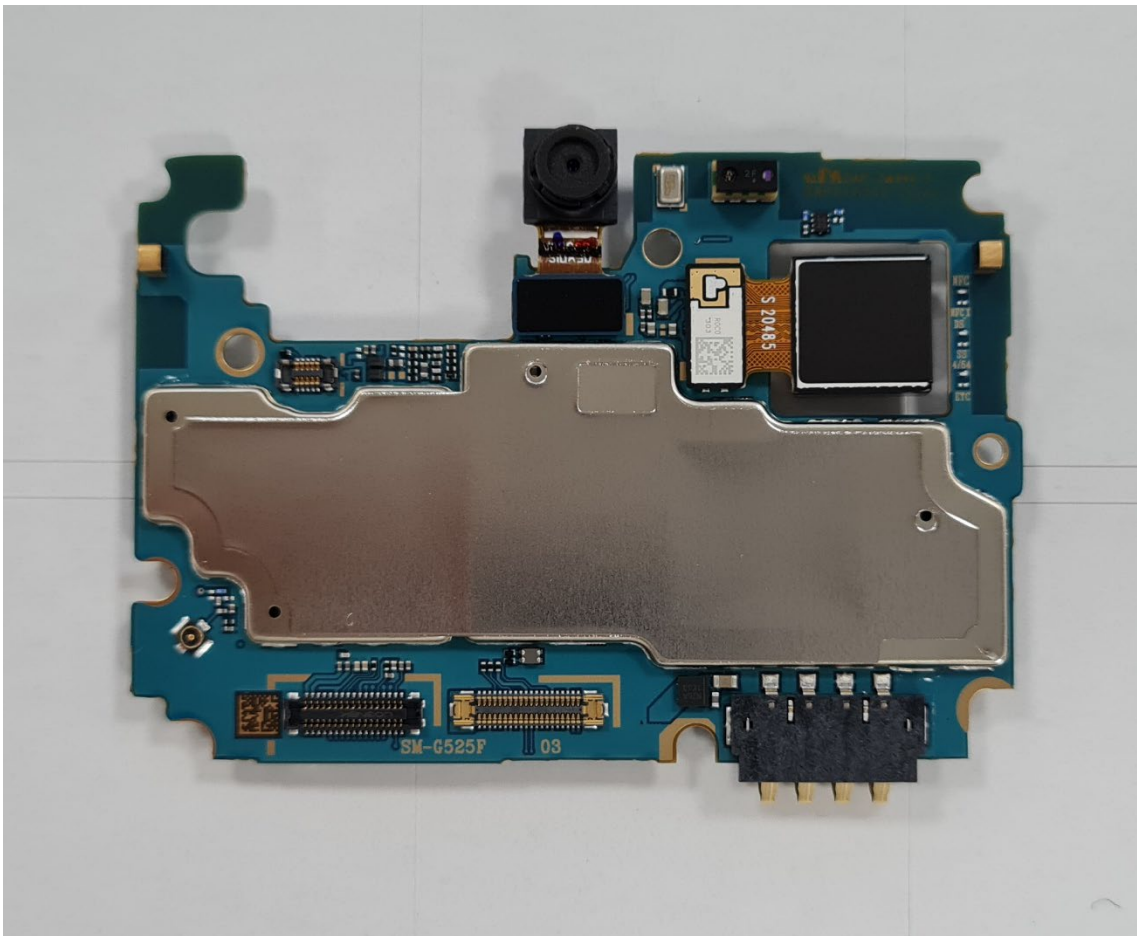

Internal Photograph

Model : SM-G525F/DS, SM-G525F

FCC ID : A3LSMG525F

■ Main/Bluetooth & WLAN Antenna Internal Photo

BT/WiFi Ant

[Sub Ant]
2G : 850, 1900
3G : WB 2,4,5
4G : B2,4,5,12,17,26,66
TDD41

NFC Ant

[Main Ant]
2G : 850, 1900
3G : WB 2,4,5
4G : B2,4,5,12,17,26,66
TDD41

1. Internal Photo

2. Internal Photo

3. Internal Photo

4. Internal Photo

5. Internal Photo

6. Internal Photo

7. Internal Photo

8. Internal Photo

9. Internal Photo

10. Internal Photo

11. Internal Photo