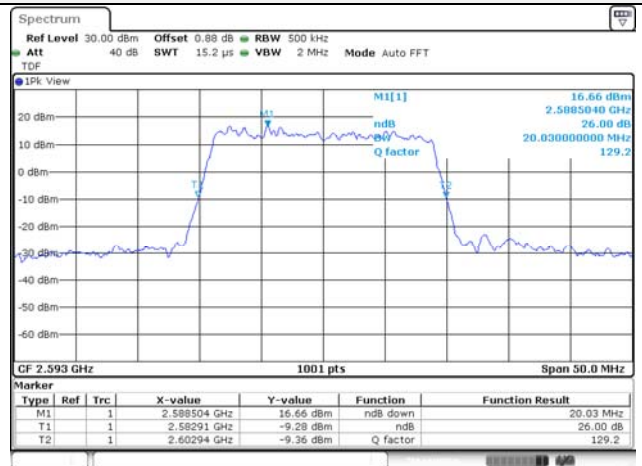

15M BW QPSK Low ch.

15M BW 16QAM Low ch.

15M BW QPSK Mid ch.

15M BW 16QAM Mid ch.

15M BW QPSK High ch.

15M BW 16QAM High ch.

20M BW QPSK Low ch.

20M BW 16QAM Low ch.

20M BW QPSK Mid ch.

20M BW 16QAM Mid ch.

20M BW QPSK High ch.

20M BW 16QAM High ch.

Test mode: LTE Band 66/4

1.4M BW QPSK Low ch.

1.4M BW 16QAM Low ch.

1.4M BW QPSK Mid ch.