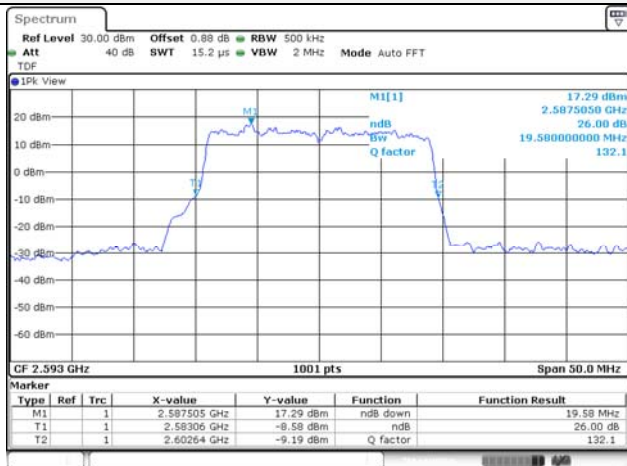

15M BW QPSK Low ch.

15M BW 16QAM Low ch.

15M BW QPSK Mid ch.

15M BW 16QAM Mid ch.

15M BW QPSK High ch.

15M BW 16QAM High ch.

20M BW QPSK Low ch.

20M BW 16QAM Low ch.

20M BW QPSK Mid ch.

20M BW 16QAM Mid ch.

20M BW QPSK High ch.

20M BW 16QAM High ch.

Test mode: LTE Band 66/4

1.4M BW QPSK Low ch.

1.4M BW 16QAM Low ch.

1.4M BW QPSK Mid ch.