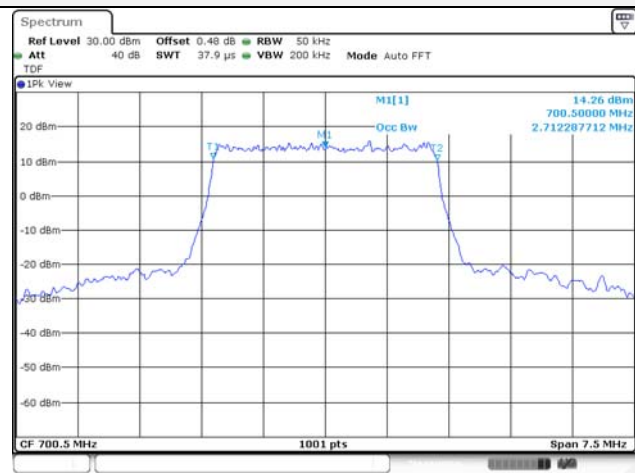

3M BW 16QAM Low ch.