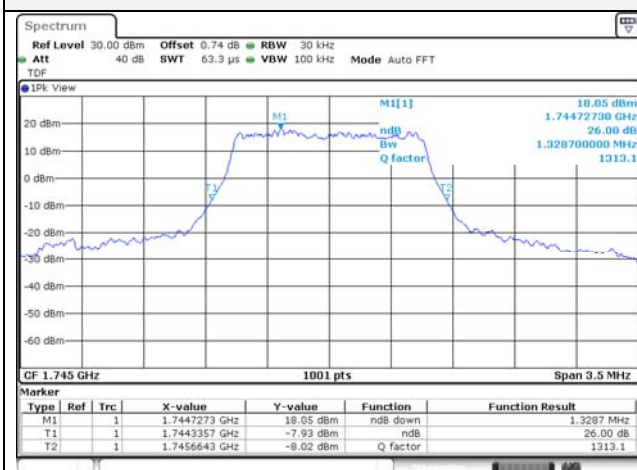

20M BW QPSK Mid ch.

20M BW 16QAM Mid ch.

20M BW QPSK High ch.

20M BW 16QAM High ch.

Test mode: LTE Band 66/4

1.4M BW QPSK Low ch.

1.4M BW 16QAM Low ch.

1.4M BW QPSK Mid ch.