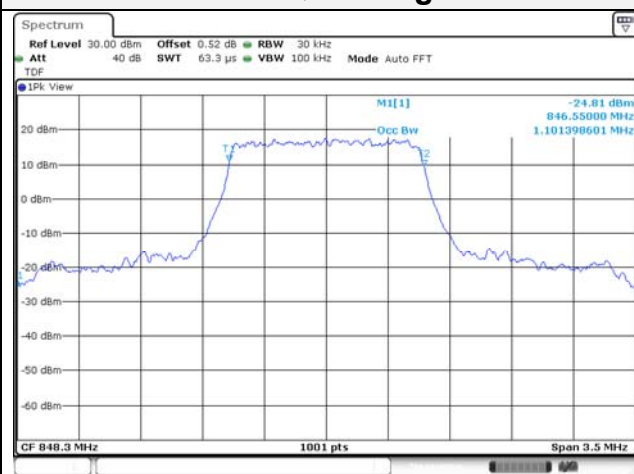

20M BW QPSK Low ch.

20M BW 16QAM Low ch.

20M BW QPSK Mid ch.

20M BW 16QAM Mid ch.

20M BW QPSK High ch.

20M BW 16QAM High ch.

Test mode: LTE Band 5**1.4M BW QPSK Low ch.****1.4M BW 16QAM Low ch.****1.4M BW QPSK Mid ch.****1.4M BW 16QAM Mid ch.****1.4M BW QPSK High ch.****1.4M BW 16QAM High ch.**