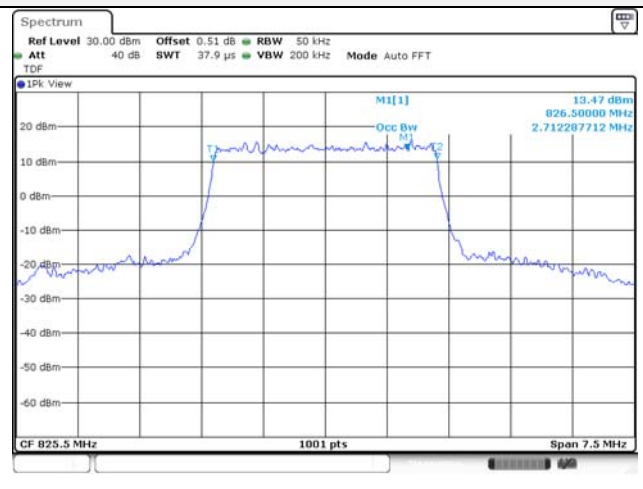

3M BW 16QAM Low ch.