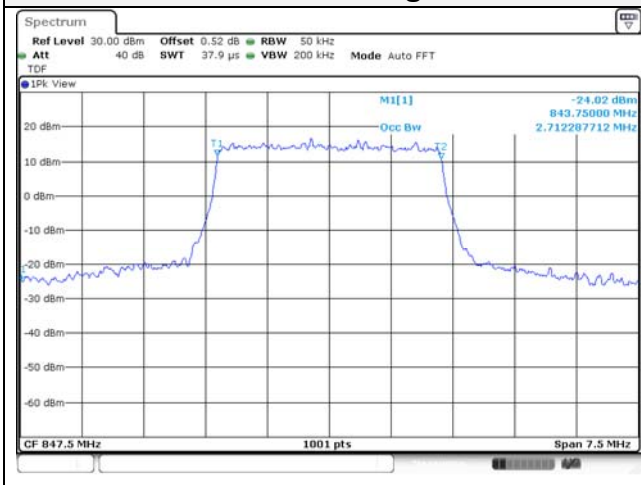

3M BW QPSK High ch.