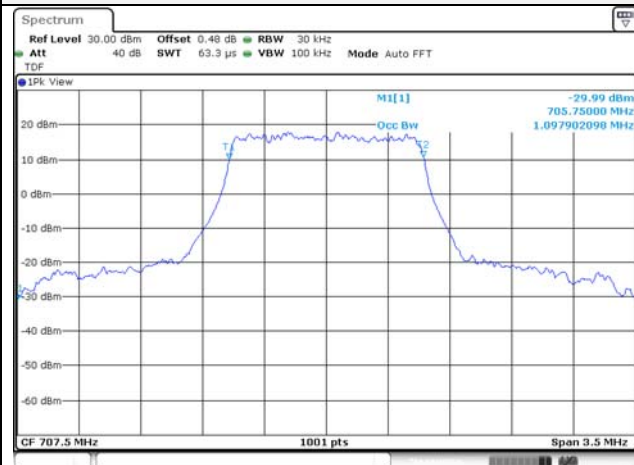

10M BW QPSK High ch.

10M BW 16QAM High ch.

Test mode: LTE Band 12**1.4M BW QPSK Low ch.****1.4M BW 16QAM Low ch.****1.4M BW QPSK Mid ch.****1.4M BW 16QAM Mid ch.****1.4M BW QPSK High ch.****1.4M BW 16QAM High ch.**