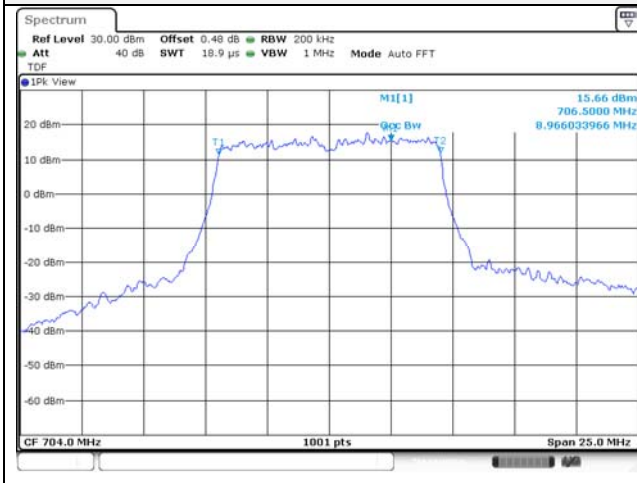

10M BW QPSK Low ch.