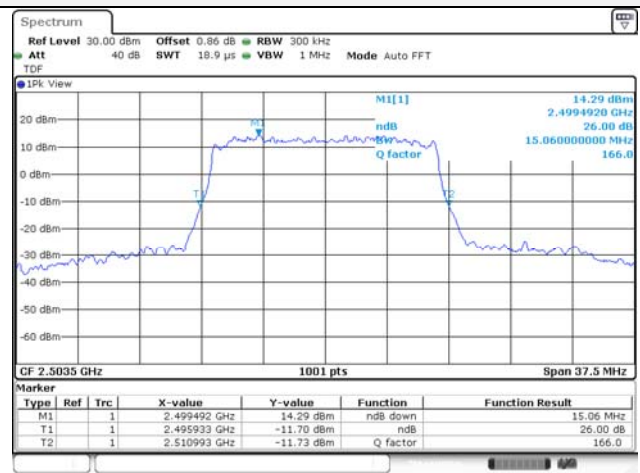

15M BW QPSK Low ch.

15M BW 16QAM Low ch.

15M BW QPSK Mid ch.

15M BW 16QAM Mid ch.

15M BW QPSK High ch.

15M BW 16QAM High ch.

20M BW QPSK Low ch.

20M BW 16QAM Low ch.

20M BW QPSK Mid ch.

20M BW 16QAM Mid ch.

20M BW QPSK High ch.

20M BW 16QAM High ch.

Test mode: LTE Band 66/4

1.4M BW QPSK Low ch.

1.4M BW 16QAM Low ch.

1.4M BW QPSK Mid ch.