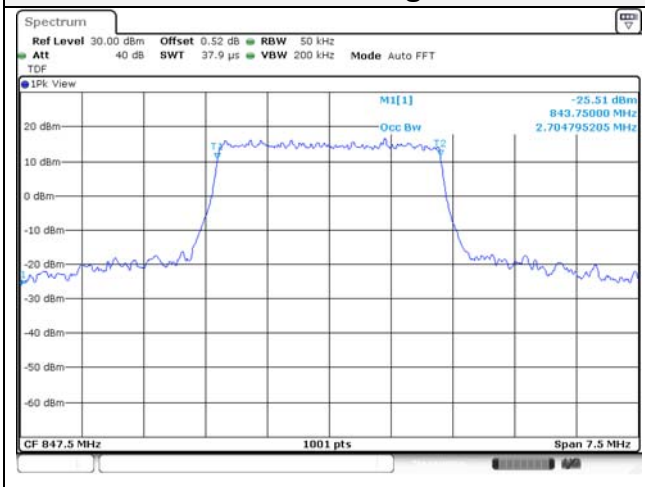

3M BW QPSK High ch.