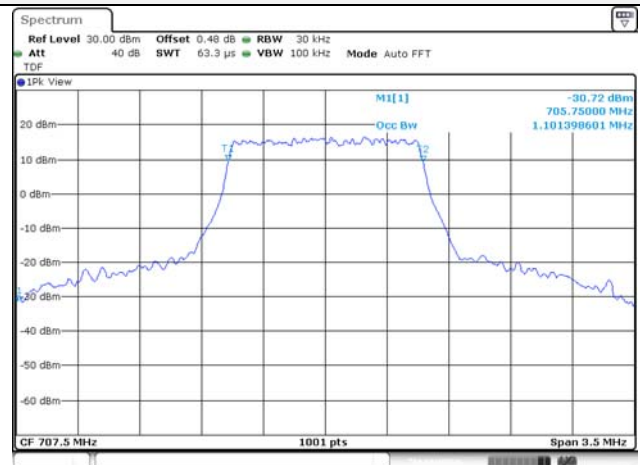

10M BW QPSK High ch.

10M BW 16QAM High ch.

Test mode: LTE Band 12**1.4M BW QPSK Low ch.****1.4M BW 16QAM Low ch.****1.4M BW QPSK Mid ch.****1.4M BW 16QAM Mid ch.****1.4M BW QPSK High ch.****1.4M BW 16QAM High ch.**