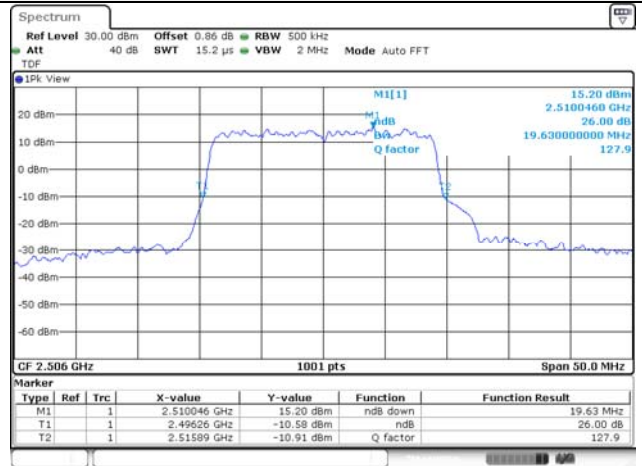

15M BW QPSK Low ch.

15M BW 16QAM Low ch.

15M BW QPSK Mid ch.

15M BW 16QAM Mid ch.

15M BW QPSK High ch.

15M BW 16QAM High ch.

20M BW QPSK Low ch.

20M BW 16QAM Low ch.

20M BW QPSK Mid ch.

20M BW 16QAM Mid ch.

20M BW QPSK High ch.

20M BW 16QAM High ch.

Test mode: LTE Band 66/4

1.4M BW QPSK Low ch.

1.4M BW 16QAM Low ch.

1.4M BW QPSK Mid ch.