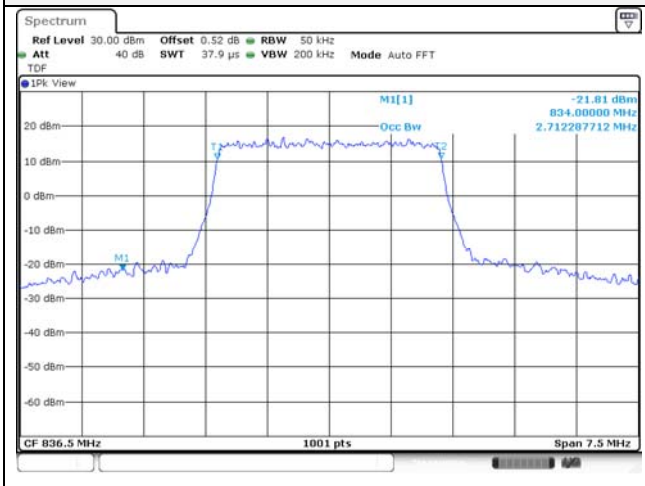

3M BW QPSK Mid ch.