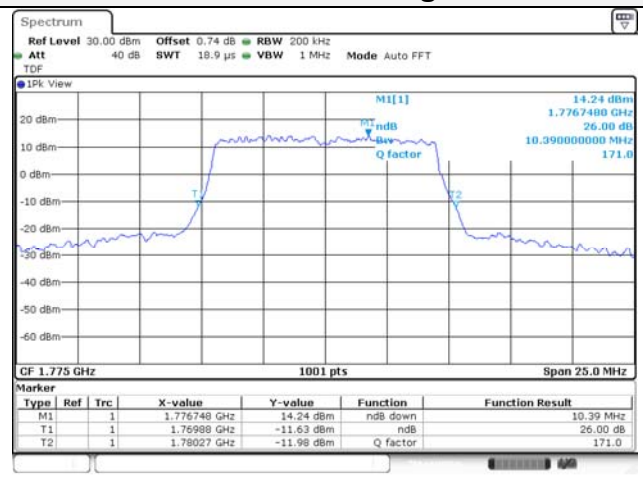

10M BW 16QAM Low ch.

10M BW QPSK Mid ch.

10M BW 16QAM Mid ch.

10M BW QPSK High ch.

10M BW 16QAM High ch.

15M BW QPSK Low ch.

15M BW 16QAM Low ch.

15M BW QPSK Mid ch.

20M BW 16QAM High ch.

99% Occupied Bandwidth**Test mode: LTE Band 2****1.4M BW QPSK Low ch.****1.4M BW 16QAM Low ch.****1.4M BW QPSK Mid ch.****1.4M BW 16QAM Mid ch.****1.4M BW QPSK High ch.****1.4M BW 16QAM High ch.**