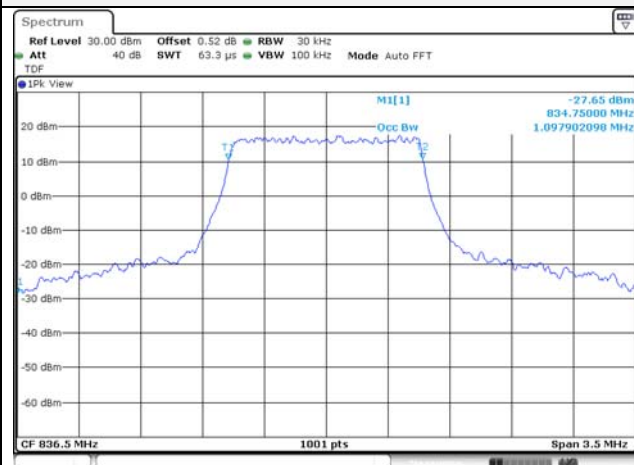

10M BW 16QAM Mid ch.

10M BW QPSK High ch.

10M BW 16QAM High ch.

Test mode: LTE Band 26**1.4M BW QPSK Low ch.****1.4M BW 16QAM Low ch.****1.4M BW QPSK Mid ch.****1.4M BW 16QAM Mid ch.****1.4M BW QPSK High ch.****1.4M BW 16QAM High ch.**