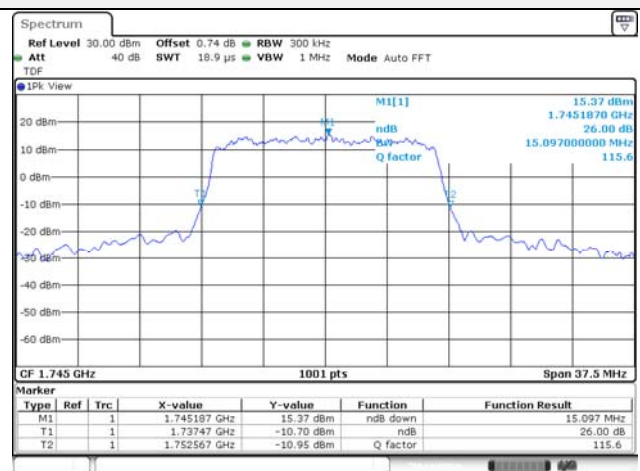

15M BW 16QAM Mid ch.