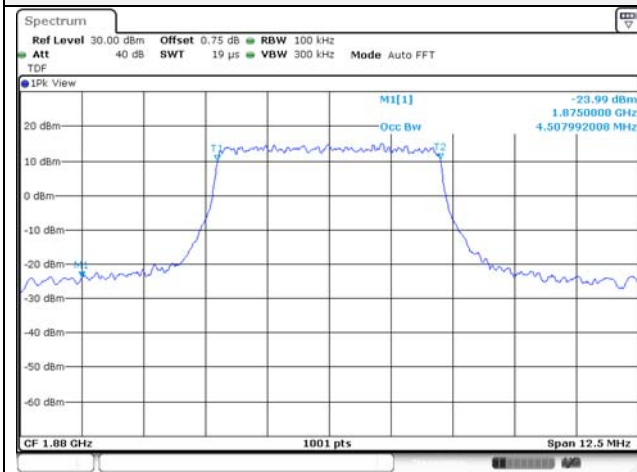

5M BW QPSK Mid ch.