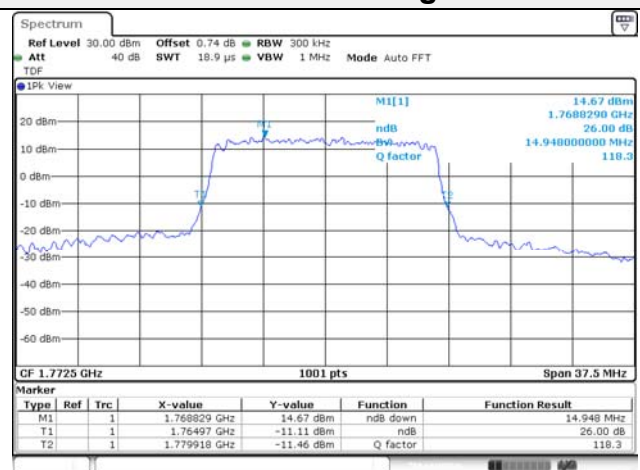

15M BW 16QAM High ch.