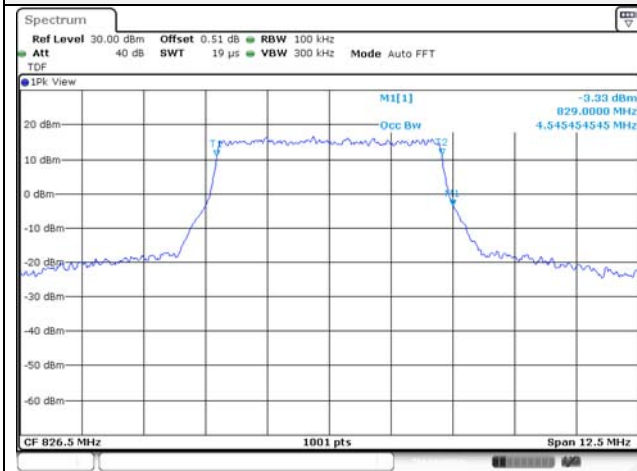

5M BW QPSK Low ch.