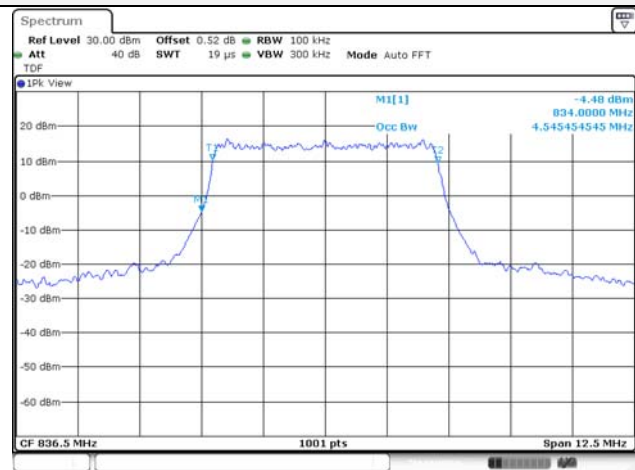

5M BW 16QAM Mid ch.