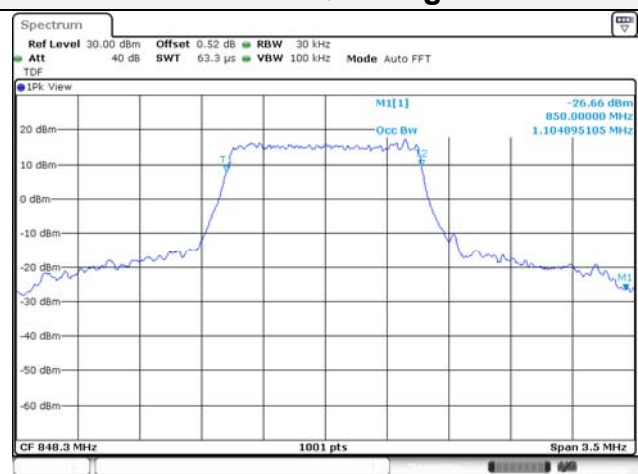

20M BW QPSK Low ch.

20M BW 16QAM Low ch.

20M BW QPSK Mid ch.

20M BW 16QAM Mid ch.

20M BW QPSK High ch.

20M BW 16QAM High ch.

Test mode: LTE Band 5**1.4M BW QPSK Low ch.****1.4M BW 16QAM Low ch.****1.4M BW QPSK Mid ch.****1.4M BW 16QAM Mid ch.****1.4M BW QPSK High ch.****1.4M BW 16QAM High ch.**