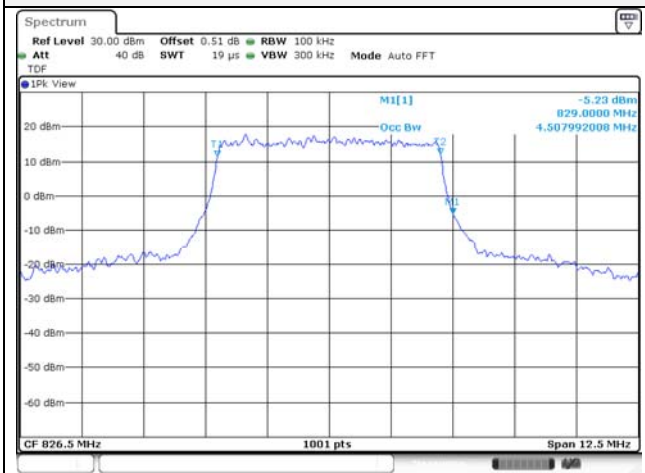

5M BW QPSK Low ch.