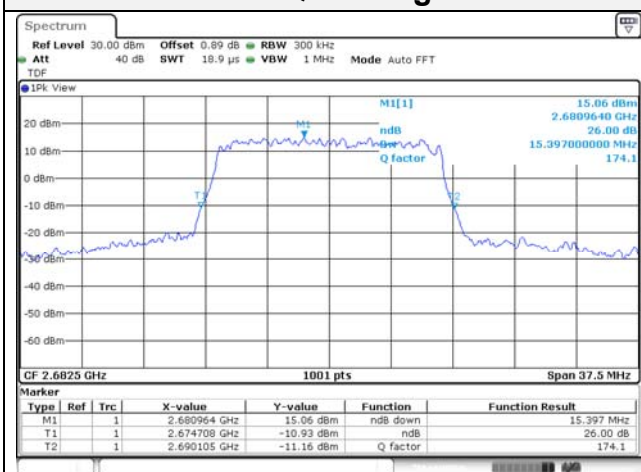

15M BW QPSK Low ch.

15M BW 16QAM Low ch.

15M BW QPSK Mid ch.

15M BW 16QAM Mid ch.

15M BW QPSK High ch.

15M BW 16QAM High ch.

20M BW QPSK Low ch.

20M BW 16QAM Low ch.

20M BW QPSK Mid ch.

20M BW 16QAM Mid ch.

20M BW QPSK High ch.

20M BW 16QAM High ch.

Test mode: LTE Band 66/4

1.4M BW QPSK Low ch.

1.4M BW 16QAM Low ch.

1.4M BW QPSK Mid ch.