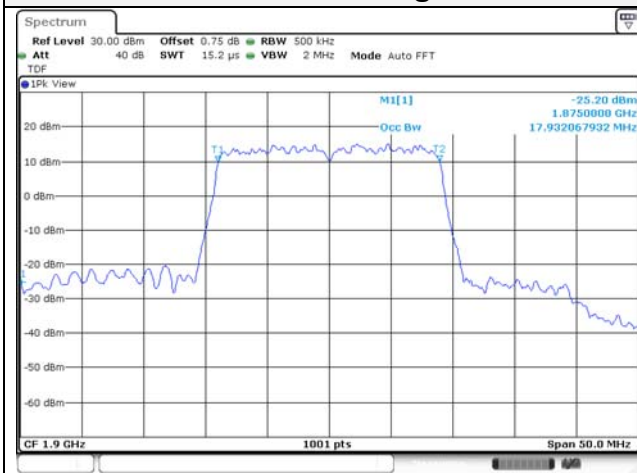

20M BW QPSK Low ch.

20M BW 16QAM Low ch.

20M BW QPSK Mid ch.

20M BW 16QAM Mid ch.

20M BW QPSK High ch.

20M BW 16QAM High ch.

Test mode: LTE Band 5**1.4M BW QPSK Low ch.****1.4M BW 16QAM Low ch.****1.4M BW QPSK Mid ch.****1.4M BW 16QAM Mid ch.****1.4M BW QPSK High ch.****1.4M BW 16QAM High ch.**