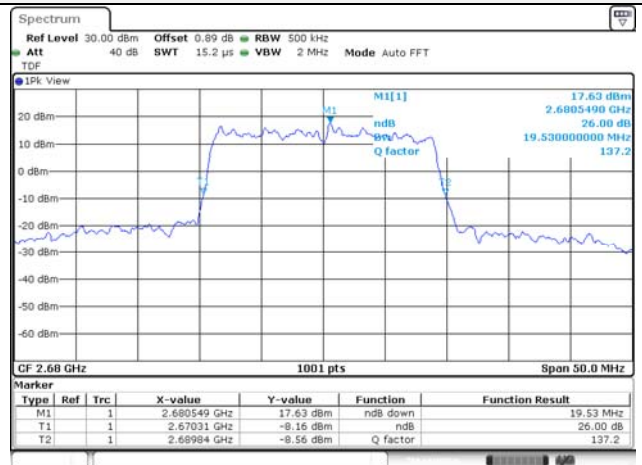

20M BW QPSK Mid ch.

20M BW 16QAM Mid ch.

20M BW QPSK High ch.

20M BW 16QAM High ch.

Test mode: LTE Band 66/4

1.4M BW QPSK Low ch.

1.4M BW 16QAM Low ch.

1.4M BW QPSK Mid ch.