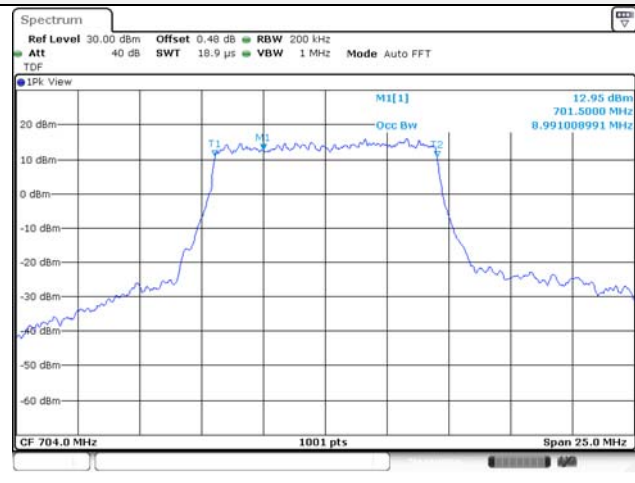

5M BW 16QAM Low ch.

5M BW QPSK Mid ch.

5M BW 16QAM Mid ch.

5M BW QPSK High ch.

5M BW 16QAM High ch.

10M BW QPSK Low ch.

10M BW 16QAM Low ch.

10M BW QPSK Mid ch.

10M BW 16QAM Mid ch.

10M BW QPSK High ch.

10M BW 16QAM High ch.

Test mode: LTE Band 26**1.4M BW QPSK Low ch.****1.4M BW 16QAM Low ch.****1.4M BW QPSK Mid ch.****1.4M BW 16QAM Mid ch.****1.4M BW QPSK High ch.****1.4M BW 16QAM High ch.**