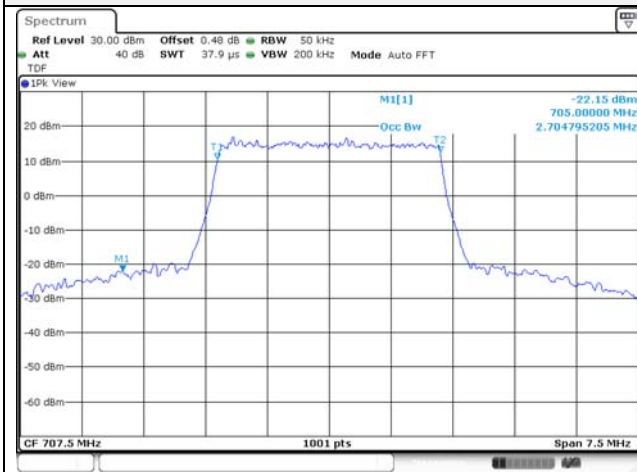

3M BW QPSK Mid ch.