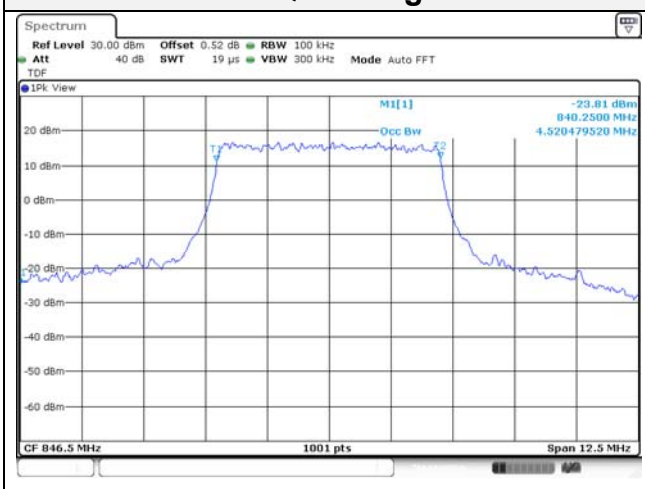

5M BW QPSK High ch.