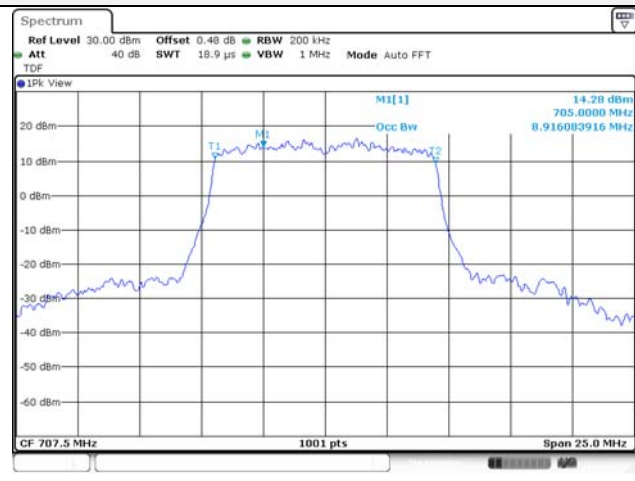

10M BW 16QAM Mid ch.

10M BW QPSK High ch.

10M BW 16QAM High ch.

Test mode: LTE Band 26**1.4M BW QPSK Low ch.****1.4M BW 16QAM Low ch.****1.4M BW QPSK Mid ch.****1.4M BW 16QAM Mid ch.****1.4M BW QPSK High ch.****1.4M BW 16QAM High ch.**