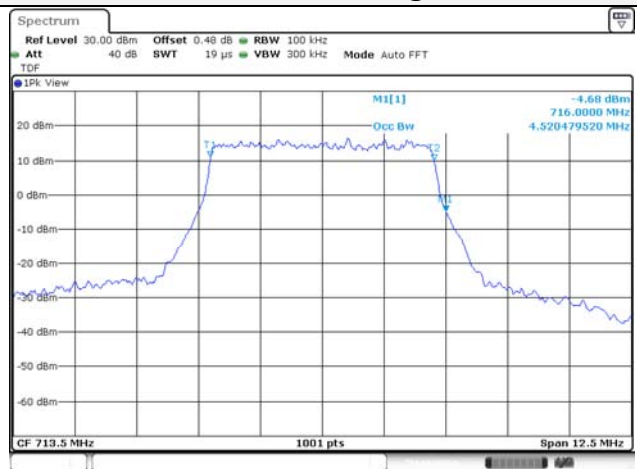

5M BW 16QAM High ch.