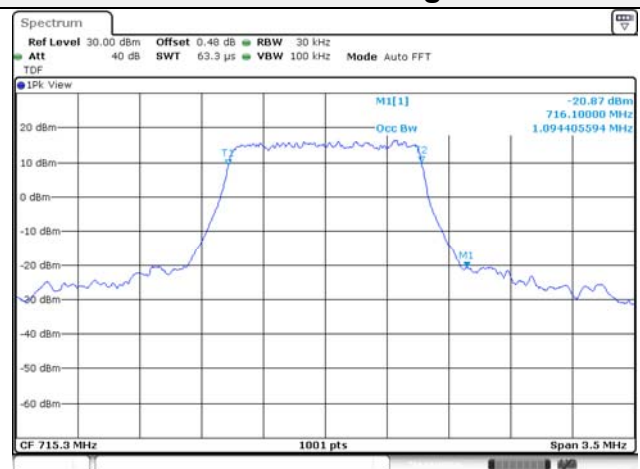

10M BW QPSK High ch.

10M BW 16QAM High ch.

Test mode: LTE Band 12**1.4M BW QPSK Low ch.****1.4M BW 16QAM Low ch.****1.4M BW QPSK Mid ch.****1.4M BW 16QAM Mid ch.****1.4M BW QPSK High ch.****1.4M BW 16QAM High ch.**