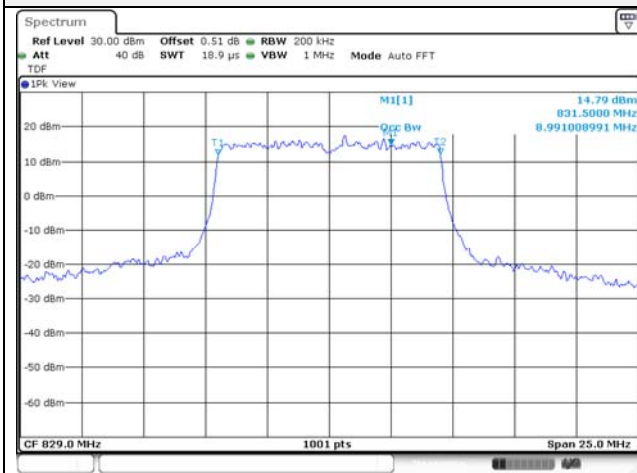

10M BW QPSK Low ch.