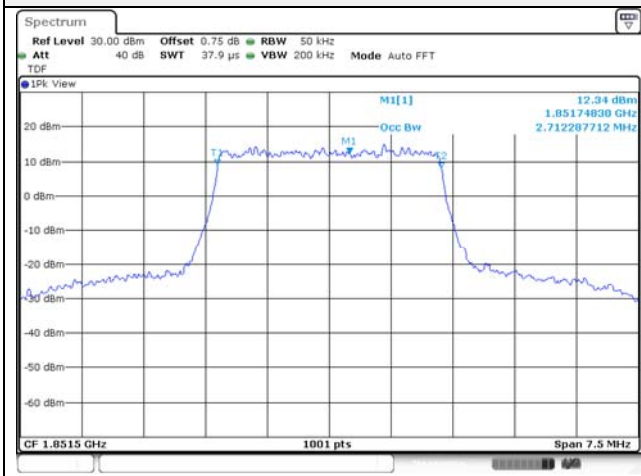

3M BW QPSK Low ch.