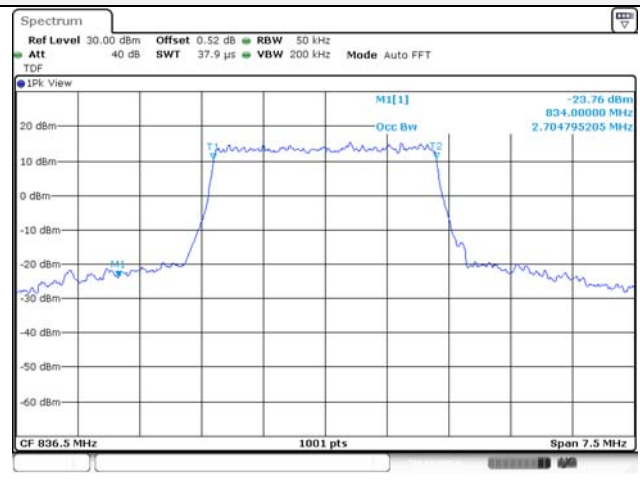

3M BW 16QAM Mid ch.