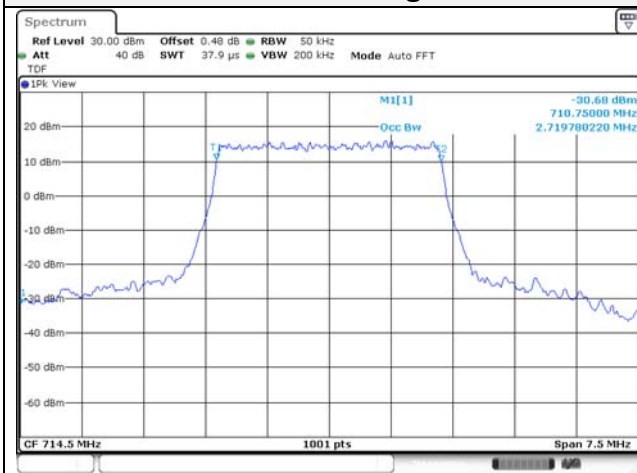

3M BW QPSK Low ch.

3M BW 16QAM Low ch.

3M BW QPSK Mid ch.

3M BW 16QAM Mid ch.

3M BW QPSK High ch.

3M BW 16QAM High ch.

Test mode: LTE Band 12/17

5M BW QPSK Low ch.