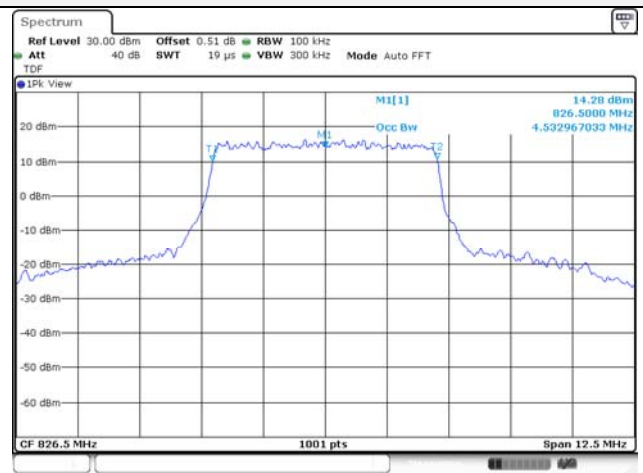

5M BW 16QAM Low ch.