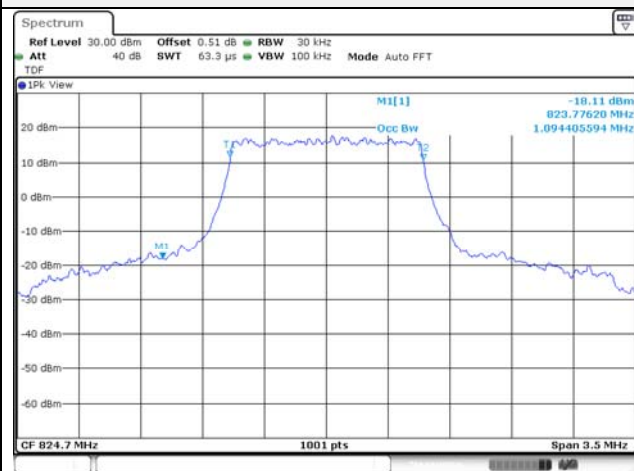

10M BW 16QAM Mid ch.

10M BW QPSK High ch.

10M BW 16QAM High ch.

Test mode: LTE Band 26**1.4M BW QPSK Low ch.****1.4M BW 16QAM Low ch.****1.4M BW QPSK Mid ch.****1.4M BW 16QAM Mid ch.****1.4M BW QPSK High ch.****1.4M BW 16QAM High ch.**