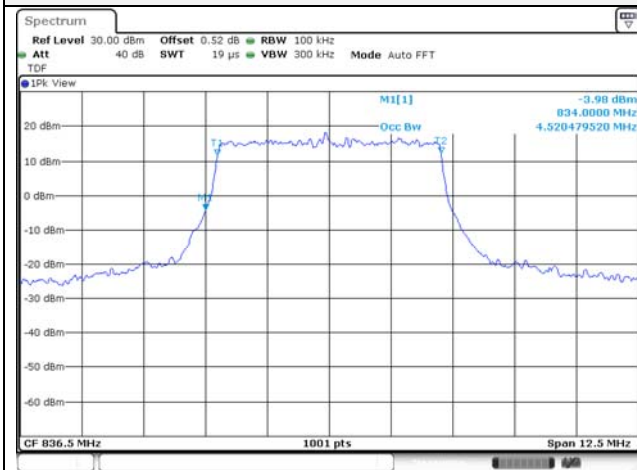

5M BW QPSK Mid ch.