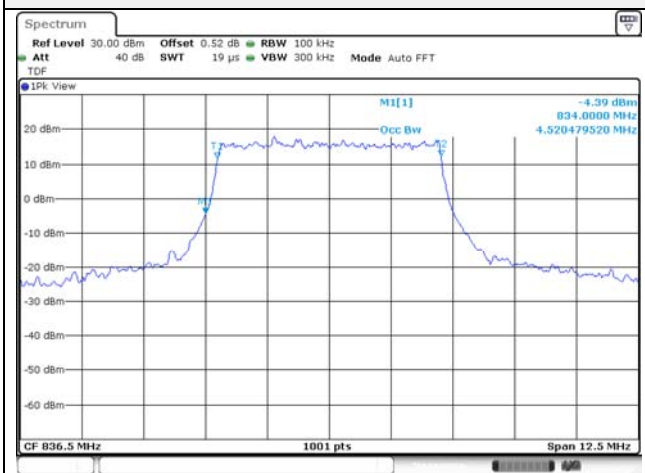

5M BW QPSK Mid ch.