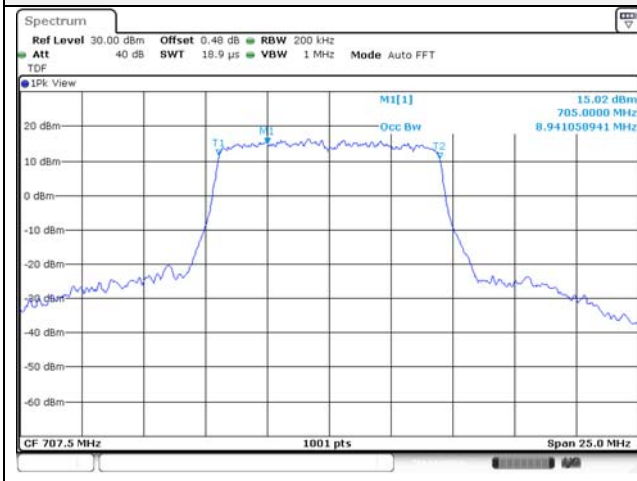

10M BW 16QAM Mid ch.

10M BW QPSK High ch.

10M BW 16QAM High ch.

Test mode: LTE Band 26**1.4M BW QPSK Low ch.****1.4M BW 16QAM Low ch.****1.4M BW QPSK Mid ch.****1.4M BW 16QAM Mid ch.****1.4M BW QPSK High ch.****1.4M BW 16QAM High ch.**