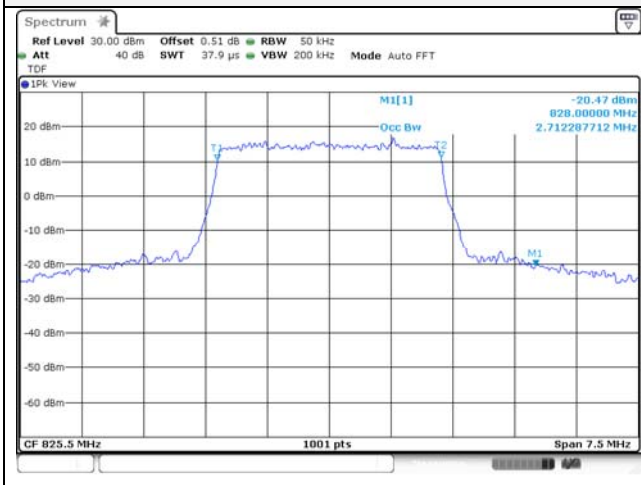

3M BW QPSK Low ch.