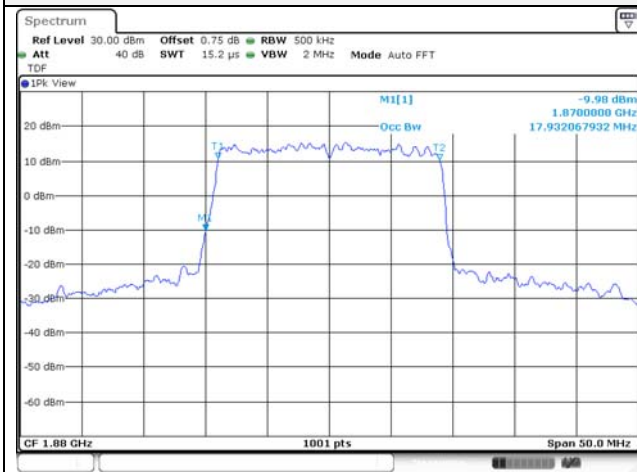

10M BW QPSK High ch.

10M BW 16QAM High ch.

15M BW QPSK Low ch.

15M BW 16QAM Low ch.

15M BW QPSK Mid ch.

15M BW 16QAM Mid ch.

15M BW QPSK High ch.

15M BW 16QAM High ch.

20M BW QPSK Low ch.

20M BW 16QAM Low ch.

20M BW QPSK Mid ch.

20M BW 16QAM Mid ch.

20M BW QPSK High ch.

20M BW 16QAM High ch.

Test mode: LTE Band 5**1.4M BW QPSK Low ch.****1.4M BW 16QAM Low ch.****1.4M BW QPSK Mid ch.****1.4M BW 16QAM Mid ch.****1.4M BW QPSK High ch.****1.4M BW 16QAM High ch.**