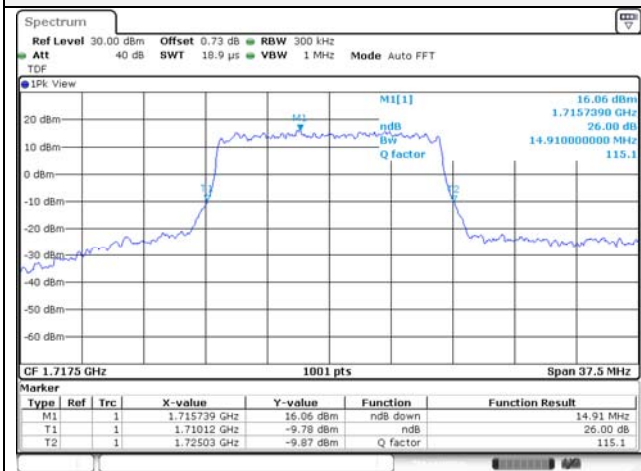

10M BW 16QAM Low ch.

10M BW QPSK Mid ch.

10M BW 16QAM Mid ch.

10M BW QPSK High ch.

10M BW 16QAM High ch.

15M BW QPSK Low ch.

15M BW 16QAM Low ch.

15M BW QPSK Mid ch.

20M BW 16QAM High ch.

99% Occupied Bandwidth**Test mode: LTE Band 2****1.4M BW QPSK Low ch.****1.4M BW 16QAM Low ch.****1.4M BW QPSK Mid ch.****1.4M BW 16QAM Mid ch.****1.4M BW QPSK High ch.****1.4M BW 16QAM High ch.**