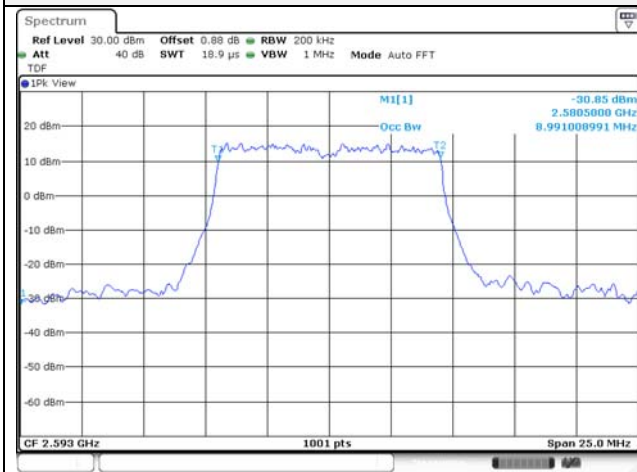

Test mode: LTE Band 41**5M BW QPSK Low ch.****5M BW 16QAM Low ch.****5M BW QPSK Mid ch.****5M BW 16QAM Mid ch.****5M BW QPSK High ch.****5M BW 16QAM High ch.**

10M BW QPSK Low ch.

10M BW 16QAM Low ch.

10M BW QPSK Mid ch.