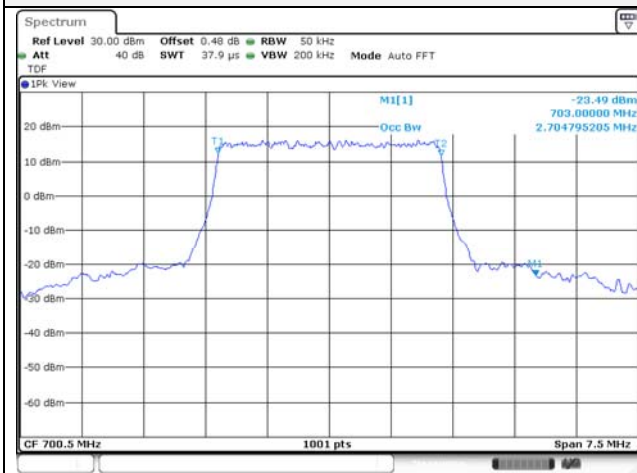

3M BW QPSK Low ch.