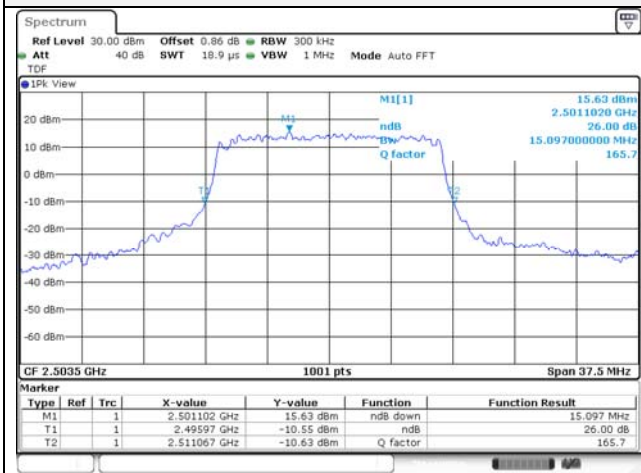

15M BW QPSK Low ch.

15M BW 16QAM Low ch.

15M BW QPSK Mid ch.

15M BW 16QAM Mid ch.

15M BW QPSK High ch.

15M BW 16QAM High ch.

20M BW QPSK Low ch.

20M BW 16QAM Low ch.

20M BW QPSK Mid ch.

20M BW 16QAM Mid ch.

20M BW QPSK High ch.

20M BW 16QAM High ch.

Test mode: LTE Band 66/4

1.4M BW QPSK Low ch.

1.4M BW 16QAM Low ch.

1.4M BW QPSK Mid ch.