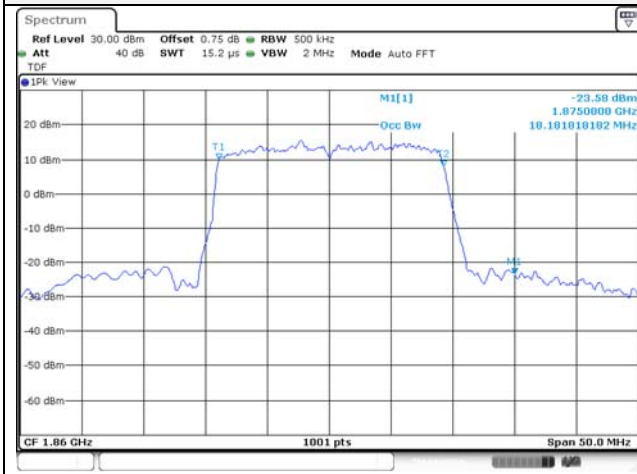

20M BW QPSK Low ch.

20M BW 16QAM Low ch.

20M BW QPSK Mid ch.

20M BW 16QAM Mid ch.

20M BW QPSK High ch.

20M BW 16QAM High ch.

Test mode: LTE Band 5**1.4M BW QPSK Low ch.****1.4M BW 16QAM Low ch.****1.4M BW QPSK Mid ch.****1.4M BW 16QAM Mid ch.****1.4M BW QPSK High ch.****1.4M BW 16QAM High ch.**