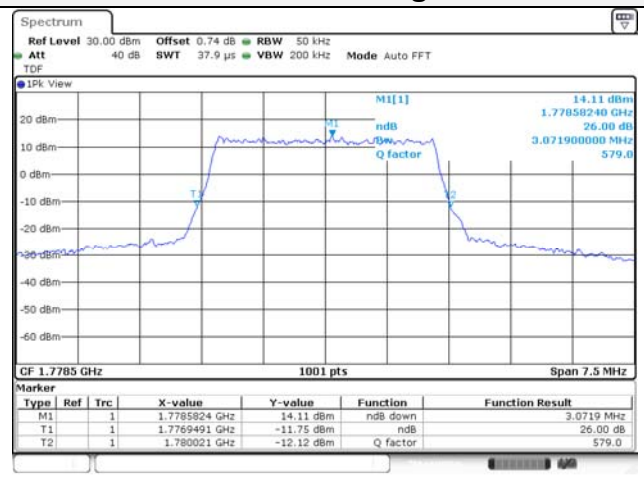

3M BW 16QAM High ch.