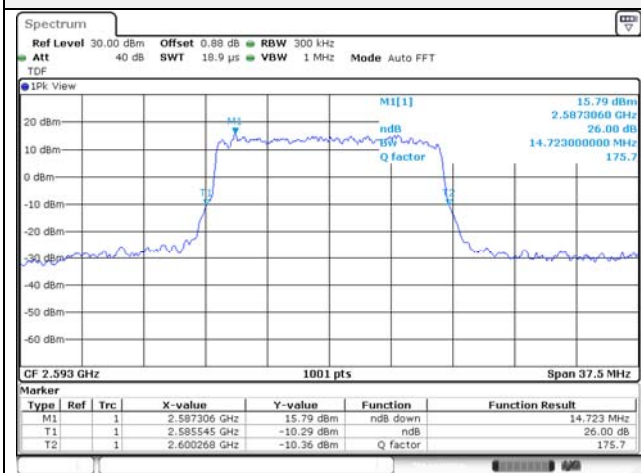

15M BW QPSK Low ch.

15M BW 16QAM Low ch.

15M BW QPSK Mid ch.

15M BW 16QAM Mid ch.

15M BW QPSK High ch.

15M BW 16QAM High ch.

20M BW QPSK Low ch.

20M BW 16QAM Low ch.

20M BW QPSK Mid ch.

20M BW 16QAM Mid ch.

20M BW QPSK High ch.

20M BW 16QAM High ch.

Test mode: LTE Band 66/4

1.4M BW QPSK Low ch.

1.4M BW 16QAM Low ch.

1.4M BW QPSK Mid ch.