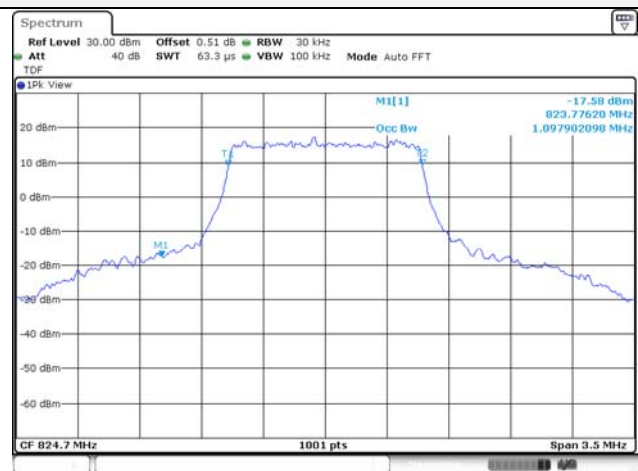

10M BW 16QAM Mid ch.

10M BW QPSK High ch.

10M BW 16QAM High ch.

Test mode: LTE Band 26**1.4M BW QPSK Low ch.****1.4M BW 16QAM Low ch.****1.4M BW QPSK Mid ch.****1.4M BW 16QAM Mid ch.****1.4M BW QPSK High ch.****1.4M BW 16QAM High ch.**