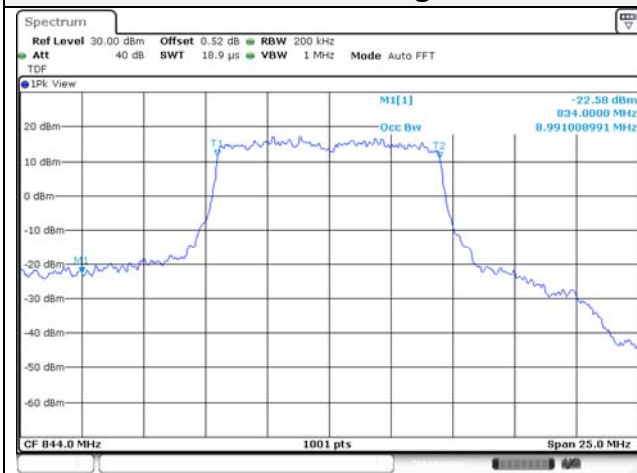

5M BW QPSK Mid ch.

5M BW 16QAM Mid ch.

5M BW QPSK High ch.

5M BW 16QAM High ch.

10M BW QPSK Low ch.

10M BW 16QAM Low ch.

10M BW QPSK Mid ch.

10M BW 16QAM Mid ch.

10M BW QPSK High ch.

10M BW 16QAM High ch.

Test mode: LTE Band 12**1.4M BW QPSK Low ch.****1.4M BW 16QAM Low ch.****1.4M BW QPSK Mid ch.****1.4M BW 16QAM Mid ch.****1.4M BW QPSK High ch.****1.4M BW 16QAM High ch.**