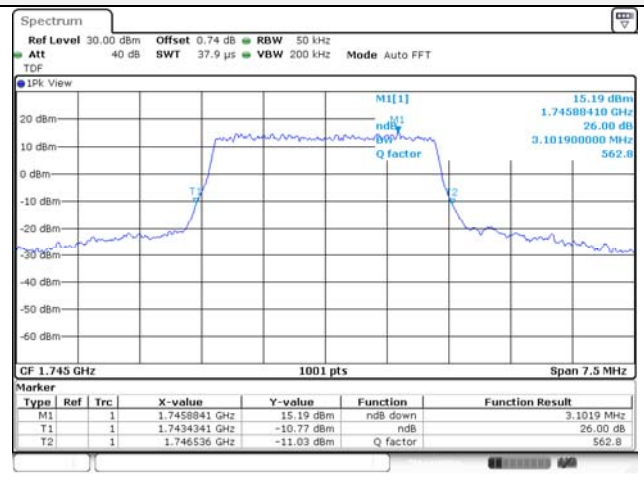

20M BW QPSK Mid ch.

20M BW 16QAM Mid ch.

20M BW QPSK High ch.

20M BW 16QAM High ch.

Test mode: LTE Band 66/4

1.4M BW QPSK Low ch.

1.4M BW 16QAM Low ch.

1.4M BW QPSK Mid ch.

1.4M BW 16QAM Mid ch.

1.4M BW QPSK High ch.

1.4M BW 16QAM High ch.

3M BW QPSK Low ch.

3M BW 16QAM Low ch.

3M BW QPSK Mid ch.

3M BW 16QAM Mid ch.

3M BW QPSK High ch.