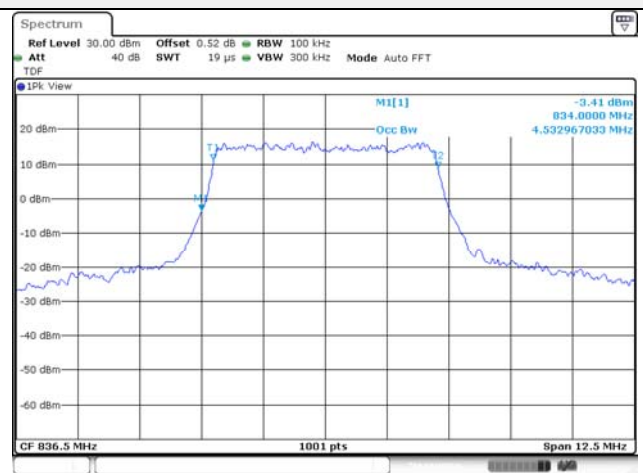

5M BW 16QAM Mid ch.