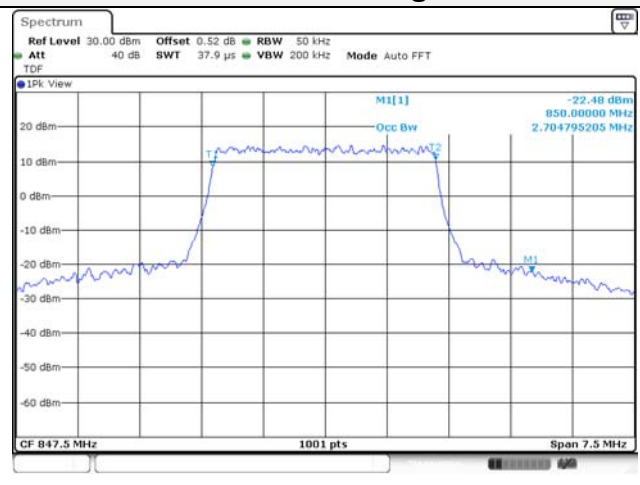

3M BW 16QAM High ch.