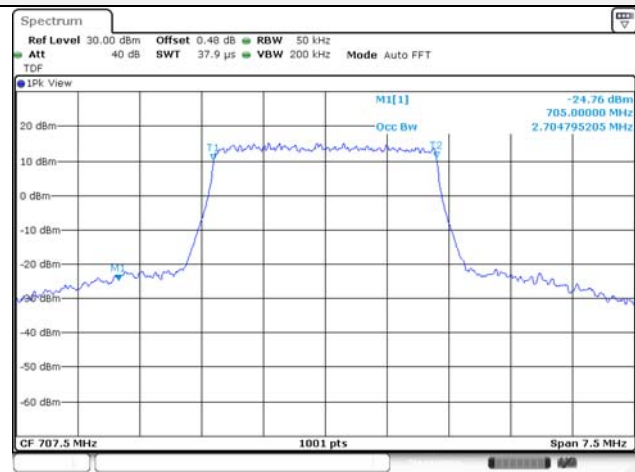

3M BW QPSK Low ch.

3M BW 16QAM Low ch.

3M BW QPSK Mid ch.

3M BW 16QAM Mid ch.

3M BW QPSK High ch.

3M BW 16QAM High ch.

Test mode: LTE Band 12/17

5M BW QPSK Low ch.