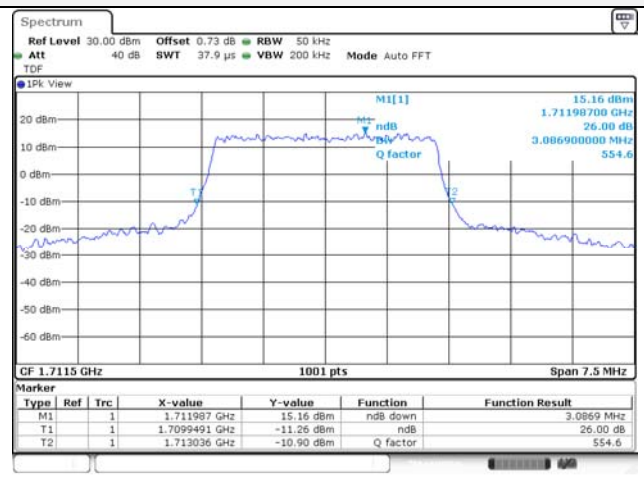

20M BW QPSK Mid ch.

20M BW 16QAM Mid ch.

20M BW QPSK High ch.

20M BW 16QAM High ch.

Test mode: LTE Band 66/4

1.4M BW QPSK Low ch.

1.4M BW 16QAM Low ch.

1.4M BW QPSK Mid ch.

1.4M BW 16QAM Mid ch.

1.4M BW QPSK High ch.

1.4M BW 16QAM High ch.

3M BW QPSK Low ch.

3M BW 16QAM Low ch.

3M BW QPSK Mid ch.

3M BW 16QAM Mid ch.

3M BW QPSK High ch.