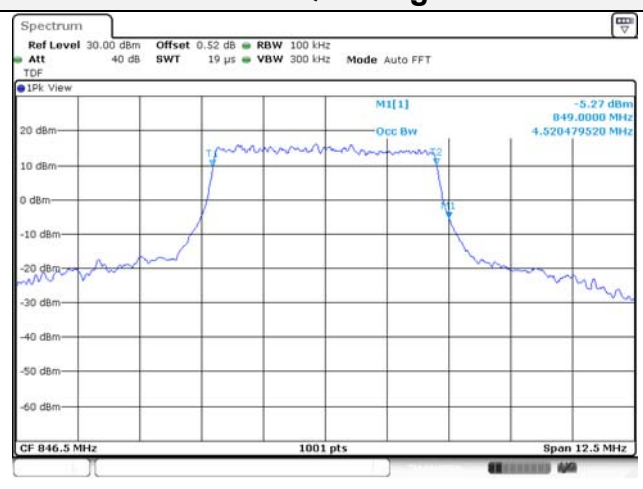

5M BW 16QAM High ch.