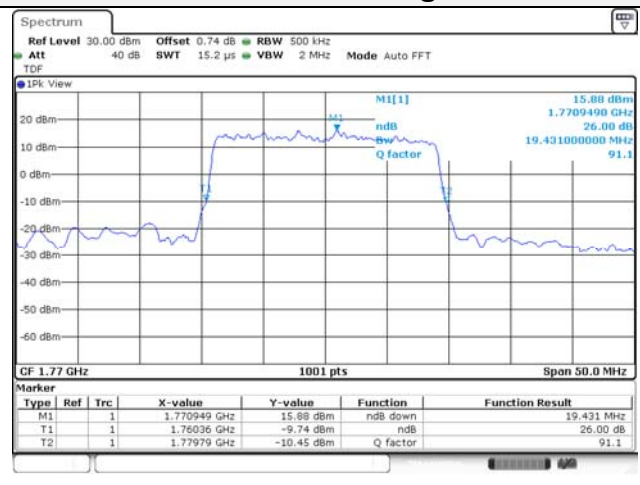

15M BW 16QAM Mid ch.

15M BW QPSK High ch.

15M BW 16QAM High ch.

20M BW QPSK Low ch.

20M BW 16QAM Low ch.

20M BW QPSK Mid ch.

20M BW 16QAM Mid ch.

20M BW QPSK High ch.

20M BW 16QAM High ch.

99% Occupied Bandwidth**Test mode: LTE Band 2****1.4M BW QPSK Low ch.****1.4M BW 16QAM Low ch.****1.4M BW QPSK Mid ch.****1.4M BW 16QAM Mid ch.****1.4M BW QPSK High ch.****1.4M BW 16QAM High ch.**