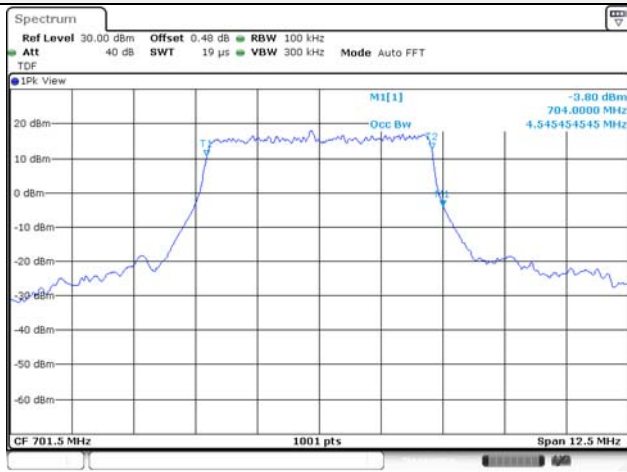

10M BW QPSK High ch.

10M BW 16QAM High ch.

Test mode: LTE Band 12**1.4M BW QPSK Low ch.****1.4M BW 16QAM Low ch.****1.4M BW QPSK Mid ch.****1.4M BW 16QAM Mid ch.****1.4M BW QPSK High ch.****1.4M BW 16QAM High ch.**

3M BW QPSK Low ch.

3M BW 16QAM Low ch.

3M BW QPSK Mid ch.

3M BW 16QAM Mid ch.

3M BW QPSK High ch.

3M BW 16QAM High ch.

Test mode: LTE Band 12/17

5M BW QPSK Low ch.