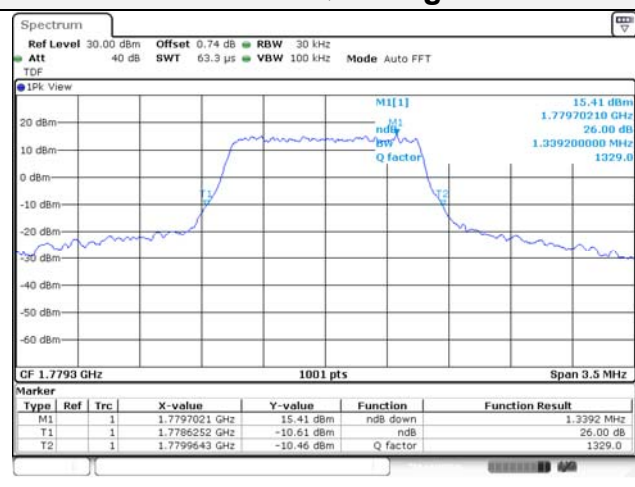

1.4M BW 16QAM High ch.