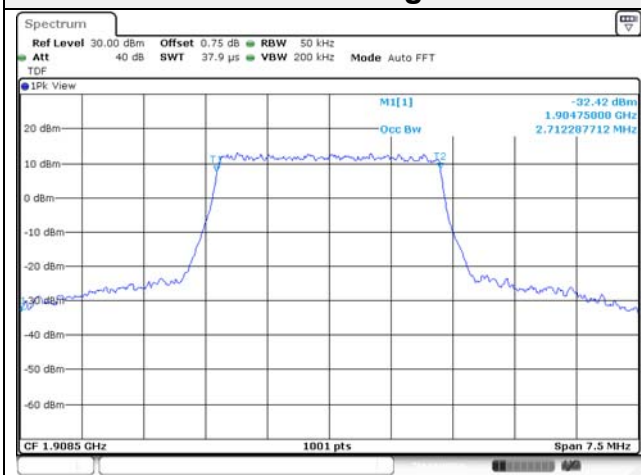

3M BW QPSK High ch.