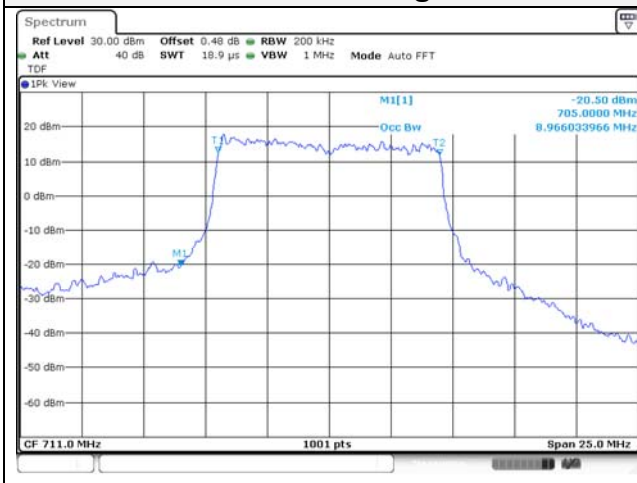

10M BW 16QAM Mid ch.

10M BW QPSK High ch.

10M BW 16QAM High ch.

Test mode: LTE Band 26**1.4M BW QPSK Low ch.****1.4M BW 16QAM Low ch.****1.4M BW QPSK Mid ch.****1.4M BW 16QAM Mid ch.****1.4M BW QPSK High ch.****1.4M BW 16QAM High ch.**