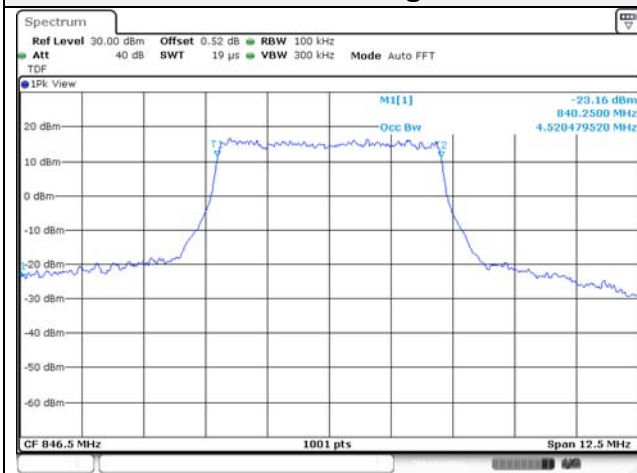

5M BW QPSK High ch.