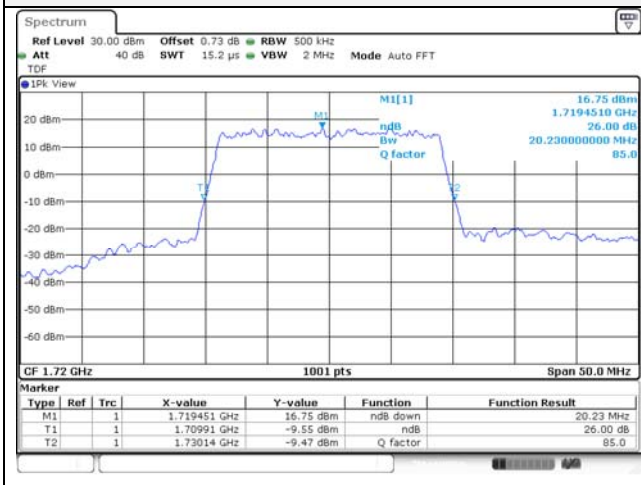

15M BW 16QAM Mid ch.

15M BW QPSK High ch.

15M BW 16QAM High ch.

20M BW QPSK Low ch.

20M BW 16QAM Low ch.

20M BW QPSK Mid ch.

20M BW 16QAM Mid ch.

20M BW QPSK High ch.

20M BW 16QAM High ch.

99% Occupied Bandwidth**Test mode: LTE Band 2****1.4M BW QPSK Low ch.****1.4M BW 16QAM Low ch.****1.4M BW QPSK Mid ch.****1.4M BW 16QAM Mid ch.****1.4M BW QPSK High ch.****1.4M BW 16QAM High ch.**