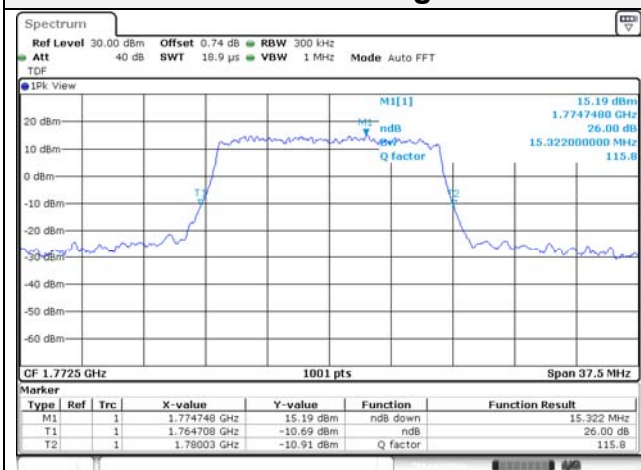

15M BW QPSK High ch.