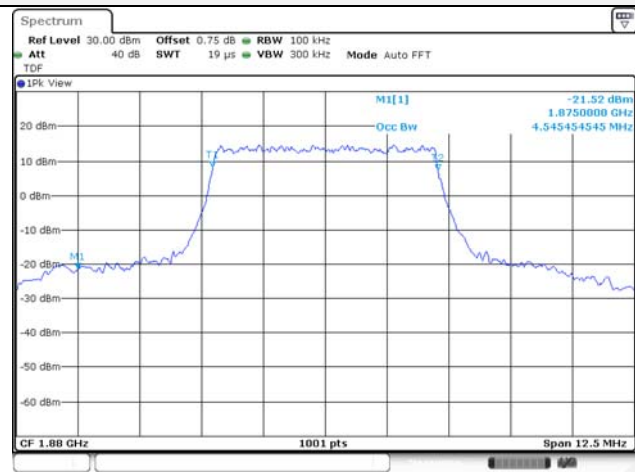

5M BW 16QAM Mid ch.