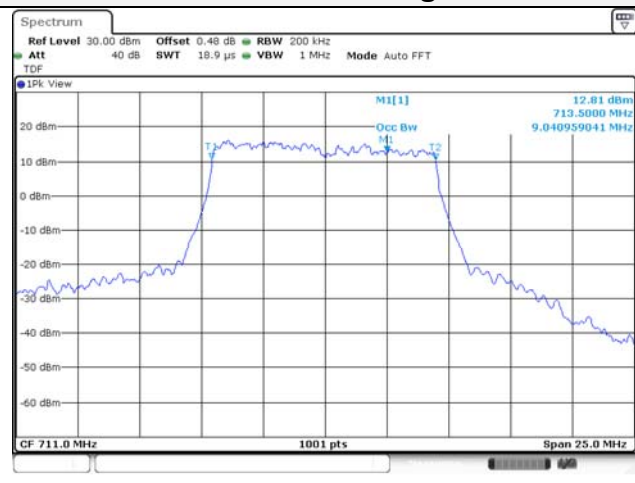

10M BW 16QAM Mid ch.

10M BW QPSK High ch.

10M BW 16QAM High ch.

Test mode: LTE Band 26**1.4M BW QPSK Low ch.****1.4M BW 16QAM Low ch.****1.4M BW QPSK Mid ch.****1.4M BW 16QAM Mid ch.****1.4M BW QPSK High ch.****1.4M BW 16QAM High ch.**