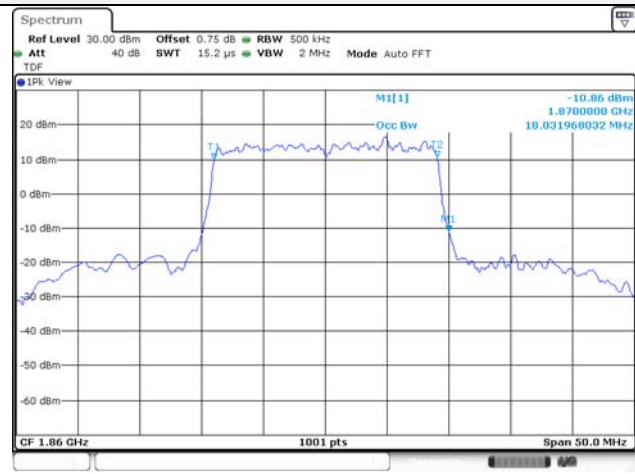

20M BW QPSK Low ch.

20M BW 16QAM Low ch.

20M BW QPSK Mid ch.

20M BW 16QAM Mid ch.

20M BW QPSK High ch.

20M BW 16QAM High ch.

Test mode: LTE Band 5**1.4M BW QPSK Low ch.****1.4M BW 16QAM Low ch.****1.4M BW QPSK Mid ch.****1.4M BW 16QAM Mid ch.****1.4M BW QPSK High ch.****1.4M BW 16QAM High ch.**