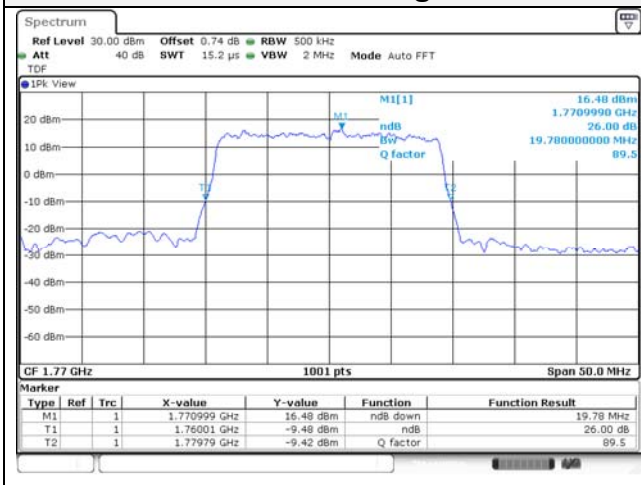

15M BW 16QAM Mid ch.

15M BW QPSK High ch.

15M BW 16QAM High ch.

20M BW QPSK Low ch.

20M BW 16QAM Low ch.

20M BW QPSK Mid ch.

20M BW 16QAM Mid ch.

20M BW QPSK High ch.

20M BW 16QAM High ch.

99% Occupied Bandwidth**Test mode: LTE Band 2****1.4M BW QPSK Low ch.****1.4M BW 16QAM Low ch.****1.4M BW QPSK Mid ch.****1.4M BW 16QAM Mid ch.****1.4M BW QPSK High ch.****1.4M BW 16QAM High ch.**