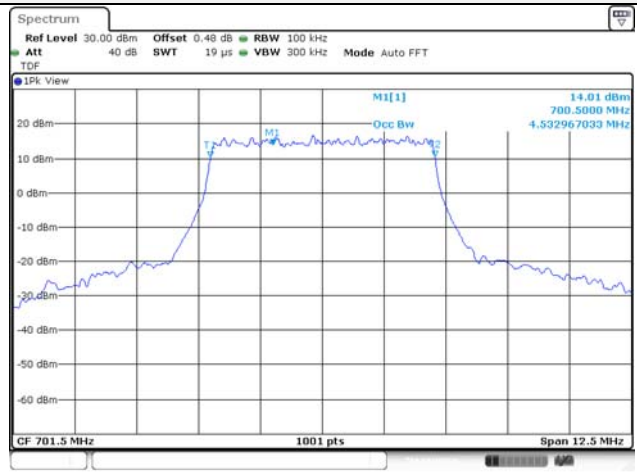

5M BW 16QAM Low ch.