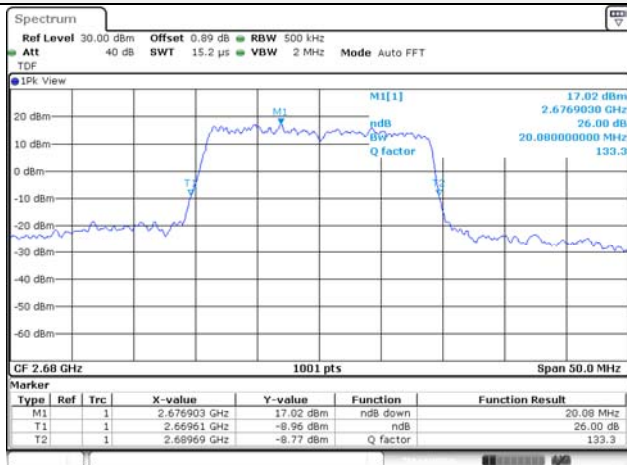

15M BW QPSK Low ch.

15M BW 16QAM Low ch.

15M BW QPSK Mid ch.

15M BW 16QAM Mid ch.

15M BW QPSK High ch.

15M BW 16QAM High ch.

20M BW QPSK Low ch.

20M BW 16QAM Low ch.

20M BW QPSK Mid ch.

20M BW 16QAM Mid ch.

20M BW QPSK High ch.

20M BW 16QAM High ch.

Test mode: LTE Band 66/4

1.4M BW QPSK Low ch.

1.4M BW 16QAM Low ch.

1.4M BW QPSK Mid ch.