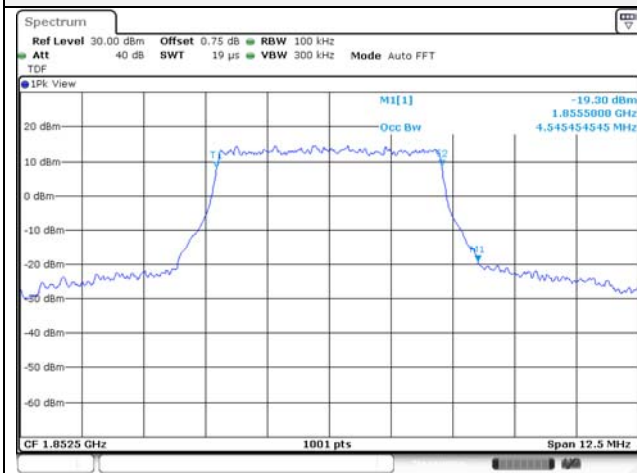

5M BW QPSK Low ch.