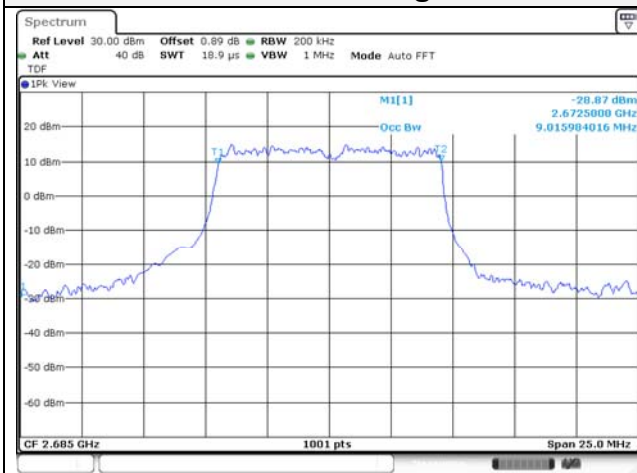

10M BW QPSK High ch.