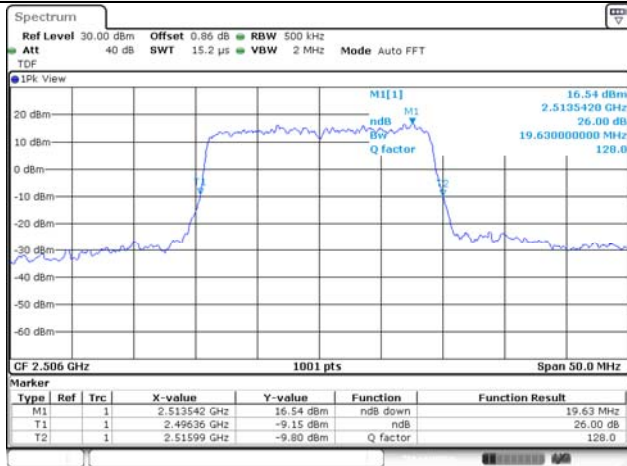

15M BW QPSK Low ch.

15M BW 16QAM Low ch.

15M BW QPSK Mid ch.

15M BW 16QAM Mid ch.

15M BW QPSK High ch.

15M BW 16QAM High ch.

20M BW QPSK Low ch.

20M BW 16QAM Low ch.

20M BW QPSK Mid ch.

20M BW 16QAM Mid ch.

20M BW QPSK High ch.

20M BW 16QAM High ch.

Test mode: LTE Band 66/4

1.4M BW QPSK Low ch.

1.4M BW 16QAM Low ch.

1.4M BW QPSK Mid ch.