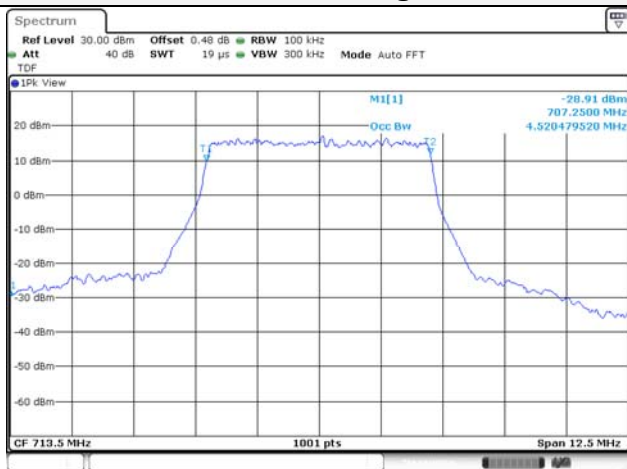

5M BW QPSK High ch.