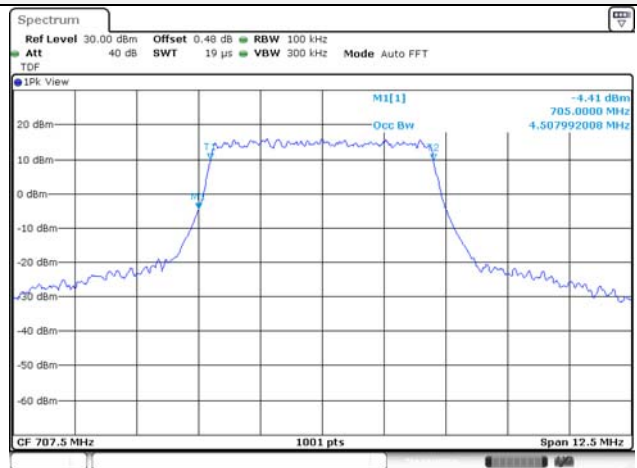

5M BW 16QAM Mid ch.