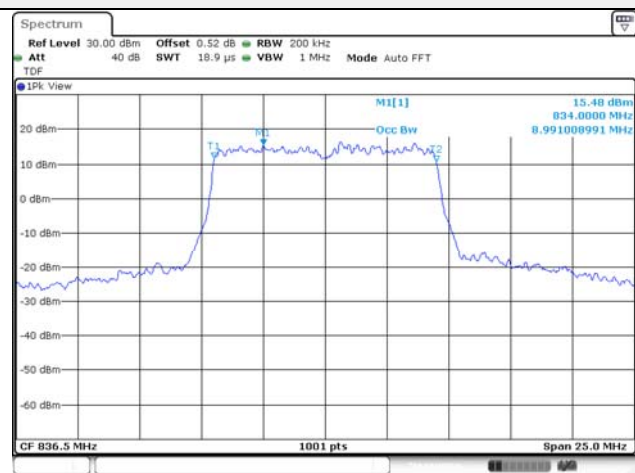

10M BW QPSK High ch.

10M BW 16QAM High ch.

Test mode: LTE Band 12**1.4M BW QPSK Low ch.****1.4M BW 16QAM Low ch.****1.4M BW QPSK Mid ch.****1.4M BW 16QAM Mid ch.****1.4M BW QPSK High ch.****1.4M BW 16QAM High ch.**