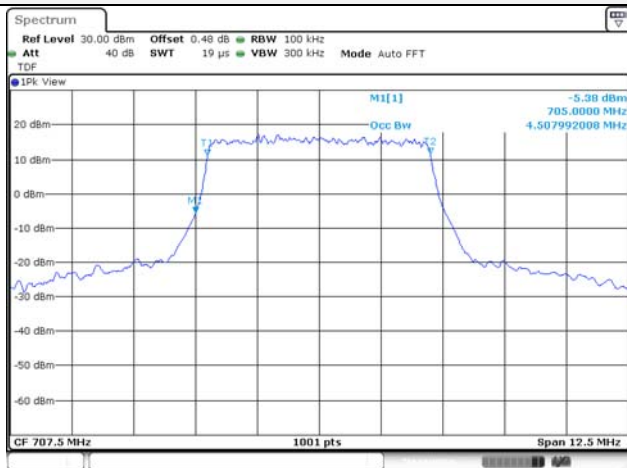

5M BW QPSK Mid ch.