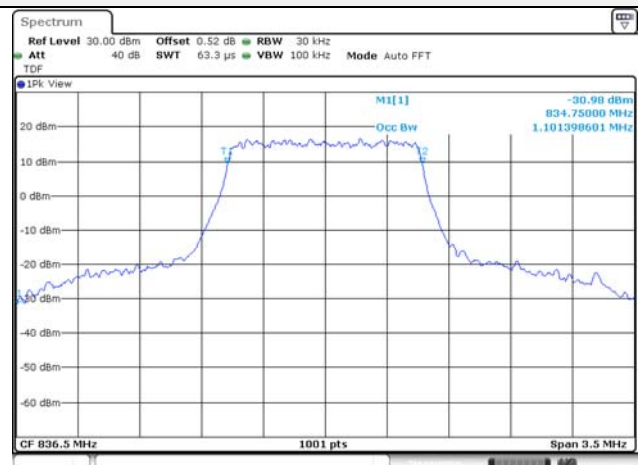

10M BW 16QAM Mid ch.

10M BW QPSK High ch.

10M BW 16QAM High ch.

Test mode: LTE Band 26**1.4M BW QPSK Low ch.****1.4M BW 16QAM Low ch.****1.4M BW QPSK Mid ch.****1.4M BW 16QAM Mid ch.****1.4M BW QPSK High ch.****1.4M BW 16QAM High ch.**