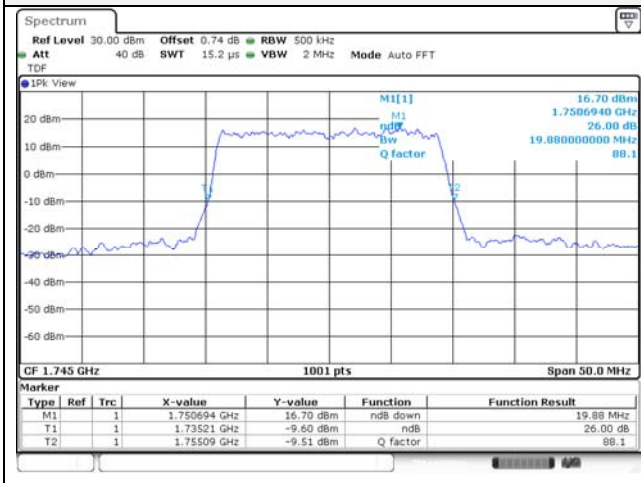

15M BW 16QAM Mid ch.

15M BW QPSK High ch.

15M BW 16QAM High ch.

20M BW QPSK Low ch.

20M BW 16QAM Low ch.

20M BW QPSK Mid ch.

20M BW 16QAM Mid ch.

20M BW QPSK High ch.

20M BW 16QAM High ch.

99% Occupied Bandwidth**Test mode: LTE Band 2****1.4M BW QPSK Low ch.****1.4M BW 16QAM Low ch.****1.4M BW QPSK Mid ch.****1.4M BW 16QAM Mid ch.****1.4M BW QPSK High ch.****1.4M BW 16QAM High ch.**