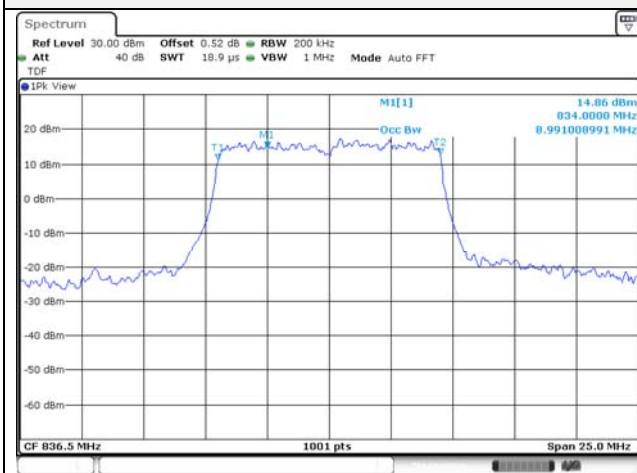

10M BW QPSK Mid ch.