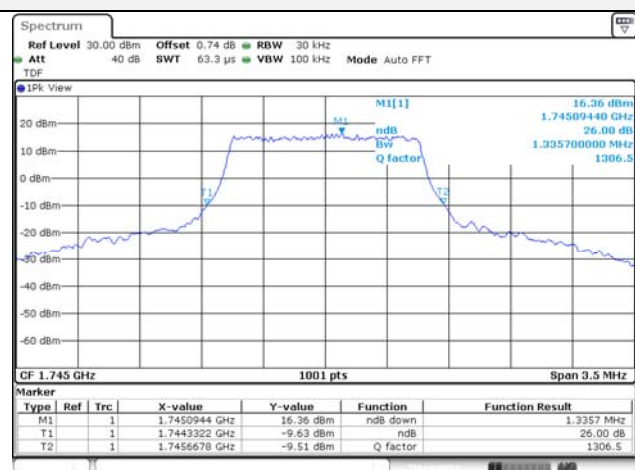

1.4M BW 16QAM Mid ch.