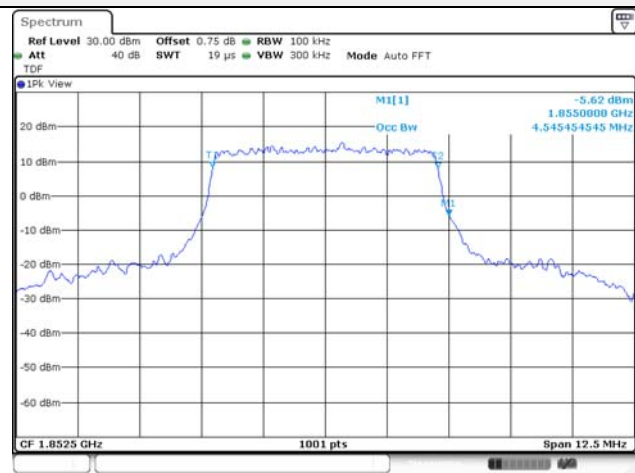

5M BW 16QAM Low ch.