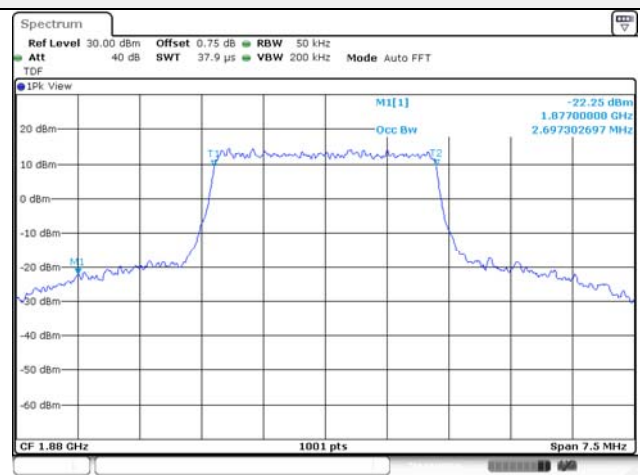

3M BW 16QAM Mid ch.