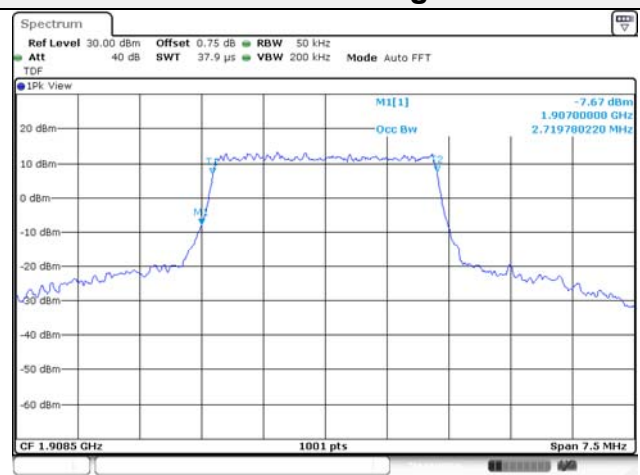

3M BW 16QAM High ch.