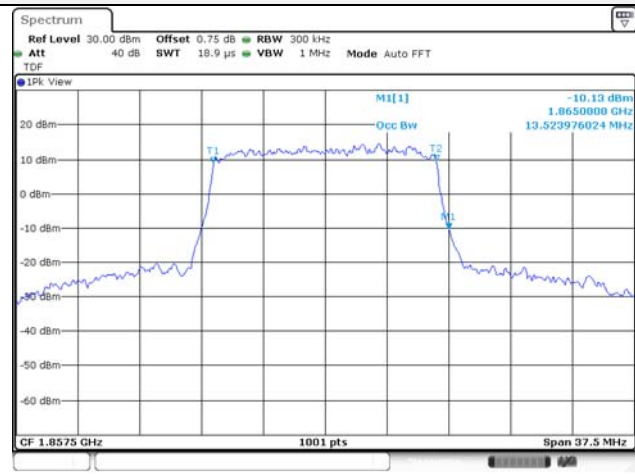

15M BW 16QAM Low ch.