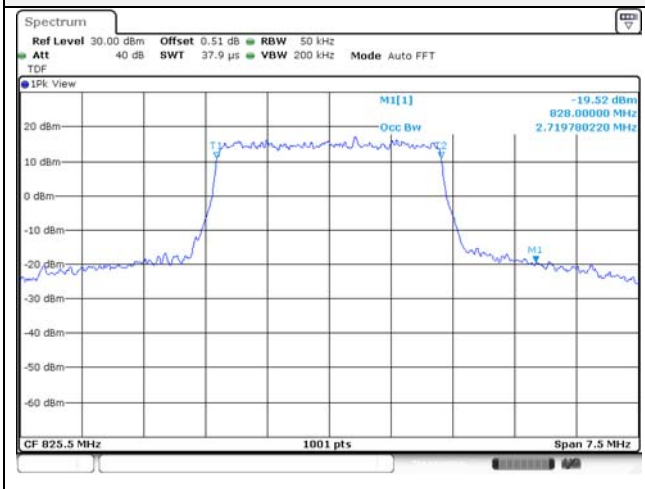

3M BW QPSK Low ch.