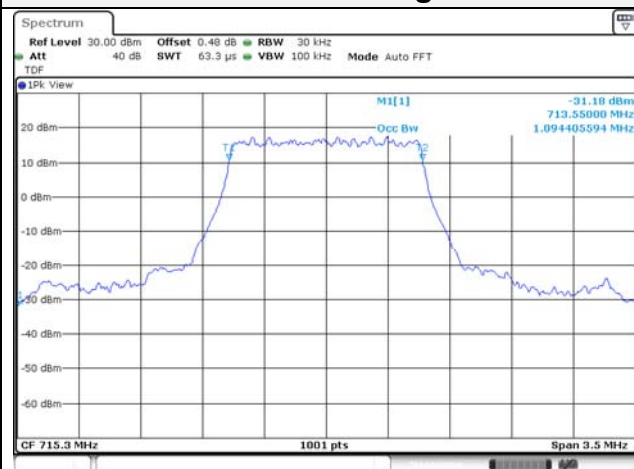

10M BW QPSK High ch.

10M BW 16QAM High ch.

Test mode: LTE Band 12**1.4M BW QPSK Low ch.****1.4M BW 16QAM Low ch.****1.4M BW QPSK Mid ch.****1.4M BW 16QAM Mid ch.****1.4M BW QPSK High ch.****1.4M BW 16QAM High ch.**