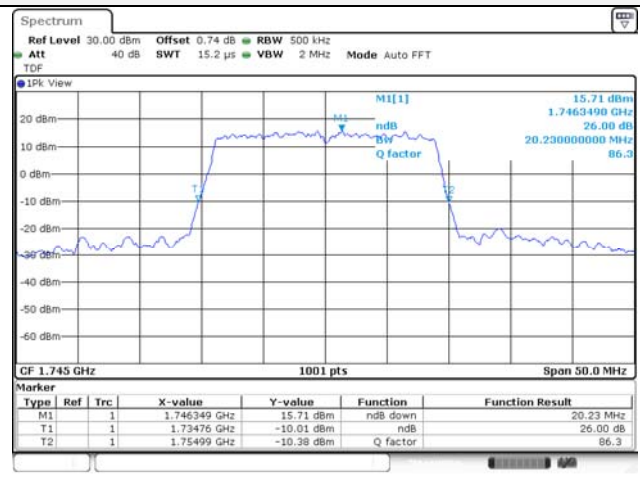

15M BW 16QAM Mid ch.

15M BW QPSK High ch.

15M BW 16QAM High ch.

20M BW QPSK Low ch.

20M BW 16QAM Low ch.

20M BW QPSK Mid ch.

20M BW 16QAM Mid ch.

20M BW QPSK High ch.

20M BW 16QAM High ch.

99% Occupied Bandwidth**Test mode: LTE Band 2****1.4M BW QPSK Low ch.****1.4M BW 16QAM Low ch.****1.4M BW QPSK Mid ch.****1.4M BW 16QAM Mid ch.****1.4M BW QPSK High ch.****1.4M BW 16QAM High ch.**