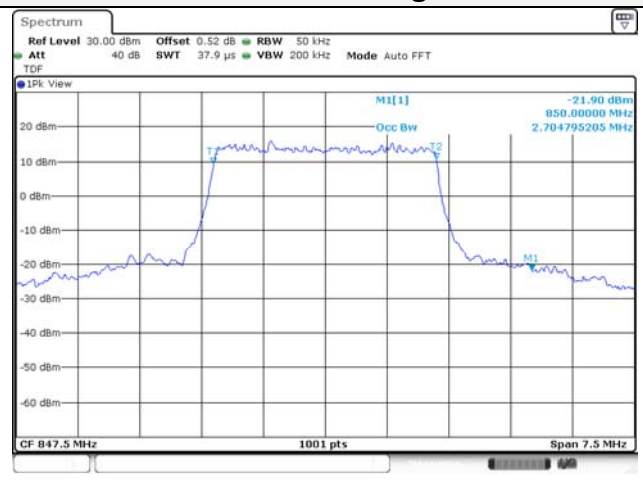

3M BW 16QAM High ch.