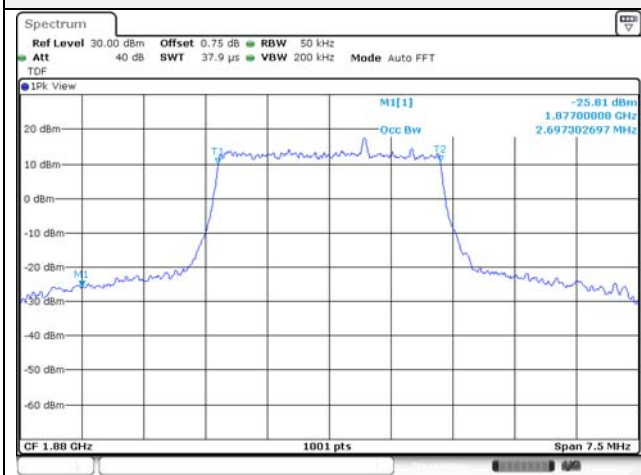

3M BW QPSK Mid ch.