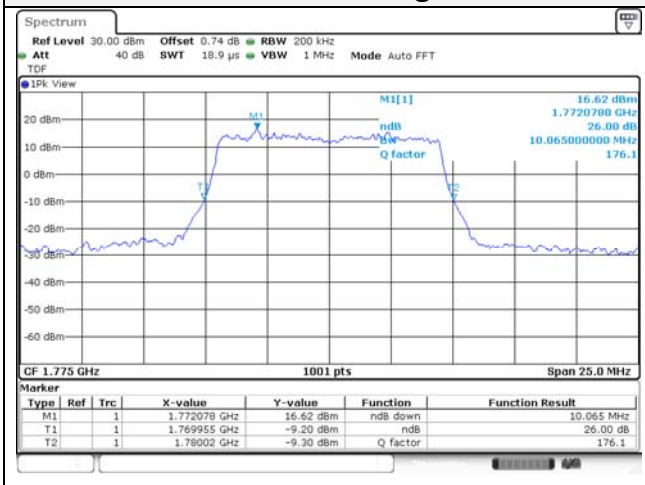

10M BW 16QAM Low ch.

10M BW QPSK Mid ch.

10M BW 16QAM Mid ch.

10M BW QPSK High ch.

10M BW 16QAM High ch.

15M BW QPSK Low ch.

15M BW 16QAM Low ch.

15M BW QPSK Mid ch.

20M BW 16QAM High ch.

99% Occupied Bandwidth**Test mode: LTE Band 2****1.4M BW QPSK Low ch.****1.4M BW 16QAM Low ch.****1.4M BW QPSK Mid ch.****1.4M BW 16QAM Mid ch.****1.4M BW QPSK High ch.****1.4M BW 16QAM High ch.**