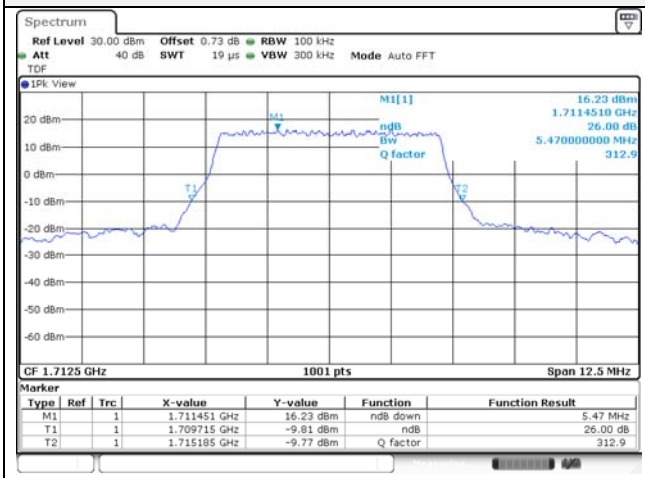

5M BW QPSK Low ch.