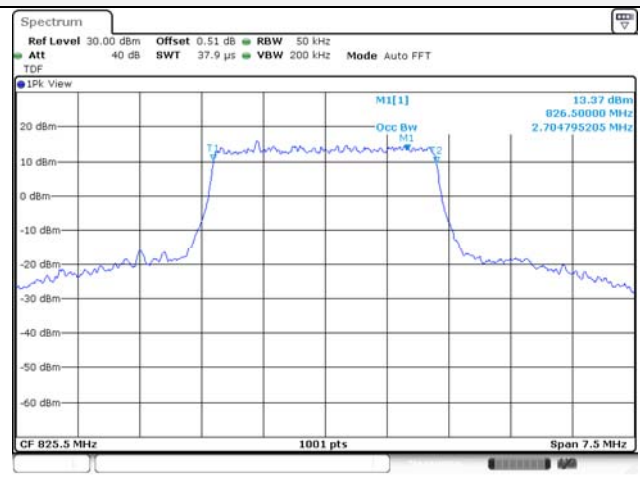

3M BW 16QAM Low ch.