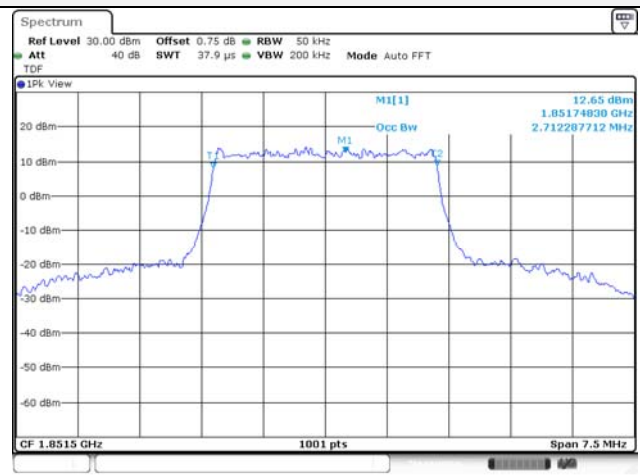

3M BW 16QAM Low ch.