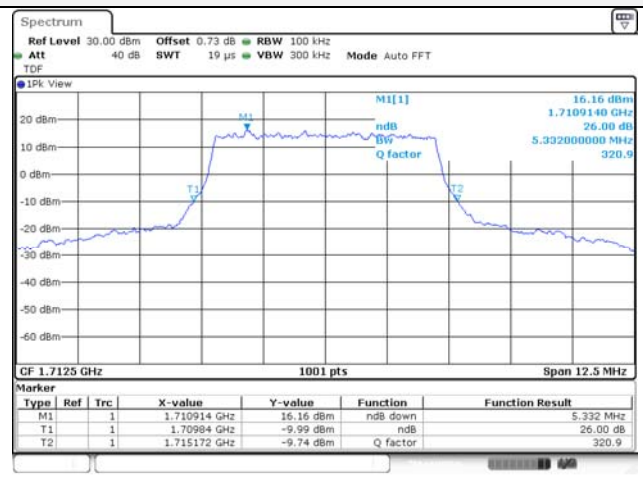

5M BW 16QAM Low ch.