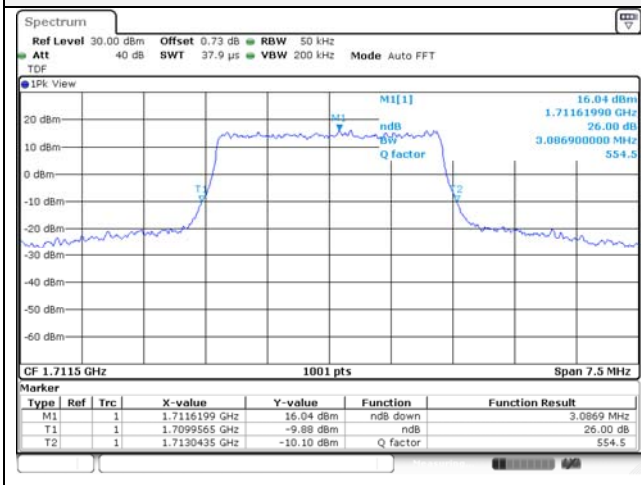

20M BW QPSK Mid ch.

20M BW 16QAM Mid ch.

20M BW QPSK High ch.

20M BW 16QAM High ch.

Test mode: LTE Band 66/4

1.4M BW QPSK Low ch.

1.4M BW 16QAM Low ch.

1.4M BW QPSK Mid ch.

1.4M BW 16QAM Mid ch.

1.4M BW QPSK High ch.

1.4M BW 16QAM High ch.

3M BW QPSK Low ch.

3M BW 16QAM Low ch.

3M BW QPSK Mid ch.

3M BW 16QAM Mid ch.

3M BW QPSK High ch.