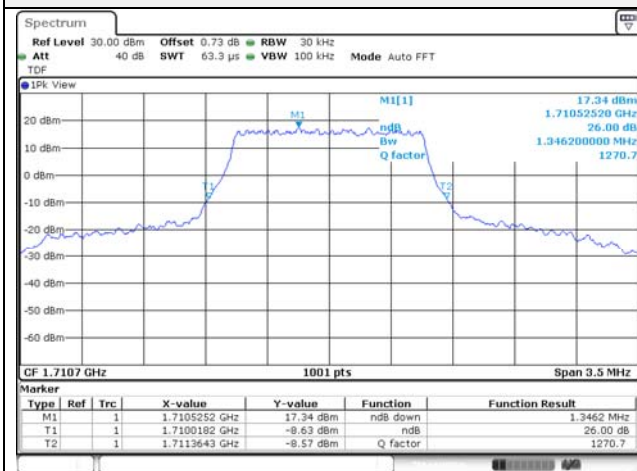

20M BW QPSK Mid ch.

20M BW 16QAM Mid ch.

20M BW QPSK High ch.

20M BW 16QAM High ch.

Test mode: LTE Band 66/4

1.4M BW QPSK Low ch.

1.4M BW 16QAM Low ch.

1.4M BW QPSK Mid ch.