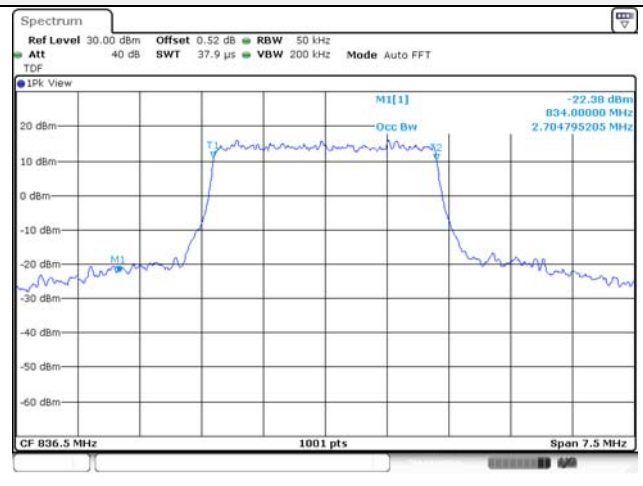

3M BW 16QAM Mid ch.