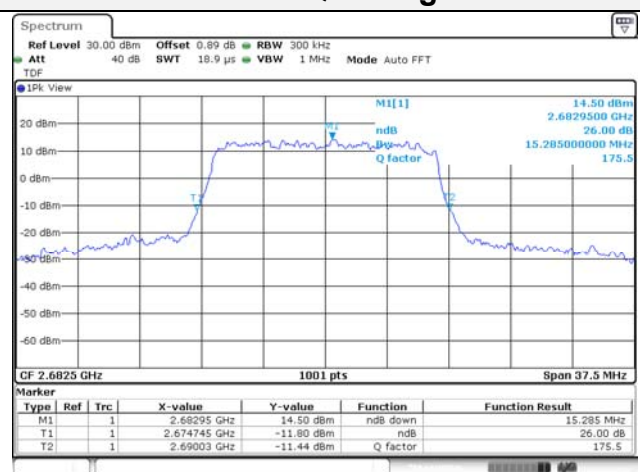

15M BW QPSK Low ch.

15M BW 16QAM Low ch.

15M BW QPSK Mid ch.

15M BW 16QAM Mid ch.

15M BW QPSK High ch.

15M BW 16QAM High ch.

20M BW QPSK Low ch.

20M BW 16QAM Low ch.

20M BW QPSK Mid ch.

20M BW 16QAM Mid ch.

20M BW QPSK High ch.

20M BW 16QAM High ch.

Test mode: LTE Band 66/4

1.4M BW QPSK Low ch.

1.4M BW 16QAM Low ch.

1.4M BW QPSK Mid ch.