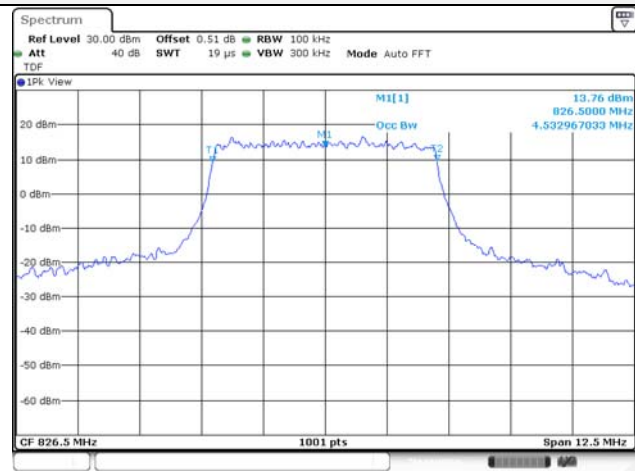

5M BW 16QAM Low ch.