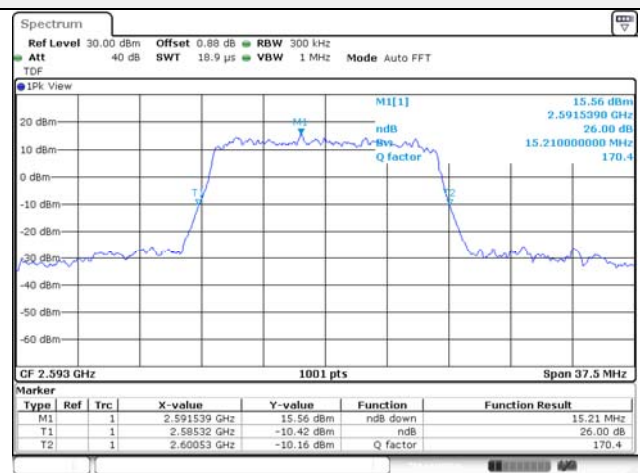

15M BW QPSK Low ch.

15M BW 16QAM Low ch.

15M BW QPSK Mid ch.

15M BW 16QAM Mid ch.

15M BW QPSK High ch.

15M BW 16QAM High ch.

20M BW QPSK Low ch.

20M BW 16QAM Low ch.

20M BW QPSK Mid ch.

20M BW 16QAM Mid ch.

20M BW QPSK High ch.

20M BW 16QAM High ch.

Test mode: LTE Band 66/4

1.4M BW QPSK Low ch.

1.4M BW 16QAM Low ch.

1.4M BW QPSK Mid ch.