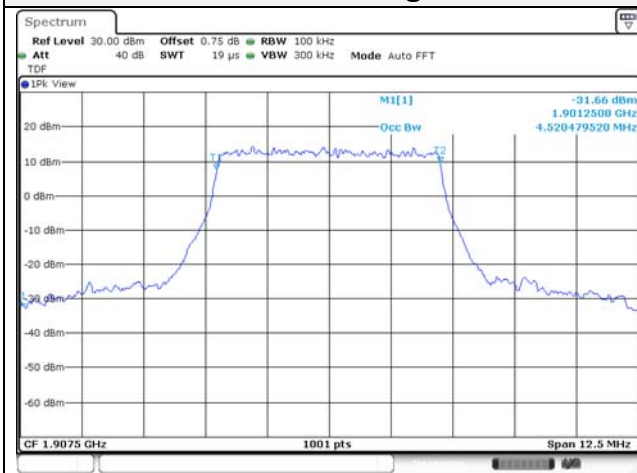

5M BW QPSK High ch.