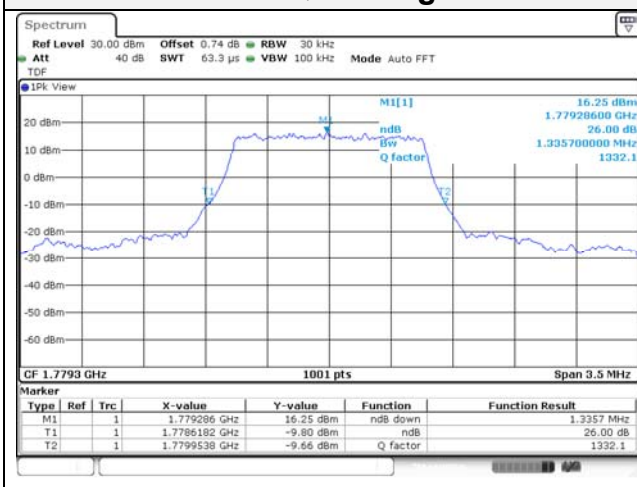

1.4M BW QPSK High ch.