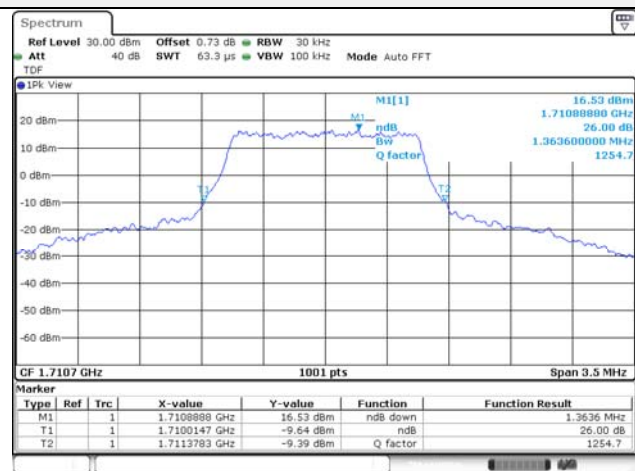

20M BW QPSK Mid ch.

20M BW 16QAM Mid ch.

20M BW QPSK High ch.

20M BW 16QAM High ch.

Test mode: LTE Band 66/4

1.4M BW QPSK Low ch.

1.4M BW 16QAM Low ch.

1.4M BW QPSK Mid ch.