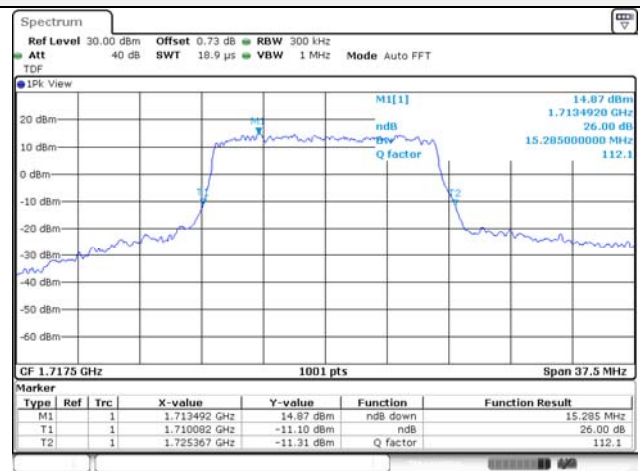

10M BW 16QAM Low ch.

10M BW QPSK Mid ch.

10M BW 16QAM Mid ch.

10M BW QPSK High ch.

10M BW 16QAM High ch.

15M BW QPSK Low ch.

15M BW 16QAM Low ch.

15M BW QPSK Mid ch.

20M BW 16QAM High ch.

99% Occupied Bandwidth**Test mode: LTE Band 2****1.4M BW QPSK Low ch.****1.4M BW 16QAM Low ch.****1.4M BW QPSK Mid ch.****1.4M BW 16QAM Mid ch.****1.4M BW QPSK High ch.****1.4M BW 16QAM High ch.**