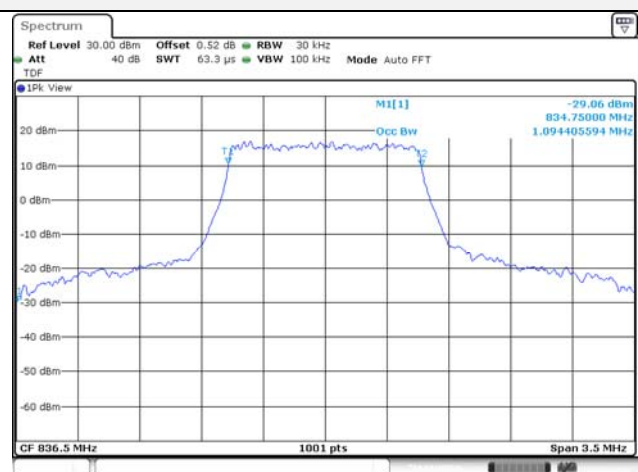

20M BW QPSK Low ch.

20M BW 16QAM Low ch.

20M BW QPSK Mid ch.

20M BW 16QAM Mid ch.

20M BW QPSK High ch.

20M BW 16QAM High ch.

Test mode: LTE Band 5**1.4M BW QPSK Low ch.****1.4M BW 16QAM Low ch.****1.4M BW QPSK Mid ch.****1.4M BW 16QAM Mid ch.****1.4M BW QPSK High ch.****1.4M BW 16QAM High ch.**