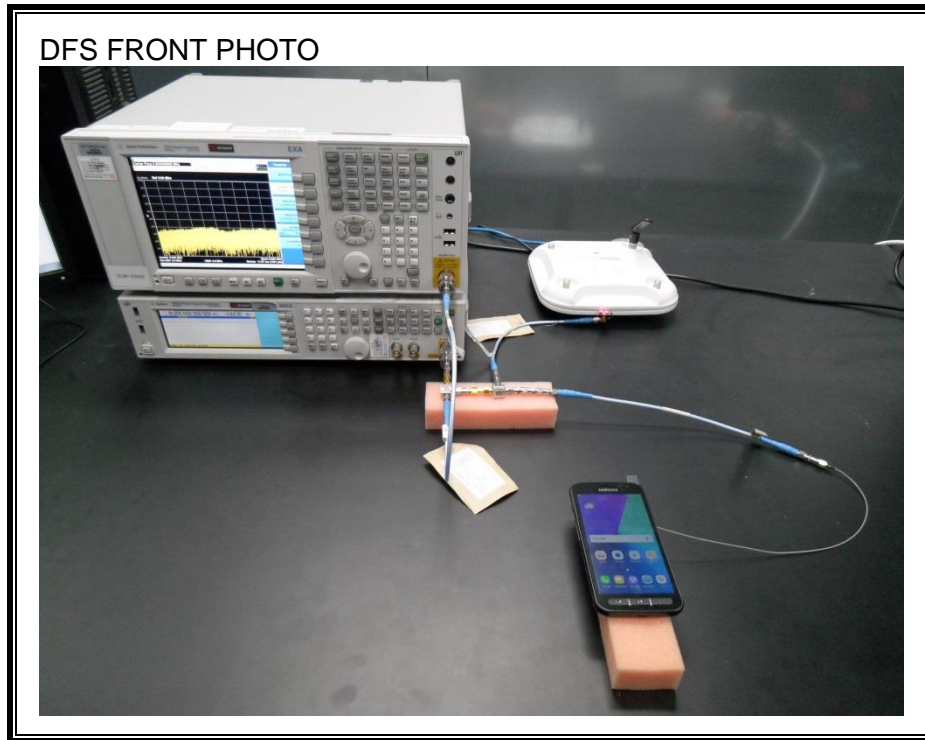

### ANTENNA PORT CONDUCTED RF MEASUREMENT SETUP

**RADIATED RF MEASUREMENT SETUP (BELOW 1 GHz)**

**RADIATED RF MEASUREMENT SETUP (ABOVE 1 GHz)**

**RADIATED RF MEASUREMENT SETUP FOR PORTABLE CONFIGURATION**

**POWERLINE CONDUCTED EMISSIONS MEASUREMENT SETUP**

**DYNAMIC FREQUENCY SELECTION MEASUREMENT SETUP**

**END OF REPORT**