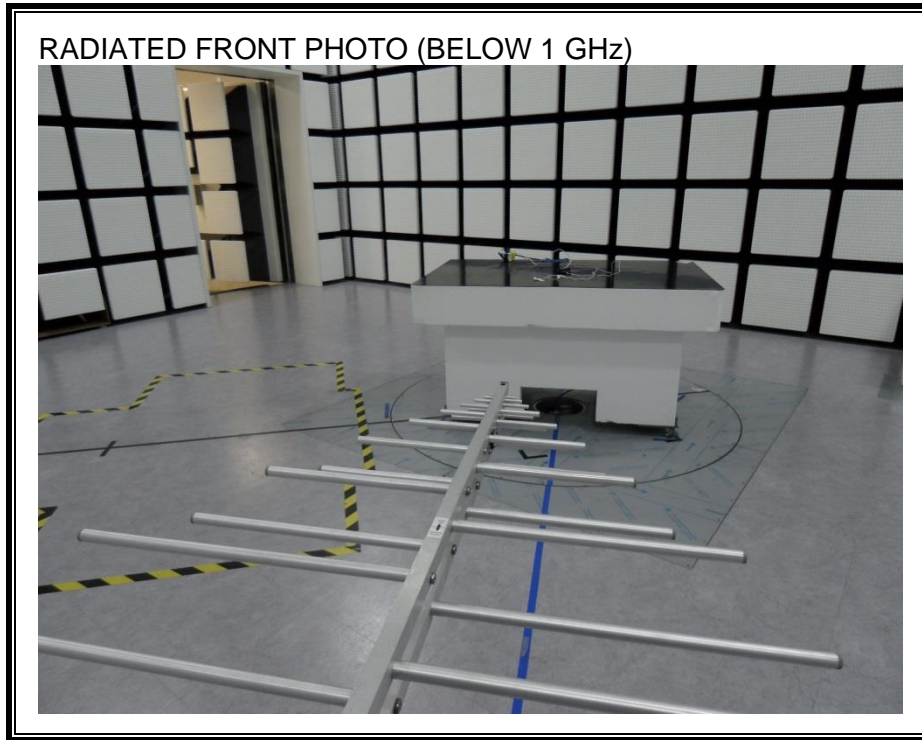

12. SETUP PHOTOS

ANTENNA PORT CONDUCTED RF MEASUREMENT SETUP

RADIATED RF MEASUREMENT SETUP (BELOW 1 GHz)

RADIATED RF MEASUREMENT SETUP (ABOVE 1 GHz)

RADIATED RF MEASUREMENT SETUP FOR PORTABLE CONFIGURATION

POWERLINE CONDUCTED EMISSIONS MEASUREMENT SETUP

END OF REPORT