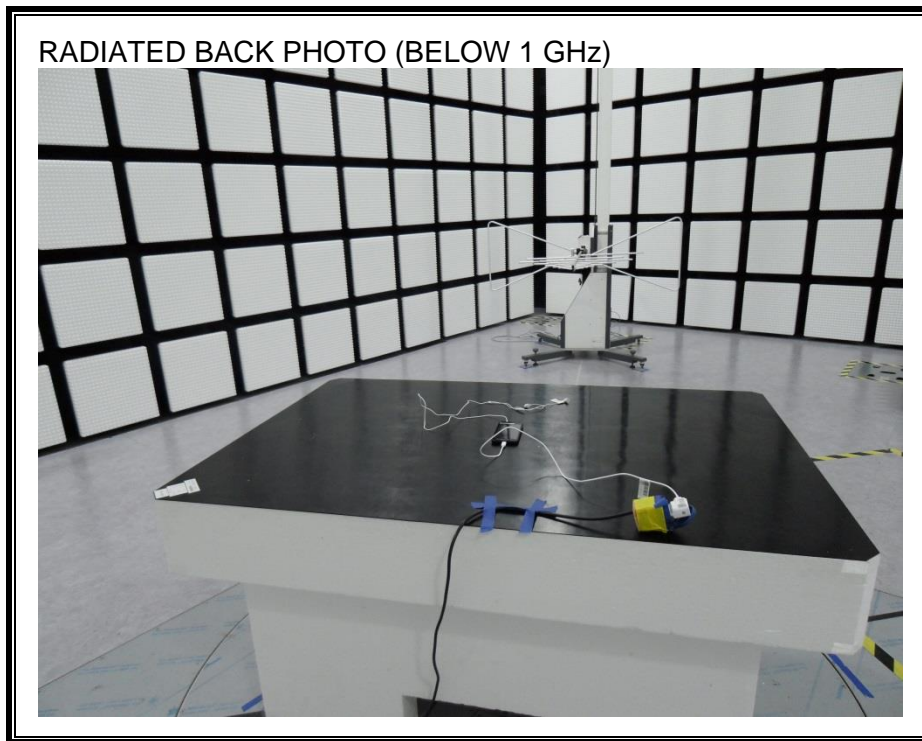

12. SETUP PHOTOS

ANTENNA PORT CONDUCTED RF MEASUREMENT SETUP

RADIATED RF MEASUREMENT SETUP (BELOW 1 GHz)

RADIATED RF MEASUREMENT SETUP (ABOVE 1 GHz)

RADIATED RF MEASUREMENT SETUP FOR PORTABLE CONFIGURATION

POWERLINE CONDUCTED EMISSIONS MEASUREMENT SETUP

END OF REPORT