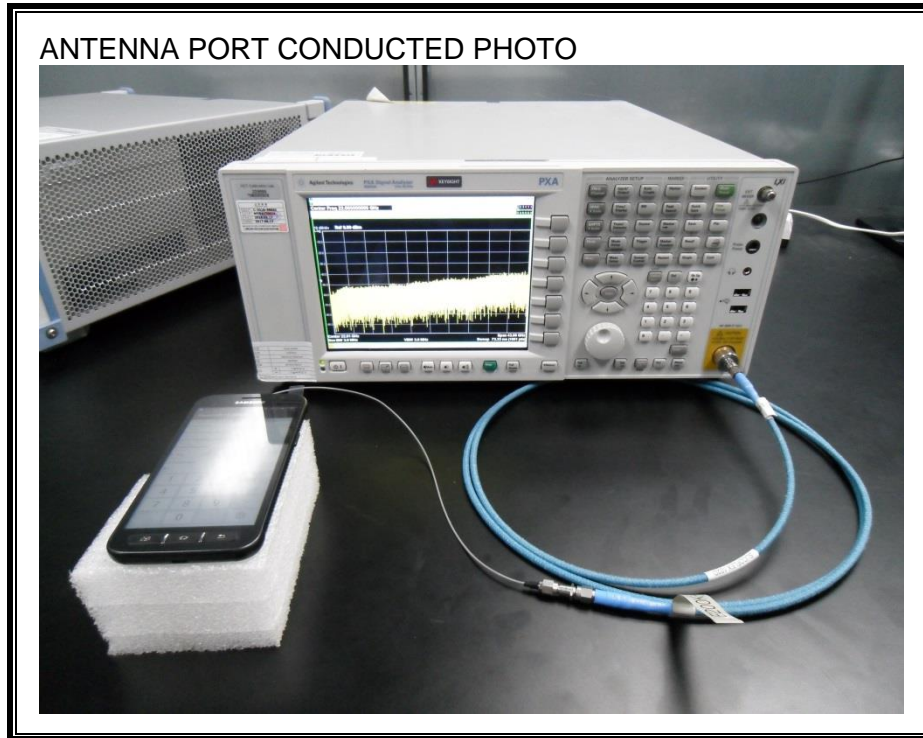

12. SETUP PHOTOS

ANTENNA PORT CONDUCTED RF MEASUREMENT SETUP

RADIATED RF MEASUREMENT SETUP (BELOW 1 GHz)

RADIATED RF MEASUREMENT SETUP (ABOVE 1 GHz)

RADIATED RF MEASUREMENT SETUP FOR PORTABLE CONFIGURATION

POWERLINE CONDUCTED EMISSIONS MEASUREMENT SETUP

END OF REPORT