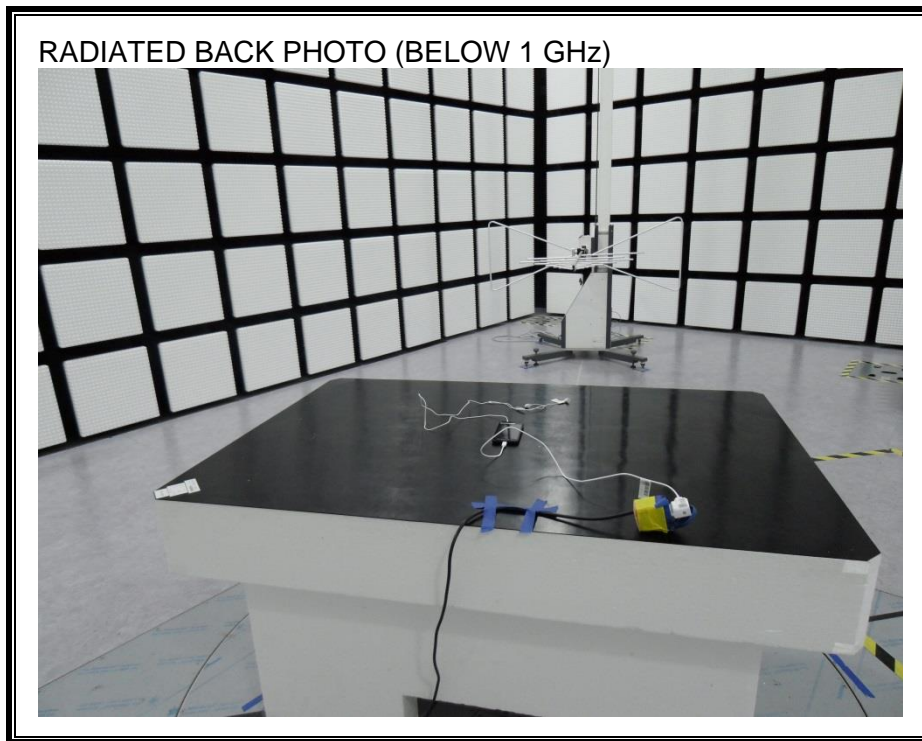

13. SETUP PHOTOS

ANTENNA PORT CONDUCTED RF MEASUREMENT SETUP

RADIATED RF MEASUREMENT SETUP (BELOW 1 GHz)

RADIATED RF MEASUREMENT SETUP (ABOVE 1 GHz)

RADIATED RF MEASUREMENT SETUP FOR PORTABLE CONFIGURATION

POWERLINE CONDUCTED EMISSIONS MEASUREMENT SETUP

END OF REPORT