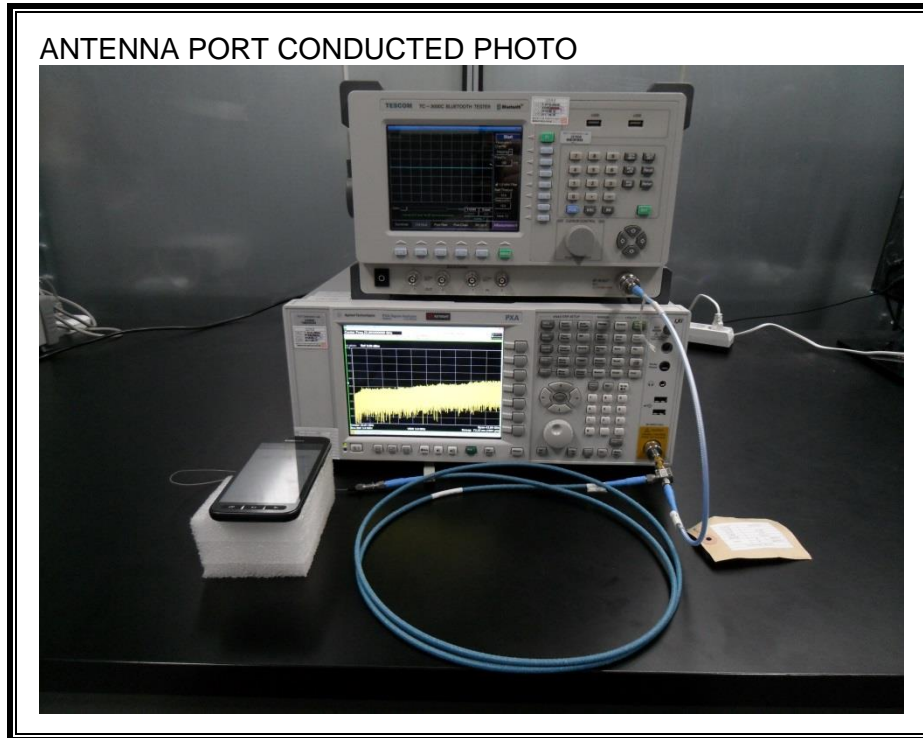

13. SETUP PHOTOS

ANTENNA PORT CONDUCTED RF MEASUREMENT SETUP

RADIATED RF MEASUREMENT SETUP (BELOW 1 GHz)

RADIATED RF MEASUREMENT SETUP (ABOVE 1 GHz)

RADIATED RF MEASUREMENT SETUP FOR PORTABLE CONFIGURATION

POWERLINE CONDUCTED EMISSIONS MEASUREMENT SETUP

END OF REPORT