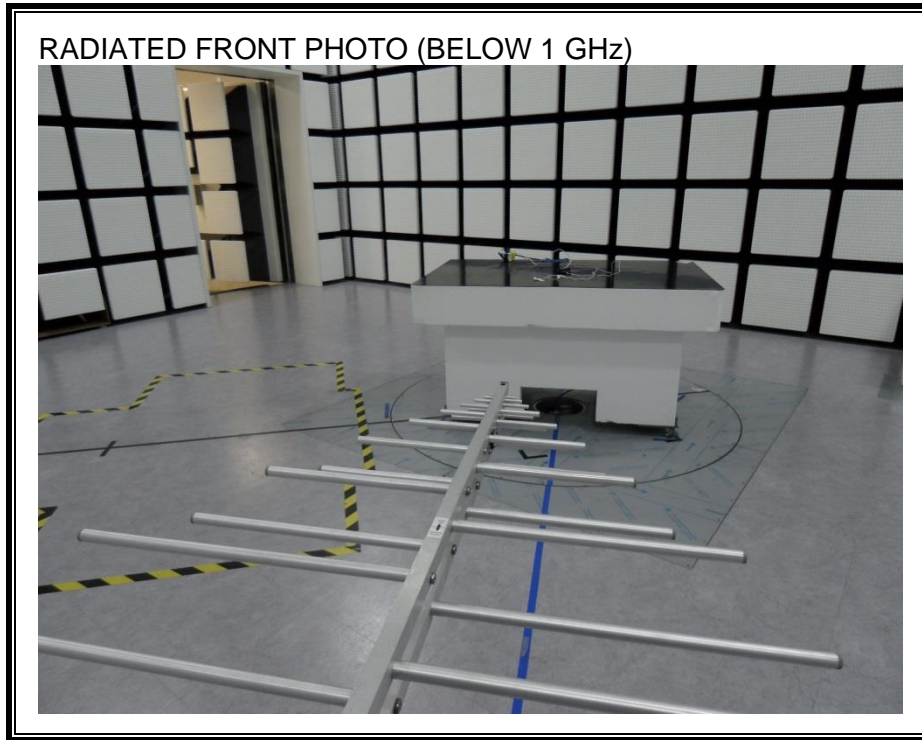

13. SETUP PHOTOS

ANTENNA PORT CONDUCTED RF MEASUREMENT SETUP

RADIATED RF MEASUREMENT SETUP (BELOW 1 GHz)

RADIATED RF MEASUREMENT SETUP (ABOVE 1 GHz)

RADIATED RF MEASUREMENT SETUP FOR PORTABLE CONFIGURATION

POWERLINE CONDUCTED EMISSIONS MEASUREMENT SETUP

END OF REPORT