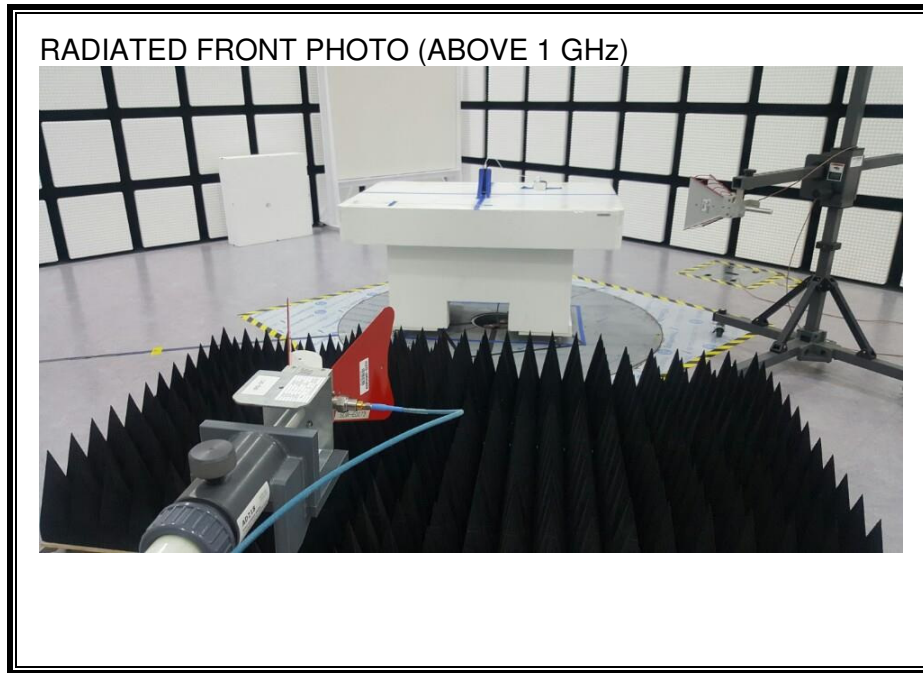

12. SETUP PHOTOS

ANTENNA PORT CONDUCTED RF MEASUREMENT SETUP

RADIATED RF MEASUREMENT SETUP (BELOW 1 GHz)

RADIATED RF MEASUREMENT SETUP (ABOVE 1 GHz)

RADIATED RF MEASUREMENT SETUP FOR PORTABLE CONFIGURATION

ENVIRONMENTAL CHAMBER PHOTO

END OF REPORT