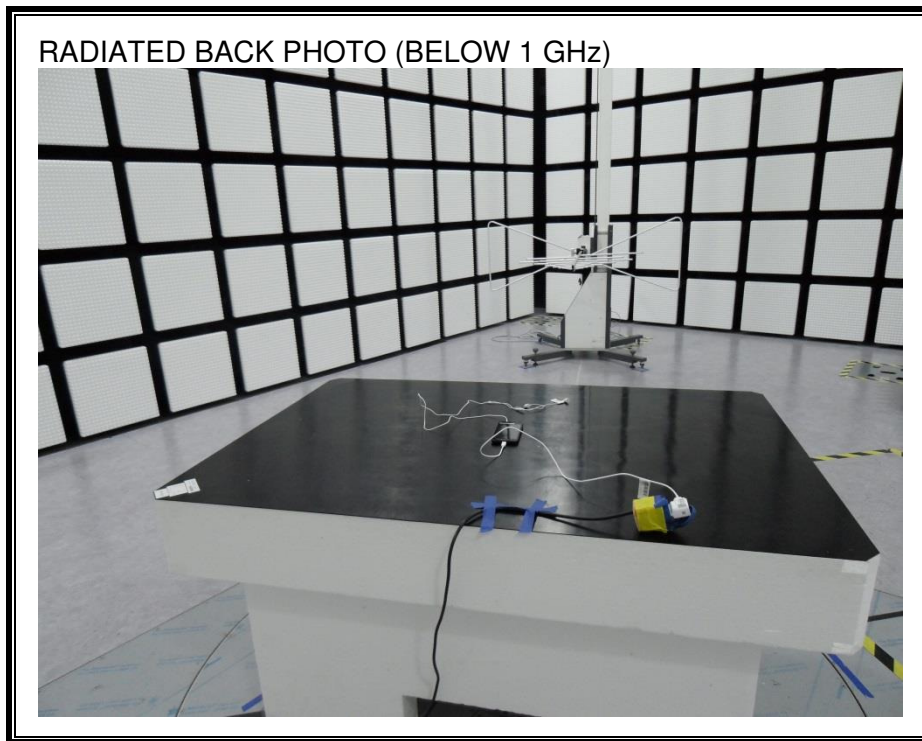

12. SETUP PHOTOS

ANTENNA PORT CONDUCTED RF MEASUREMENT SETUP

RADIATED RF MEASUREMENT SETUP (BELOW 1 GHz)

RADIATED RF MEASUREMENT SETUP (ABOVE 1 GHz)

RADIATED RF MEASUREMENT SETUP FOR PORTABLE CONFIGURATION

ENVIRONMENTAL CHAMBER PHOTO

END OF REPORT