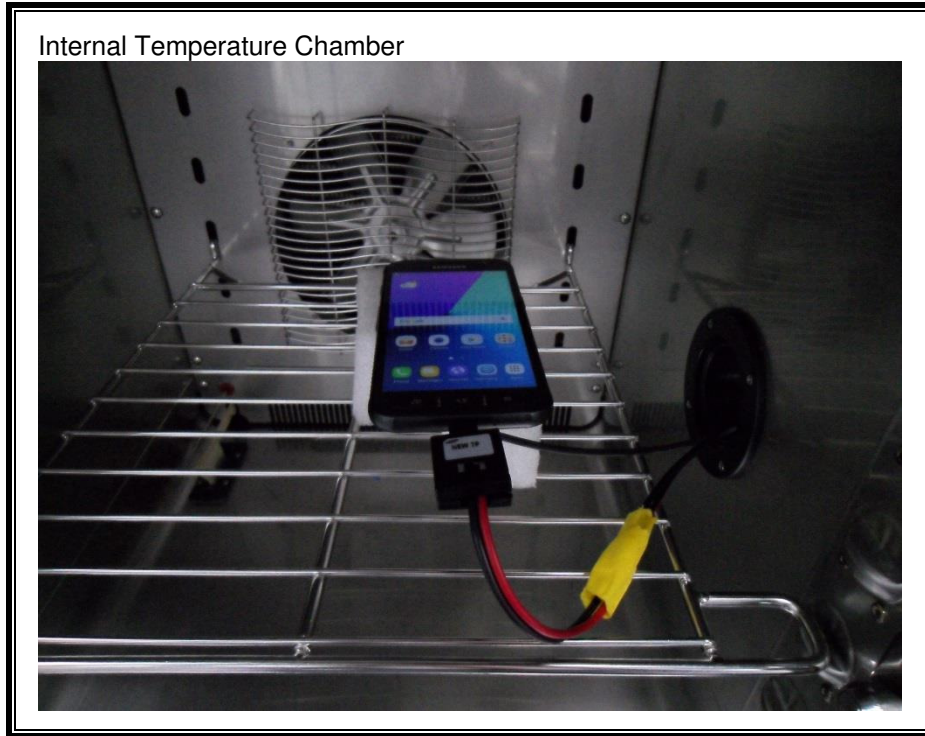

12. SETUP PHOTOS

ANTENNA PORT CONDUCTED RF MEASUREMENT SETUP

RADIATED RF MEASUREMENT SETUP (BELOW 1 GHz)

RADIATED RF MEASUREMENT SETUP (ABOVE 1 GHz)

RADIATED RF MEASUREMENT SETUP FOR PORTABLE CONFIGURATION

ENVIRONMENTAL CHAMBER PHOTO

END OF REPORT