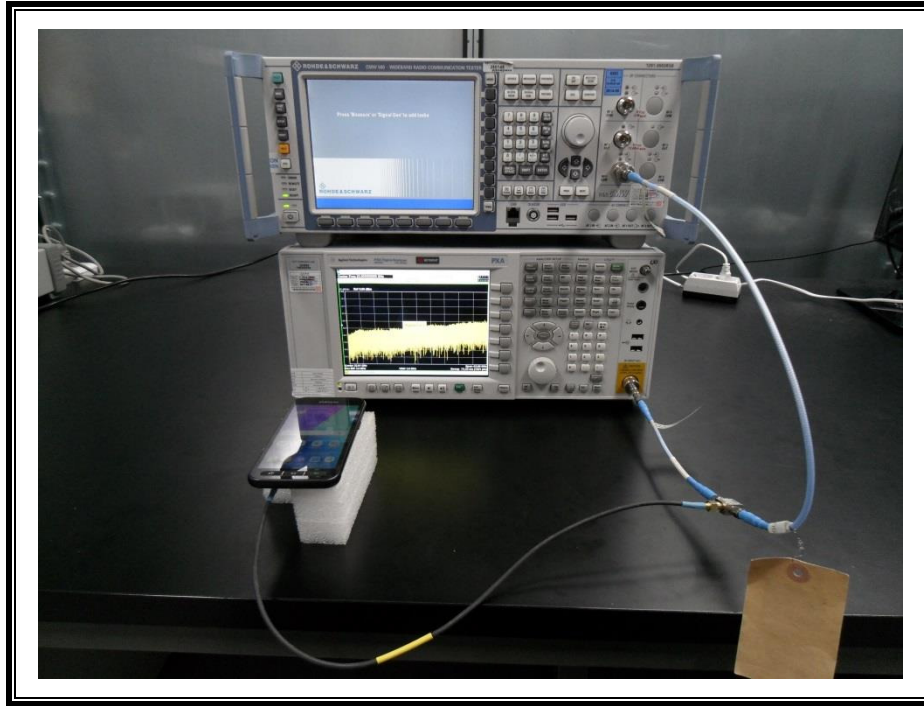

12. SETUP PHOTOS

ANTENNA PORT CONDUCTED RF MEASUREMENT SETUP

RADIATED RF MEASUREMENT SETUP (BELOW 1 GHz)

RADIATED RF MEASUREMENT SETUP (ABOVE 1 GHz)

RADIATED RF MEASUREMENT SETUP FOR PORTABLE CONFIGURATION

ENVIRONMENTAL CHAMBER PHOTO

END OF REPORT