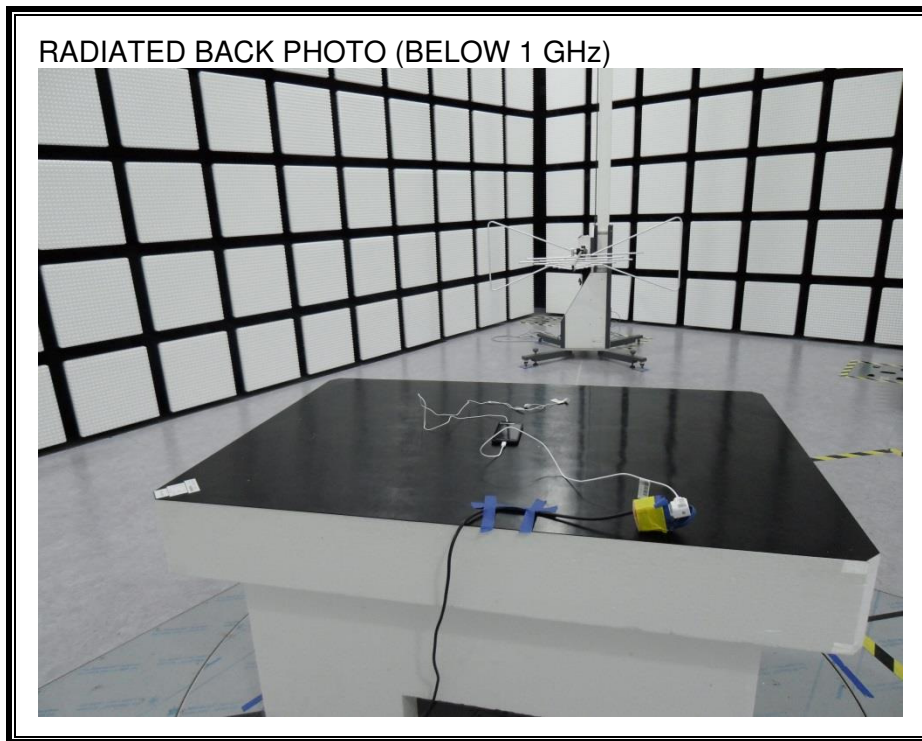

12. SETUP PHOTOS

ANTENNA PORT CONDUCTED RF MEASUREMENT SETUP

RADIATED RF MEASUREMENT SETUP (BELOW 1 GHz)

RADIATED RF MEASUREMENT SETUP (ABOVE 1 GHz)

RADIATED RF MEASUREMENT SETUP FOR PORTABLE CONFIGURATION

POWERLINE CONDUCTED EMISSIONS MEASUREMENT SETUP

END OF REPORT