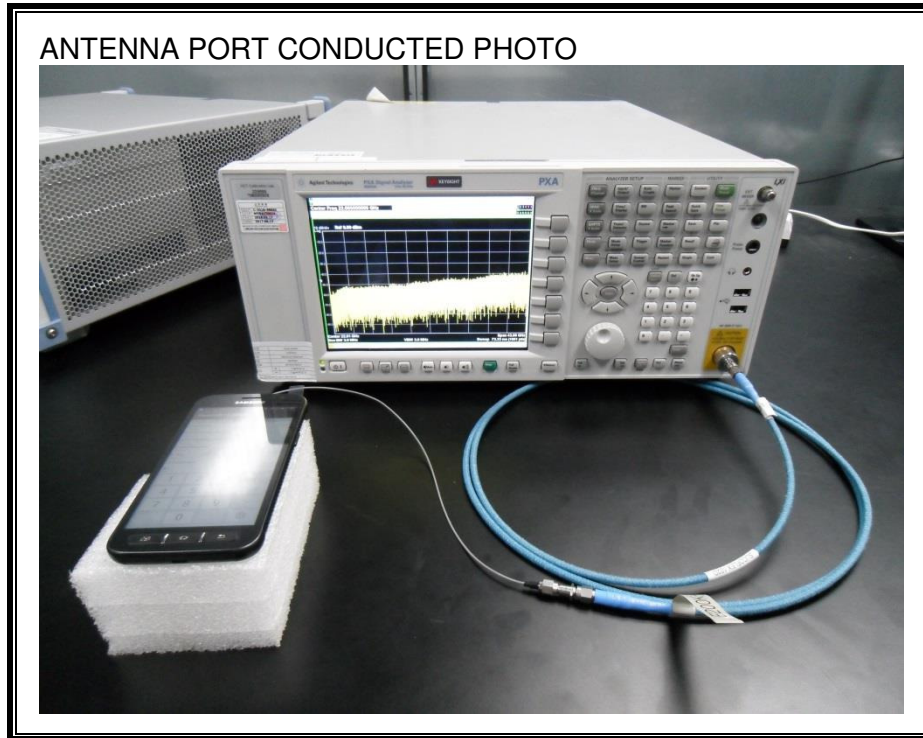

12. SETUP PHOTOS

ANTENNA PORT CONDUCTED RF MEASUREMENT SETUP

RADIATED RF MEASUREMENT SETUP (BELOW 1 GHz)

RADIATED RF MEASUREMENT SETUP (ABOVE 1 GHz)

RADIATED RF MEASUREMENT SETUP FOR PORTABLE CONFIGURATION

POWERLINE CONDUCTED EMISSIONS MEASUREMENT SETUP

END OF REPORT