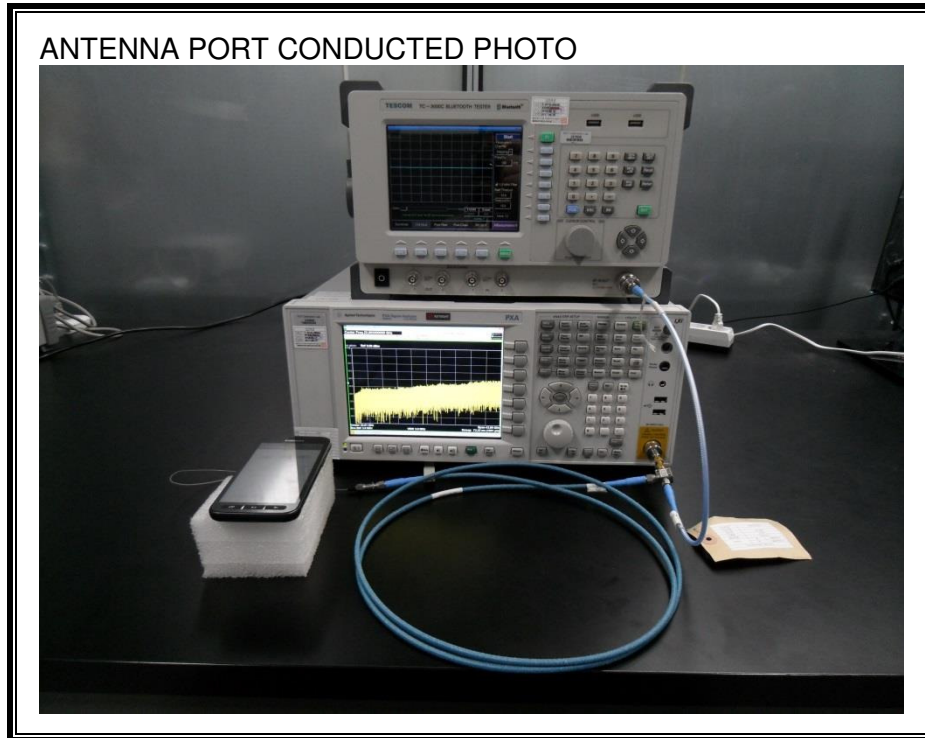

12. SETUP PHOTOS

ANTENNA PORT CONDUCTED RF MEASUREMENT SETUP

RADIATED RF MEASUREMENT SETUP (BELOW 1 GHz)

RADIATED RF MEASUREMENT SETUP (ABOVE 1 GHz)

RADIATED RF MEASUREMENT SETUP FOR PORTABLE CONFIGURATION

POWERLINE CONDUCTED EMISSIONS MEASUREMENT SETUP

END OF REPORT