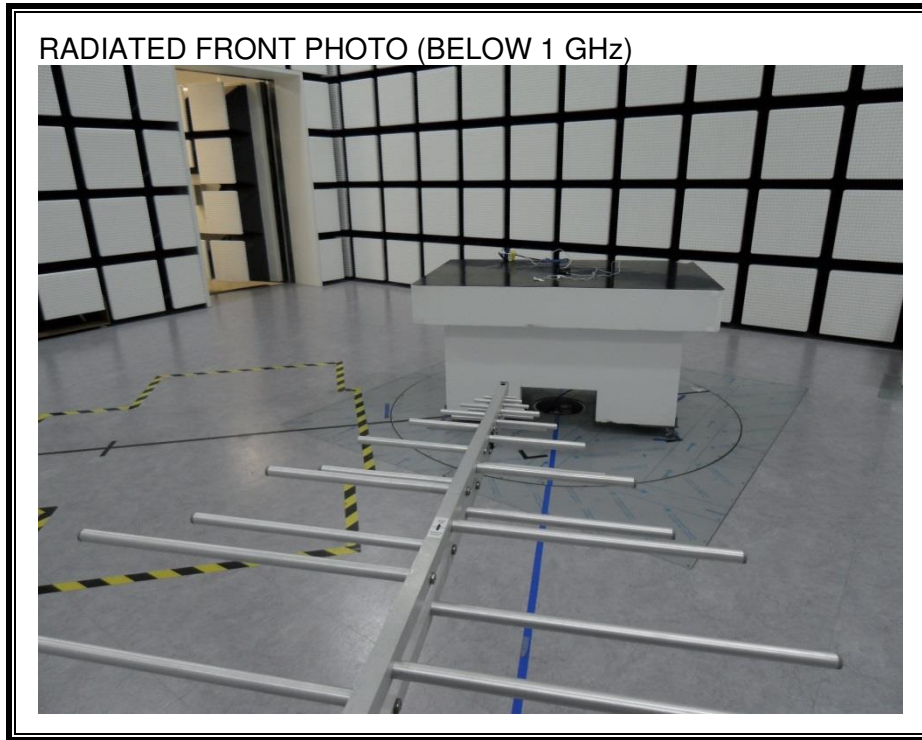

12. SETUP PHOTOS

ANTENNA PORT CONDUCTED RF MEASUREMENT SETUP

RADIATED RF MEASUREMENT SETUP (BELOW 1 GHz)

RADIATED RF MEASUREMENT SETUP (ABOVE 1 GHz)

RADIATED RF MEASUREMENT SETUP FOR PORTABLE CONFIGURATION

POWERLINE CONDUCTED EMISSIONS MEASUREMENT SETUP

END OF REPORT