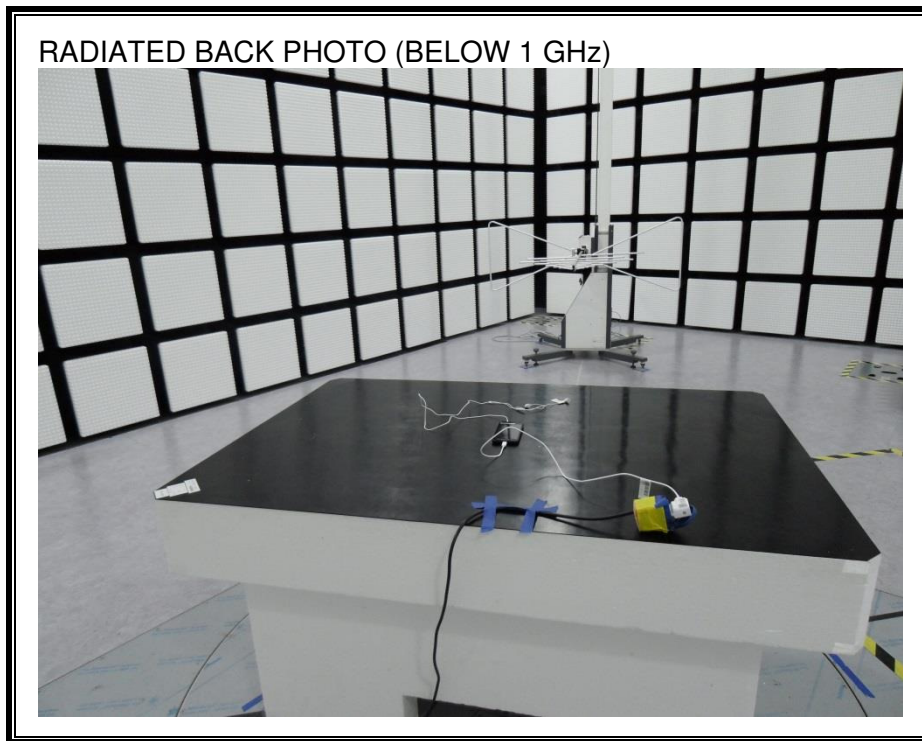

12. SETUP PHOTOS

ANTENNA PORT CONDUCTED RF MEASUREMENT SETUP

RADIATED RF MEASUREMENT SETUP (BELOW 1 GHz)

RADIATED RF MEASUREMENT SETUP (ABOVE 1 GHz)

RADIATED RF MEASUREMENT SETUP FOR PORTABLE CONFIGURATION

POWERLINE CONDUCTED EMISSIONS MEASUREMENT SETUP

END OF REPORT