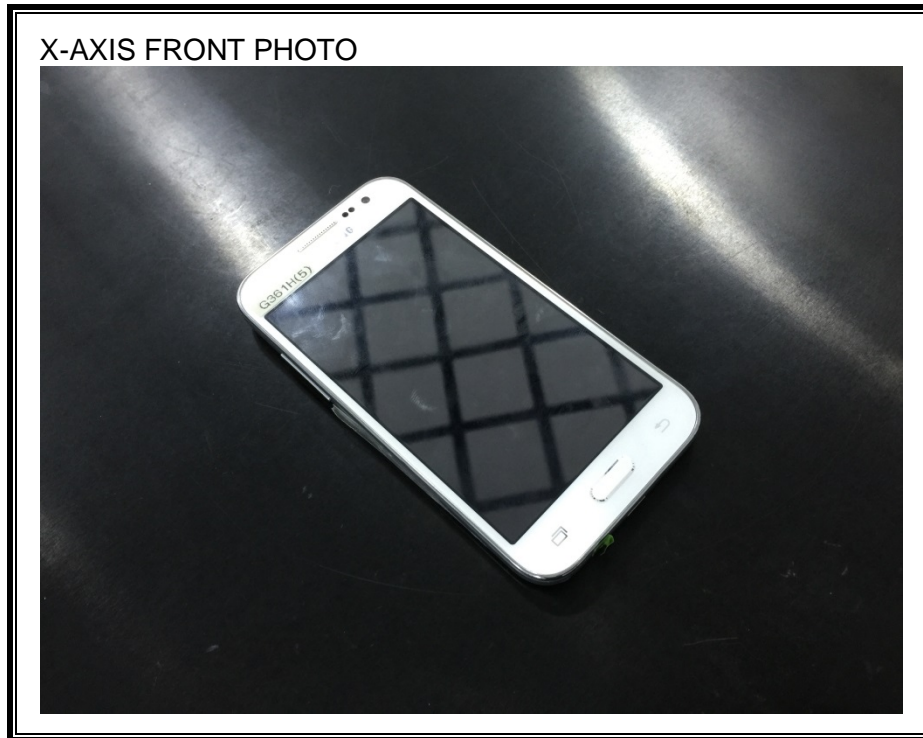

#### ANTENNA PORT CONDUCTED RF MEASUREMENT SETUP

**RADIATED RF MEASUREMENT SETUP (BELOW 1 GHz)**

**RADIATED RF MEASUREMENT SETUP (ABOVE 1 GHz)**

**RADIATED RF MEASUREMENT SETUP FOR PORTABLE CONFIGURATION**