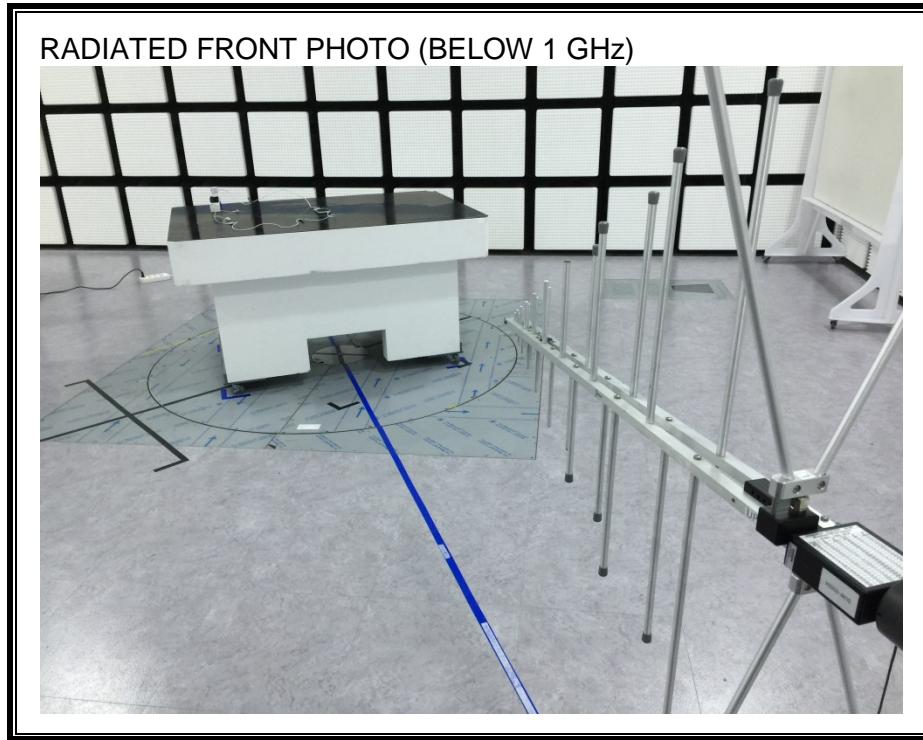

### 13. SETUP PHOTOS

#### ANTENNA PORT CONDUCTED RF MEASUREMENT SETUP

**RADIATED RF MEASUREMENT SETUP (BELOW 1 GHz)**

**RADIATED RF MEASUREMENT SETUP (ABOVE 1 GHz)**

**RADIATED RF MEASUREMENT SETUP FOR PORTABLE CONFIGURATION**

**POWERLINE CONDUCTED EMISSIONS MEASUREMENT SETUP**

**END OF REPORT**