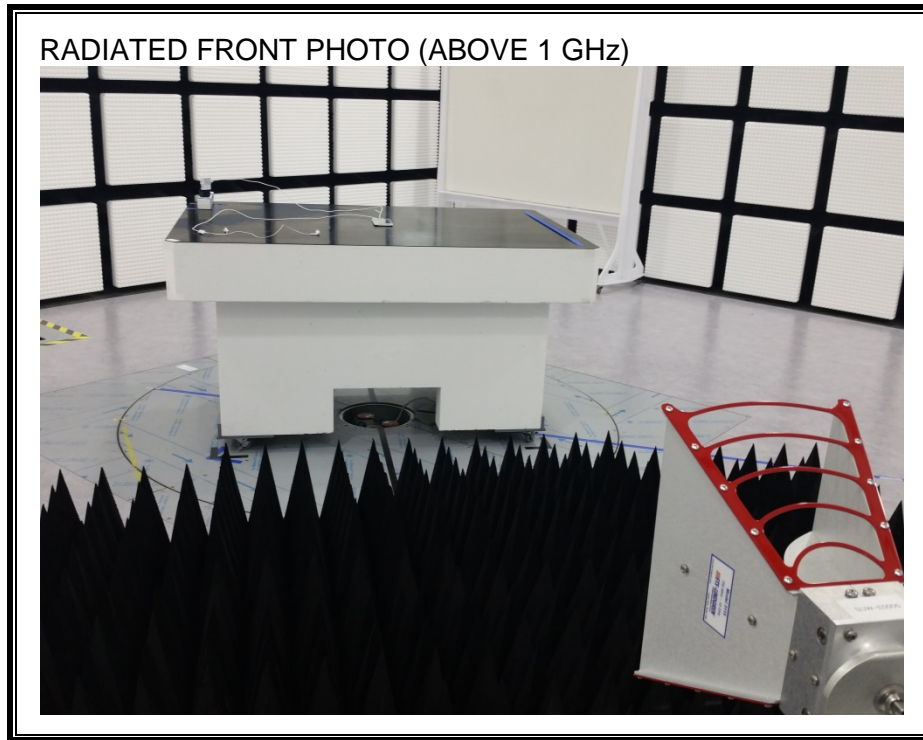

13. SETUP PHOTOS

ANTENNA PORT CONDUCTED RF MEASUREMENT SETUP

RADIATED RF MEASUREMENT SETUP (BELOW 1 GHz)

RADIATED RF MEASUREMENT SETUP (ABOVE 1 GHz)

RADIATED RF MEASUREMENT SETUP FOR PORTABLE CONFIGURATION

POWERLINE CONDUCTED EMISSIONS MEASUREMENT SETUP

END OF REPORT