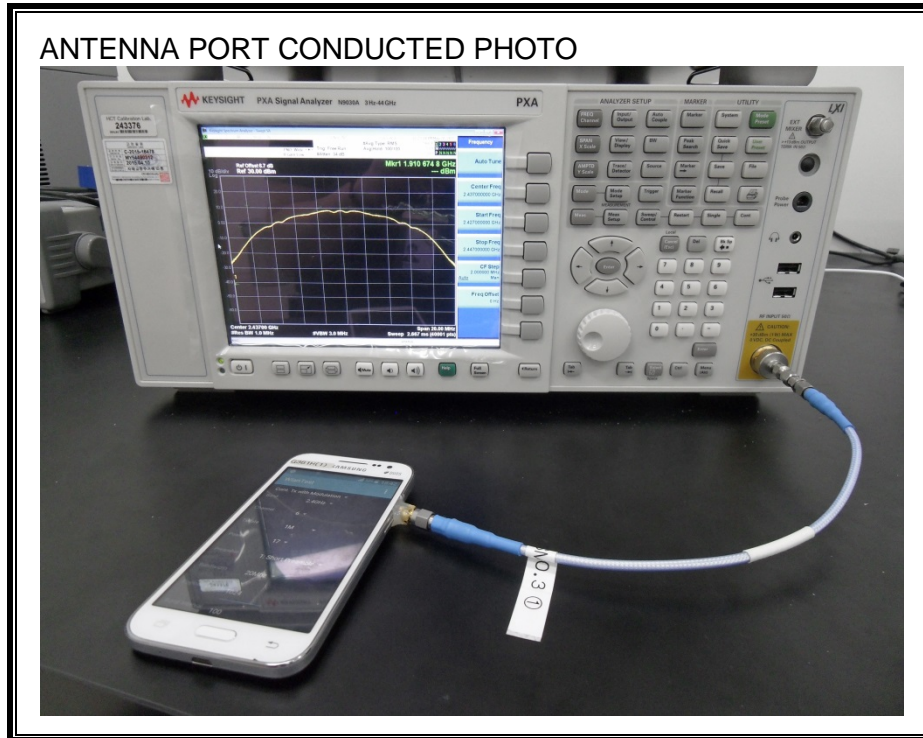

13. SETUP PHOTOS

ANTENNA PORT CONDUCTED RF MEASUREMENT SETUP

RADIATED RF MEASUREMENT SETUP (BELOW 1 GHz)

RADIATED RF MEASUREMENT SETUP (ABOVE 1 GHz)

RADIATED RF MEASUREMENT SETUP FOR PORTABLE CONFIGURATION

POWERLINE CONDUCTED EMISSIONS MEASUREMENT SETUP

END OF REPORT