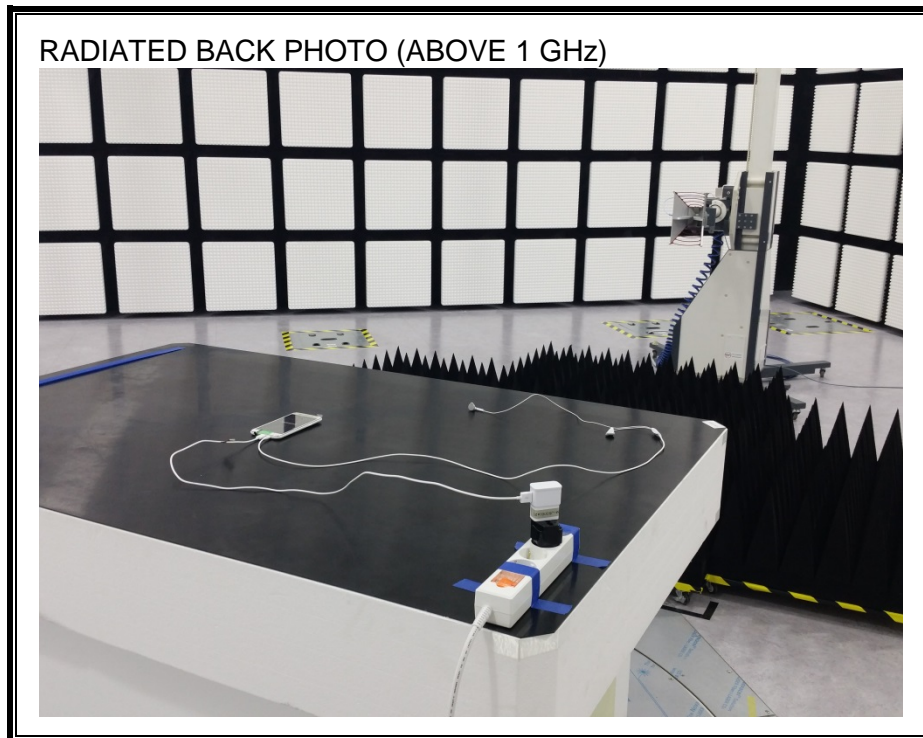

13. SETUP PHOTOS

ANTENNA PORT CONDUCTED RF MEASUREMENT SETUP

RADIATED RF MEASUREMENT SETUP (BELOW 1 GHz)

RADIATED RF MEASUREMENT SETUP (ABOVE 1 GHz)

RADIATED RF MEASUREMENT SETUP FOR PORTABLE CONFIGURATION

POWERLINE CONDUCTED EMISSIONS MEASUREMENT SETUP

END OF REPORT