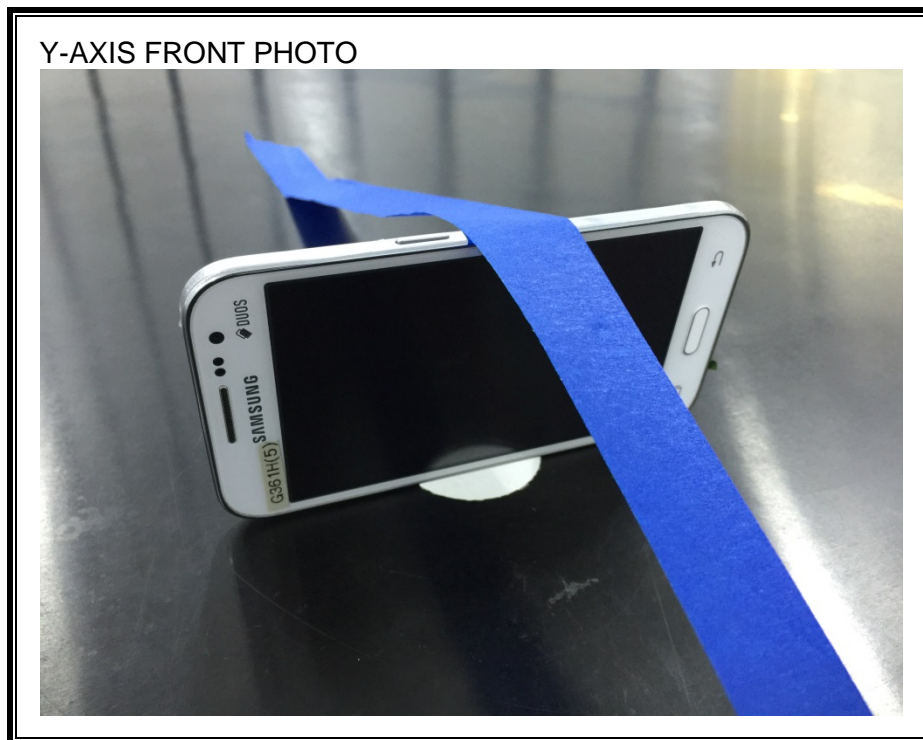

13. SETUP PHOTOS

ANTENNA PORT CONDUCTED RF MEASUREMENT SETUP

RADIATED RF MEASUREMENT SETUP (BELOW 1 GHz)

RADIATED RF MEASUREMENT SETUP (ABOVE 1 GHz)

RADIATED RF MEASUREMENT SETUP FOR PORTABLE CONFIGURATION

POWERLINE CONDUCTED EMISSIONS MEASUREMENT SETUP

END OF REPORT