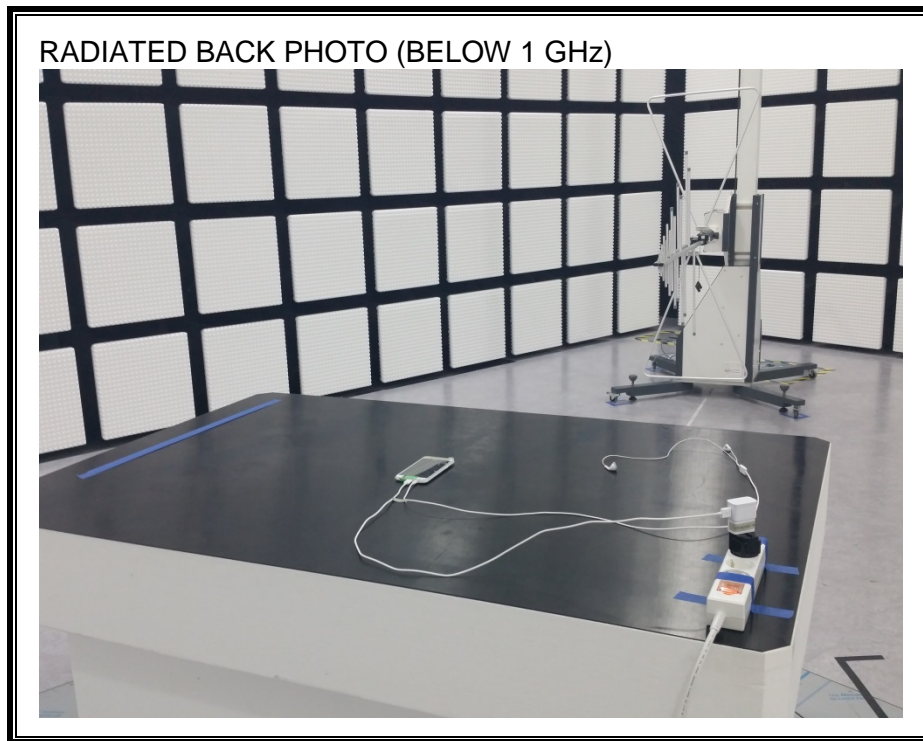

13. SETUP PHOTOS

ANTENNA PORT CONDUCTED RF MEASUREMENT SETUP

RADIATED RF MEASUREMENT SETUP (BELOW 1 GHz)

RADIATED RF MEASUREMENT SETUP (ABOVE 1 GHz)

RADIATED RF MEASUREMENT SETUP FOR PORTABLE CONFIGURATION

POWERLINE CONDUCTED EMISSIONS MEASUREMENT SETUP

END OF REPORT