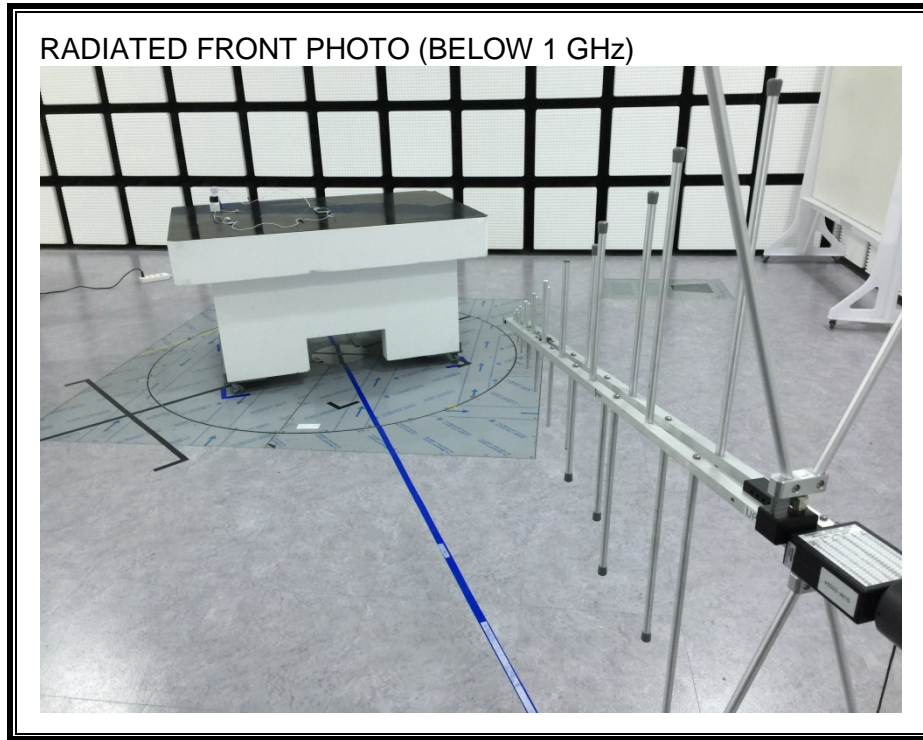

13. SETUP PHOTOS

ANTENNA PORT CONDUCTED RF MEASUREMENT SETUP

RADIATED RF MEASUREMENT SETUP (BELOW 1 GHz)

RADIATED RF MEASUREMENT SETUP (ABOVE 1 GHz)

RADIATED RF MEASUREMENT SETUP FOR PORTABLE CONFIGURATION

POWERLINE CONDUCTED EMISSIONS MEASUREMENT SETUP

END OF REPORT