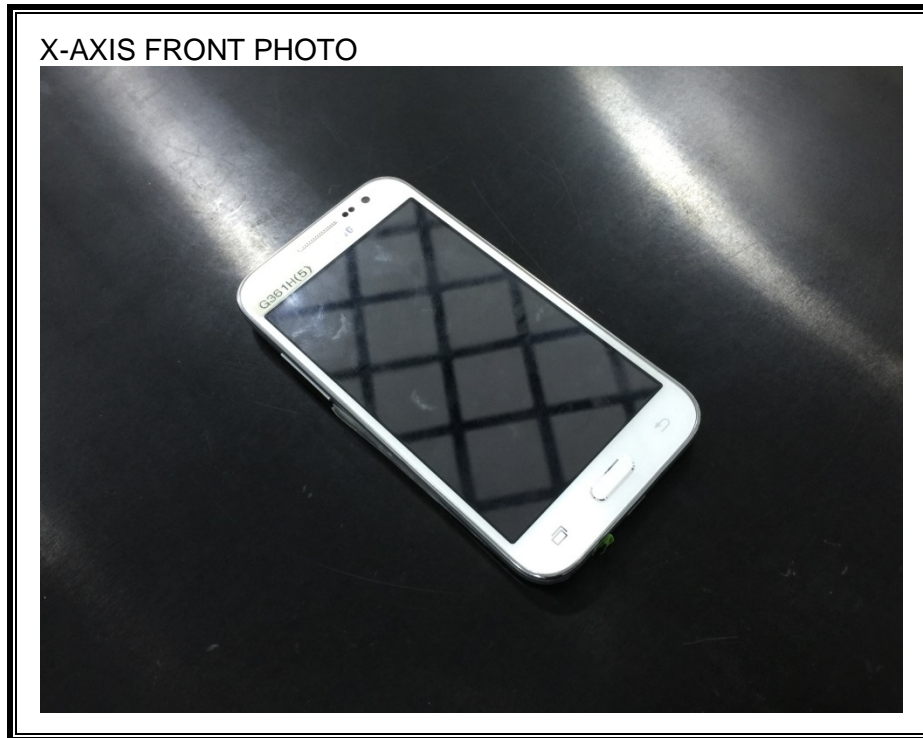

13. SETUP PHOTOS

ANTENNA PORT CONDUCTED RF MEASUREMENT SETUP

RADIATED RF MEASUREMENT SETUP (BELOW 1 GHz)

RADIATED RF MEASUREMENT SETUP (ABOVE 1 GHz)

RADIATED RF MEASUREMENT SETUP FOR PORTABLE CONFIGURATION