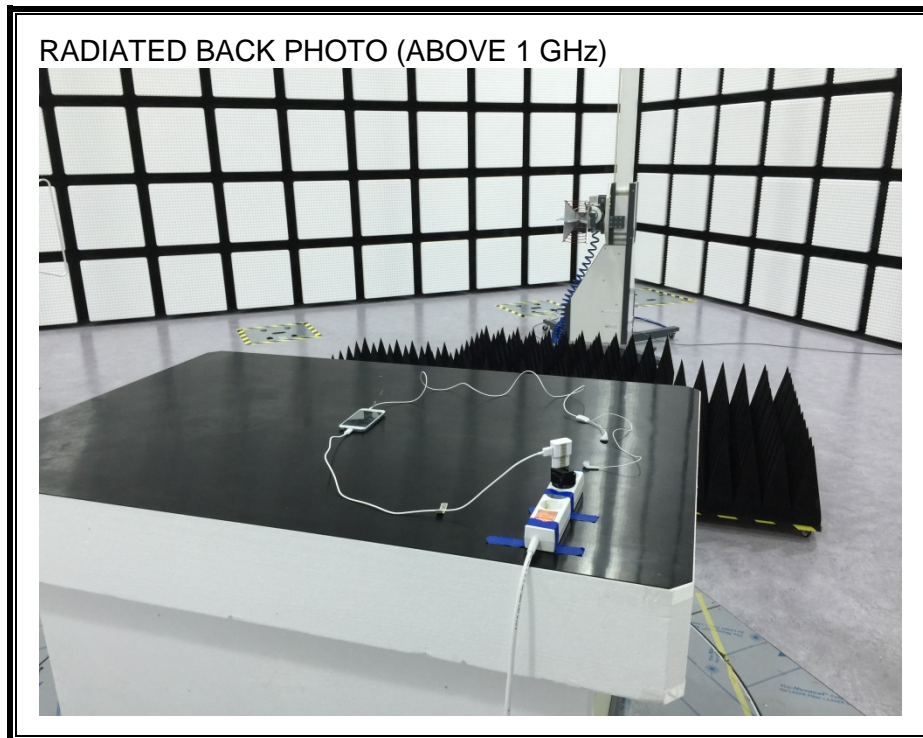

11. SETUP PHOTOS

ANTENNA PORT CONDUCTED RF MEASUREMENT SETUP

RADIATED RF MEASUREMENT SETUP (BELOW 1 GHz)

RADIATED RF MEASUREMENT SETUP (ABOVE 1 GHz)

RADIATED RF MEASUREMENT SETUP FOR PORTABLE CONFIGURATION

POWERLINE CONDUCTED EMISSIONS MEASUREMENT SETUP

END OF REPORT