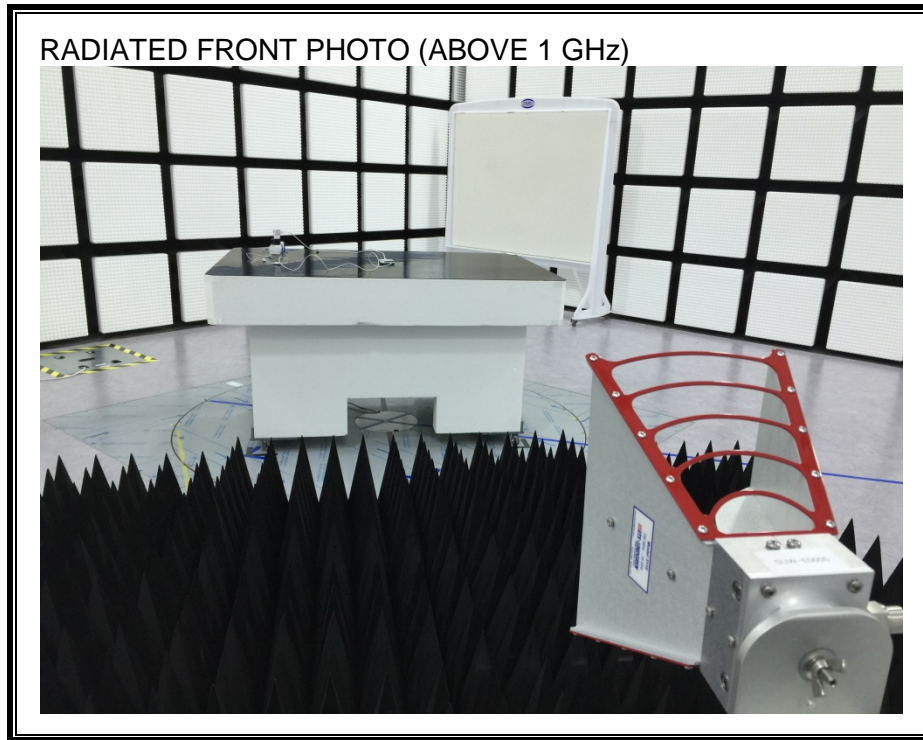

11. SETUP PHOTOS

ANTENNA PORT CONDUCTED RF MEASUREMENT SETUP

RADIATED RF MEASUREMENT SETUP (BELOW 1 GHz)

RADIATED RF MEASUREMENT SETUP (ABOVE 1 GHz)

RADIATED RF MEASUREMENT SETUP FOR PORTABLE CONFIGURATION

POWERLINE CONDUCTED EMISSIONS MEASUREMENT SETUP

END OF REPORT