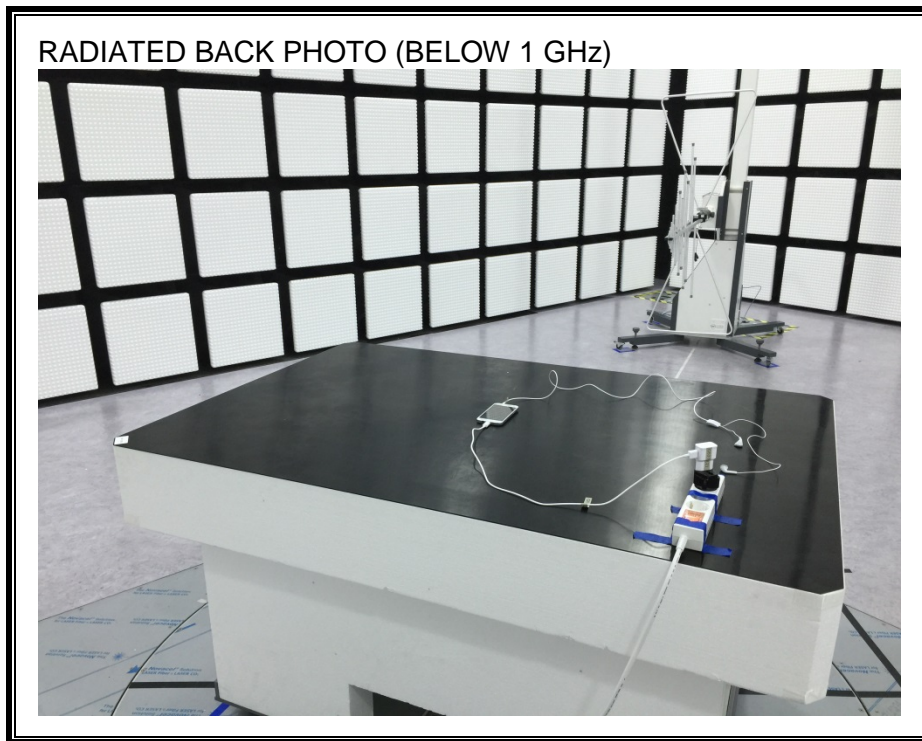

11. SETUP PHOTOS

ANTENNA PORT CONDUCTED RF MEASUREMENT SETUP

RADIATED RF MEASUREMENT SETUP (BELOW 1 GHz)

RADIATED RF MEASUREMENT SETUP (ABOVE 1 GHz)

RADIATED RF MEASUREMENT SETUP FOR PORTABLE CONFIGURATION

POWERLINE CONDUCTED EMISSIONS MEASUREMENT SETUP

END OF REPORT