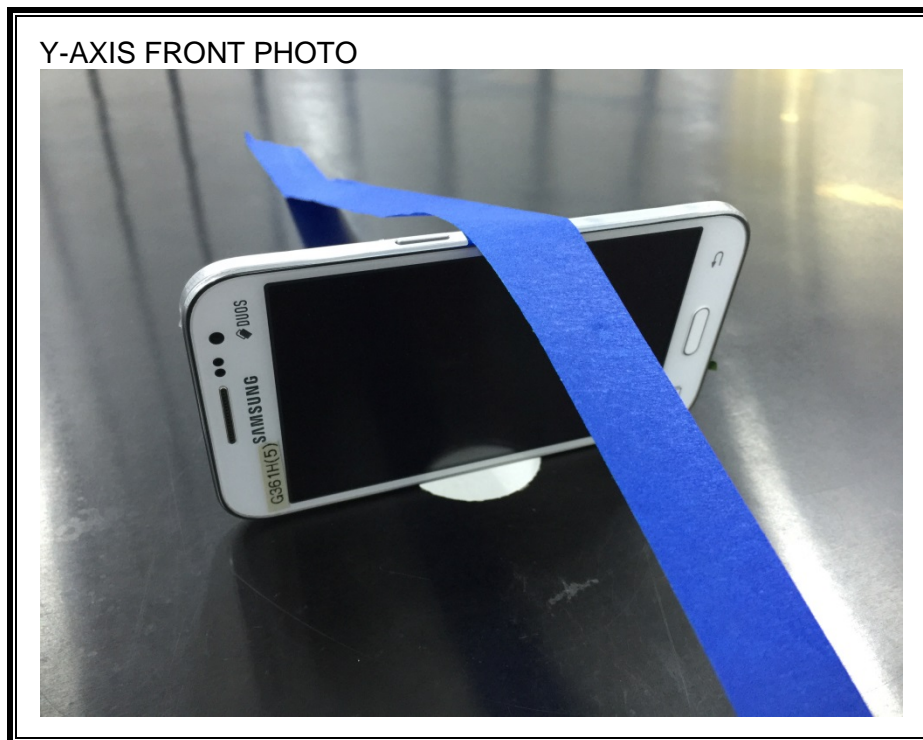

11. SETUP PHOTOS

ANTENNA PORT CONDUCTED RF MEASUREMENT SETUP

RADIATED RF MEASUREMENT SETUP (BELOW 1 GHz)

RADIATED RF MEASUREMENT SETUP (ABOVE 1 GHz)

RADIATED RF MEASUREMENT SETUP FOR PORTABLE CONFIGURATION

POWERLINE CONDUCTED EMISSIONS MEASUREMENT SETUP

END OF REPORT