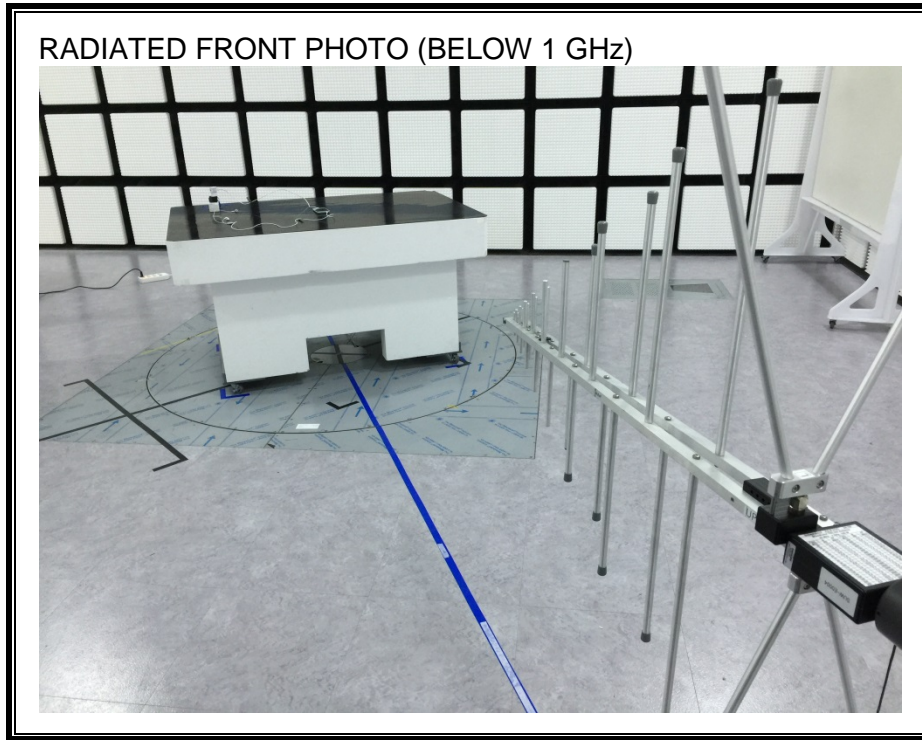

11. SETUP PHOTOS

ANTENNA PORT CONDUCTED RF MEASUREMENT SETUP

RADIATED RF MEASUREMENT SETUP (BELOW 1 GHz)

RADIATED RF MEASUREMENT SETUP (ABOVE 1 GHz)

RADIATED RF MEASUREMENT SETUP FOR PORTABLE CONFIGURATION

POWERLINE CONDUCTED EMISSIONS MEASUREMENT SETUP

END OF REPORT