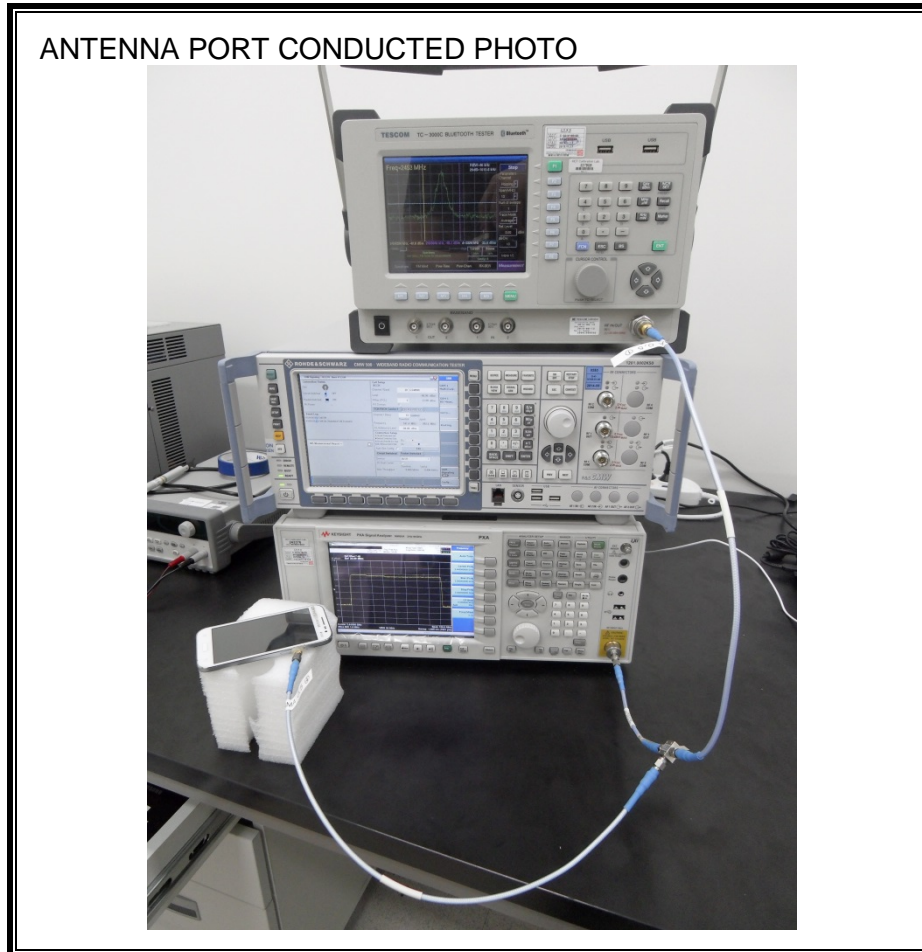

11. SETUP PHOTOS

ANTENNA PORT CONDUCTED RF MEASUREMENT SETUP

RADIATED RF MEASUREMENT SETUP (BELOW 1 GHz)

RADIATED RF MEASUREMENT SETUP (ABOVE 1 GHz)

RADIATED RF MEASUREMENT SETUP FOR PORTABLE CONFIGURATION

POWERLINE CONDUCTED EMISSIONS MEASUREMENT SETUP

END OF REPORT