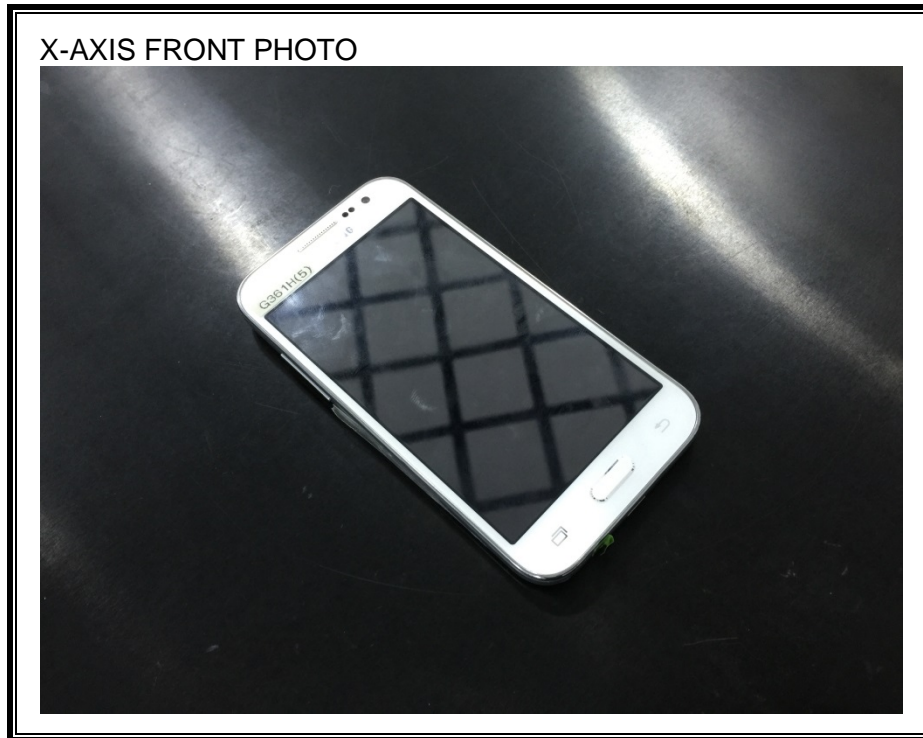

11. SETUP PHOTOS

ANTENNA PORT CONDUCTED RF MEASUREMENT SETUP

RADIATED RF MEASUREMENT SETUP (BELOW 1 GHz)

RADIATED RF MEASUREMENT SETUP (ABOVE 1 GHz)

RADIATED RF MEASUREMENT SETUP FOR PORTABLE CONFIGURATION